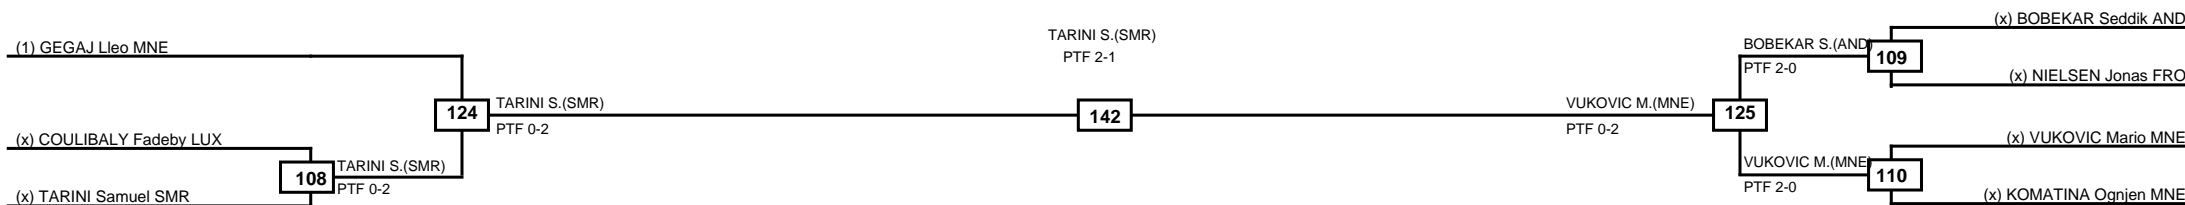

Quarterfinals Semifinals

Final

Semifinals

Quarterfinals

Classification
1 TARINI Samuel SMR
2 VUKOVIC Mario MNE
3 BOBEKAR Seddik AND
3 GEGAJ Lleo MNE

LEGEND RSC: Win by Referee stops contest PTG: Win by Point gap SUP: Win by Superiority DSQ: Win by Disqualification DQB: Win by Disqualification for Unsportsmanlike behavior DWR: Win by double Withdrawal R: Round
(x)Seed PFT: Win by Final score GDP: Win by Golden points WDR: Win by Withdrawal PUN: Win by Punitive declaration DDB: Double disqualification for Unsportsmanlike behavior DDQ: Double Disqualification