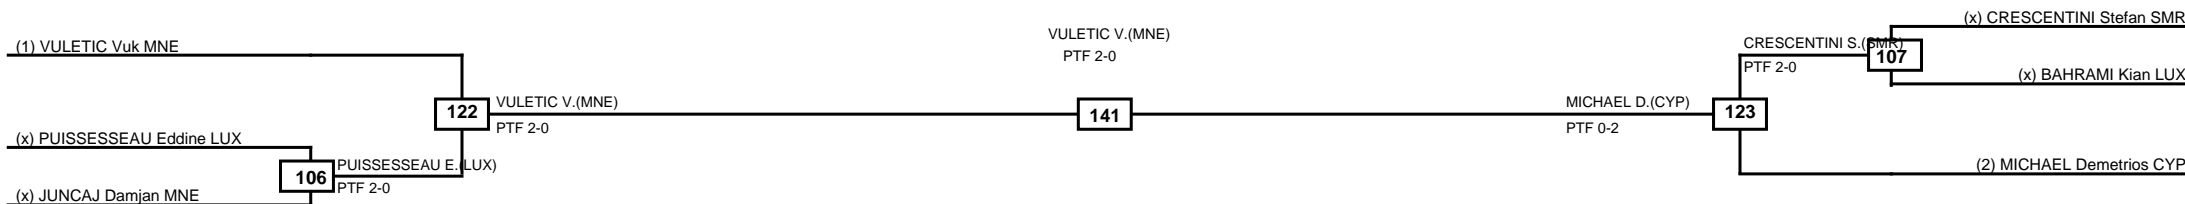

Quarterfinals Semifinals

Final

Semifinals

Quarterfinals

Classification
1 VULETIC Vuk MNE
2 MICHAEL Demetrios CYP
3 CRESCENTINI Stefano SMR
3 PUISSESSEAU Eddine LUX

LEGEND RSC: Win by Referee stops contest PTG: Win by Point gap SUP: Win by Superiority DSQ: Win by Disqualification DQB: Win by Disqualification for Unsportsmanlike behavior DWR: Win by double Withdrawal R: Round
(x)Seed PFT: Win by Final score GDP: Win by Golden points WDR: Win by Withdrawal PUN: Win by Punitive declaration DDB: Double disqualification for Unsportsmanlike behavior DDQ: Double Disqualification