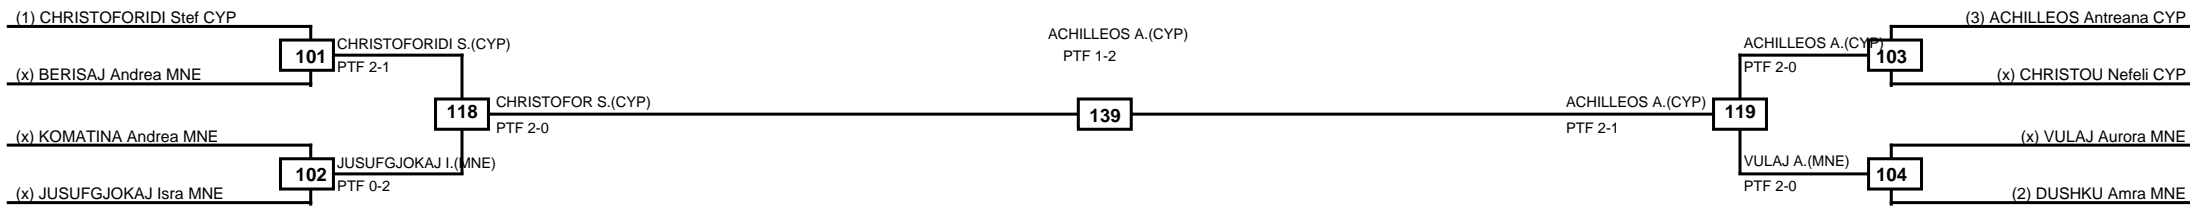

Final

HADJICOSTI P.(CYP)
PTF 0-2

(1) IOANNOU Stelios CYP

136

(x) HADJICOSTI Prodrom CYP

Classification
1 HADJICOSTI Prodromos Angelos CYP
2 IOANNOU Stelios CYP

LEGEND RSC: Win by Referee stops contest PTG: Win by Point gap SUP: Win by Superiority DSQ: Win by Disqualification DQB: Win by Disqualification for Unsportsmanlike behavior DWR: Win by double Withdrawal R: Round
(x)Seed PFT: Win by Final score GDP: Win by Golden points WDR: Win by Withdrawal PUN: Win by Punitive declaration DDB: Double disqualification for Unsportsmanlike behavior DDQ: Double Disqualification

Quarterfinals	Semifinals	Final	Semifinals	Quarterfinals
---------------	------------	-------	------------	---------------

Classification
1 ACHILLEOS Antreana CYP
2 CHRISTOFORIDI Stefani CYP
3 JUSUFGJOKAJ Isra MNE
3 VULAJ Aurora MNE