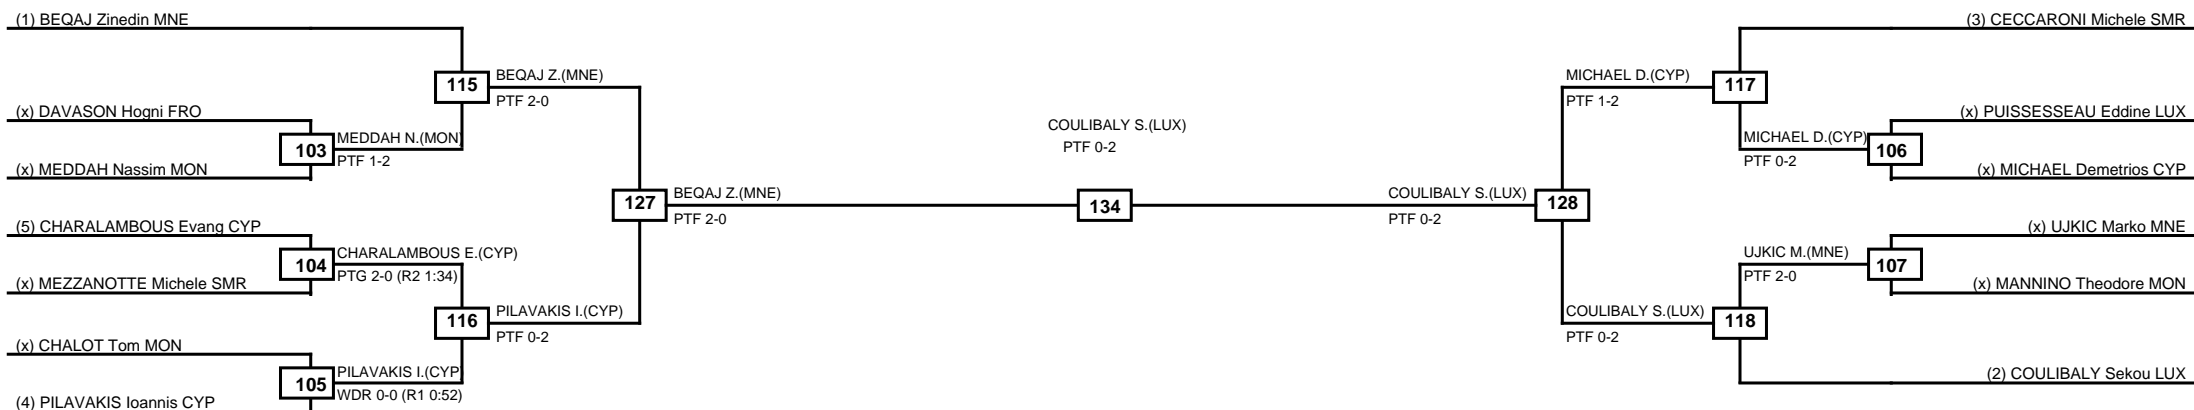

Round of 16 Quarterfinals Semifinals

Final

Semifinals

Quarterfinals

Round of 16

Classification
1 LUNGUNGU Chadrack LUX
2 ACHILLEOS Christos CYP
3 BALDE Mamadou MLT
3 PERUNI?!? Vasilije MNE

LEGEND RSC: Win by Referee stops contest PTF: Win by Point gap SUP: Win by Superiority DSQ: Win by Disqualification DQB: Win by Disqualification for Unsportsmanlike behavior DWR: Win by double Withdrawal R: Round
 (x)Seed PFT: Win by Final score GDP: Win by Golden points WDR: Win by Withdrawal PUN: Win by Punitive declaration DDB: Double disqualification for Unsportsmanlike behavior DDQ: Double Disqualification

Round of 16 Quarterfinals Semifinals Final Semifinals Quarterfinals Round of 16

Classification
1 COULIBALY Sekou LUX
2 BEQAJ Zinedin MNE
3 PILAVAKIS Ioannis CYP
3 MICHAEL Demetrios CYP

LEGEND RSC: Win by Referee stops contest PTF: Win by Final score PTG: Win by Point gap GDP: Win by Golden points SUP: Win by Superiority WDR: Win by Withdrawal DSQ: Win by Disqualification PUN: Win by Punitive declaration DQB: Win by Disqualification for Unsportsmanlike behavior DDB: Double disqualification for Unsportsmanlike behavior DWR: Win by double Withdrawal DDQ: Double Disqualification R: Round

Final

LEARDINI D.(SMR)
PTF 0-2

(x) TIMOTEO Daniel LUX

132

(x) LEARDINI Daniele SMR

Classification
1 LEARDINI Daniele SMR
2 TIMOTEO Daniel LUX

LEGEND	RSC: Win by Referee stops contest	PTG: Win by Point gap	SUP: Win by Superiority	DSQ: Win by Disqualification	DQB: Win by Disqualification for Unsportsmanlike behavior	DWR: Win by double Withdrawal	R: Round
(x)Seed	PFT: Win by Final score	GDP: Win by Golden points	WDR: Win by Withdrawal	PUN: Win by Punitive declaration	DDB: Double disqualification for Unsportsmanlike behavior	DDQ: Double Disqualification	