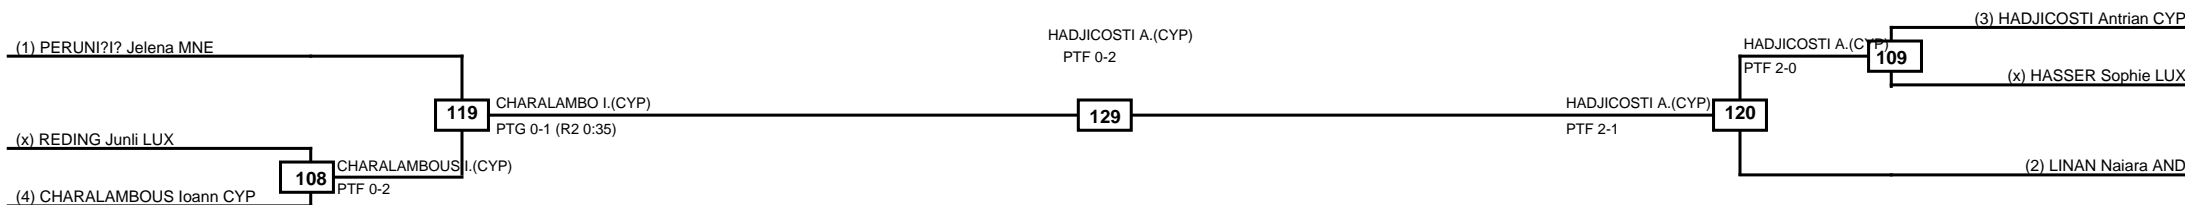

Semifinals

Final

Semifinals

Classification
1 EVANGELOU Athina CYP
2 SCHWITZ Jenna LUX
3 DEVILERS Tiffany LUX
3 BELLIDO Maria AND

LEGEND RSC: Win by Referee stops contest PTG: Win by Point gap SUP: Win by Superiority DSQ: Win by Disqualification DQB: Win by Disqualification for Unsportsmanlike behavior DWR: Win by double Withdrawal R: Round
 (x)Seed PFT: Win by Final score GDP: Win by Golden points WDR: Win by Withdrawal PUN: Win by Punitive declaration DDB: Double disqualification for Unsportsmanlike behavior DDQ: Double Disqualification

Quarterfinals Semifinals

Final

Semifinals

Quarterfinals

Classification
1 HADJICOSTI Antriana CYP
2 CHARALAMBOUS Ioanna CYP
3 LINAN Naiara AND
3 PERUNIĆ Jelena MNE

LEGEND RSC: Win by Referee stops contest PTG: Win by Point gap SUP: Win by Superiority DSQ: Win by Disqualification DQB: Win by Disqualification for Unsportsmanlike behavior DWR: Win by double Withdrawal R: Round
 (x)Seed PFT: Win by Final score GDP: Win by Golden points WDR: Win by Withdrawal PUN: Win by Punitive declaration DDB: Double disqualification for Unsportsmanlike behavior DDQ: Double Disqualification