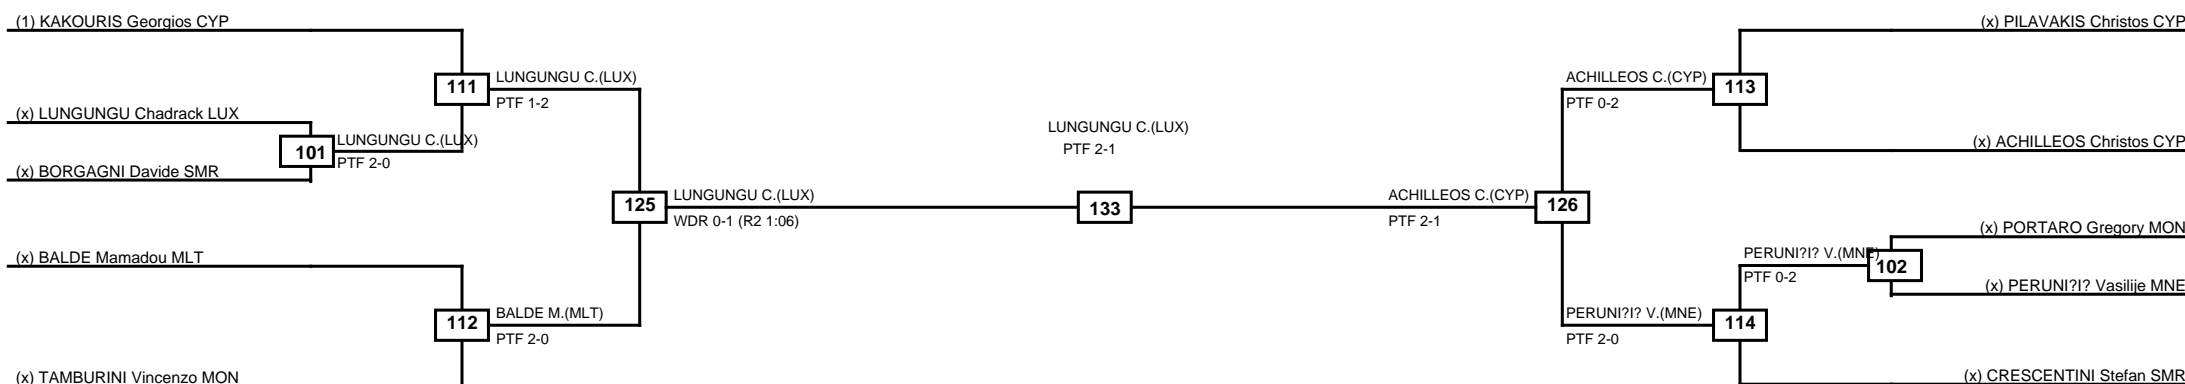

Round of 16 Quarterfinals Semifinals

Final

Semifinals

Quarterfinals

Round of 16

Classification
1 LUNGUNGU Chadrack LUX
2 ACHILLEOS Christos CYP
3 BALDE Mamadou MLT
3 PERUNI?!? Vasilije MNE

LEGEND RSC: Win by Referee stops contest PTF: Win by Point gap SUP: Win by Superiority DSQ: Win by Disqualification DQB: Win by Disqualification for Unsportsmanlike behavior DWR: Win by double Withdrawal R: Round
 (x)Seed PFT: Win by Final score GDP: Win by Golden points WDR: Win by Withdrawal PUN: Win by Punitive declaration DDB: Double disqualification for Unsportsmanlike behavior DDQ: Double Disqualification

Round of 16 Quarterfinals Semifinals Final Semifinals Quarterfinals Round of 16

Classification
1 COULIBALY Sekou LUX
2 BEQAJ Zinedin MNE
3 PILAVAKIS Ioannis CYP
3 MICHAEL Demetrios CYP

LEGEND RSC: Win by Referee stops contest PTF: Win by Final score PTG: Win by Point gap GDP: Win by Golden points SUP: Win by Superiority WDR: Win by Withdrawal DSQ: Win by Disqualification PUN: Win by Punitive declaration DQB: Win by Disqualification for Unsportsmanlike behavior DDB: Double disqualification for Unsportsmanlike behavior DWR: Win by double Withdrawal DDQ: Double Disqualification R: Round

Final

LEARDINI D.(SMR)
PTF 0-2

(x) TIMOTEO Daniel LUX

132

(x) LEARDINI Daniele SMR

Classification
1 LEARDINI Daniele SMR
2 TIMOTEO Daniel LUX

LEGEND	RSC: Win by Referee stops contest	PTG: Win by Point gap	SUP: Win by Superiority	DSQ: Win by Disqualification	DQB: Win by Disqualification for Unsportsmanlike behavior	DWR: Win by double Withdrawal	R: Round
(x)Seed	PFT: Win by Final score	GDP: Win by Golden points	WDR: Win by Withdrawal	PUN: Win by Punitive declaration	DDB: Double disqualification for Unsportsmanlike behavior	DDQ: Double Disqualification	