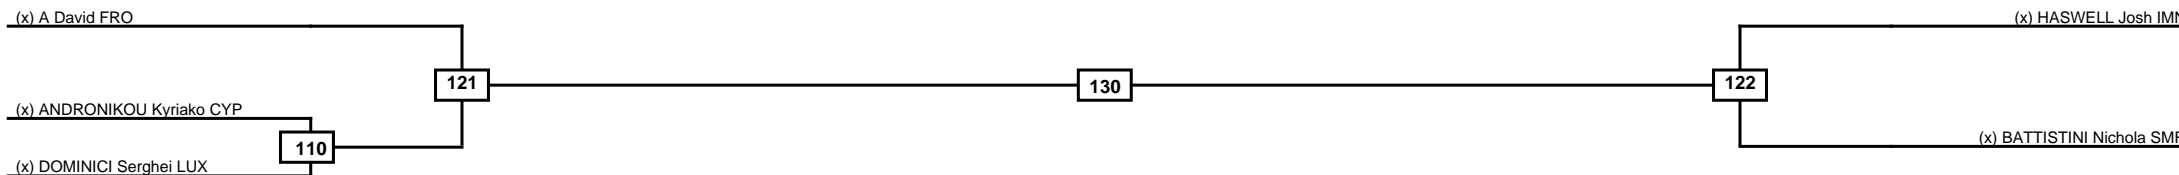

Round of 16 Quarterfinals Semifinals

Final

Semifinals

Quarterfinals

Round of 16

Classification
1
2
3
3

LEGEND RSC: Win by Referee stops contest PTG: Win by Point gap SUP: Win by Superiority DSQ: Win by Disqualification DQB: Win by Disqualification for Unsportsmanlike behavior DWR: Win by double Withdrawal R: Round
 (x)Seed PFT: Win by Final score GDP: Win by Golden points WDR: Win by Withdrawal PUN: Win by Punitive declaration DDB: Double disqualification for Unsportsmanlike behavior DDQ: Double Disqualification

Quarterfinals Semifinals

Final

Semifinals

Quarterfinals

Classification
1
2
3
3

LEGEND RSC: Win by Referee stops contest PTG: Win by Point gap SUP: Win by Superiority DSQ: Win by Disqualification DQB: Win by Disqualification for Unsportsmanlike behavior DWR: Win by double Withdrawal R: Round
 (x)Seed PFT: Win by Final score GDP: Win by Golden points WDR: Win by Withdrawal PUN: Win by Punitive declaration DDB: Double disqualification for Unsportsmanlike behavior DDQ: Double Disqualification