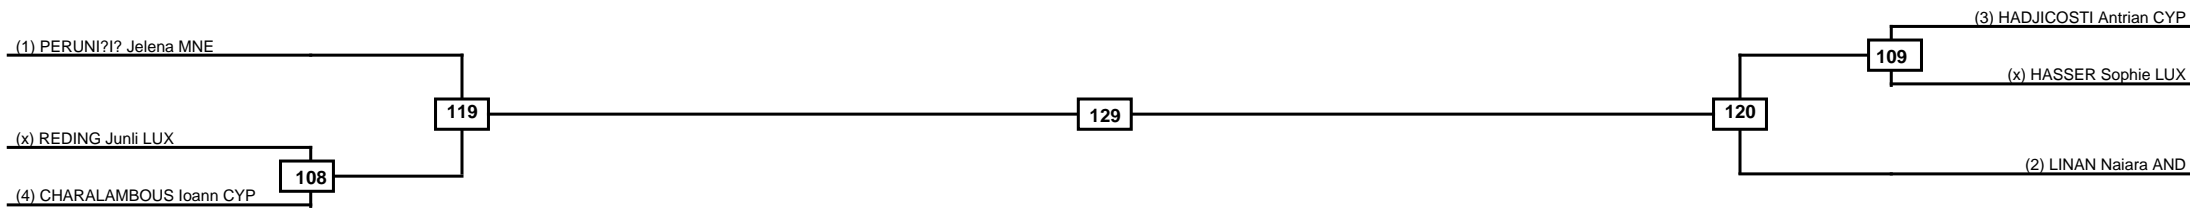

124

(x) SCHWITZ Jenna LUX

Classification

1

2

3

3

LEGEND RSC: Win by Referee stops contest PTG: Win by Point gap SUP: Win by Superiority DSQ: Win by Disqualification DQB: Win by Disqualification for Unsportsmanlike behavior DWR: Win by double Withdrawal R: Round
 (x)Seed PFT: Win by Final score GDP: Win by Golden points WDR: Win by Withdrawal PUN: Win by Punitive declaration DDB: Double disqualification for Unsportsmanlike behavior DDQ: Double Disqualification

Quarterfinals	Semifinals	Final	Semifinals	Quarterfinals
---------------	------------	-------	------------	---------------

Classification
1
2
3
3

LEGEND	RSC: Win by Referee stops contest	PTG: Win by Point gap	SUP: Win by Superiority	DSQ: Win by Disqualification	DQB: Win by Disqualification for Unsportsmanlike behavior	DWR: Win by double Withdrawal	R: Round
(x)Seed	PFT: Win by Final score	GDP: Win by Golden points	WDR: Win by Withdrawal	PUN: Win by Punitive declaration	DDB: Double disqualification for Unsportsmanlike behavior	DDQ: Double Disqualification	