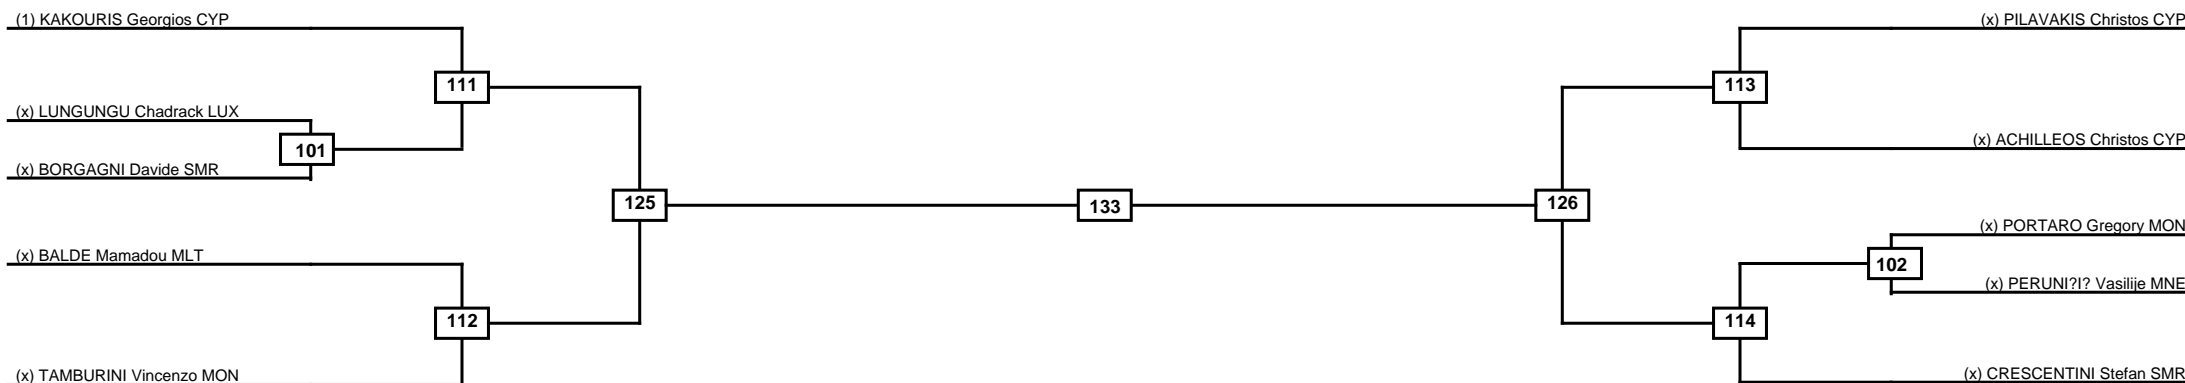

Round of 16 Quarterfinals Semifinals

Final

Semifinals

Quarterfinals

Round of 16

Classification
1
2
3
3

LEGEND RSC: Win by Referee stops contest PTG: Win by Point gap SUP: Win by Superiority DSQ: Win by Disqualification DQB: Win by Disqualification for Unsportsmanlike behavior DWR: Win by double Withdrawal R: Round
 (x)Seed PFT: Win by Final score GDP: Win by Golden points WDR: Win by Withdrawal PUN: Win by Punitive declaration DDB: Double disqualification for Unsportsmanlike behavior DDQ: Double Disqualification

Quarterfinals Semifinals

Final

Semifinals

Quarterfinals

Classification
1
2
3
3

LEGEND RSC: Win by Referee stops contest PTG: Win by Point gap SUP: Win by Superiority DSQ: Win by Disqualification DQB: Win by Disqualification for Unsportsmanlike behavior DWR: Win by double Withdrawal R: Round
 (x)Seed PFT: Win by Final score GDP: Win by Golden points WDR: Win by Withdrawal PUN: Win by Punitive declaration DDB: Double disqualification for Unsportsmanlike behavior DDQ: Double Disqualification

Final

(x) TIMOTEO Daniel LUX

132

(x) LEARDINI Daniele SMR

Classification

1
2
3
3

LEGEND RSC: Win by Referee stops contest PTG: Win by Point gap SUP: Win by Superiority DSQ: Win by Disqualification DQB: Win by Disqualification for Unsportsmanlike behavior DWR: Win by double Withdrawal R: Round
(x)Seed PFT: Win by Final score GDP: Win by Golden points WDR: Win by Withdrawal PUN: Win by Punitive declaration DDB: Double disqualification for Unsportsmanlike behavior DDQ: Double Disqualification