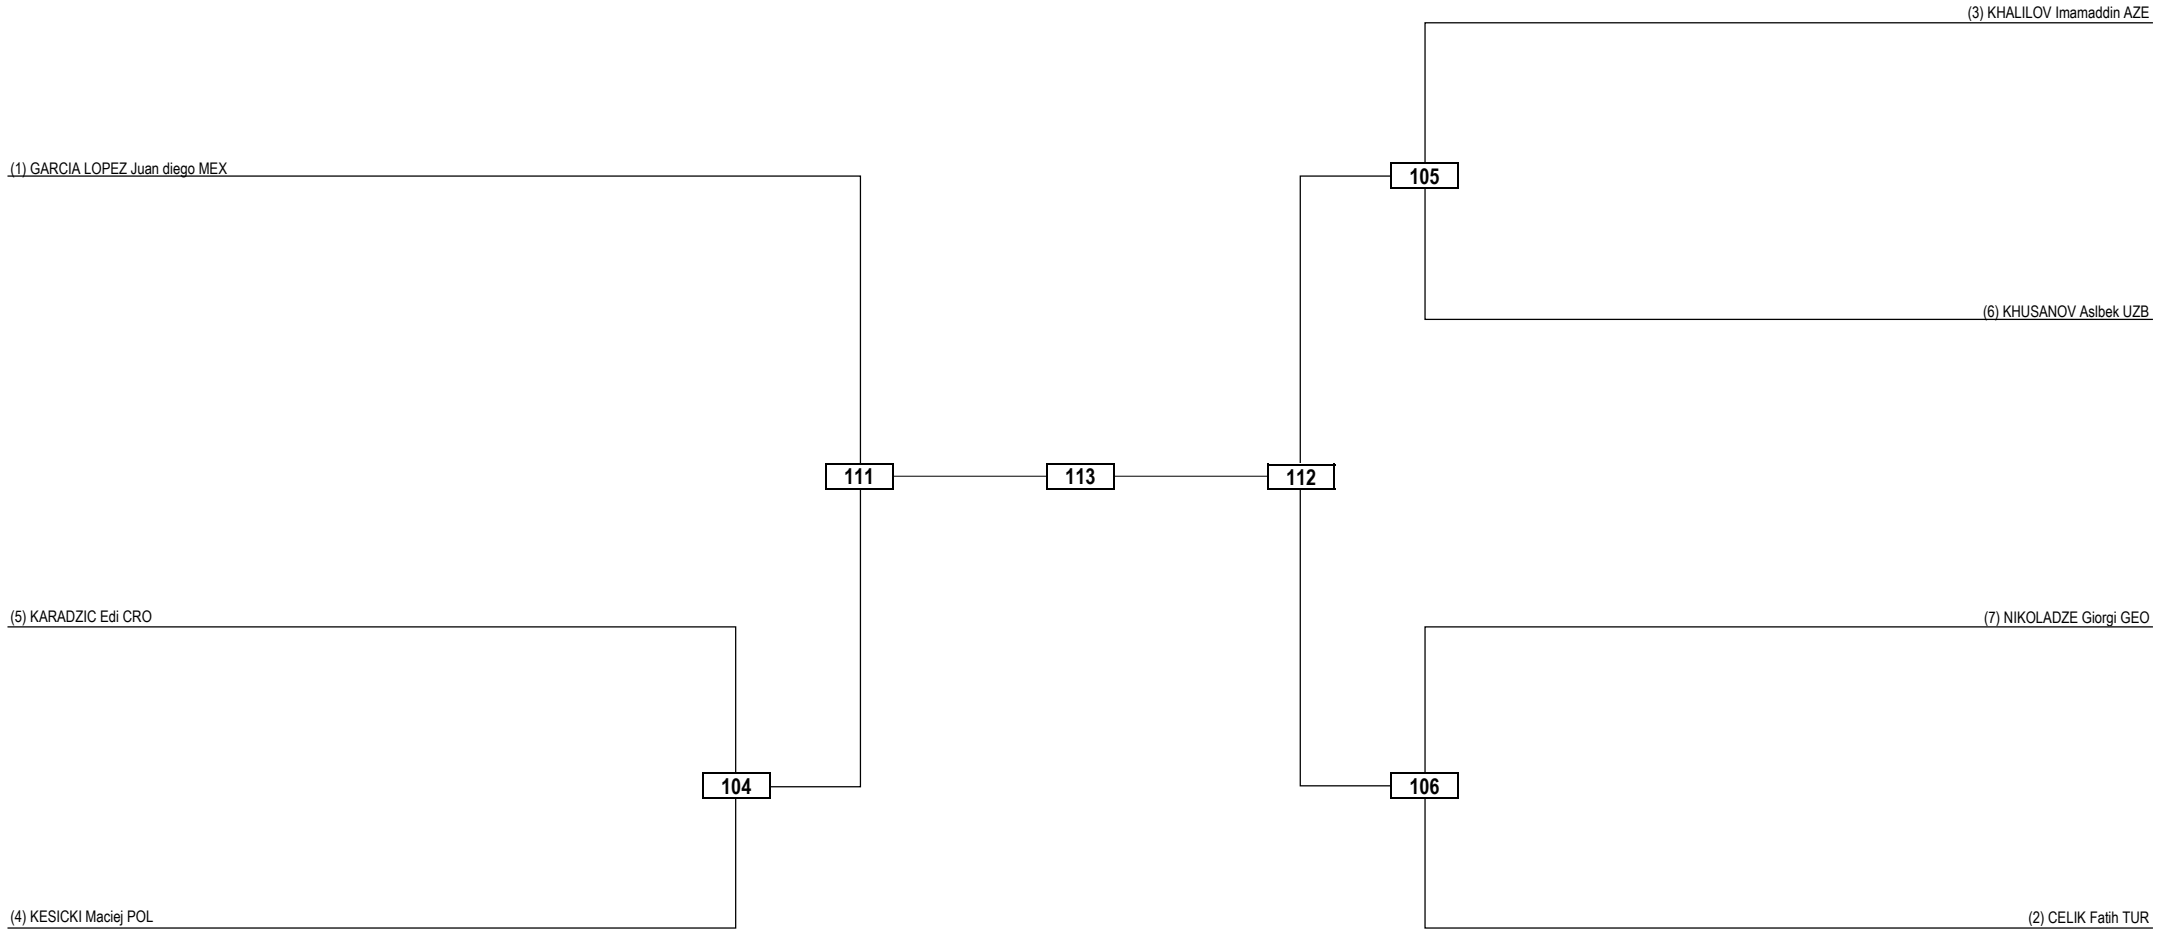

Quarterfinals Semifinals Final Semifinals Quarterfinals

LEGEND	RSC: Win by Referee Stop Contest	PTG: Win by Point Gap	SUP: Win by Superiority	DSQ: Win by Disqualification	DQB: Win by Disqualification for unsportsmanlike behavior	DWR: Double Withdrawal	R: Round
(x) Seed	PTF: Win by Final Score	GDP: Win by Golden Points	WDR: Win by Withdrawal	PUN: Win by Punitive Declaration	DDB: Double Disqualification for unsportsmanlike behavior	DDQ: Double Disqualification	

Quarterfinals Semifinals Final Semifinals Quarterfinals