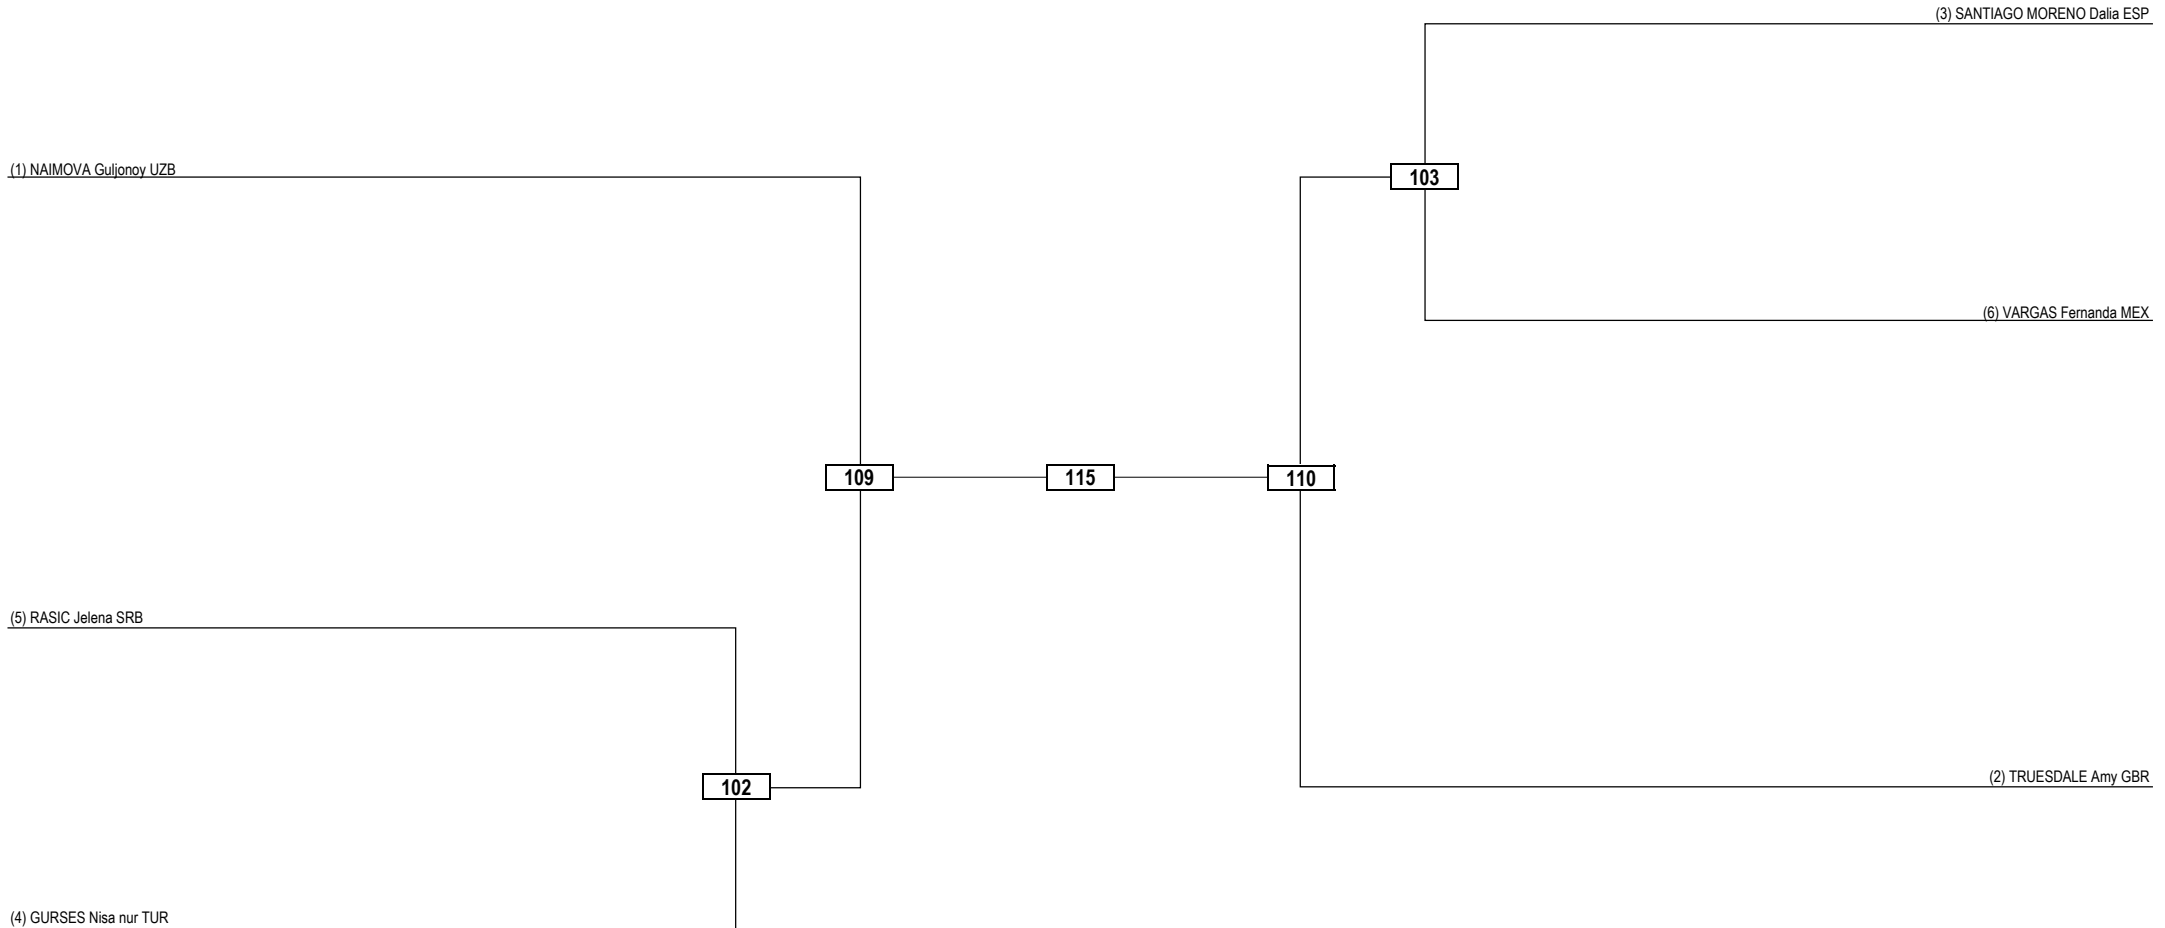

Quarterfinals Semifinals Final Semifinals Quarterfinals

LEGEND	RSC: Win by Referee Stop Contest	PTG: Win by Point Gap	SUP: Win by Superiority	DSQ: Win by Disqualification	DQB: Win by Disqualification for unsportsmanlike behavior	DWR: Double Withdrawal	R: Round
(x) Seed	PTF: Win by Final Score	GDP: Win by Golden Points	WDR: Win by Withdrawal	PUN: Win by Punitive Declaration	DDB: Double Disqualification for unsportsmanlike behavior	DDQ: Double Disqualification	

Quarterfinals Semifinals Final Semifinals Quarterfinals