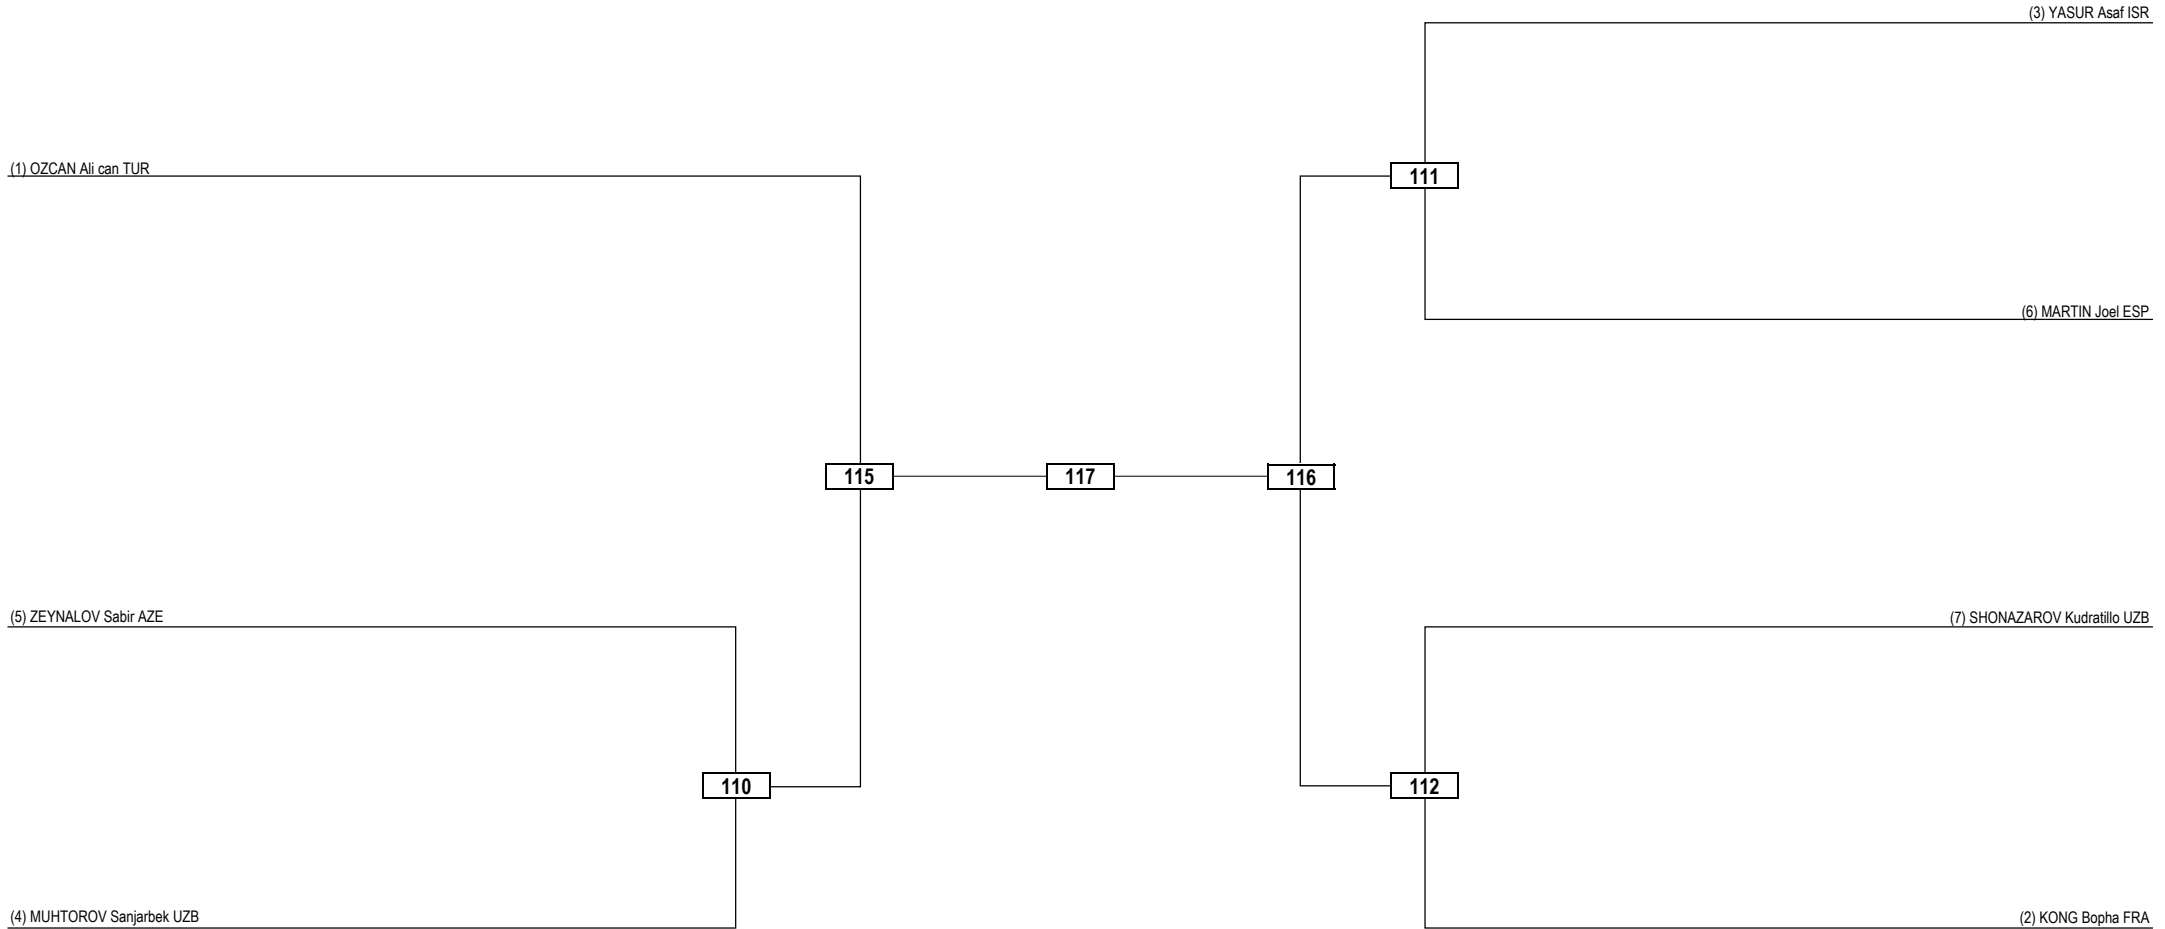

Quarterfinals Semifinals Final Semifinals Quarterfinals

Quarterfinals Semifinals Final Semifinals Quarterfinals

LEGEND	RSC: Win by Referee Stop Contest	PTG: Win by Point Gap	SUP: Win by Superiority	DSQ: Win by Disqualification	DQB: Win by Disqualification for unsportsmanlike behavior	DWR: Double Withdrawal	R: Round
(x) Seed	PTF: Win by Final Score	GDP: Win by Golden Points	WDR: Win by Withdrawal	PUN: Win by Punitive Declaration	DDB: Double Disqualification for unsportsmanlike behavior	DDQ: Double Disqualification	