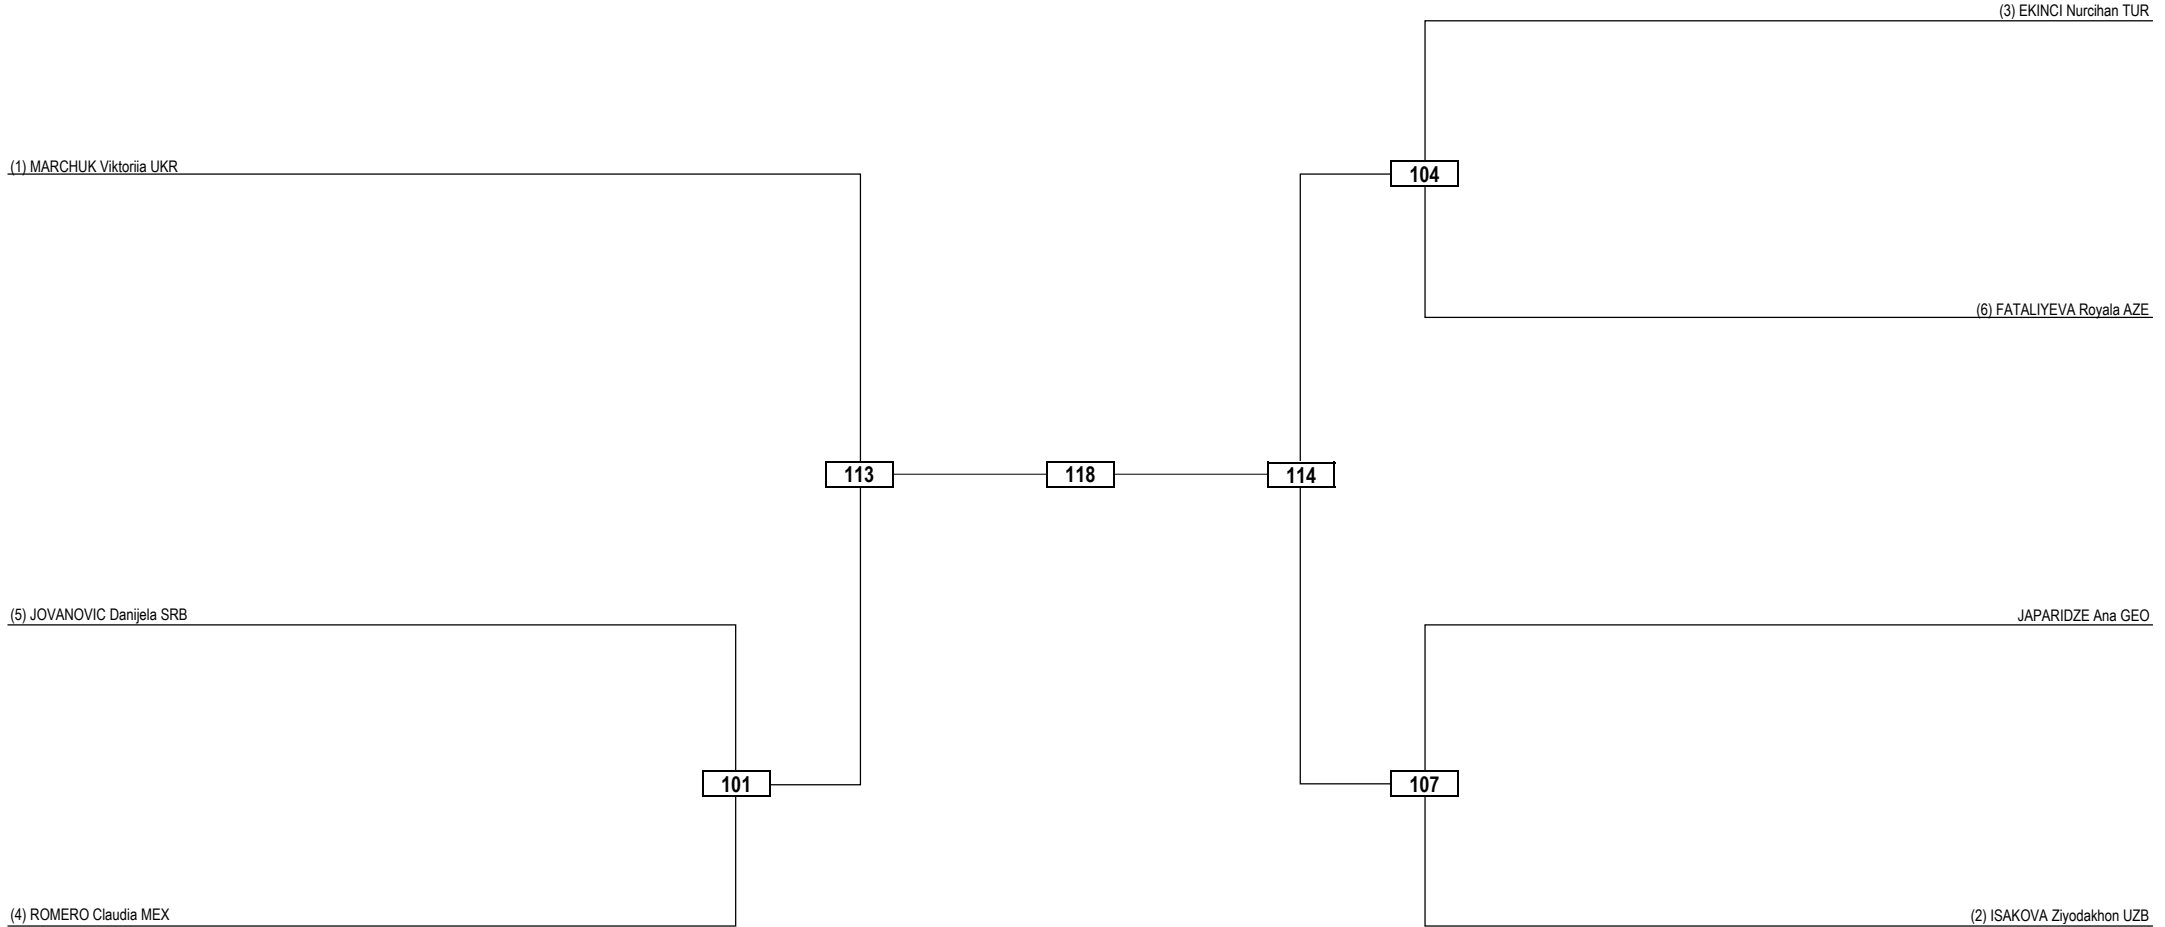

Quarterfinals Semifinals Final Semifinals Quarterfinals

Quarterfinals Semifinals Final Semifinals Quarterfinals

LEGEND	RSC: Win by Referee Stop Contest	PTG: Win by Point Gap	SUP: Win by Superiority	DSQ: Win by Disqualification	DQB: Win by Disqualification for unsportsmanlike behavior	DWR: Double Withdrawal	R: Round
(x) Seed	PTF: Win by Final Score	GDP: Win by Golden Points	WDR: Win by Withdrawal	PUN: Win by Punitive Declaration	DDB: Double Disqualification for unsportsmanlike behavior	DDQ: Double Disqualification	