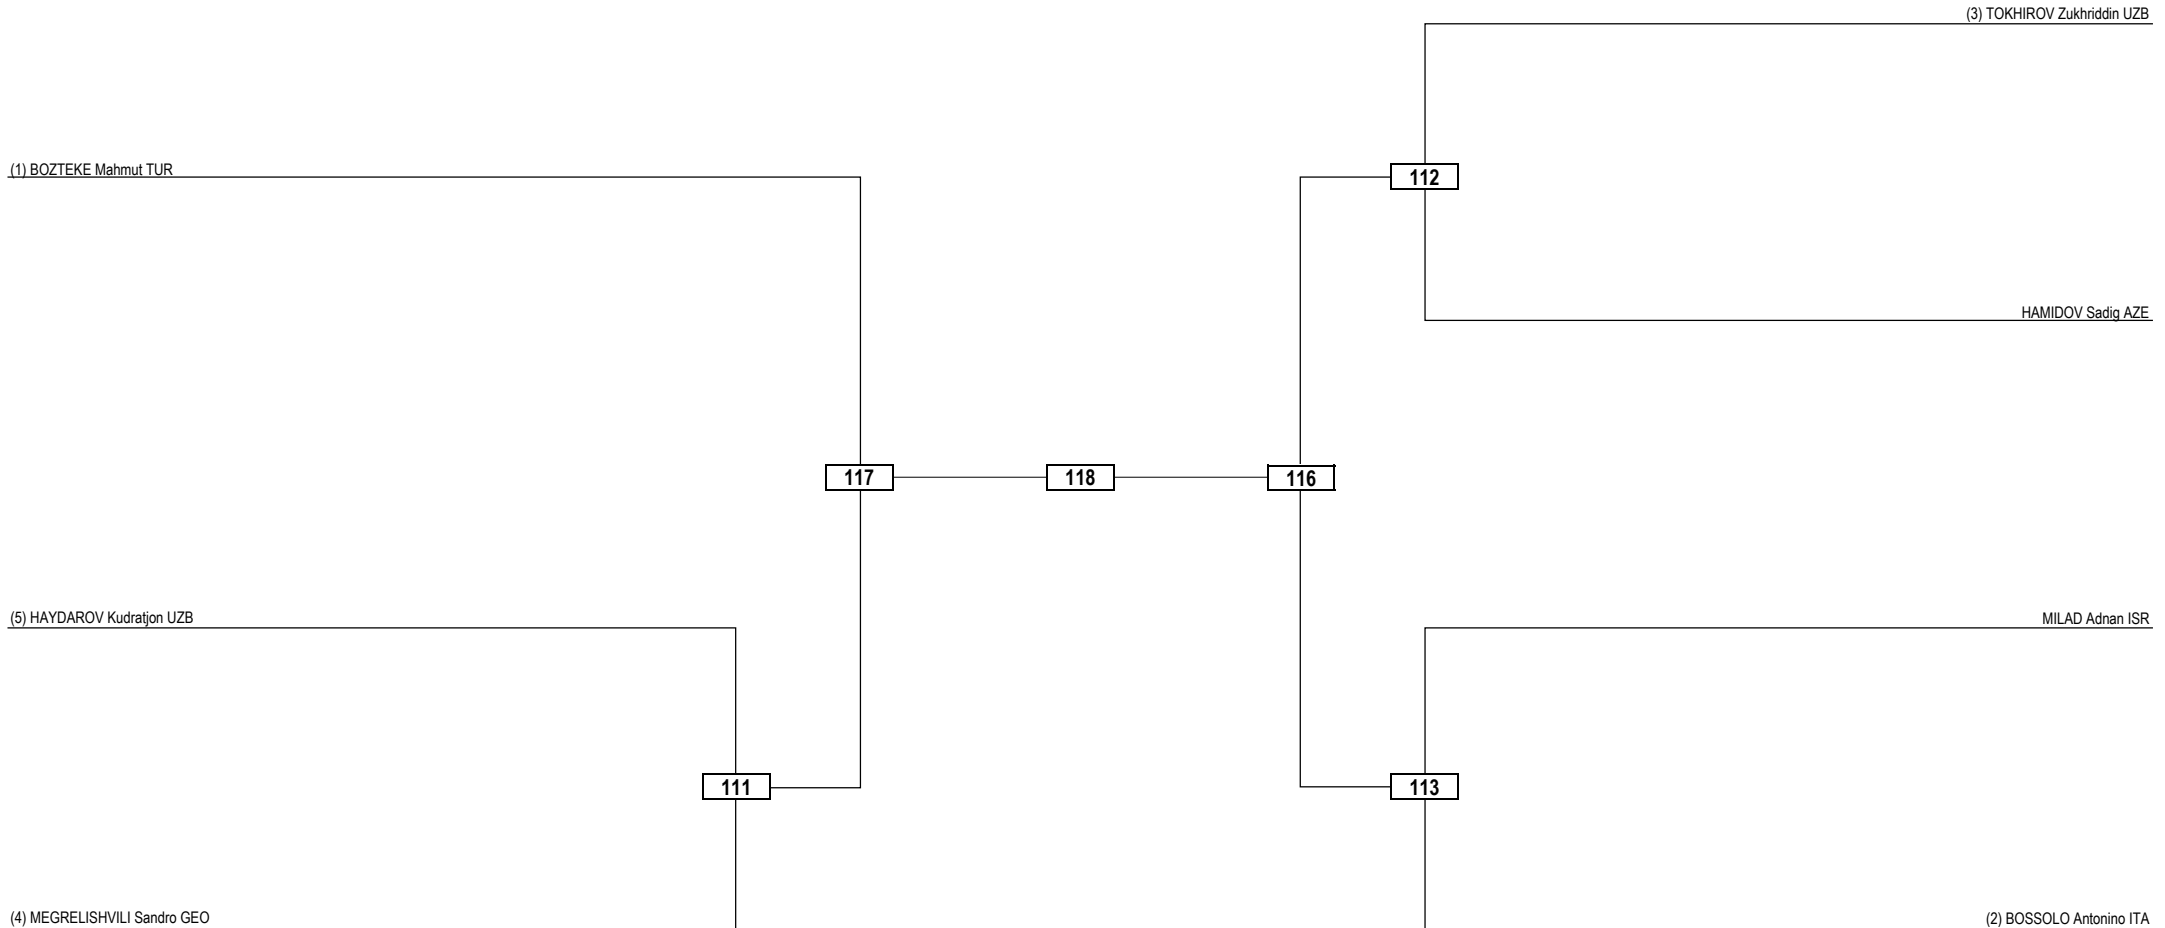

Quarterfinals Semifinals Final Semifinals Quarterfinals

LEGEND	RSC: Win by Referee Stop Contest	PTG: Win by Point Gap	SUP: Win by Superiority	DSQ: Win by Disqualification	DQB: Win by Disqualification for unsportsmanlike behavior	DWR: Double Withdrawal	R: Round
(x) Seed	PTF: Win by Final Score	GDP: Win by Golden Points	WDR: Win by Withdrawal	PUN: Win by Punitive Declaration	DDB: Double Disqualification for unsportsmanlike behavior	DDQ: Double Disqualification	

Semifinals

Final

Semifinals

(1) CAVDAR Meryem betul TUR

CHACHIBAIA Lia GEO

114

119

115