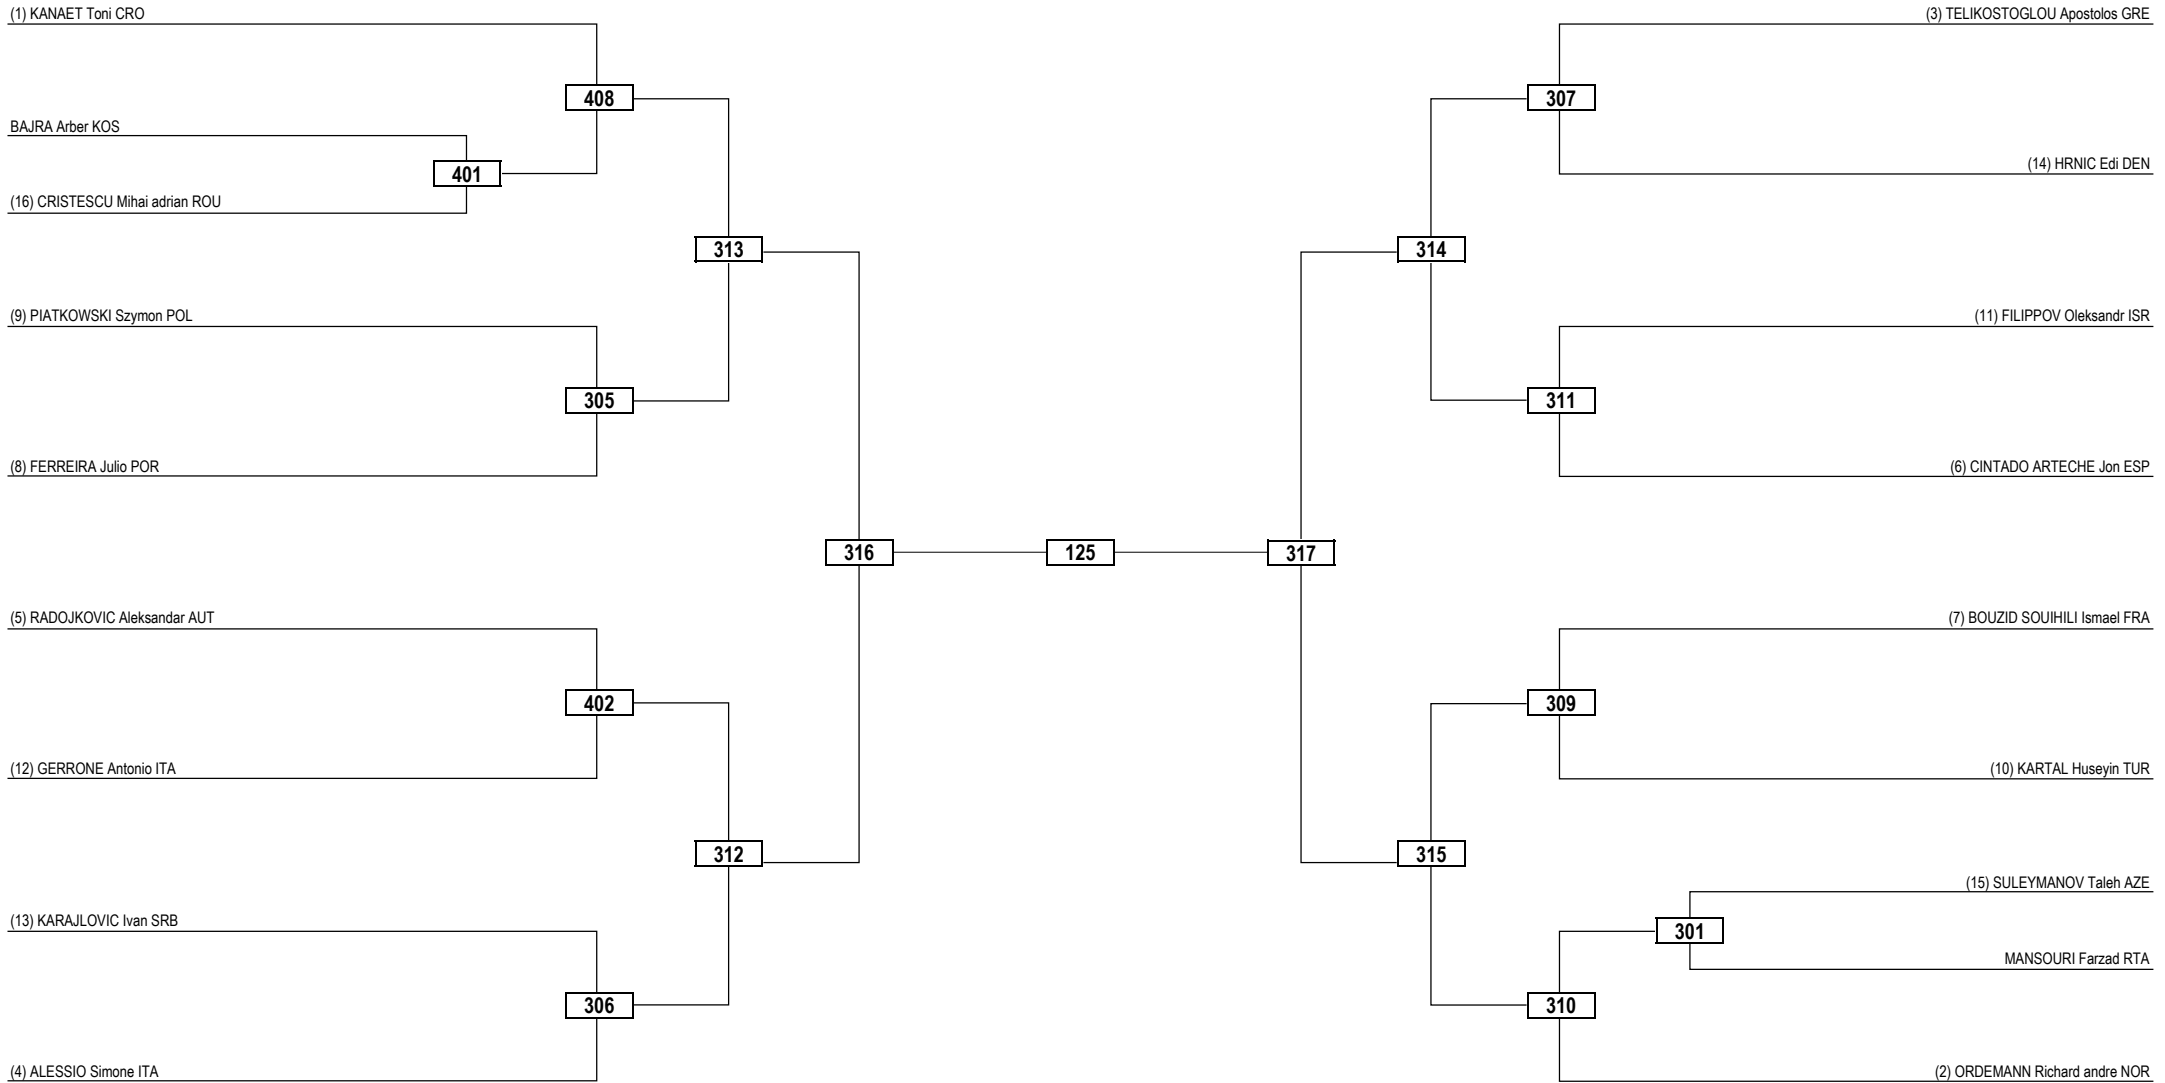

Round of 32   Round of 16   Quarterfinals   Semifinals   Final   Semifinals   Quarterfinals   Round of 16   Round of 32

<b>LEGEND</b>	RSC: Win by Referee Stop Contest	PTG: Win by Point Gap	SUP: Win by Superiority	DSQ: Win by Disqualification	DQB: Win by Disqualification for unsportsmanlike behavior	DWR: Double Withdrawal	R: Round
(x) <b>Seed</b>	PTF: Win by Final Score	GDP: Win by Golden Points	WDR: Win by Withdrawal	PUN: Win by Punitive Declaration	DDB: Double Disqualification for unsportsmanlike behavior	DDQ: Double Disqualification	

Round of 32   Round of 16   Quarterfinals   Semifinals   Final   Semifinals   Quarterfinals   Round of 16   Round of 32

**LEGEND** RSC: Win by Referee Stop Contest   PTG: Win by Point Gap   SUP: Win by Superiority   DSQ: Win by Disqualification   DQB: Win by Disqualification for unsportsmanlike behavior   DWR: Double Withdrawal   R: Round  
 (x) Seed   PTF: Win by Final Score   GDP: Win by Golden Points   WDR: Win by Withdrawal   PUN: Win by Punitive Declaration   DDB: Double Disqualification for unsportsmanlike behavior   DDQ: Double Disqualification