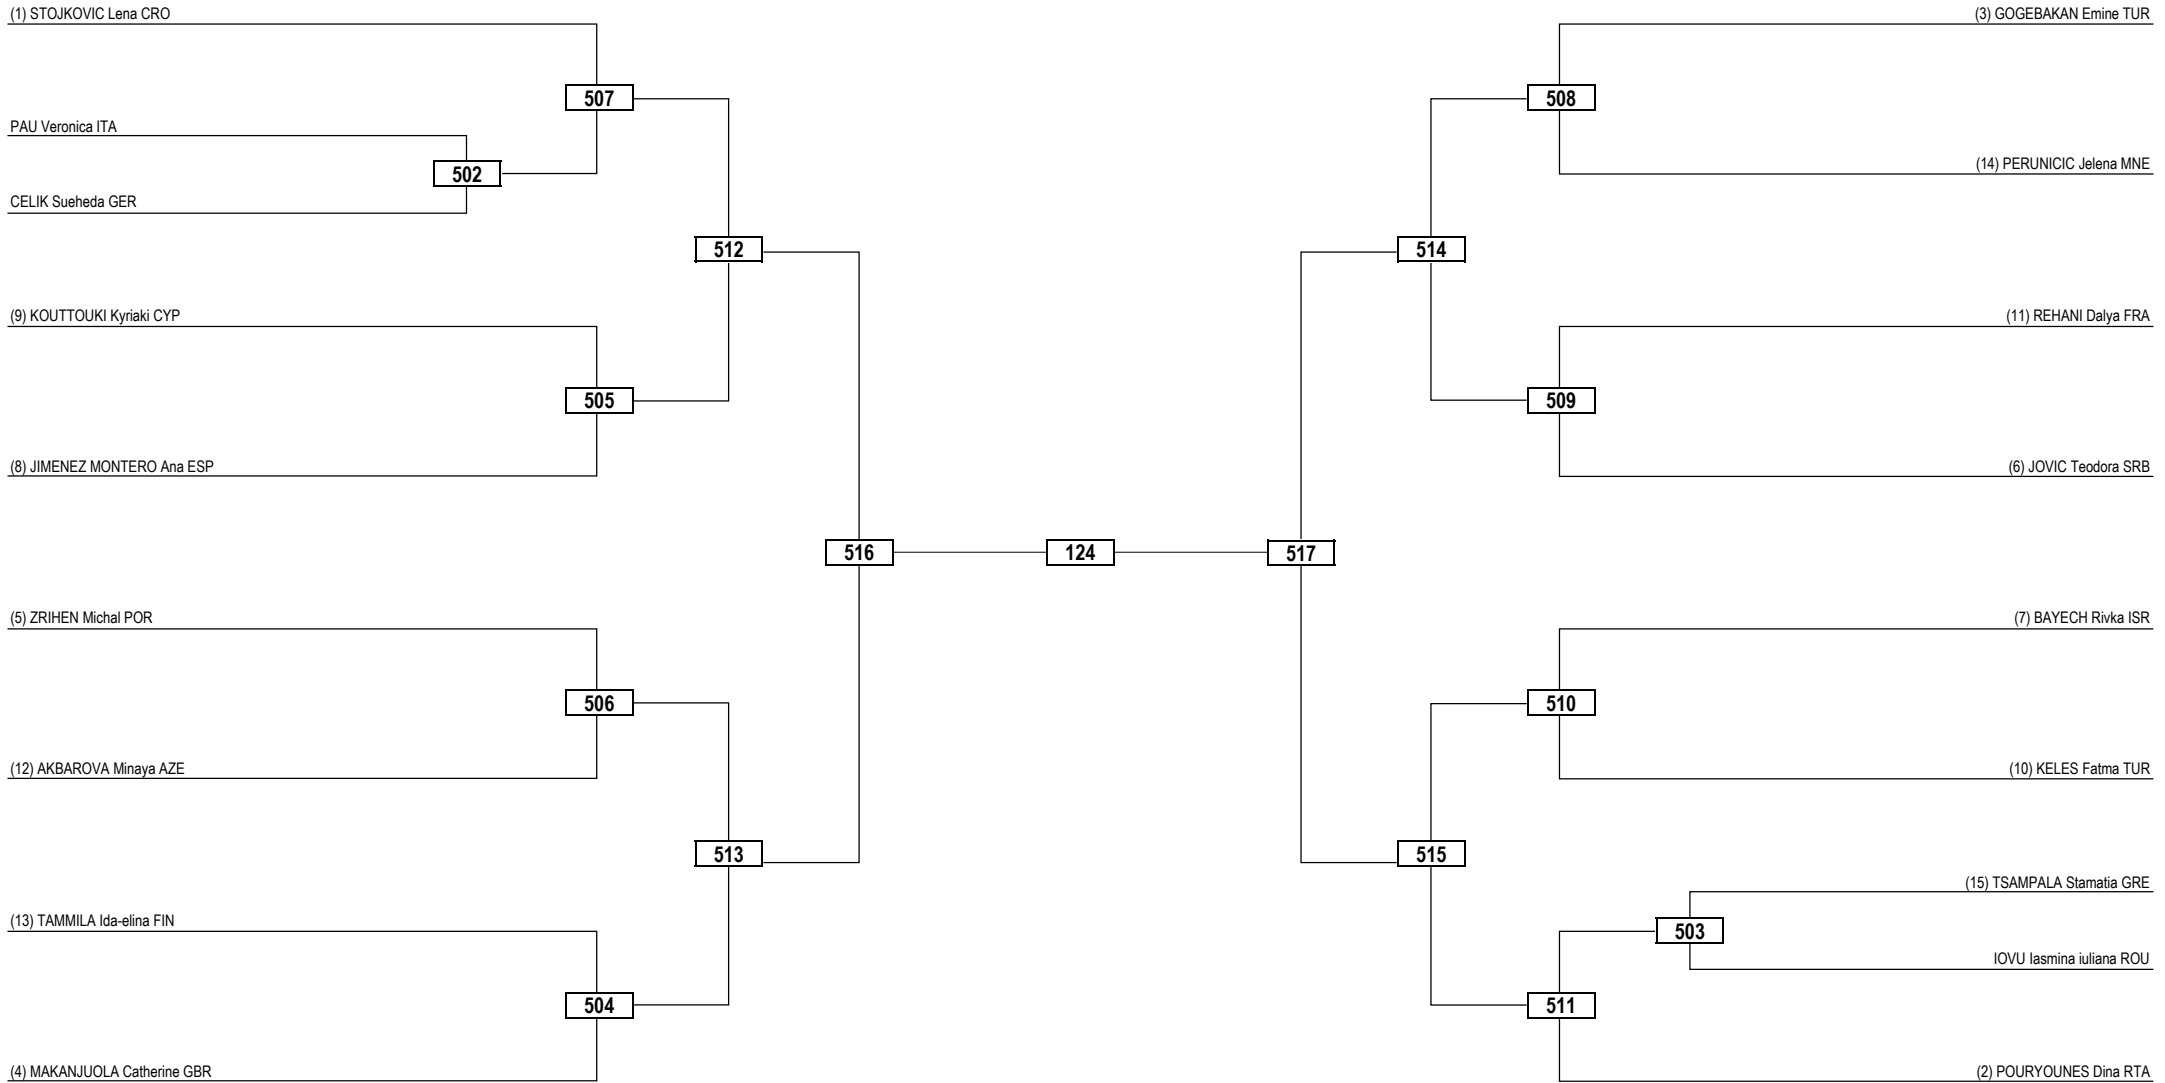

Round of 32   Round of 16   Quarterfinals   Semifinals   Final   Semifinals   Quarterfinals   Round of 16   Round of 32

**LEGEND** RSC: Win by Referee Stop Contest   PTG: Win by Point Gap   SUP: Win by Superiority   DSQ: Win by Disqualification   DQB: Win by Disqualification for unsportsmanlike behavior   DWR: Double Withdrawal   R: Round  
 (x) Seed   PTF: Win by Final Score   GDP: Win by Golden Points   WDR: Win by Withdrawal   PUN: Win by Punitive Declaration   DDB: Double Disqualification for unsportsmanlike behavior   DDQ: Double Disqualification

Round of 32   Round of 16   Quarterfinals   Semifinals   Final   Semifinals   Quarterfinals   Round of 16   Round of 32

<b>LEGEND</b>	RSC: Win by Referee Stop Contest	PTG: Win by Point Gap	SUP: Win by Superiority	DSQ: Win by Disqualification	DQB: Win by Disqualification for unsportsmanlike behavior	DWR: Double Withdrawal	R: Round
(x) <b>Seed</b>	PTF: Win by Final Score	GDP: Win by Golden Points	WDR: Win by Withdrawal	PUN: Win by Punitive Declaration	DDB: Double Disqualification for unsportsmanlike behavior	DDQ: Double Disqualification	