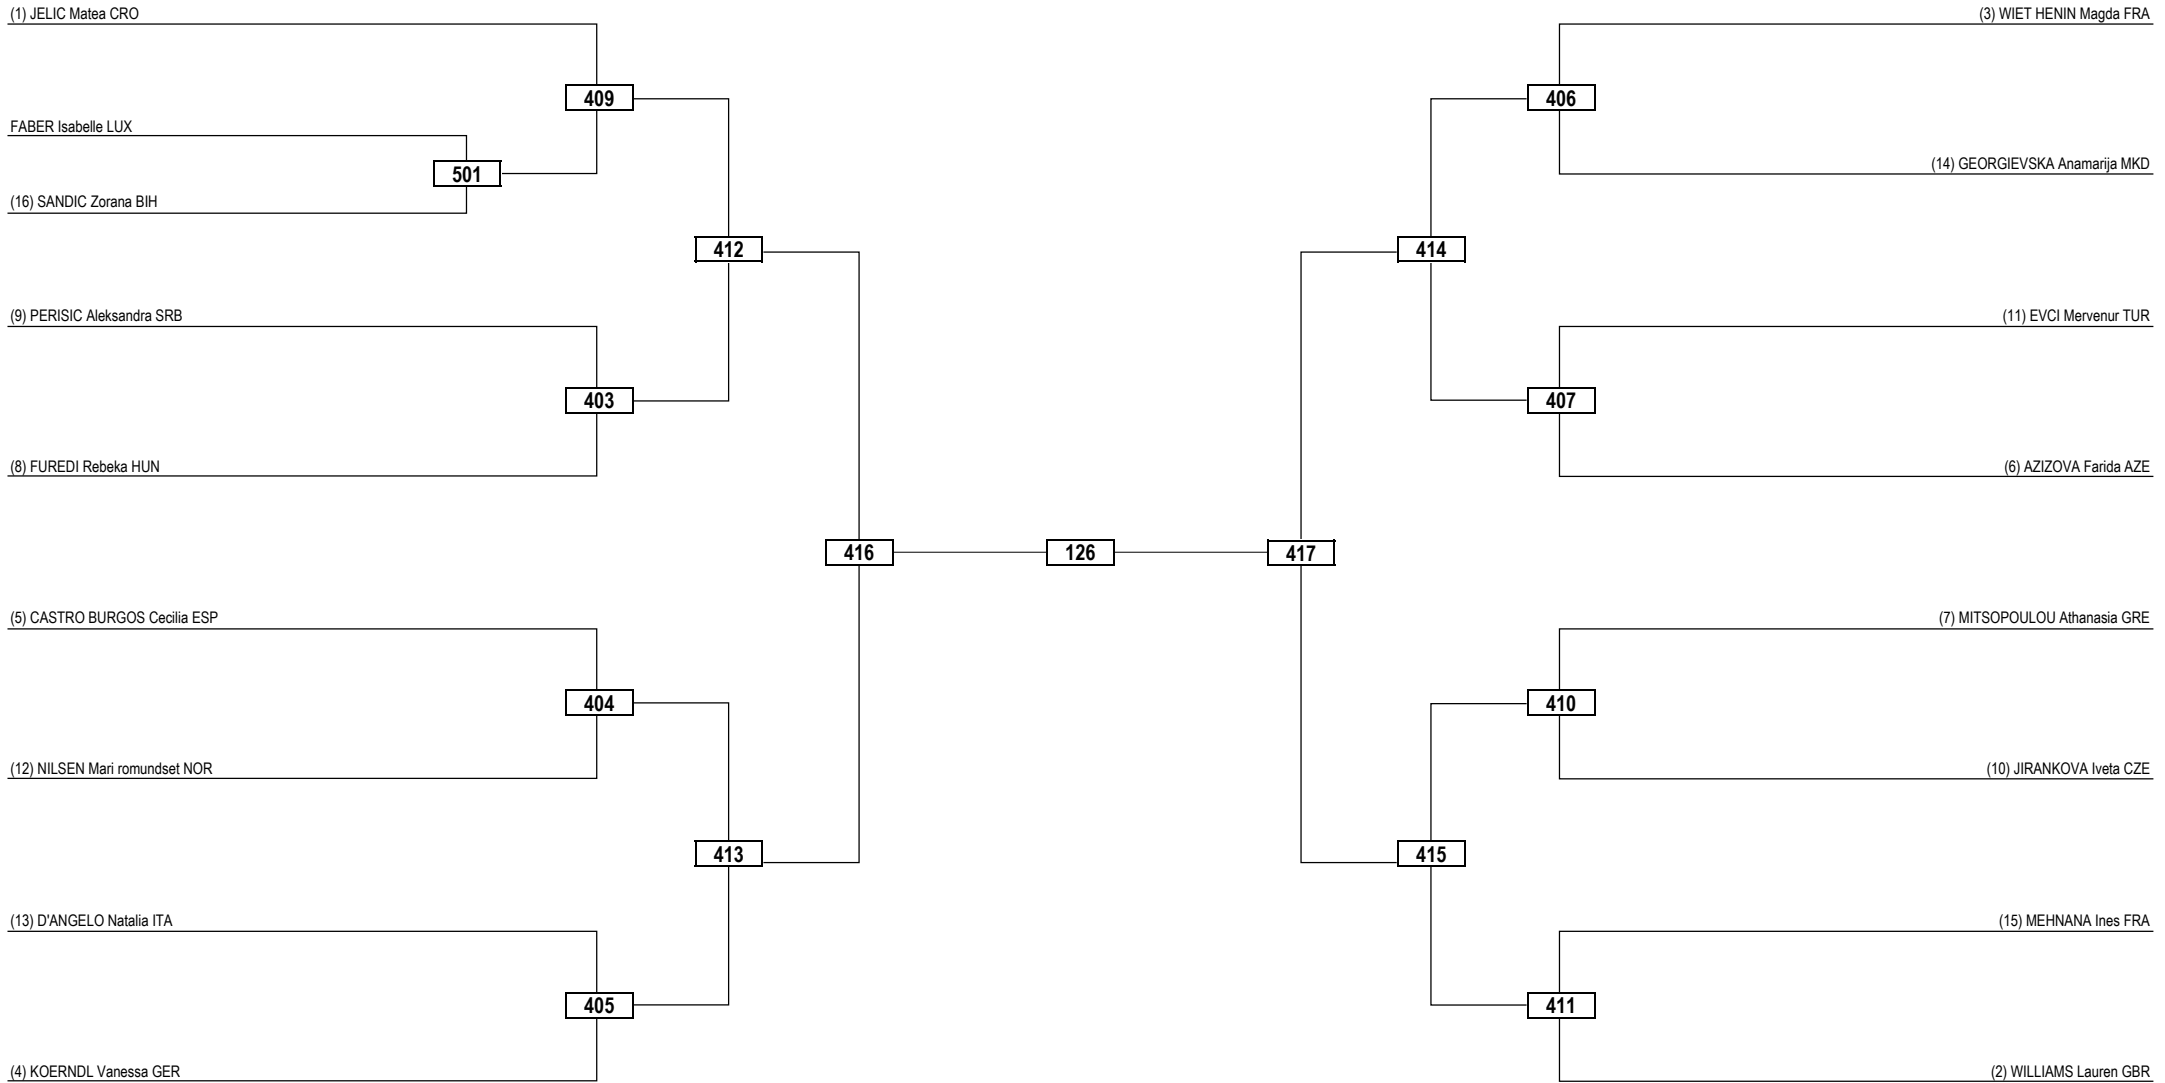

Round of 32   Round of 16   Quarterfinals   Semifinals   Final   Semifinals   Quarterfinals   Round of 16   Round of 32

<b>LEGEND</b>	RSC: Win by Referee Stop Contest	PTG: Win by Point Gap	SUP: Win by Superiority	DSQ: Win by Disqualification	DQB: Win by Disqualification for unsportsmanlike behavior	DWR: Double Withdrawal	R: Round
(x) <b>Seed</b>	PTF: Win by Final Score	GDP: Win by Golden Points	WDR: Win by Withdrawal	PUN: Win by Punitive Declaration	DDB: Double Disqualification for unsportsmanlike behavior	DDQ: Double Disqualification	

Round of 32   Round of 16   Quarterfinals   Semifinals   Final   Semifinals   Quarterfinals   Round of 16   Round of 32

**LEGEND** RSC: Win by Referee Stop Contest   PTG: Win by Point Gap   SUP: Win by Superiority   DSQ: Win by Disqualification   DQB: Win by Disqualification for unsportsmanlike behavior   DWR: Double Withdrawal   R: Round  
 (x) Seed   PTF: Win by Final Score   GDP: Win by Golden Points   WDR: Win by Withdrawal   PUN: Win by Punitive Declaration   DDB: Double Disqualification for unsportsmanlike behavior   DDQ: Double Disqualification