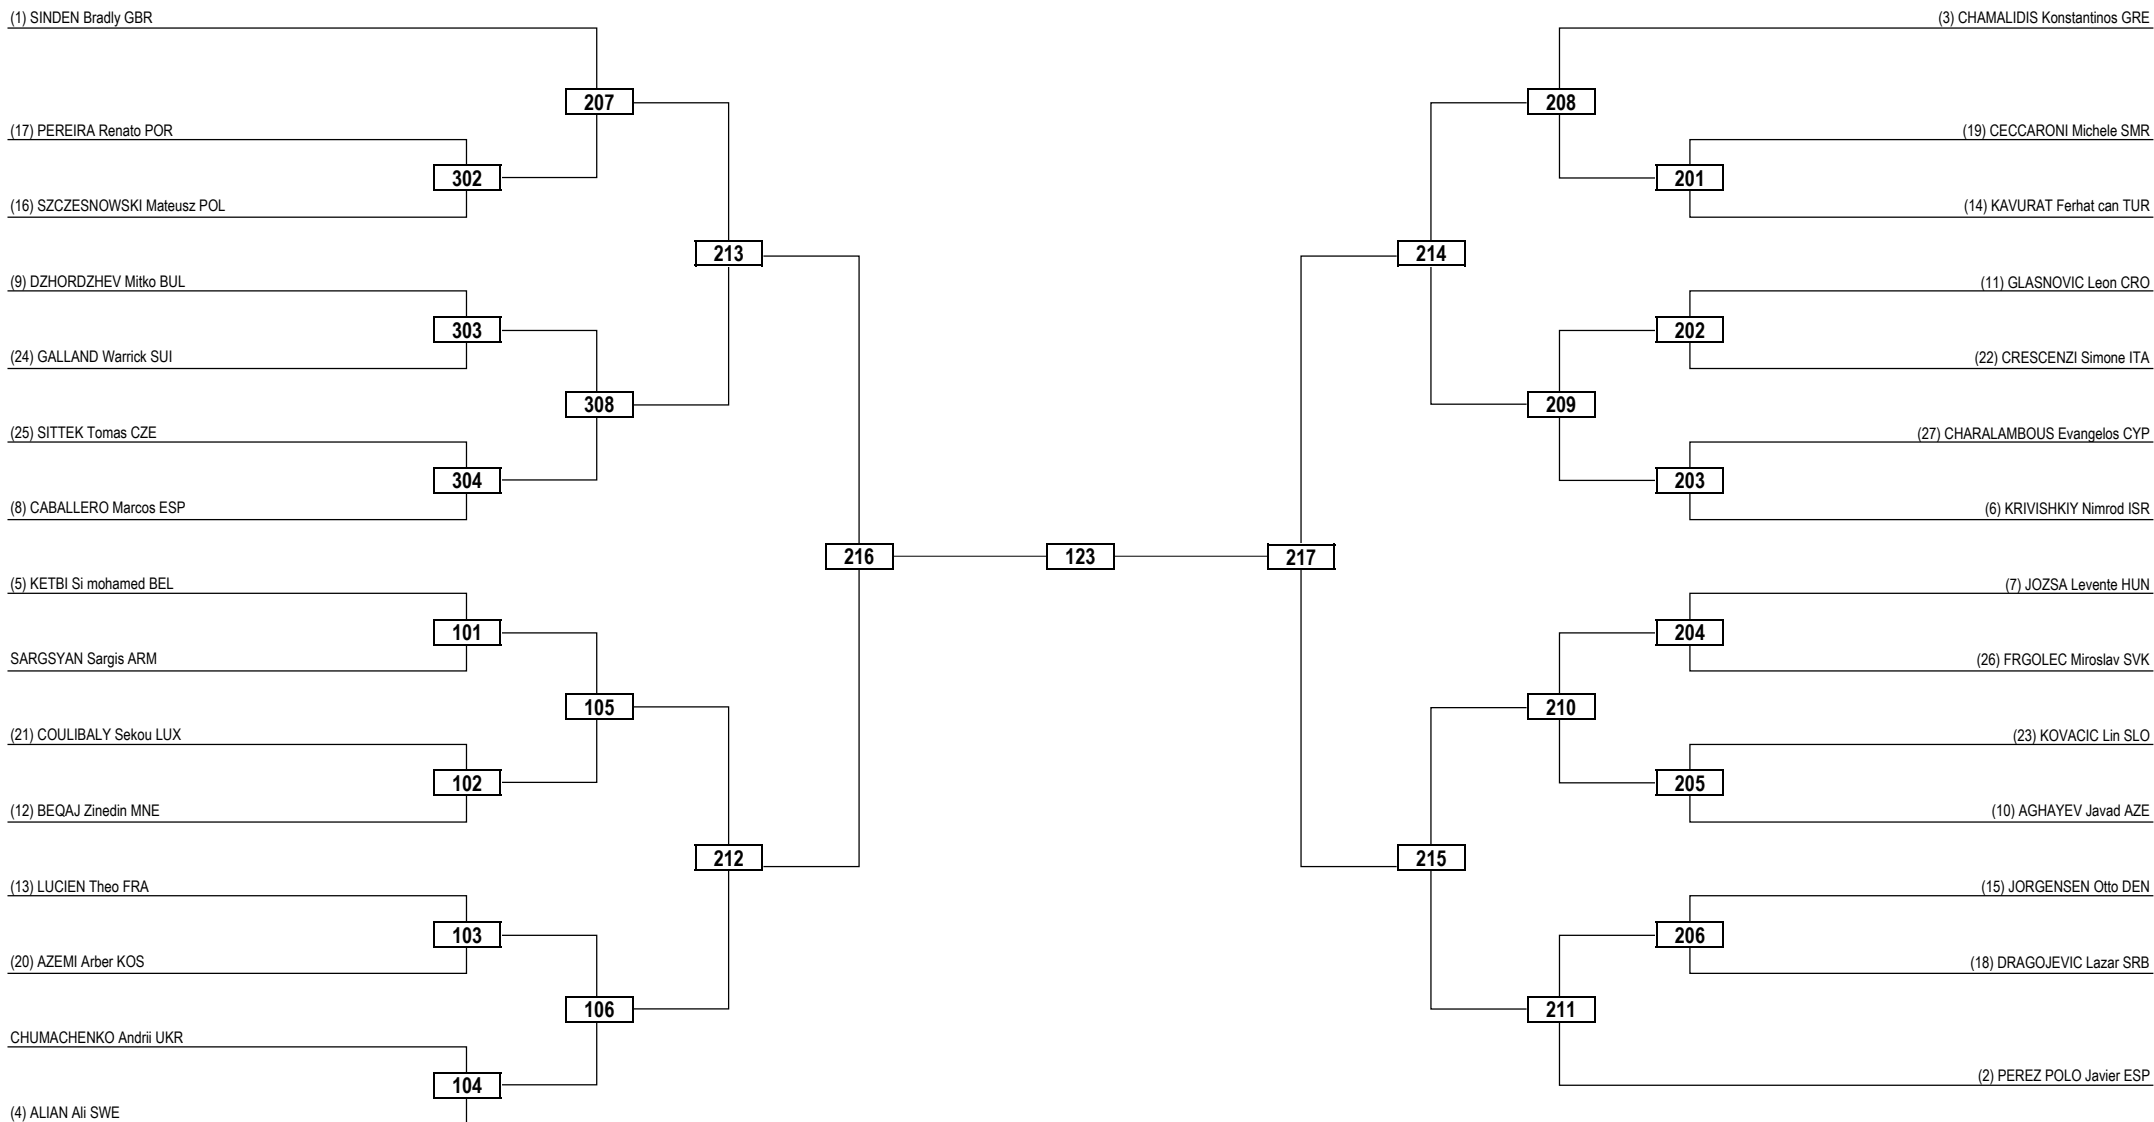

Round of 32   Round of 16   Quarterfinals   Semifinals   Final   Semifinals   Quarterfinals   Round of 16   Round of 32

<b>LEGEND</b>	RSC: Win by Referee Stop Contest	PTG: Win by Point Gap	SUP: Win by Superiority	DSQ: Win by Disqualification	DQB: Win by Disqualification for unsportsmanlike behavior	DWR: Double Withdrawal	R: Round
(x) <b>Seed</b>	PTF: Win by Final Score	GDP: Win by Golden Points	WDR: Win by Withdrawal	PUN: Win by Punitive Declaration	DDB: Double Disqualification for unsportsmanlike behavior	DDQ: Double Disqualification	

Round of 32   Round of 16   Quarterfinals   Semifinals   Final   Semifinals   Quarterfinals   Round of 16   Round of 32

**LEGEND** RSC: Win by Referee Stop Contest   PTG: Win by Point Gap   SUP: Win by Superiority   DSQ: Win by Disqualification   DQB: Win by Disqualification for unsportsmanlike behavior   DWR: Double Withdrawal   R: Round  
 (x) Seed   PTF: Win by Final Score   GDP: Win by Golden Points   WDR: Win by Withdrawal   PUN: Win by Punitive Declaration   DDB: Double Disqualification for unsportsmanlike behavior   DDQ: Double Disqualification