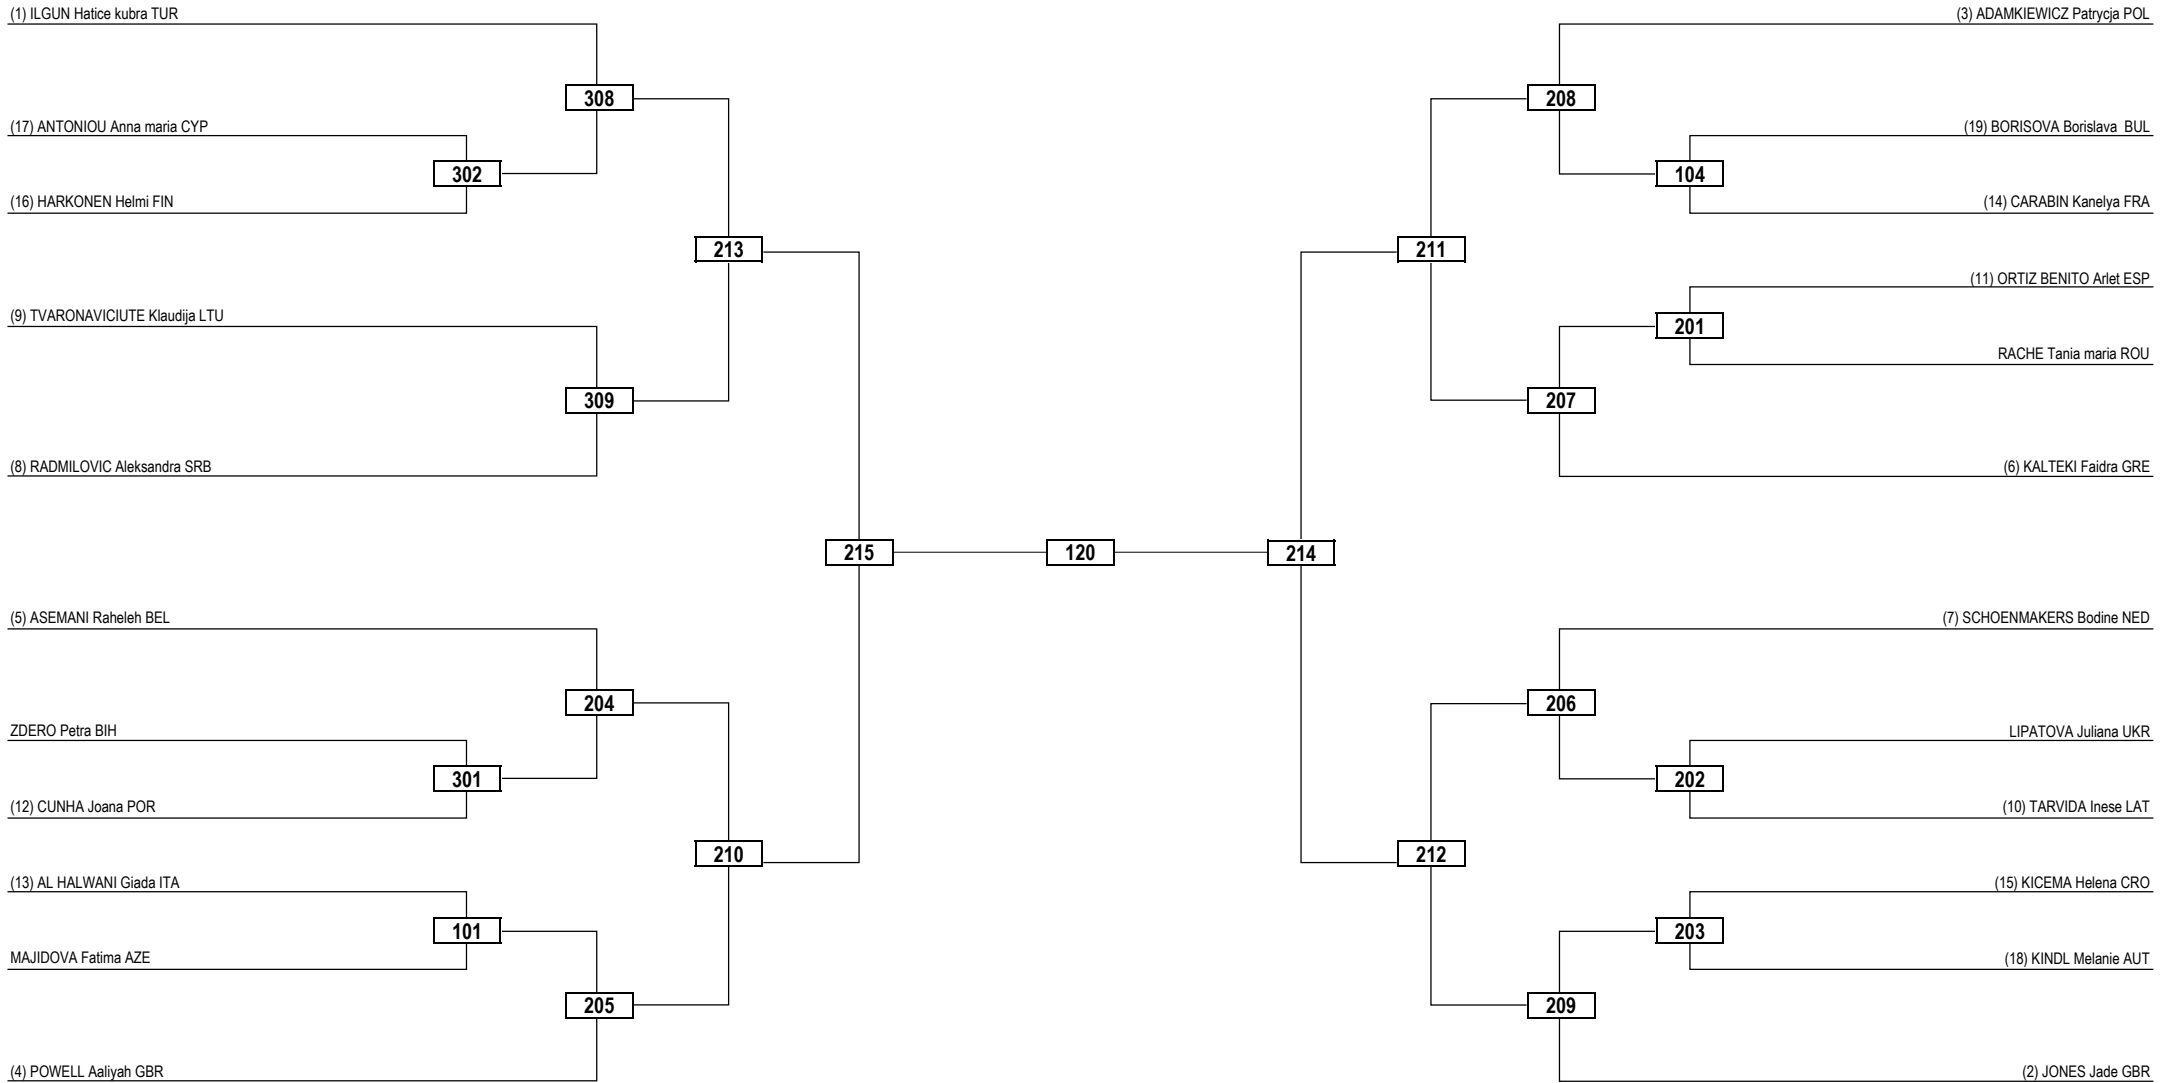

Round of 16    Quarterfinals    Semifinals    Final    Semifinals    Quarterfinals    Round of 16

<b>LEGEND</b>	RSC: Win by Referee Stop Contest	PTG: Win by Point Gap	SUP: Win by Superiority	DSQ: Win by Disqualification	DQB: Win by Disqualification for unsportsmanlike behavior	DWR: Double Withdrawal	R: Round
(x) <b>Seed</b>	PTF: Win by Final Score	GDP: Win by Golden Points	WDR: Win by Withdrawal	PUN: Win by Punitive Declaration	DDB: Double Disqualification for unsportsmanlike behavior	DDQ: Double Disqualification	

Round of 32   Round of 16   Quarterfinals   Semifinals   Final   Semifinals   Quarterfinals   Round of 16   Round of 32

<b>LEGEND</b>	RSC: Win by Referee Stop Contest	PTG: Win by Point Gap	SUP: Win by Superiority	DSQ: Win by Disqualification	DQB: Win by Disqualification for unsportsmanlike behavior	DWR: Double Withdrawal	R: Round
<b>(x) Seed</b>	PTF: Win by Final Score	GDP: Win by Golden Points	WDR: Win by Withdrawal	PUN: Win by Punitive Declaration	DDB: Double Disqualification for unsportsmanlike behavior	DDQ: Double Disqualification	

Round of 32	Round of 16	Quarterfinals	Semifinals	Final	Semifinals	Quarterfinals	Round of 16	Round of 32
-------------	-------------	---------------	------------	-------	------------	---------------	-------------	-------------