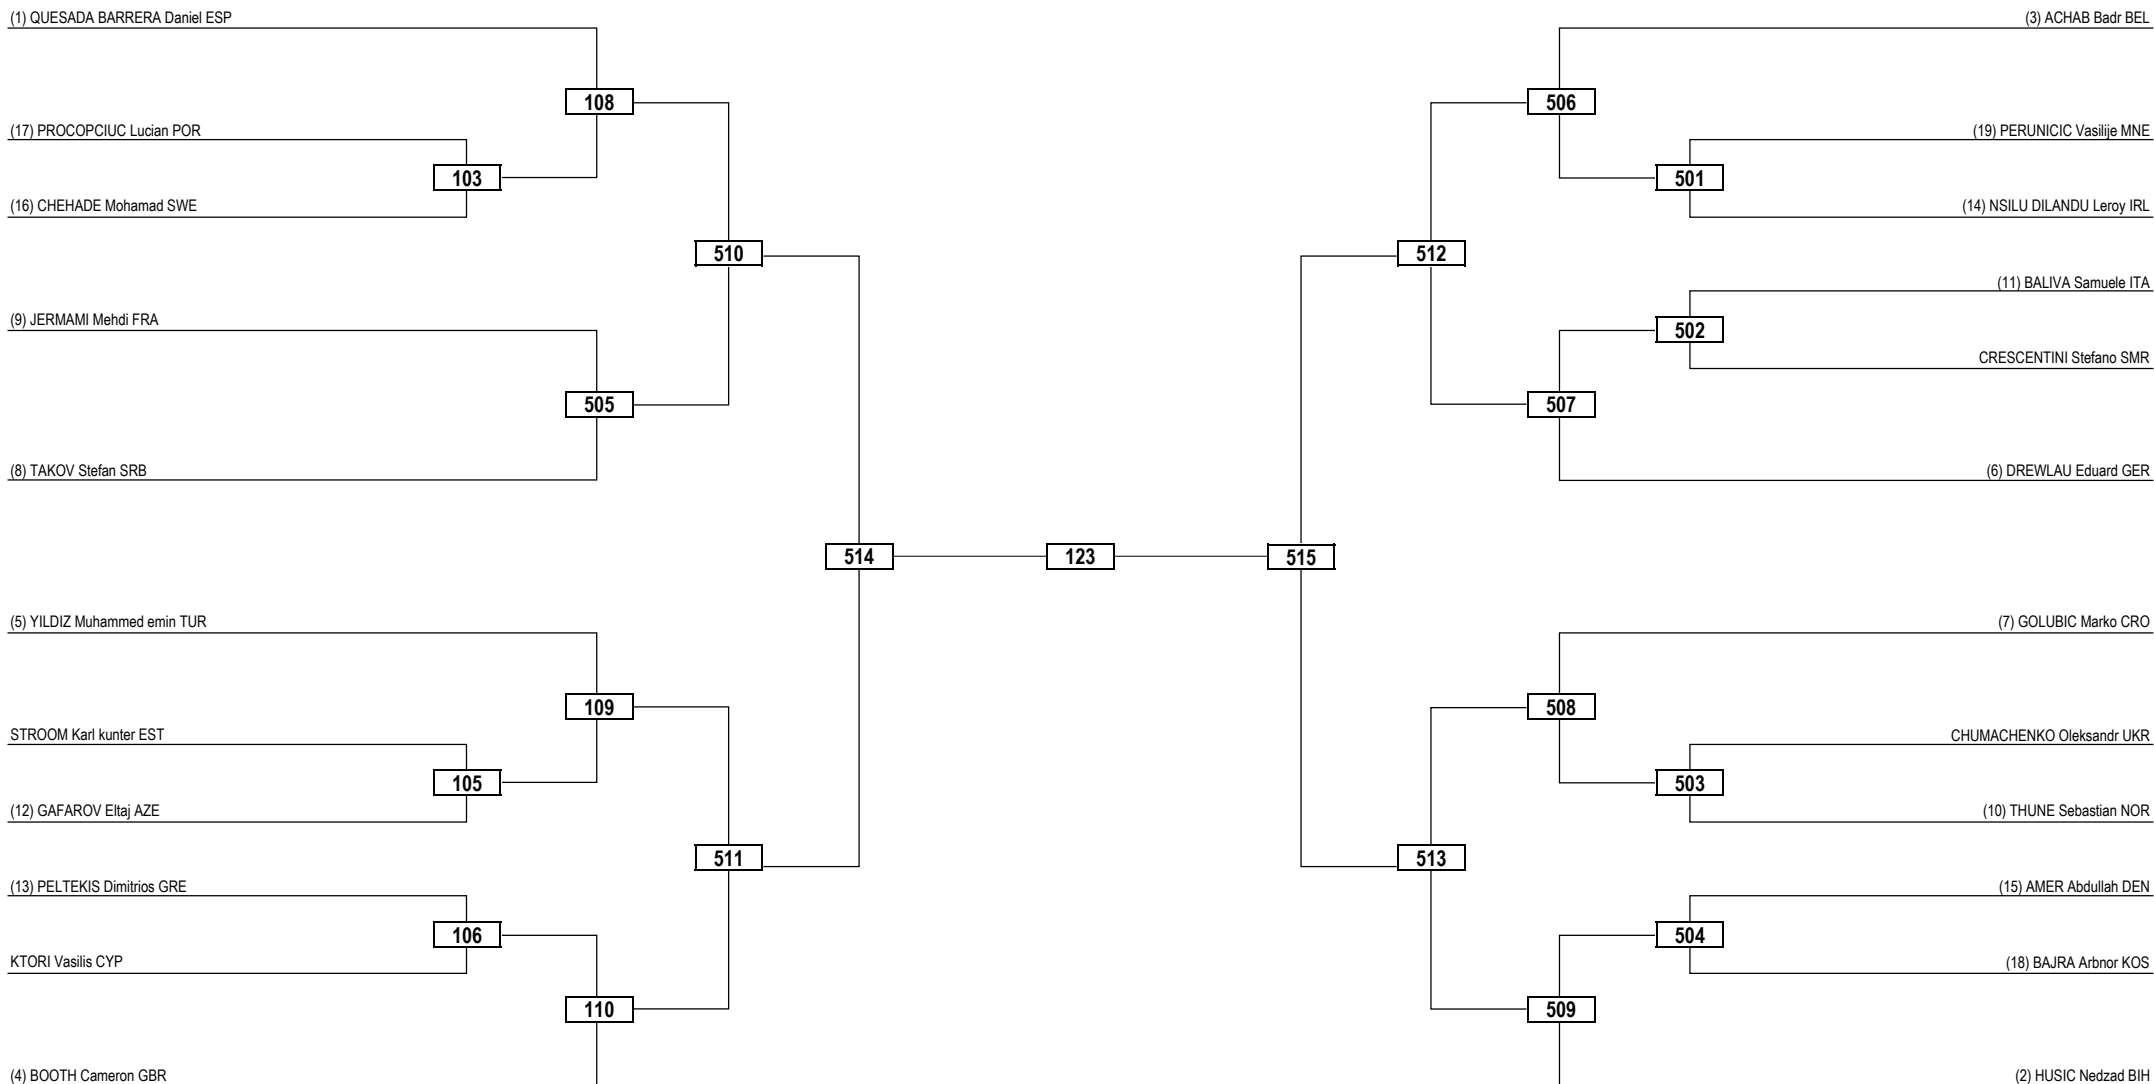

Round of 16    Quarterfinals    Semifinals    Final    Semifinals    Quarterfinals    Round of 16

<b>LEGEND</b>	RSC: Win by Referee Stop Contest	PTG: Win by Point Gap	SUP: Win by Superiority	DSQ: Win by Disqualification	DQB: Win by Disqualification for unsportsmanlike behavior	DWR: Double Withdrawal	R: Round
(x) <b>Seed</b>	PTF: Win by Final Score	GDP: Win by Golden Points	WDR: Win by Withdrawal	PUN: Win by Punitive Declaration	DDB: Double Disqualification for unsportsmanlike behavior	DDQ: Double Disqualification	

Round of 32   Round of 16   Quarterfinals   Semifinals   Final   Semifinals   Quarterfinals   Round of 16   Round of 32

<b>LEGEND</b>	RSC: Win by Referee Stop Contest	PTG: Win by Point Gap	SUP: Win by Superiority	DSQ: Win by Disqualification	DQB: Win by Disqualification for unsportsmanlike behavior	DWR: Double Withdrawal	R: Round
<b>(x) Seed</b>	PTF: Win by Final Score	GDP: Win by Golden Points	WDR: Win by Withdrawal	PUN: Win by Punitive Declaration	DDB: Double Disqualification for unsportsmanlike behavior	DDQ: Double Disqualification	