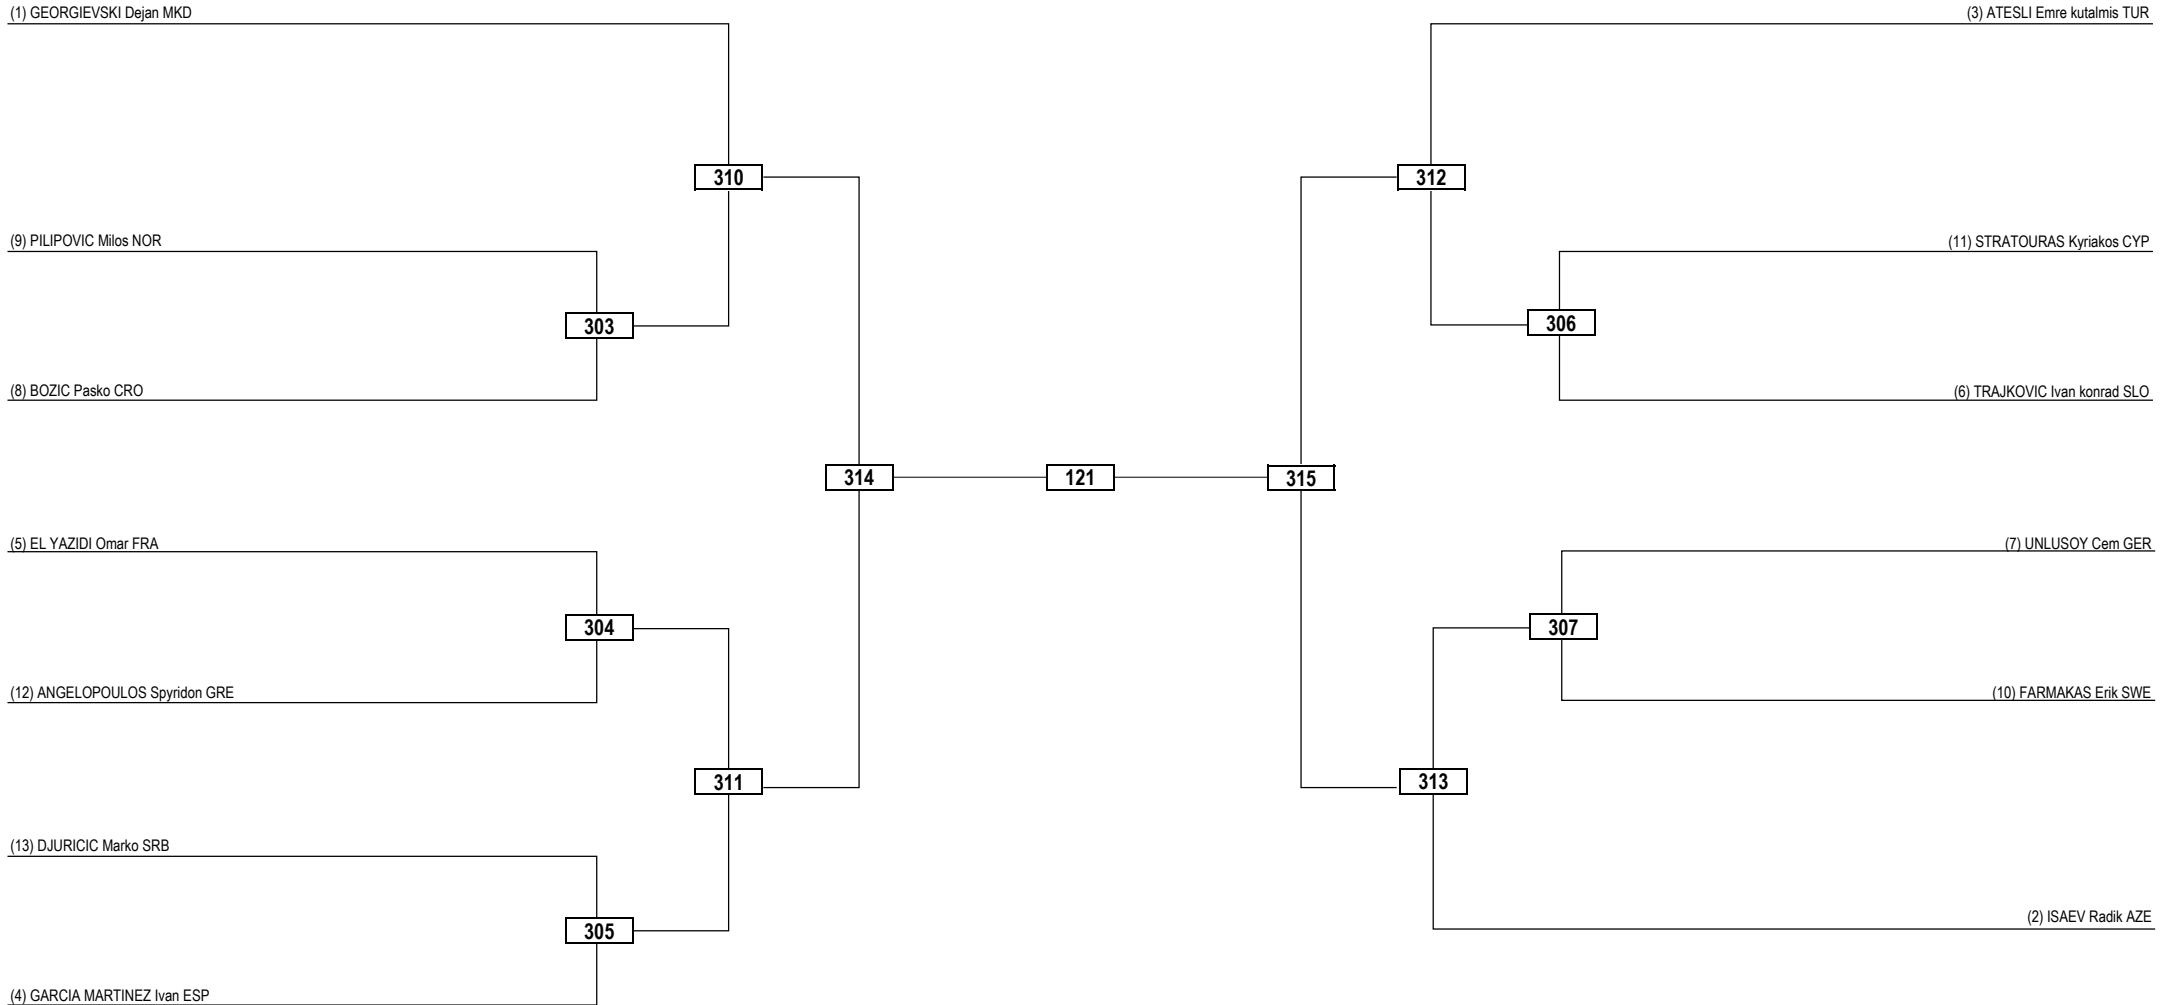

Round of 16    Quarterfinals    Semifinals    Final    Semifinals    Quarterfinals    Round of 16

<b>LEGEND</b>	RSC: Win by Referee Stop Contest	PTG: Win by Point Gap	SUP: Win by Superiority	DSQ: Win by Disqualification	DQB: Win by Disqualification for unsportsmanlike behavior	DWR: Double Withdrawal	R: Round
(x) <b>Seed</b>	PTF: Win by Final Score	GDP: Win by Golden Points	WDR: Win by Withdrawal	PUN: Win by Punitive Declaration	DDB: Double Disqualification for unsportsmanlike behavior	DDQ: Double Disqualification	

Round of 32   Round of 16   Quarterfinals   Semifinals   Final   Semifinals   Quarterfinals   Round of 16   Round of 32

<b>LEGEND</b>	RSC: Win by Referee Stop Contest	PTG: Win by Point Gap	SUP: Win by Superiority	DSQ: Win by Disqualification	DQB: Win by Disqualification for unsportsmanlike behavior	DWR: Double Withdrawal	R: Round
<b>(x) Seed</b>	PTF: Win by Final Score	GDP: Win by Golden Points	WDR: Win by Withdrawal	PUN: Win by Punitive Declaration	DDB: Double Disqualification for unsportsmanlike behavior	DDQ: Double Disqualification	

Round of 32	Round of 16	Quarterfinals	Semifinals	Final	Semifinals	Quarterfinals	Round of 16	Round of 32
-------------	-------------	---------------	------------	-------	------------	---------------	-------------	-------------