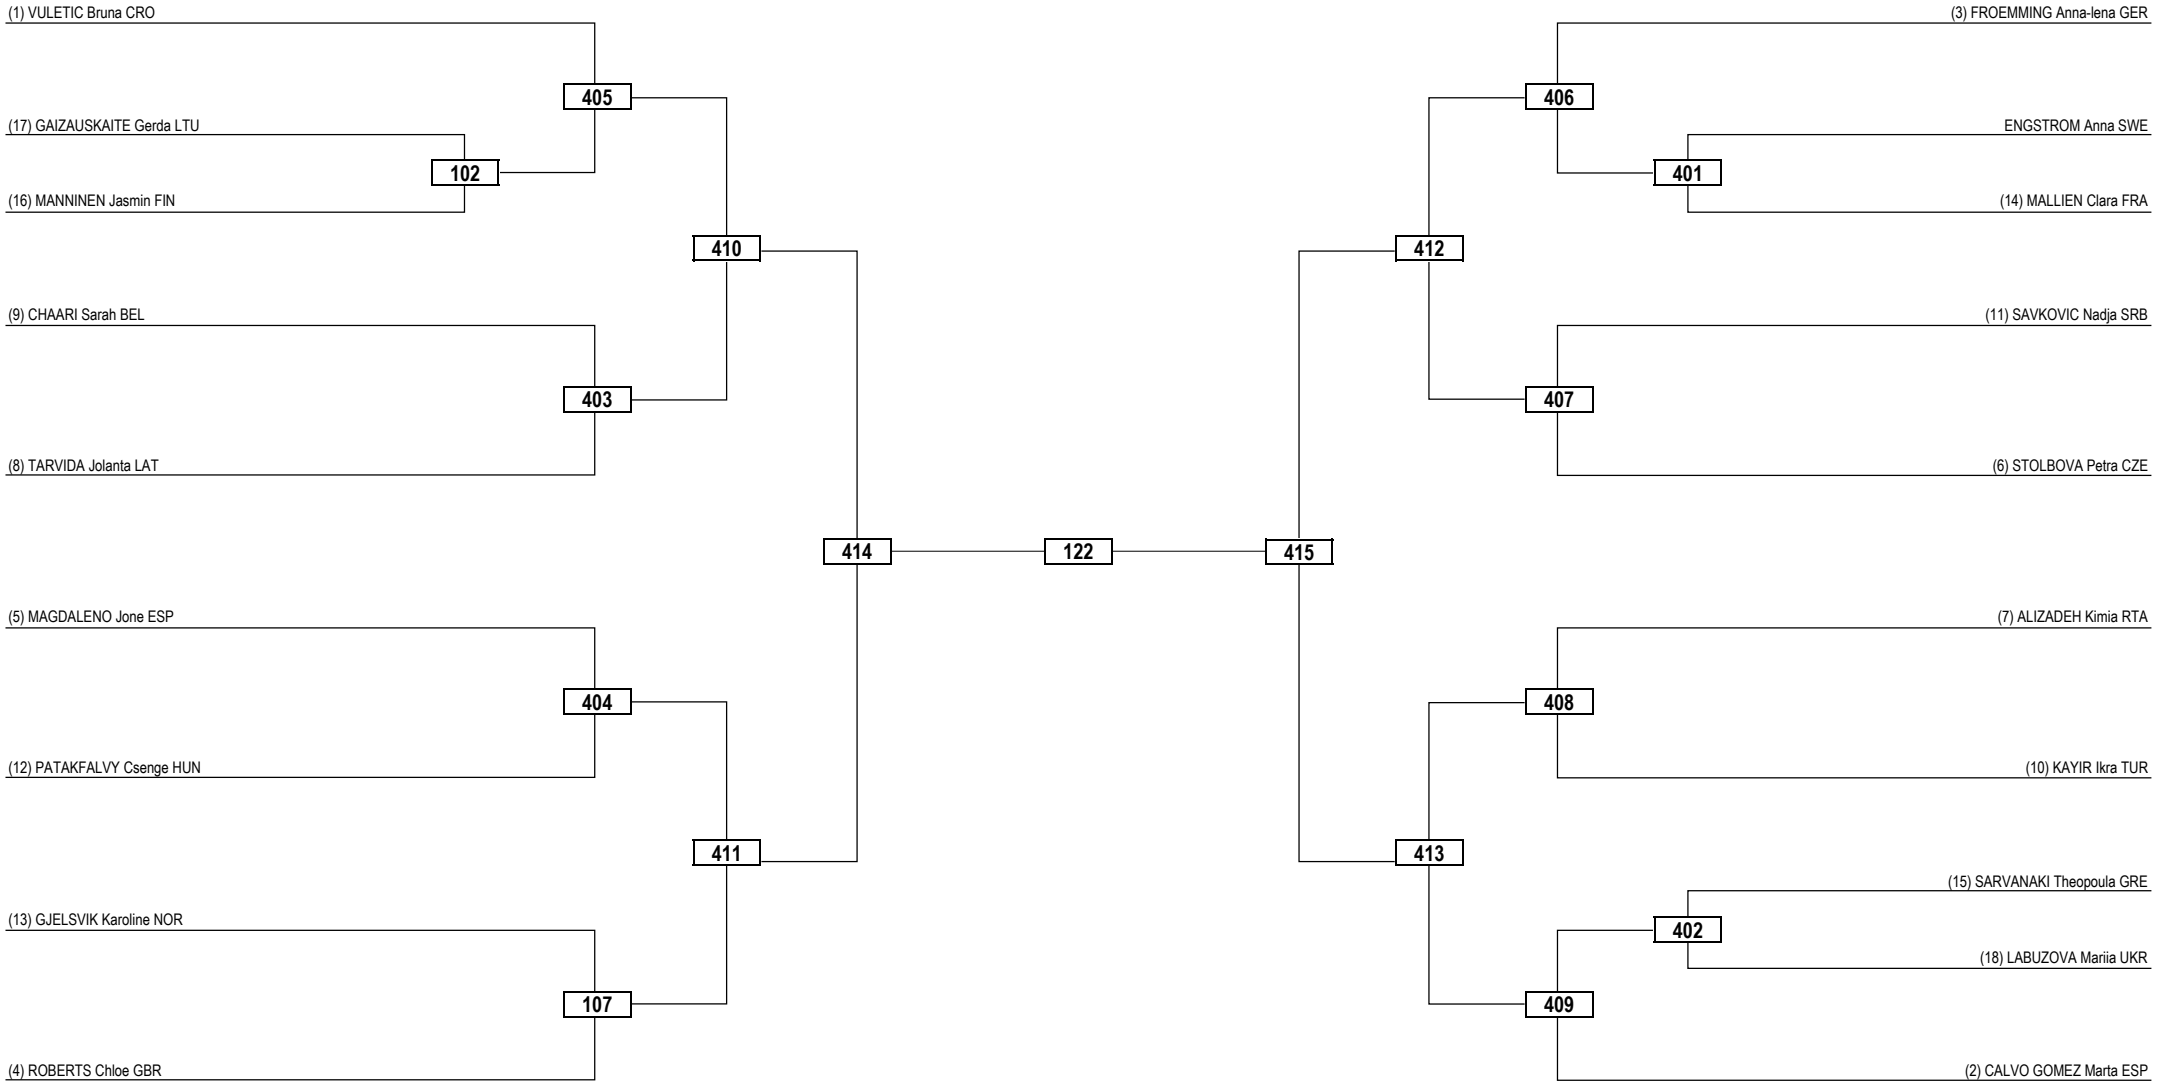

Round of 16    Quarterfinals    Semifinals    Final    Semifinals    Quarterfinals    Round of 16

<b>LEGEND</b>	RSC: Win by Referee Stop Contest	PTG: Win by Point Gap	SUP: Win by Superiority	DSQ: Win by Disqualification	DQB: Win by Disqualification for unsportsmanlike behavior	DWR: Double Withdrawal	R: Round
(x) <b>Seed</b>	PTF: Win by Final Score	GDP: Win by Golden Points	WDR: Win by Withdrawal	PUN: Win by Punitive Declaration	DDB: Double Disqualification for unsportsmanlike behavior	DDQ: Double Disqualification	

Round of 32   Round of 16   Quarterfinals   Semifinals   Final   Semifinals   Quarterfinals   Round of 16   Round of 32

<b>LEGEND</b>	RSC: Win by Referee Stop Contest	PTG: Win by Point Gap	SUP: Win by Superiority	DSQ: Win by Disqualification	DQB: Win by Disqualification for unsportsmanlike behavior	DWR: Double Withdrawal	R: Round
<b>(x) Seed</b>	PTF: Win by Final Score	GDP: Win by Golden Points	WDR: Win by Withdrawal	PUN: Win by Punitive Declaration	DDB: Double Disqualification for unsportsmanlike behavior	DDQ: Double Disqualification	

Round of 32	Round of 16	Quarterfinals	Semifinals	Final	Semifinals	Quarterfinals	Round of 16	Round of 32
-------------	-------------	---------------	------------	-------	------------	---------------	-------------	-------------