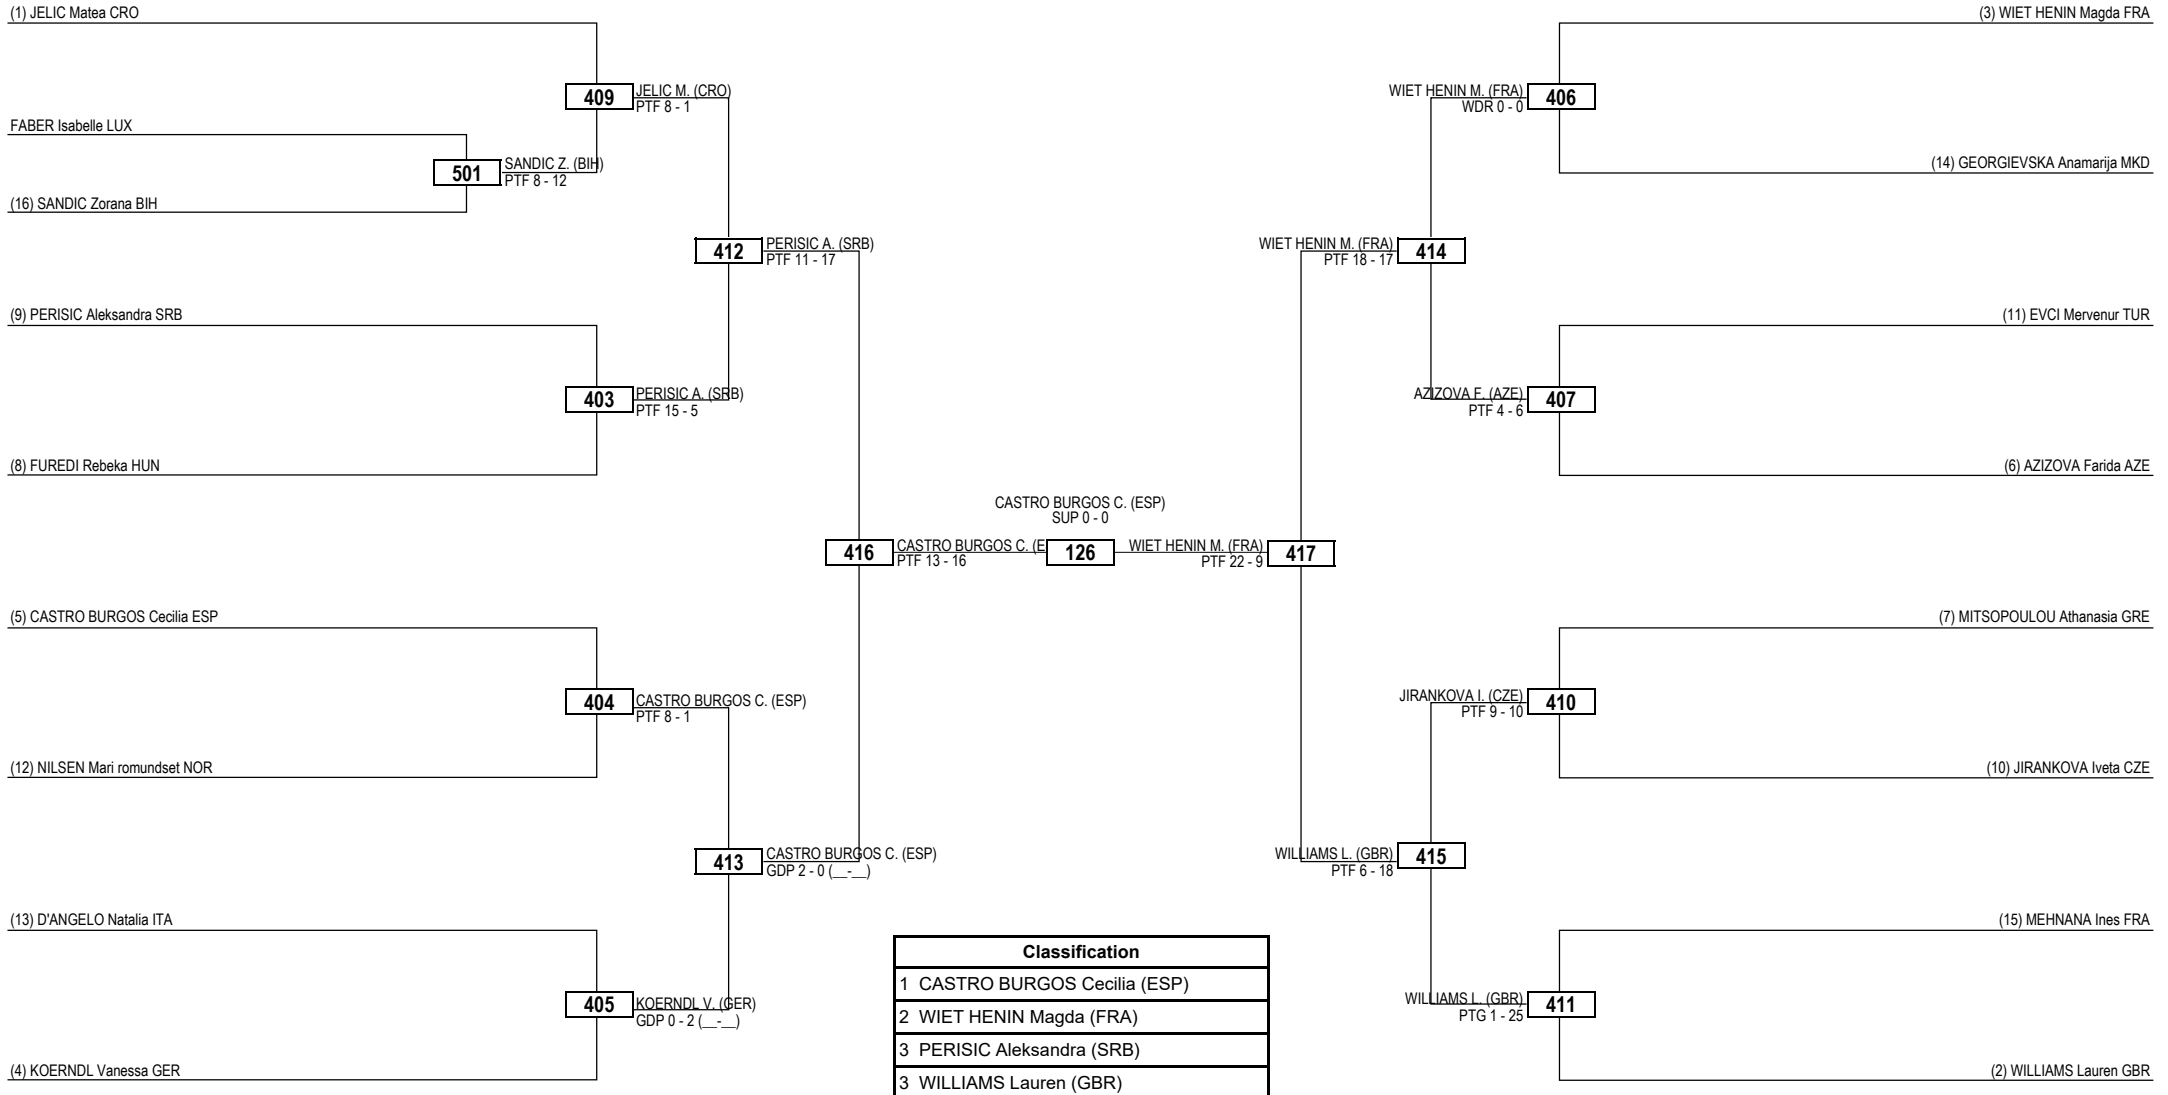

LEGEND RSC: Win by Referee Stop Contest PTG: Win by Point Gap SUP: Win by Superiority DSQ: Win by Disqualification DQB: Win by Disqualification for unsportsmanlike behavior DWR: Double Withdrawal R: Round
 (x) **Seed** PTF: Win by Final Score GDP: Win by Golden Points WDR: Win by Withdrawal PUN: Win by Punitive Declaration DDB: Double Disqualification for unsportsmanlike behavior DDQ: Double Disqualification

Round of 32 Round of 16 Quarterfinals Semifinals Final Semifinals Quarterfinals Round of 16 Round of 32

LEGEND RSC: Win by Referee Stop Contest PTG: Win by Point Gap SUP: Win by Superiority DSQ: Win by Disqualification DQB: Win by Disqualification for unsportsmanlike behavior DWR: Double Withdrawal R: Round
(x) Seed PTF: Win by Final Score GDP: Win by Golden Points WDR: Win by Withdrawal PUN: Win by Punitive Declaration DDB: Double Disqualification for unsportsmanlike behavior DDQ: Double Disqualification

Round of 32 Round of 16 Quarterfinals Semifinals Final Semifinals Quarterfinals Round of 16 Round of 32

LEGEND RSC: Win by Referee Stop Contest PTG: Win by Point Gap SUP: Win by Superiority DSQ: Win by Disqualification DQB: Win by Disqualification for unsportsmanlike behavior DWR: Double Withdrawal R: Round
 (x) **Seed** PTF: Win by Final Score GDP: Win by Golden Points WDR: Win by Withdrawal PUN: Win by Punitive Declaration DDB: Double Disqualification for unsportsmanlike behavior DDQ: Double Disqualification