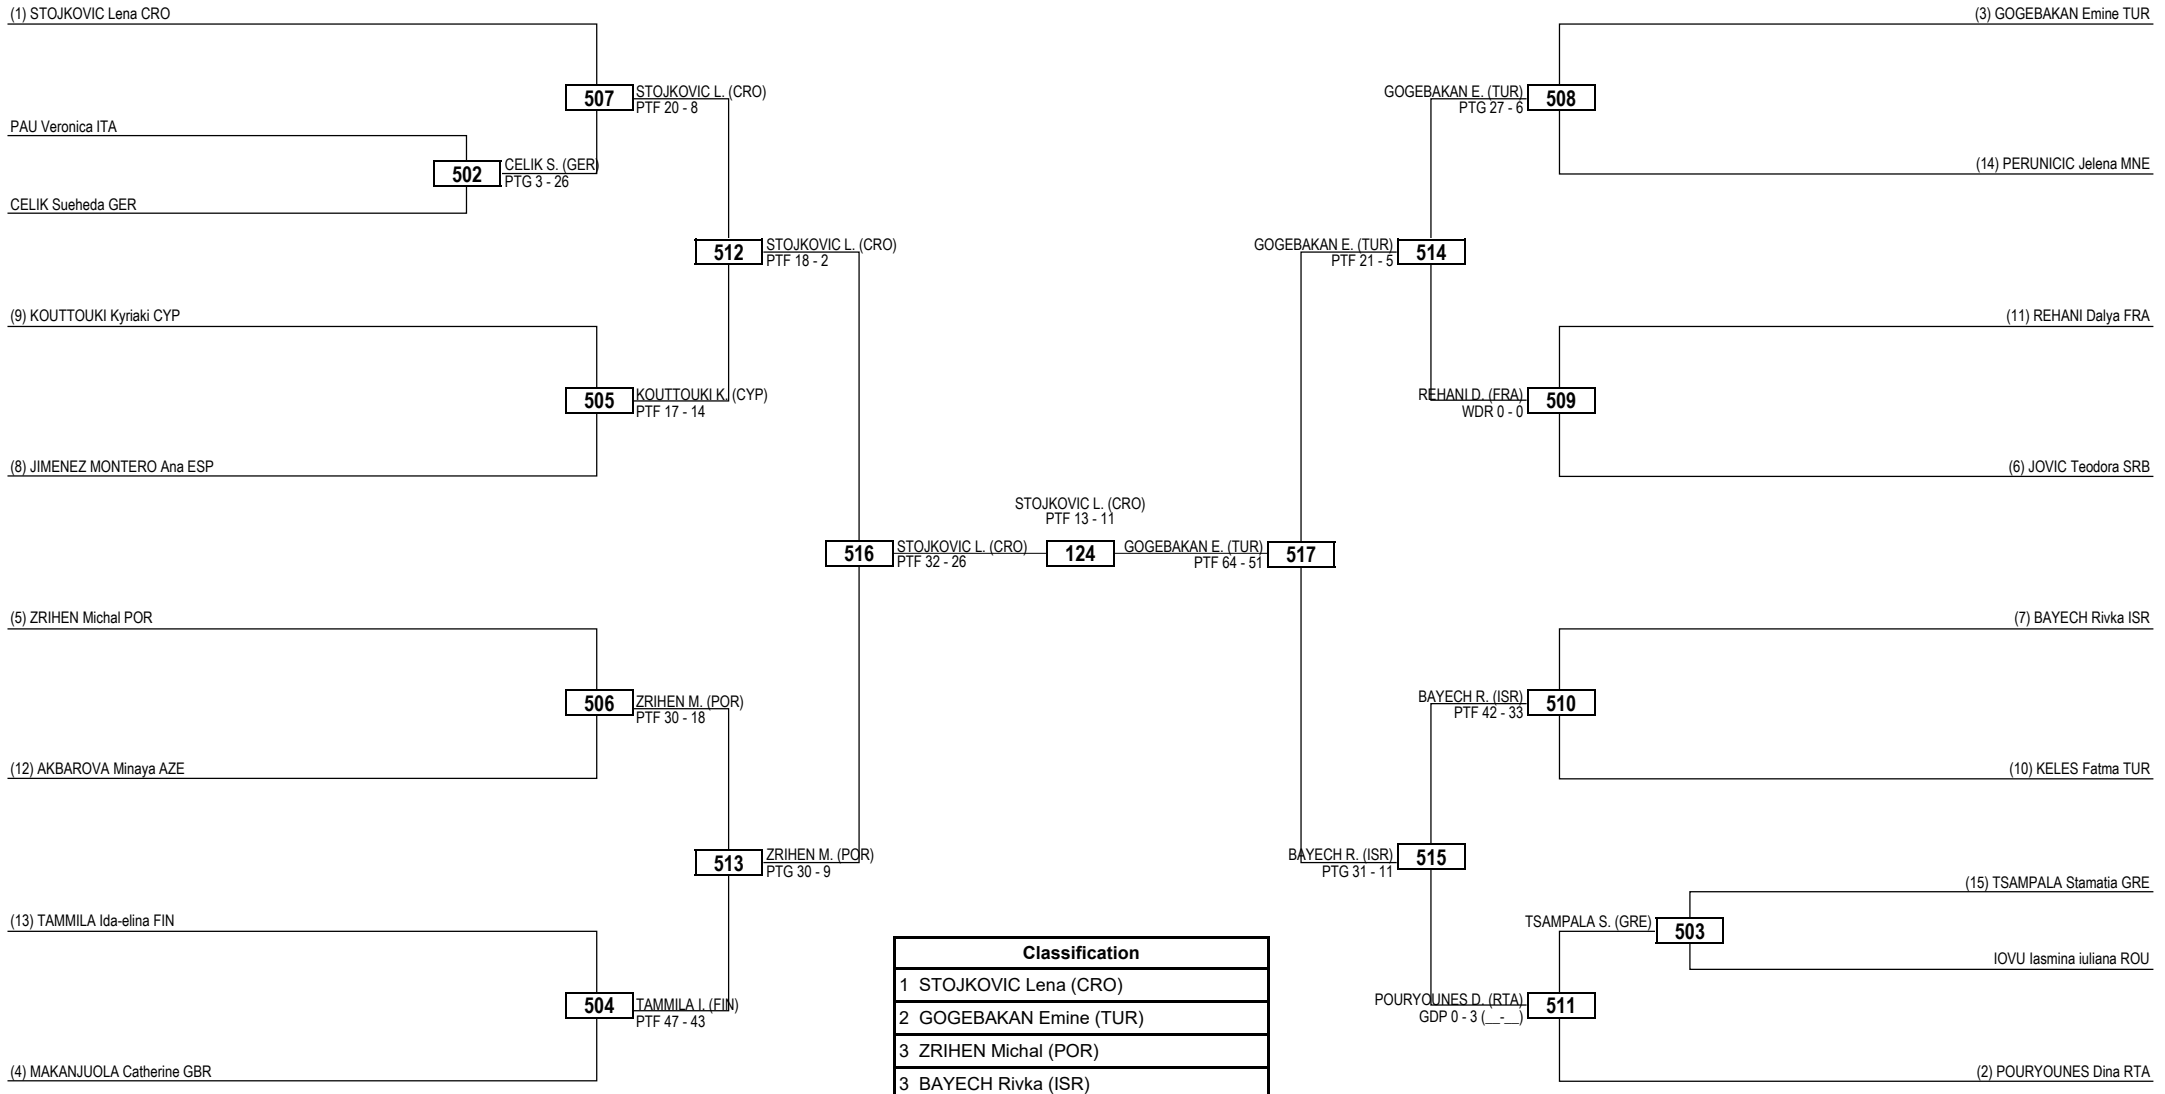

LEGEND RSC: Win by Referee Stop Contest PTG: Win by Point Gap SUP: Win by Superiority DSQ: Win by Disqualification DQB: Win by Disqualification for unsportsmanlike behavior DWR: Double Withdrawal R: Round
 (x) **Seed** PTF: Win by Final Score GDP: Win by Golden Points WDR: Win by Withdrawal PUN: Win by Punitive Declaration DDB: Double Disqualification for unsportsmanlike behavior DDQ: Double Disqualification

Round of 32 Round of 16 Quarterfinals Semifinals Final Semifinals Quarterfinals Round of 16 Round of 32

LEGEND RSC: Win by Referee Stop Contest PTG: Win by Point Gap SUP: Win by Superiority DSQ: Win by Disqualification DQB: Win by Disqualification for unsportsmanlike behavior DWR: Double Withdrawal R: Round
(x) Seed PTF: Win by Final Score GDP: Win by Golden Points WDR: Win by Withdrawal PUN: Win by Punitive Declaration DDB: Double Disqualification for unsportsmanlike behavior DDQ: Double Disqualification

Round of 32 Round of 16 Quarterfinals Semifinals Final Semifinals Quarterfinals Round of 16 Round of 32

LEGEND RSC: Win by Referee Stop Contest PTG: Win by Point Gap SUP: Win by Superiority DSQ: Win by Disqualification DQB: Win by Disqualification for unsportsmanlike behavior DWR: Double Withdrawal R: Round
 (x) **Seed** PTF: Win by Final Score GDP: Win by Golden Points WDR: Win by Withdrawal PUN: Win by Punitive Declaration DDB: Double Disqualification for unsportsmanlike behavior DDQ: Double Disqualification