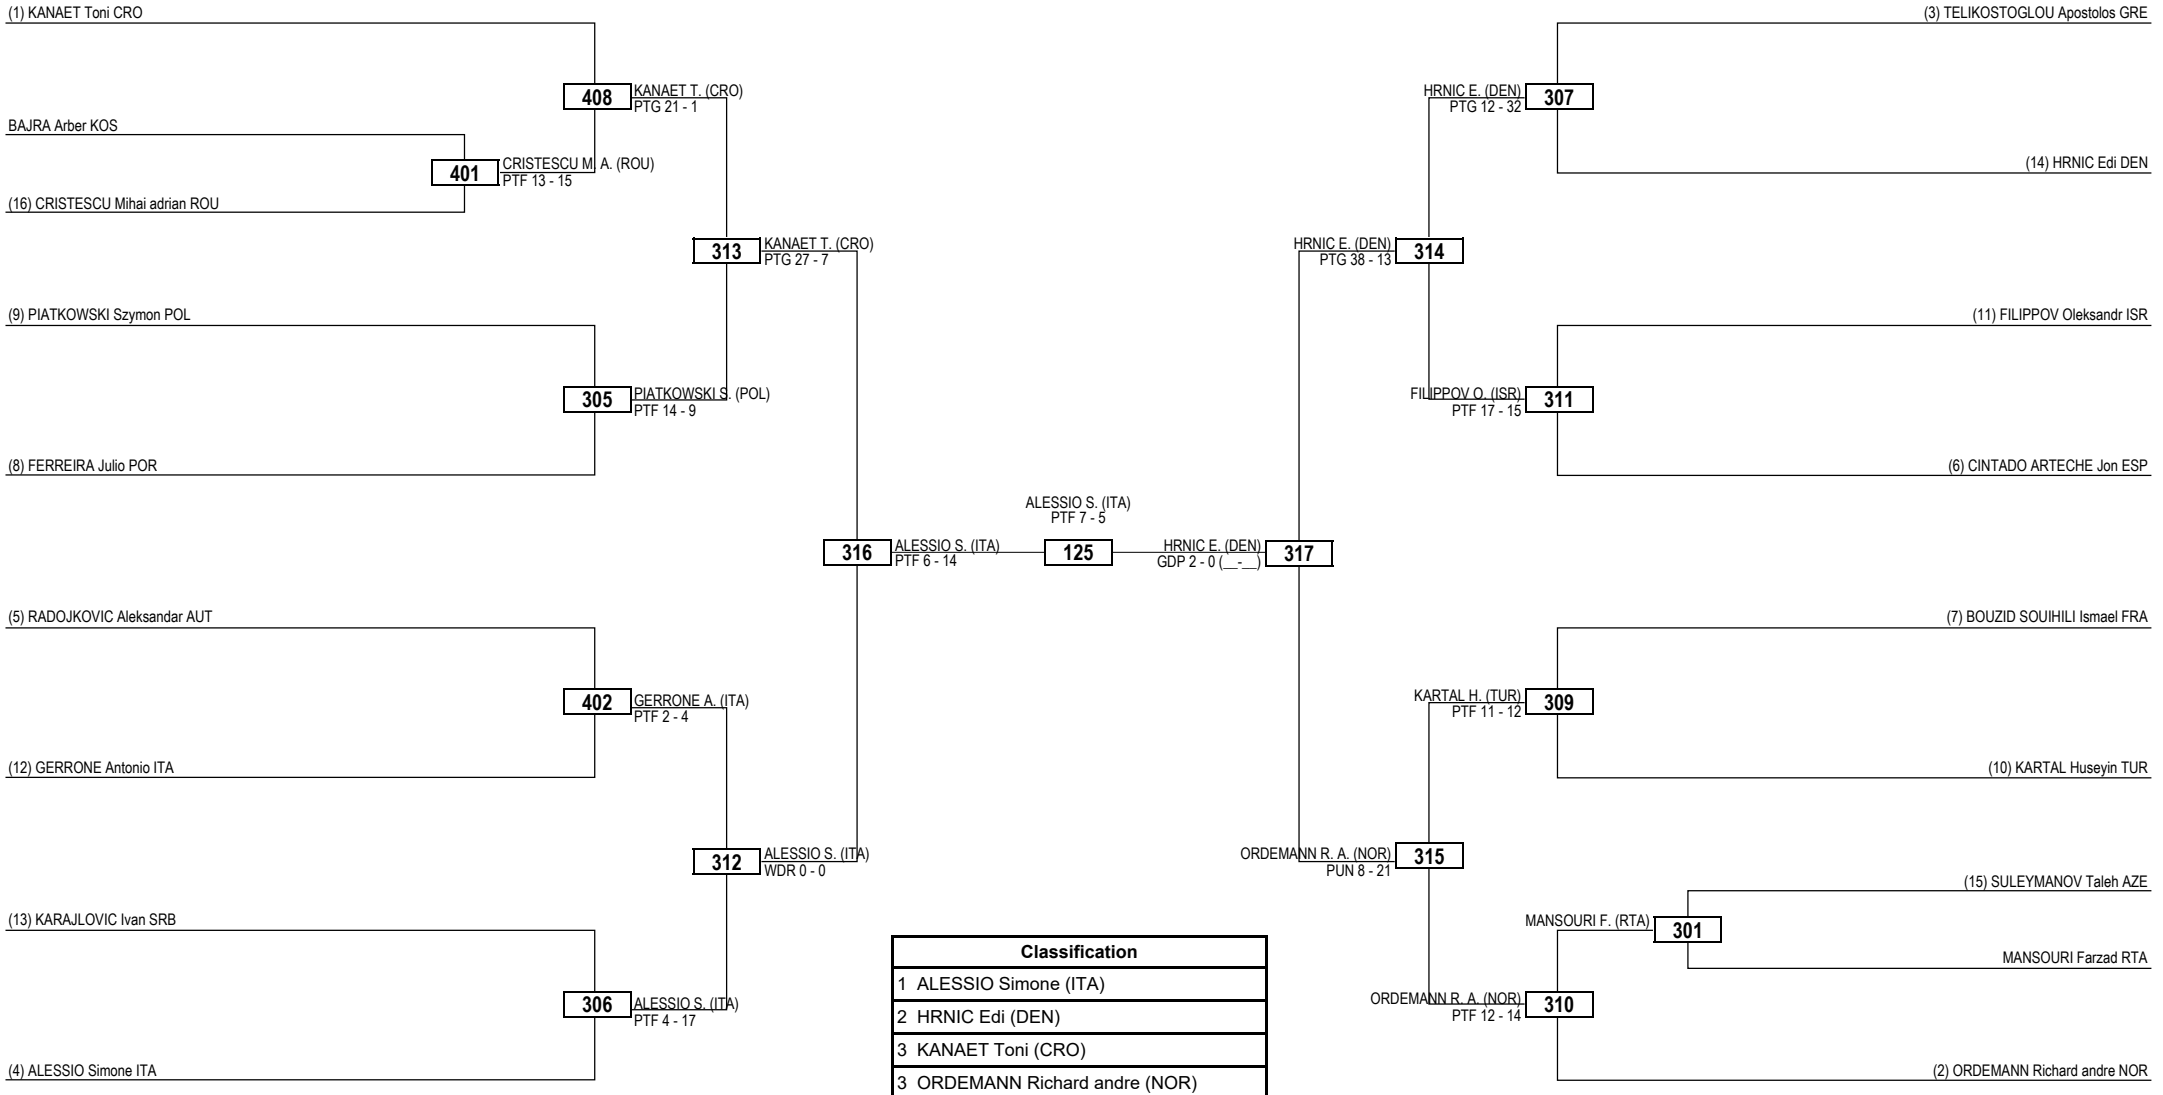

Round of 32   Round of 16   Quarterfinals   Semifinals   Final   Semifinals   Quarterfinals   Round of 16   Round of 32

Classification	
1	ALESSIO Simone (ITA)
2	HRNIC Edi (DEN)
3	KANAET Toni (CRO)
3	ORDEMANN Richard andre (NOR)

LEGEND RSC: Win by Referee Stop Contest   PTG: Win by Point Gap   SUP: Win by Superiority   DSQ: Win by Disqualification   DQB: Win by Disqualification for unsportsmanlike behavior   DWR: Double Withdrawal   R: Round
(x) **Seed**   PTF: Win by Final Score   GDP: Win by Golden Points   WDR: Win by Withdrawal   PUN: Win by Punitive Declaration   DDB: Double Disqualification for unsportsmanlike behavior   DDQ: Double Disqualification