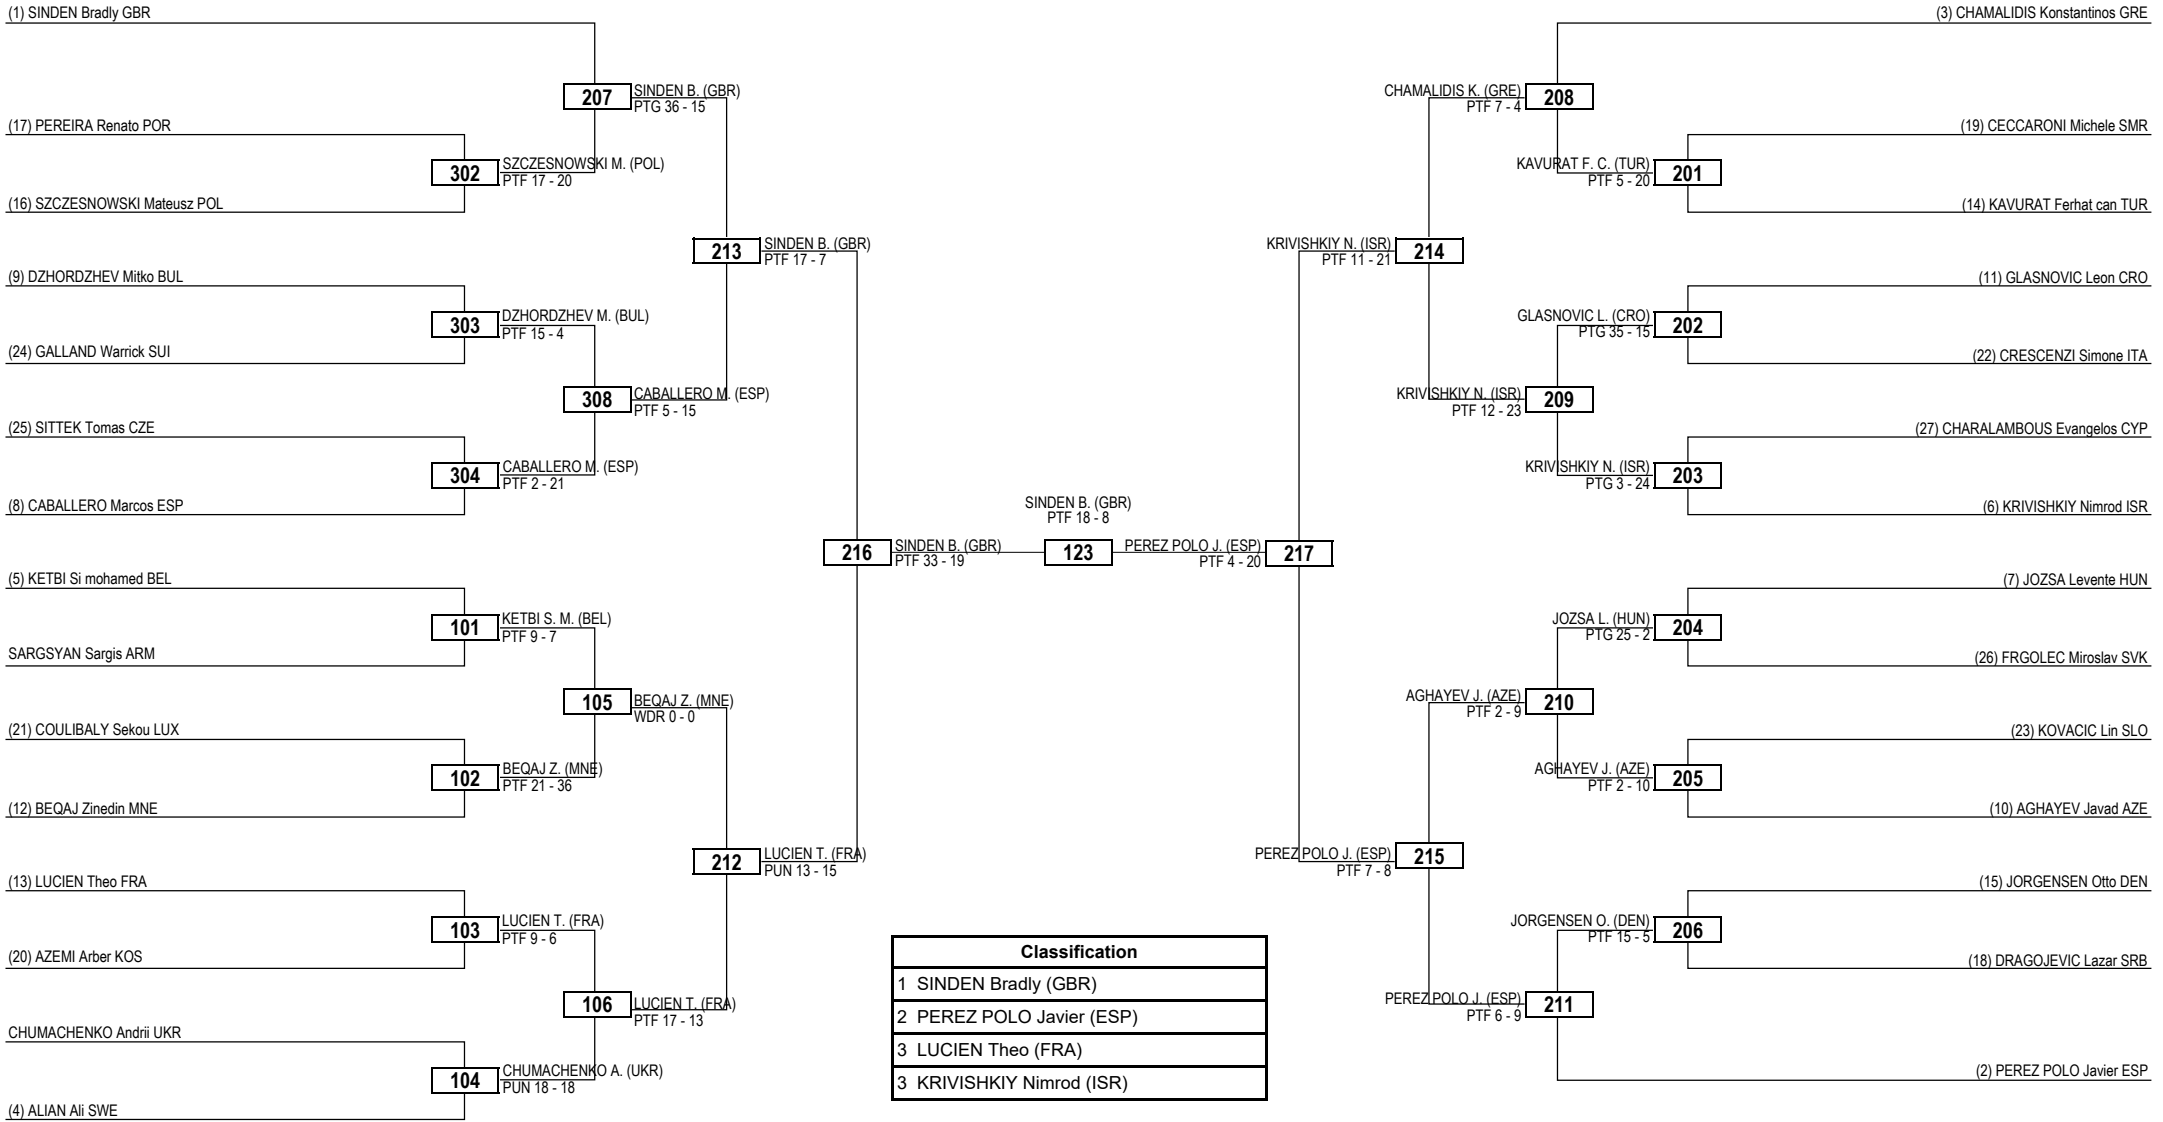

LEGEND RSC: Win by Referee Stop Contest PTG: Win by Point Gap SUP: Win by Superiority DSQ: Win by Disqualification DQB: Win by Disqualification for unsportsmanlike behavior DWR: Double Withdrawal R: Round
 (x) **Seed** PTF: Win by Final Score GDP: Win by Golden Points WDR: Win by Withdrawal PUN: Win by Punitive Declaration DDB: Double Disqualification for unsportsmanlike behavior DDQ: Double Disqualification

Round of 32 Round of 16 Quarterfinals Semifinals Final Semifinals Quarterfinals Round of 16 Round of 32

LEGEND RSC: Win by Referee Stop Contest PTG: Win by Point Gap SUP: Win by Superiority DSQ: Win by Disqualification DQB: Win by Disqualification for unsportsmanlike behavior DWR: Double Withdrawal R: Round
(x) Seed PTF: Win by Final Score GDP: Win by Golden Points WDR: Win by Withdrawal PUN: Win by Punitive Declaration DDB: Double Disqualification for unsportsmanlike behavior DDQ: Double Disqualification

Round of 32 Round of 16 Quarterfinals Semifinals Final Semifinals Quarterfinals Round of 16 Round of 32

LEGEND RSC: Win by Referee Stop Contest PTG: Win by Point Gap SUP: Win by Superiority DSQ: Win by Disqualification DQB: Win by Disqualification for unsportsmanlike behavior DWR: Double Withdrawal R: Round
 (x) **Seed** PTF: Win by Final Score GDP: Win by Golden Points WDR: Win by Withdrawal PUN: Win by Punitive Declaration DDB: Double Disqualification for unsportsmanlike behavior DDQ: Double Disqualification