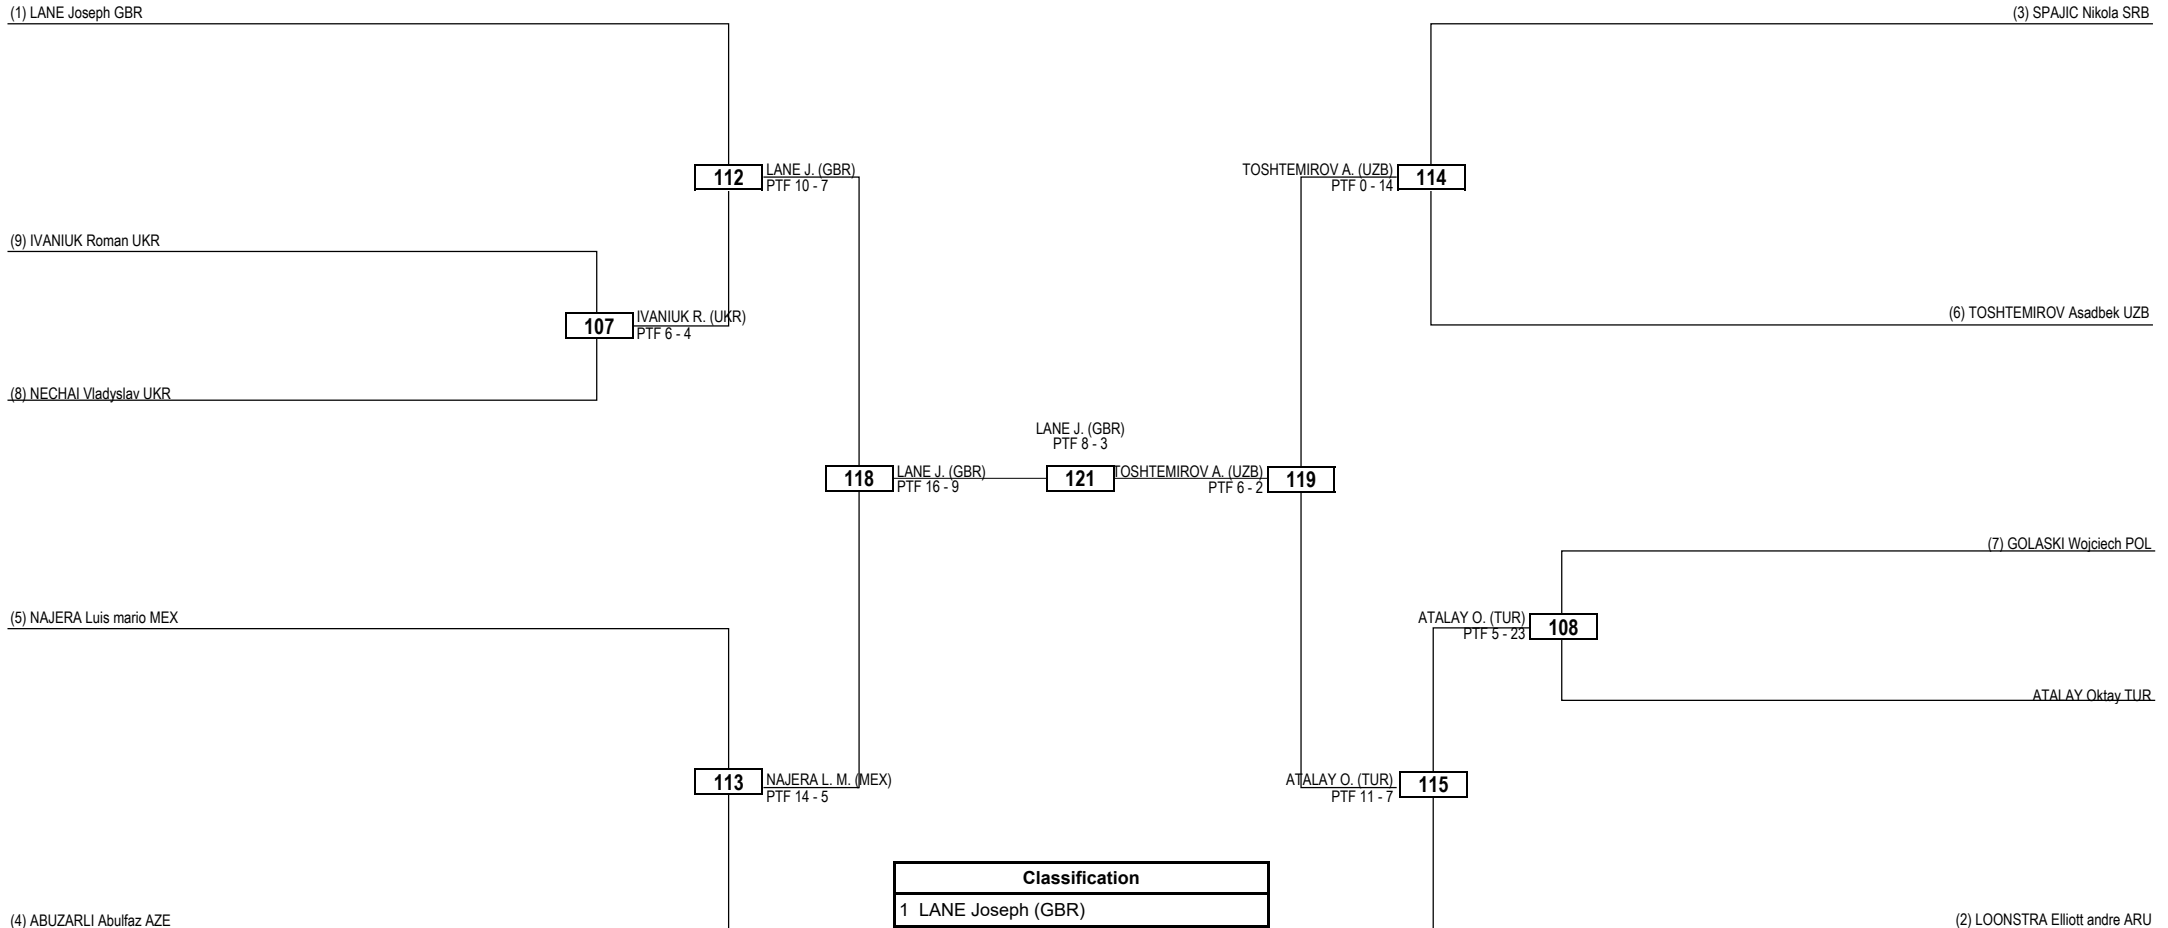

Quarterfinals Semifinals Final Semifinals Quarterfinals

Round of 16 Quarterfinals Semifinals Final Semifinals Quarterfinals Round of 16

Final

GURDAL G. (TUR)
PTF 17 - 14

(1) GURDAL Gamze TUR

120

(2) MICEV Marija SRB

Classification
1 GURDAL Gamze (TUR)
2 MICEV Marija (SRB)