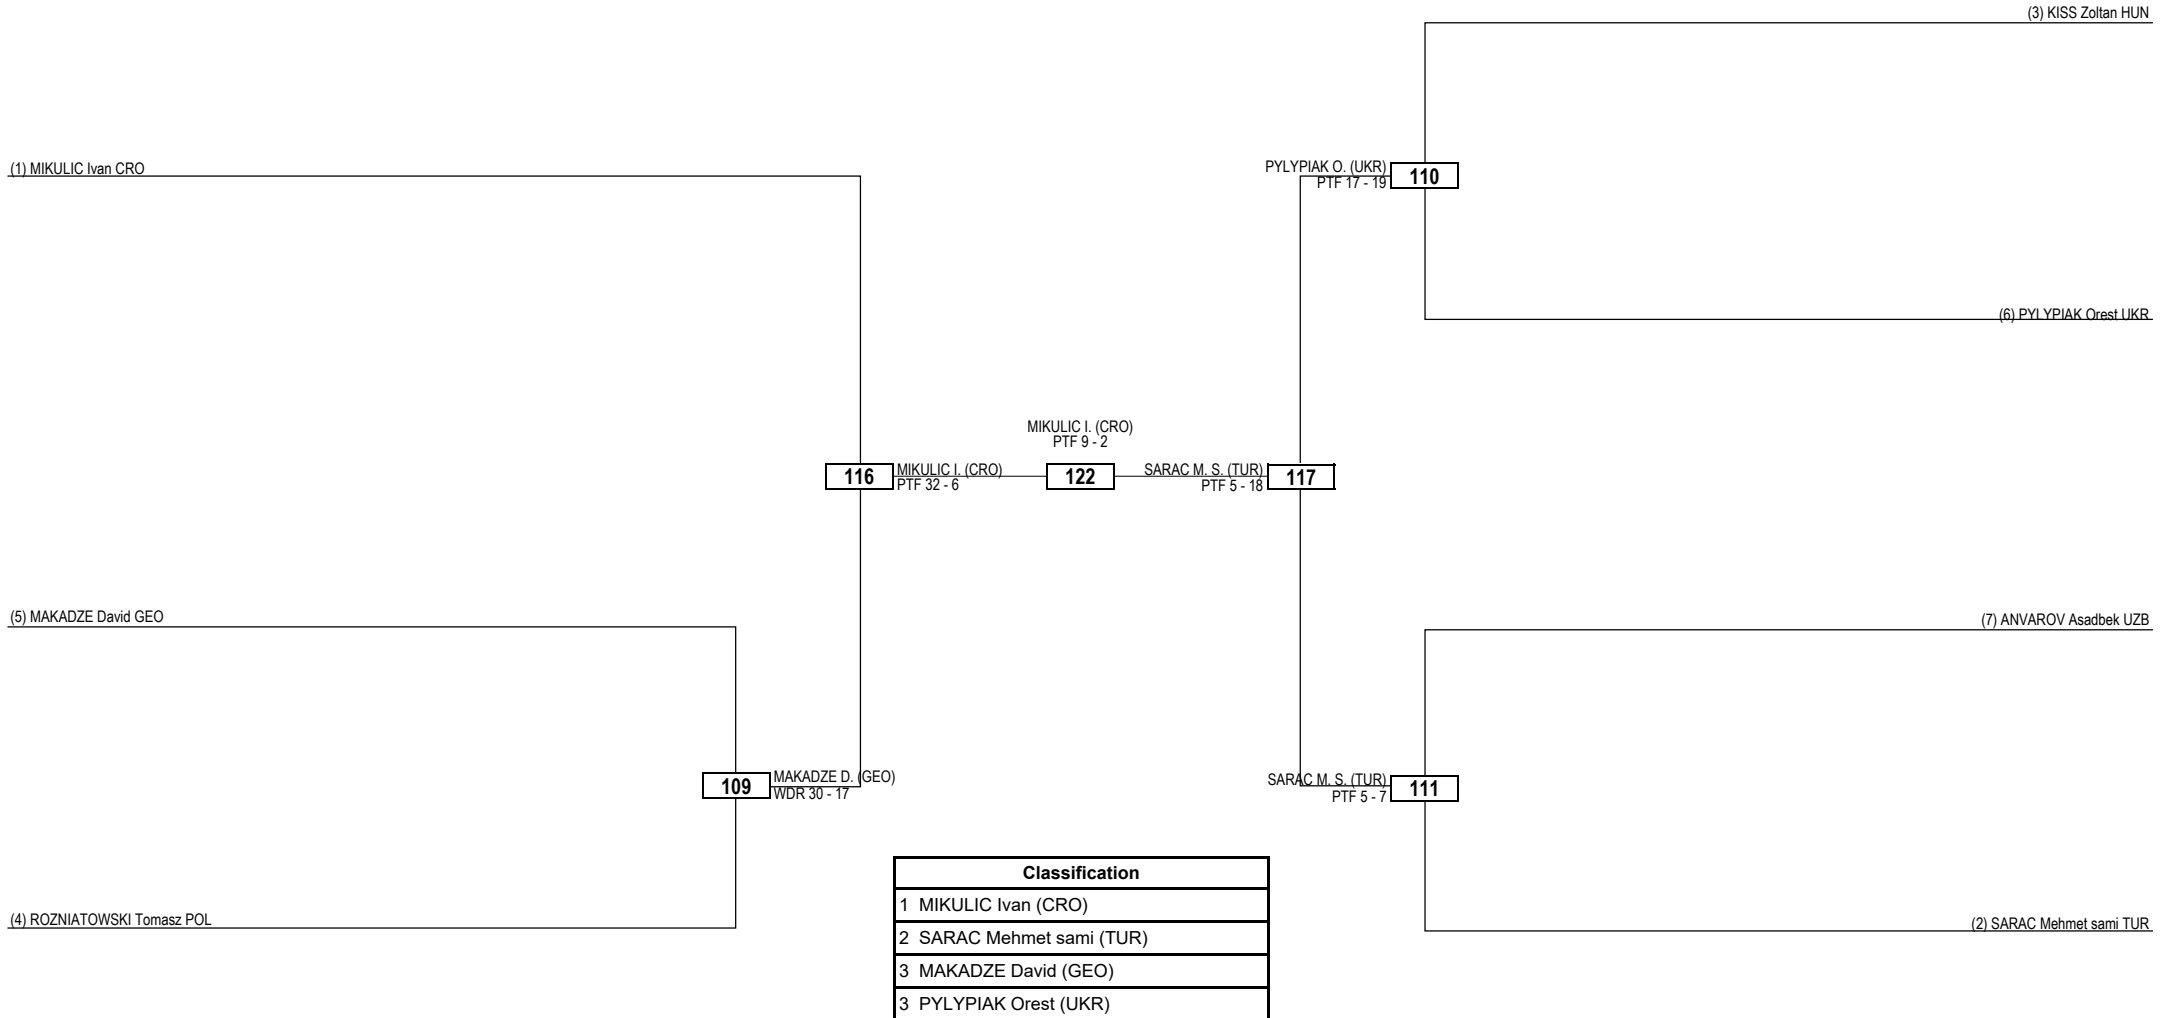

Quarterfinals Semifinals Final Semifinals Quarterfinals

Round of 16 Quarterfinals Semifinals Final Semifinals Quarterfinals Round of 16

Final

GURDAL G. (TUR)
PTF 17 - 14

(1) GURDAL Gamze TUR

120

(2) MICEV Marija SRB

Classification
1 GURDAL Gamze (TUR)
2 MICEV Marija (SRB)