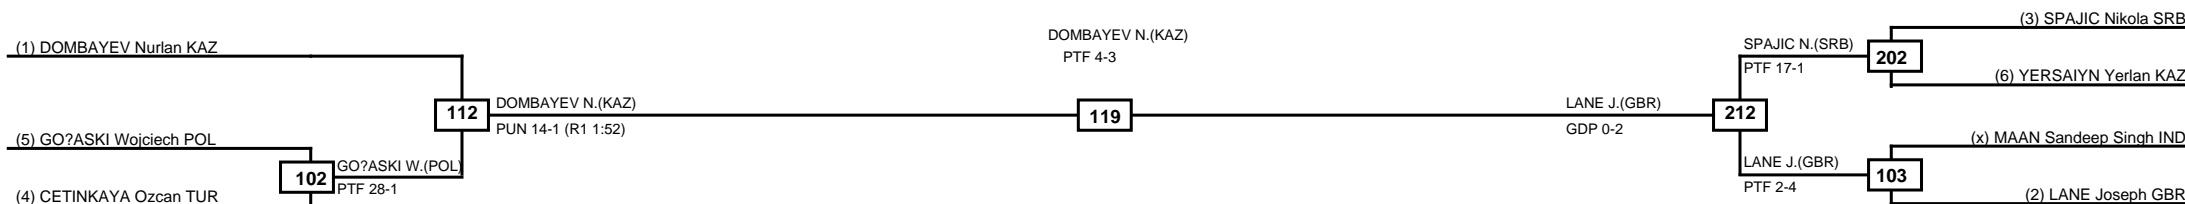

Quarterfinals Semifinals

Final

Semifinals

Quarterfinals

Classification
1 DOMBAYEV Nurlan KAZ
2 LANE Joseph GBR
3 SPAJIC Nikola SRB
3 GOÅSKI Wojciech POL

LEGEND RSC: Win by Referee stops contest PTG: Win by Point gap SUP: Win by Superiority DSQ: Win by Disqualification DQB: Win by Disqualification for Unsportsmanlike behavior DWR: Win by double Withdrawal R: Round  
(x)Seed PFT: Win by Final score GDP: Win by Golden points WDR: Win by Withdrawal PUN: Win by Punitive declaration DDB: Double disqualification for Unsportsmanlike behavior DDQ: Double Disqualification

Quarterfinals Semifinals

Final

Semifinals

Quarterfinals

Classification
1 CELIK Fatih TUR
2 KESICKI Maciej POL
3 ATALAY Oktay TUR
3 KARADZIC Edi CRO

**LEGEND** RSC: Win by Referee stops contest    PTG: Win by Point gap    SUP: Win by Superiority    DSQ: Win by Disqualification    DQB: Win by Disqualification for Unsportsmanlike behavior    DWR: Win by double Withdrawal    R: Round  
 (x)Seed    PFT: Win by Final score    GDP: Win by Golden points    WDR: Win by Withdrawal    PUN: Win by Punitive declaration    DDB: Double disqualification for Unsportsmanlike behavior    DDQ: Double Disqualification