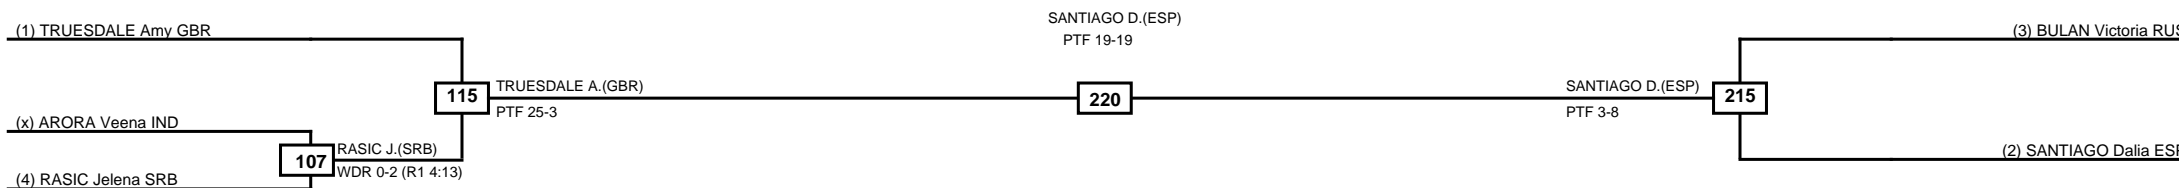

Quarterfinals Semifinals

Final

Semifinals

Quarterfinals

Classification
1 SANTIAGO Dalia ESP
2 TRUESDALE Amy GBR
3 BULAN Victoria RUS
3 RASIC Jelena SRB

LEGEND RSC: Win by Referee stops contest   PTF: Win by Point gap   SUP: Win by Superiority   DSQ: Win by Disqualification   DQB: Win by Disqualification for Unsportsmanlike behavior   DWR: Win by double Withdrawal   R: Round
(x)Seed   PFT: Win by Final score   GDP: Win by Golden points   WDR: Win by Withdrawal   PUN: Win by Punitive declaration   DDB: Double disqualification for Unsportsmanlike behavior   DDQ: Double Disqualification