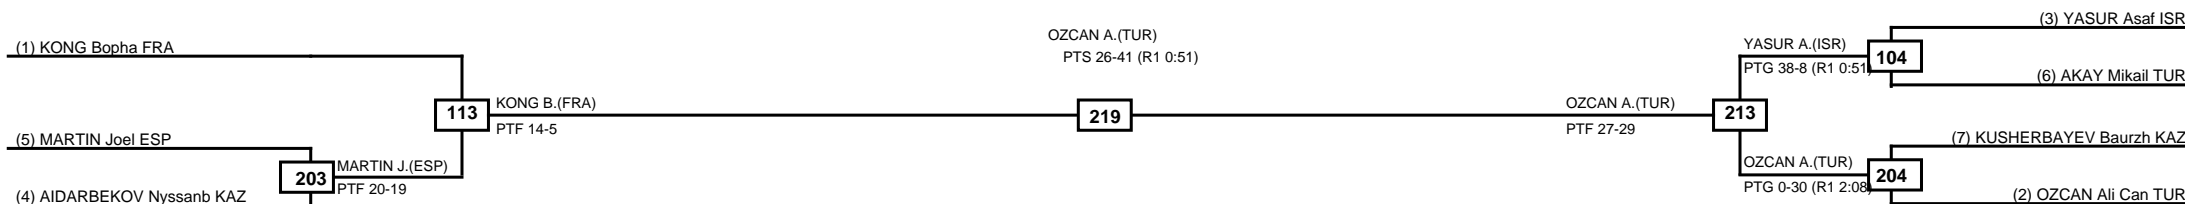

Quarterfinals Semifinals

Final

Semifinals

Quarterfinals

Classification
1 OZCAN Ali Can TUR
2 KONG Bopha FRA
3 YASUR Asaf ISR
3 MARTIN Joel ESP

LEGEND RSC: Win by Referee stops contest PTG: Win by Point gap SUP: Win by Superiority DSQ: Win by Disqualification DQB: Win by Disqualification for Unsportsmanlike behavior DWR: Win by double Withdrawal R: Round
(x)Seed PFT: Win by Final score GDP: Win by Golden points WDR: Win by Withdrawal PUN: Win by Punitive declaration DDB: Double disqualification for Unsportsmanlike behavior DDQ: Double Disqualification