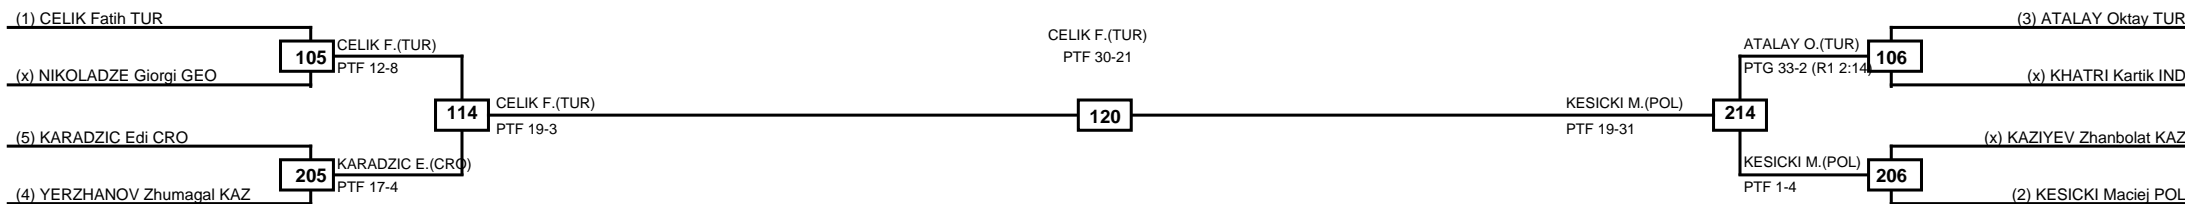

Quarterfinals Semifinals

Final

Semifinals

Quarterfinals

Classification
1 CELIK Fatih TUR
2 KESICKI Maciej POL
3 ATALAY Oktay TUR
3 KARADZIC Edi CRO

LEGEND RSC: Win by Referee stops contest   PTG: Win by Point gap   SUP: Win by Superiority   DSQ: Win by Disqualification   DQB: Win by Disqualification for Unsportsmanlike behavior   DWR: Win by double Withdrawal   R: Round
(x)Seed   PFT: Win by Final score   GDP: Win by Golden points   WDR: Win by Withdrawal   PUN: Win by Punitive declaration   DDB: Double disqualification for Unsportsmanlike behavior   DDQ: Double Disqualification