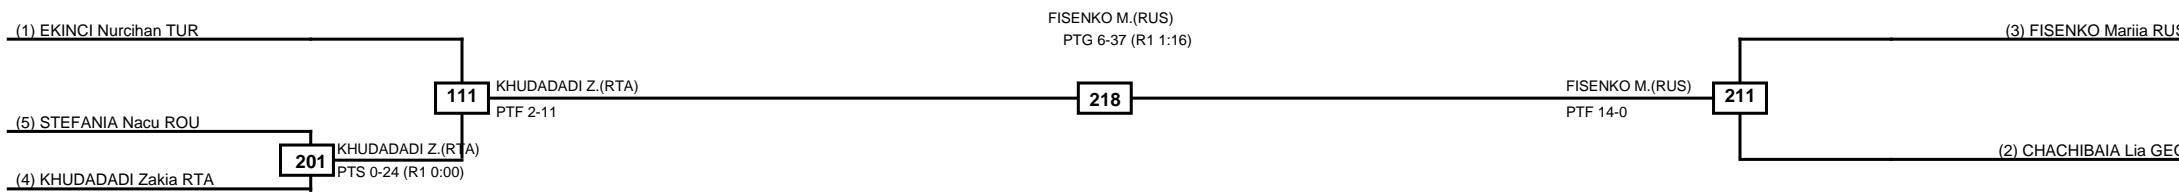

Quarterfinals Semifinals

Final

Semifinals

Quarterfinals

Classification
1 FISENKO Maria RUS
2 KHUDADADI Zakia RTA
3 EKINCI Nurcihan TUR
3 CHACHIBAIA Lia GEO

LEGEND RSC: Win by Referee stops contest PTG: Win by Point gap SUP: Win by Superiority DSQ: Win by Disqualification DQB: Win by Disqualification for Unsportsmanlike behavior DWR: Win by double Withdrawal R: Round
(x)Seed PFT: Win by Final score GDP: Win by Golden points WDR: Win by Withdrawal PUN: Win by Punitive declaration DDB: Double disqualification for Unsportsmanlike behavior DDQ: Double Disqualification