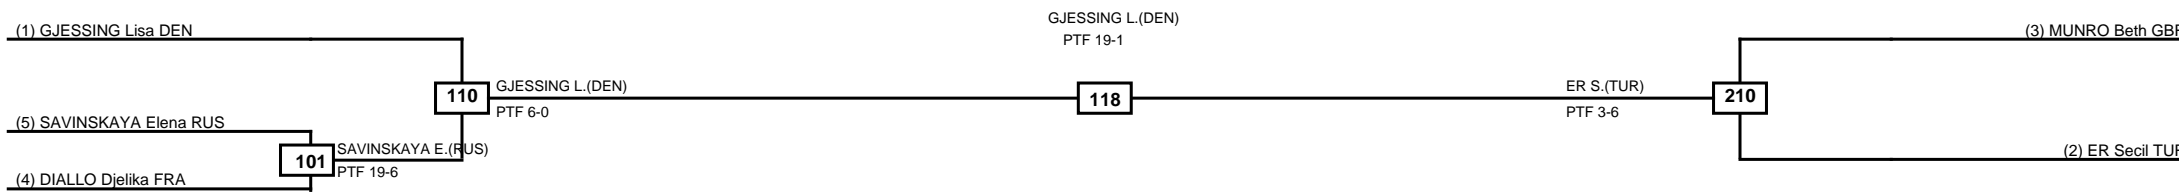

Quarterfinals Semifinals

Final

Semifinals

Quarterfinals

Classification
1 GJESSING Lisa DEN
2 ER Secil TUR
3 SAVINSKAYA Elena RUS
3 MUNRO Beth GBR

LEGEND RSC: Win by Referee stops contest PTG: Win by Point gap SUP: Win by Superiority DSQ: Win by Disqualification DQB: Win by Disqualification for Unsportsmanlike behavior DWR: Win by double Withdrawal R: Round
(x)Seed PFT: Win by Final score GDP: Win by Golden points WDR: Win by Withdrawal PUN: Win by Punitive declaration DDB: Double disqualification for Unsportsmanlike behavior DDQ: Double Disqualification