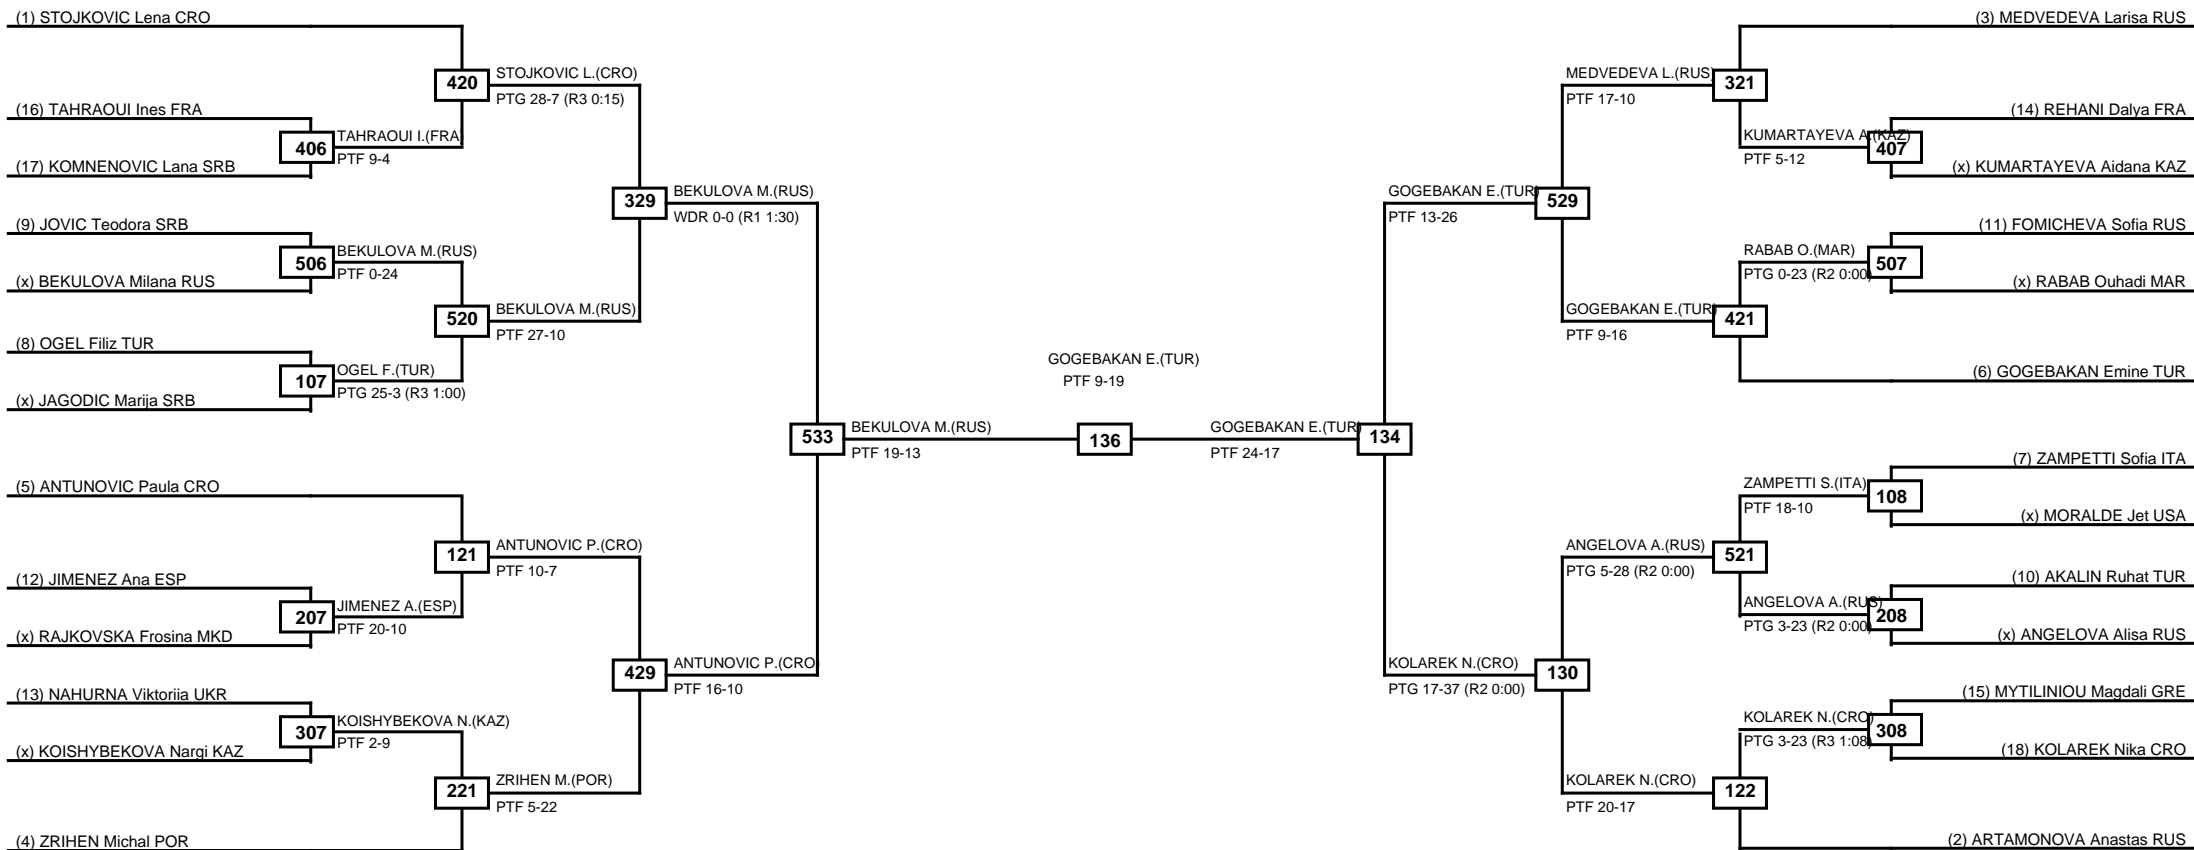

Round of 32   Round of 16   Quarterfinals   Semifinals   Final   Semifinals   Quarterfinals   Round of 16   Round of 32

Classification
1 GOGEBAKAN Emine TUR
2 BEKULOVA Milana RUS
3 KOLAREK Nika CRO
3 ANTUNOVIC Paula CRO

LEGEND RSC: Win by Referee stops contest PTF: Win by Point gap SUP: Win by Superiority DSQ: Win by Disqualification DQB: Win by Disqualification for Unsportsmanlike behavior DWR: Win by double Withdrawal R: Round
(x)Seed PFT: Win by Final score GDP: Win by Golden points WDR: Win by Withdrawal PUN: Win by Punitive declaration DDB: Double disqualification for Unsportsmanlike behavior DDQ: Double Disqualification