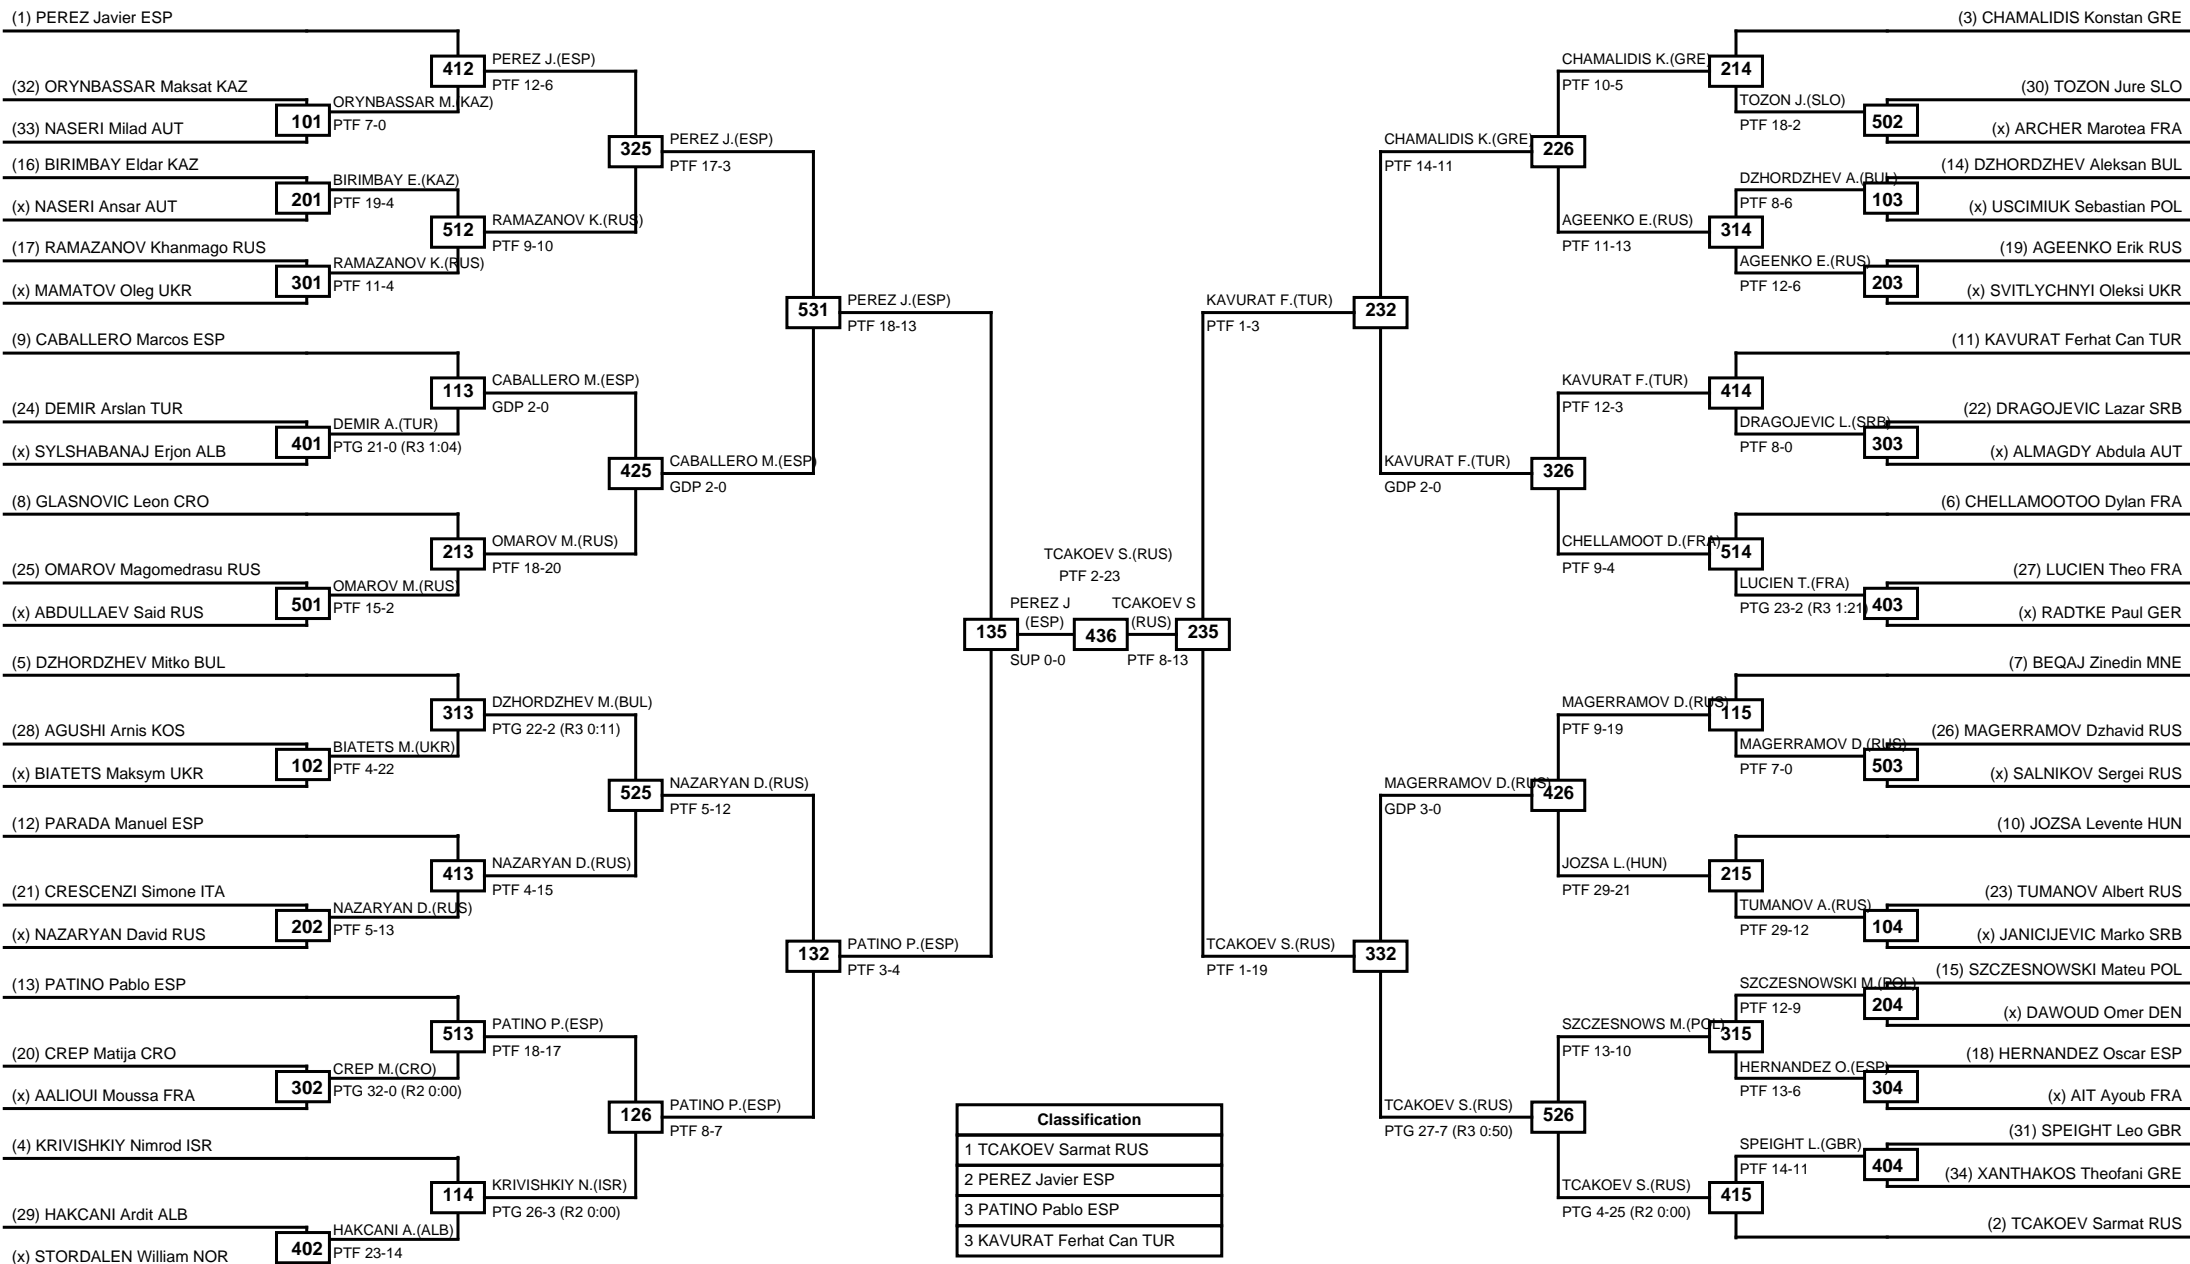

Round of 32 Round of 16 Quarterfinals Semifinals Final Semifinals Quarterfinals Round of 16 Round of 32

Classification
1 SAPINA Ivan CRO
2 DUISEBAY Smaiyl KAZ
3 KAMALOV Rafael RUS
3 CUNNINGHAM Caden GBR

LEGEND RSC: Win by Referee stops contest PTF: Win by Point gap SUP: Win by Superiority DSQ: Win by Disqualification DQB: Win by Disqualification for Unsportsmanlike behavior DWR: Win by double Withdrawal R: Round
(x)Seed PFT: Win by Final score GDP: Win by Golden points WDR: Win by Withdrawal PUN: Win by Punitive declaration DDB: Double disqualification for Unsportsmanlike behavior DDQ: Double Disqualification

Round of 64 Round of 32 Round of 16 Quarterfinals Semifinals Final Semifinals Quarterfinals Round of 16 Round of 32 Round of 64

LEGEND RSC: Win by Referee stops contest PTF: Win by Point gap SUP: Win by Superiority DSQ: Win by Disqualification DQB: Win by Disqualification for Unsportsmanlike behavior DWR: Win by double Withdrawal R: Round
 (x)Seed PFT: Win by Final score GDP: Win by Golden points WDR: Win by Withdrawal PUN: Win by Punitive declaration DDB: Double disqualification for Unsportsmanlike behavior DDQ: Double Disqualification

Round of 64 Round of 32 Round of 16 Quarterfinals Semifinals Final Semifinals Quarterfinals Round of 16 Round of 32 Round of 64

LEGEND RSC: Win by Referee stops contest PTG: Win by Point gap SUP: Win by Superiority DSQ: Win by Disqualification DQB: Win by Disqualification for Unsportsmanlike behavior DWR: Win by double Withdrawal R: Round
 (x)Seed PFT: Win by Final score GDP: Win by Golden points WDR: Win by Withdrawal PUN: Win by Punitive declaration DDB: Double disqualification for Unsportsmanlike behavior DDQ: Double Disqualification