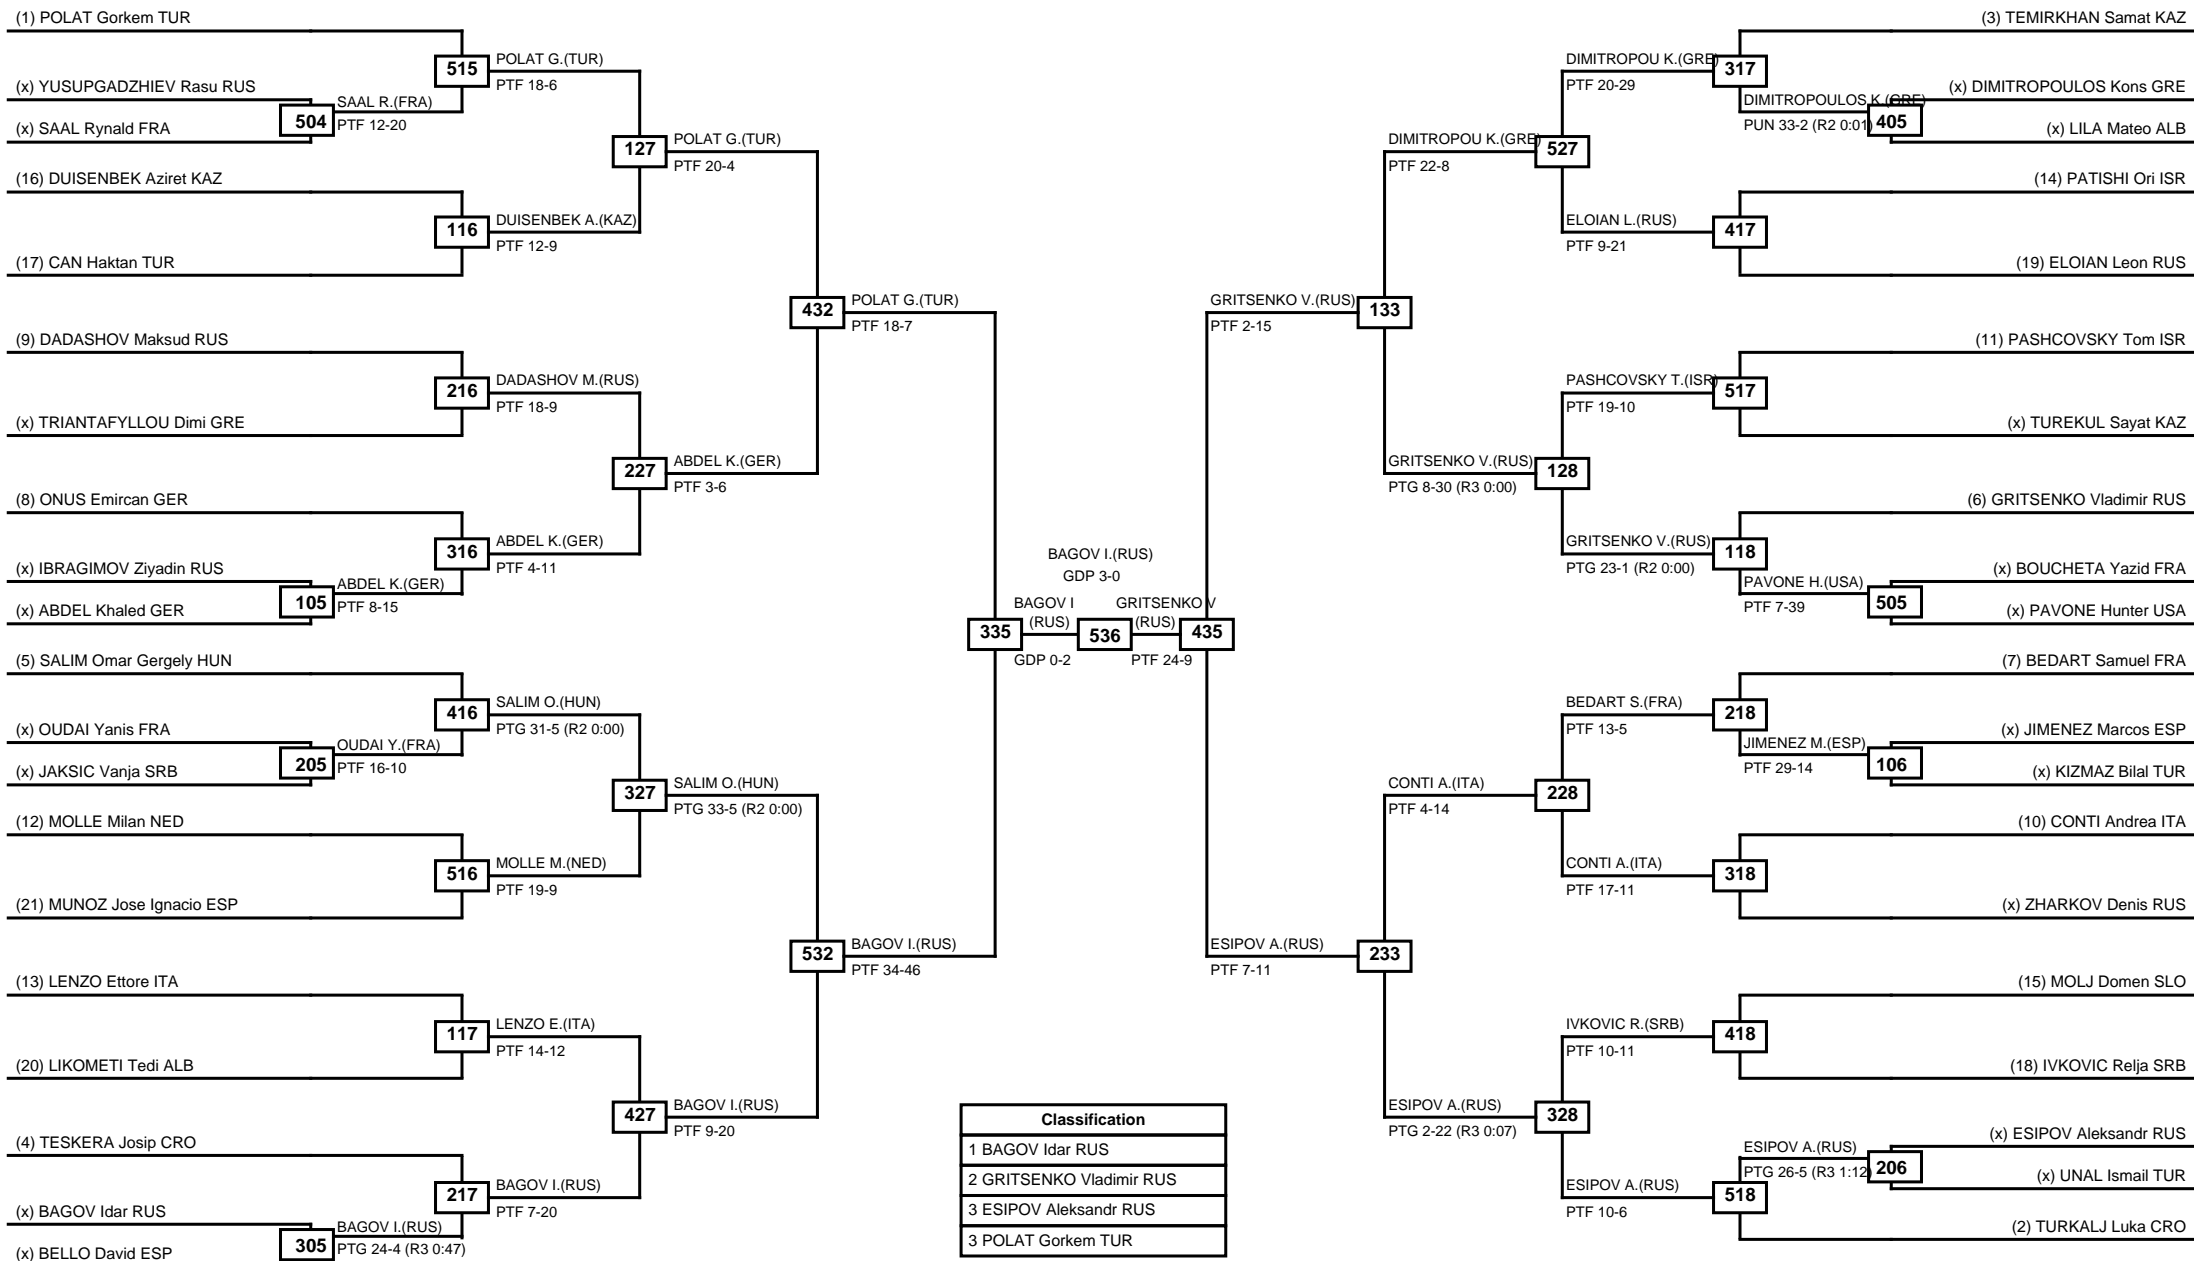

Round of 32 Round of 16 Quarterfinals Semifinals Final Semifinals Quarterfinals Round of 16 Round of 32

Classification
1 SAPINA Ivan CRO
2 DUISEBAY Smaiyl KAZ
3 KAMALOV Rafael RUS
3 CUNNINGHAM Caden GBR

LEGEND RSC: Win by Referee stops contest PTF: Win by Point gap SUP: Win by Superiority DSQ: Win by Disqualification DQB: Win by Disqualification for Unsportsmanlike behavior DWR: Win by double Withdrawal R: Round
(x)Seed PFT: Win by Final score GDP: Win by Golden points WDR: Win by Withdrawal PUN: Win by Punitive declaration DDB: Double disqualification for Unsportsmanlike behavior DDQ: Double Disqualification

Round of 64 Round of 32 Round of 16 Quarterfinals Semifinals Final Semifinals Quarterfinals Round of 16 Round of 32 Round of 64

LEGEND RSC: Win by Referee stops contest PTF: Win by Point gap SUP: Win by Superiority DSQ: Win by Disqualification DQB: Win by Disqualification for Unsportsmanlike behavior DWR: Win by double Withdrawal R: Round
 (x)Seed PFT: Win by Final score GDP: Win by Golden points WDR: Win by Withdrawal PUN: Win by Punitive declaration DDB: Double disqualification for Unsportsmanlike behavior DDQ: Double Disqualification

Round of 64 Round of 32 Round of 16 Quarterfinals Semifinals Final Semifinals Quarterfinals Round of 16 Round of 32 Round of 64

LEGEND RSC: Win by Referee stops contest PTG: Win by Point gap SUP: Win by Superiority DSQ: Win by Disqualification DQB: Win by Disqualification for Unsportsmanlike behavior DWR: Win by double Withdrawal R: Round
 (x)Seed PFT: Win by Final score GDP: Win by Golden points WDR: Win by Withdrawal PUN: Win by Punitive declaration DDB: Double disqualification for Unsportsmanlike behavior DDQ: Double Disqualification