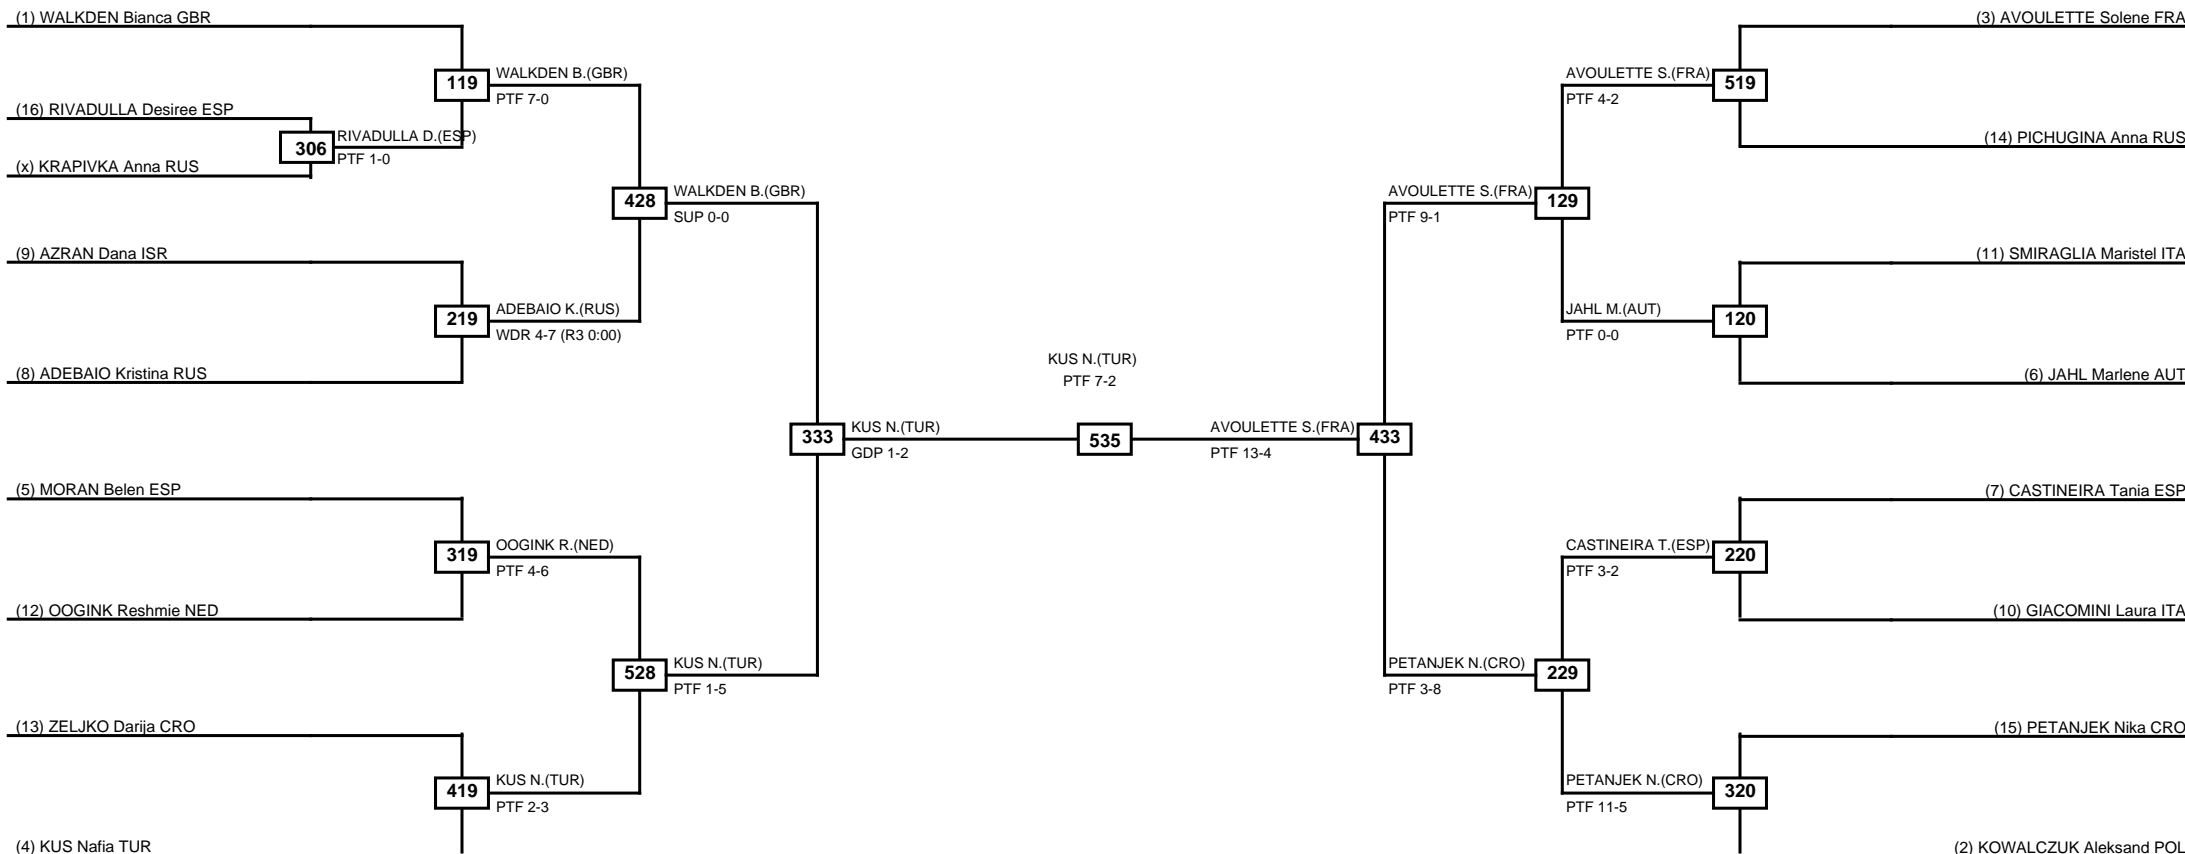

Round of 32   Round of 16   Quarterfinals   Semifinals   Final   Semifinals   Quarterfinals   Round of 16   Round of 32

Classification
1 KUS Nafia TUR
2 AVOULETTE Solene FRA
3 WALKDEN Bianca GBR
3 PETANJEK Nika CRO

LEGEND RSC: Win by Referee stops contest   PTF: Win by Point gap   SUP: Win by Superiority   DSQ: Win by Disqualification   DQB: Win by Disqualification for Unsportsmanlike behavior   DWR: Win by double Withdrawal   R: Round
(x)Seed   PFT: Win by Final score   GDP: Win by Golden points   WDR: Win by Withdrawal   PUN: Win by Punitive declaration   DDB: Double disqualification for Unsportsmanlike behavior   DDQ: Double Disqualification