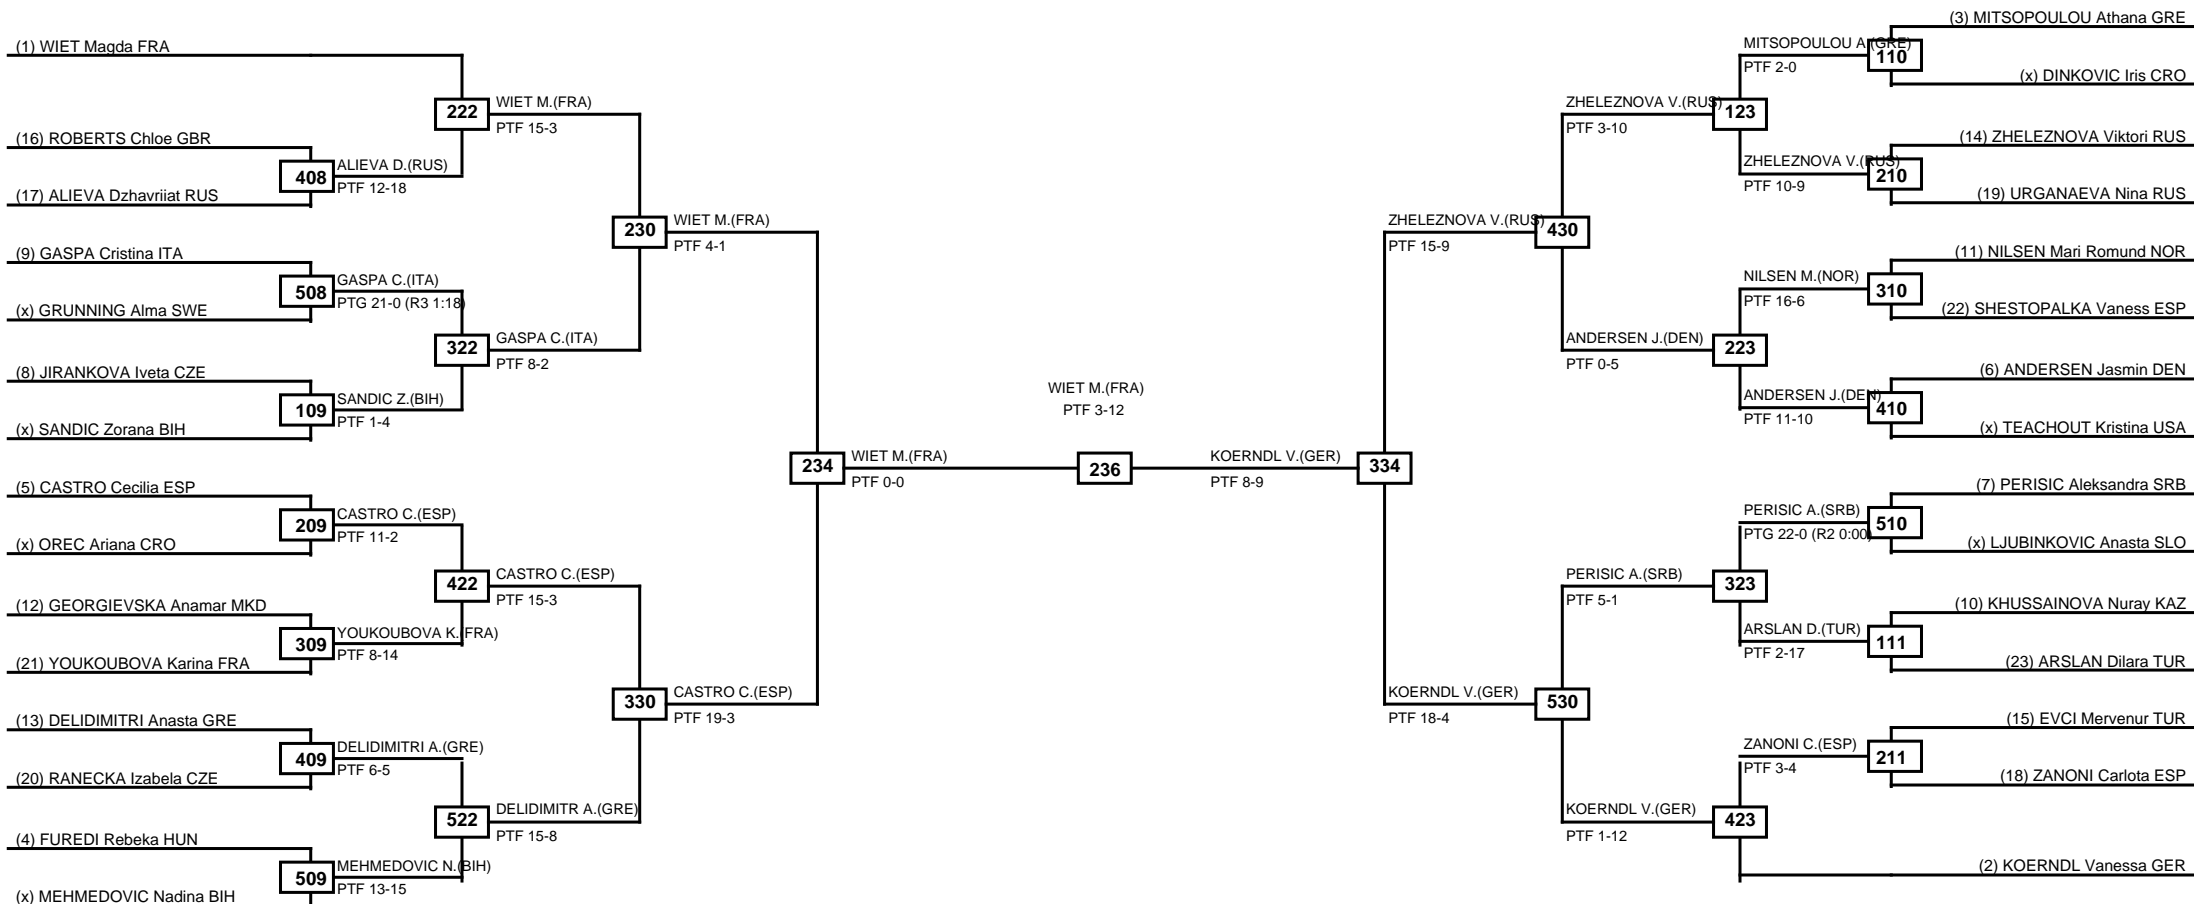

Round of 32   Round of 16   Quarterfinals   Semifinals   Final   Semifinals   Quarterfinals   Round of 16   Round of 32

Classification
1 WIET Magda FRA
2 KOERNDL Vanessa GER
3 ZHELEZNOVA Viktoriia RUS
3 CASTRO Cecilia ESP

LEGEND RSC: Win by Referee stops contest   PTF: Win by Point gap   SUP: Win by Superiority   DSQ: Win by Disqualification   DQB: Win by Disqualification for Unsportsmanlike behavior   DWR: Win by double Withdrawal   R: Round
(x)Seed   PFT: Win by Final score   GDP: Win by Golden points   WDR: Win by Withdrawal   PUN: Win by Punitive declaration   DDB: Double disqualification for Unsportsmanlike behavior   DDQ: Double Disqualification