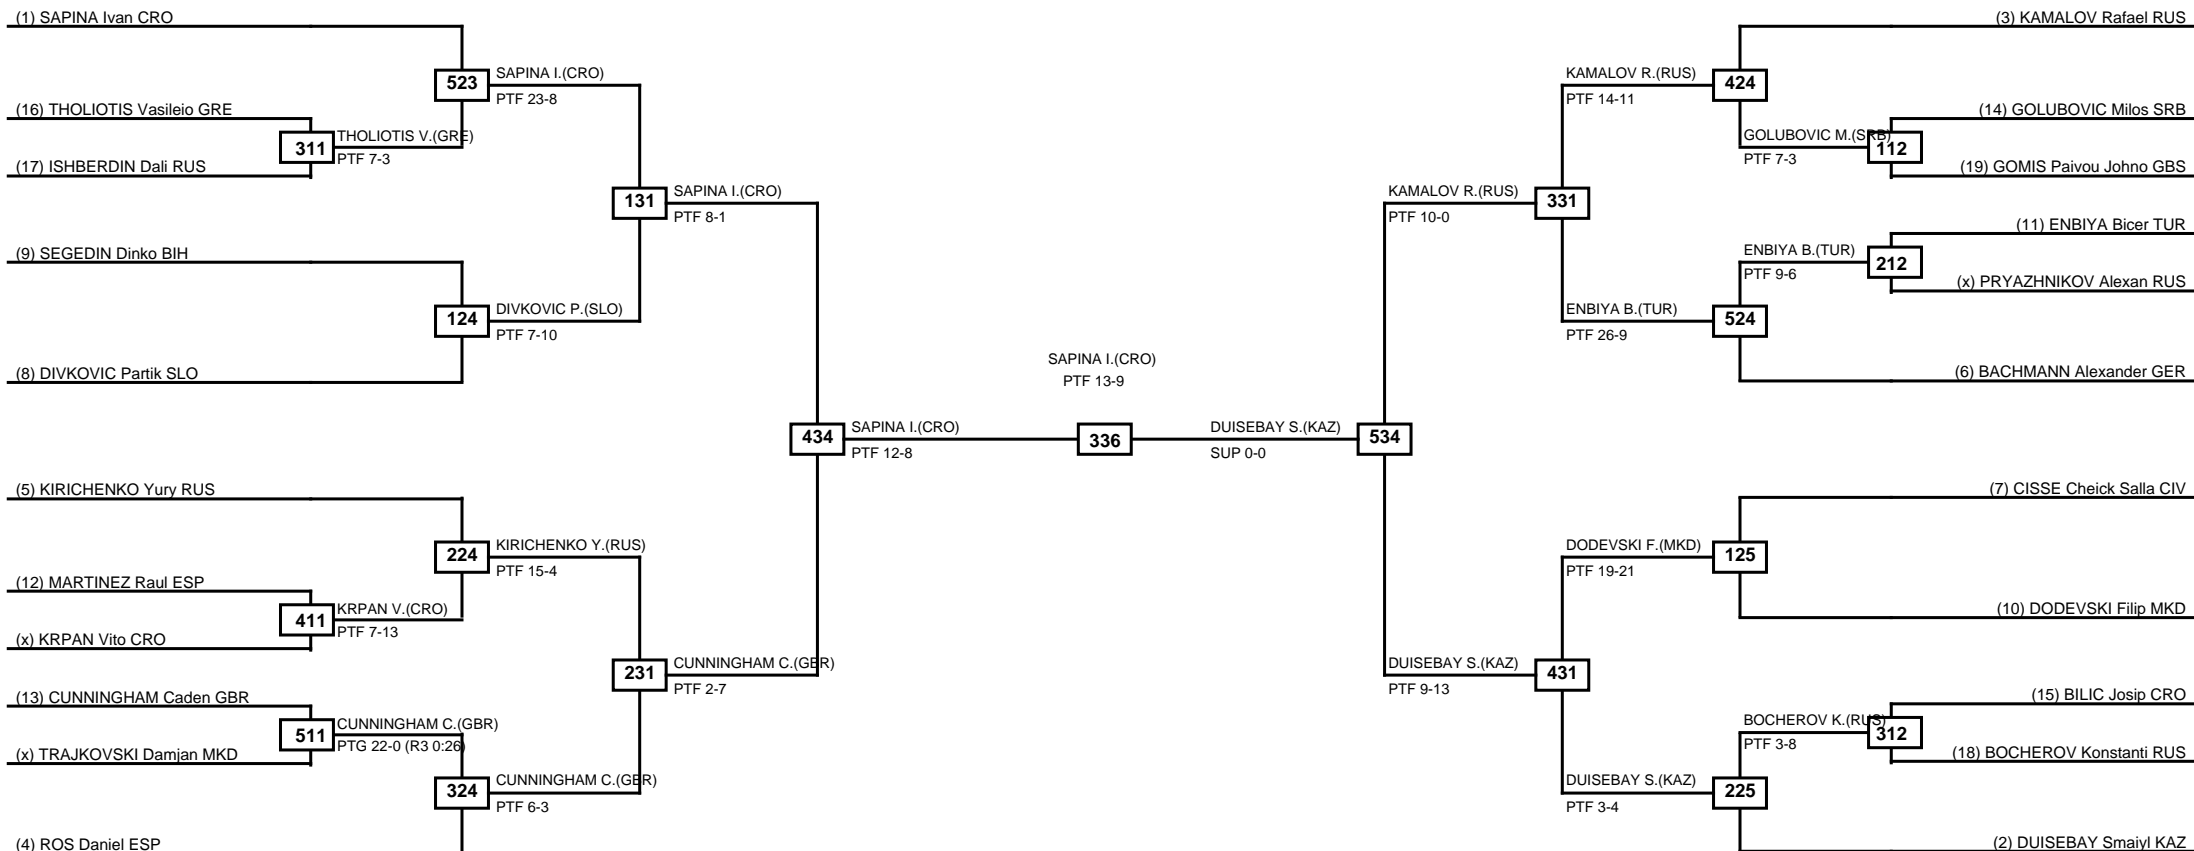

Round of 32 Round of 16 Quarterfinals Semifinals Final Semifinals Quarterfinals Round of 16 Round of 32

Classification
1 SAPINA Ivan CRO
2 DUISEBAY Smaiyl KAZ
3 KAMALOV Rafael RUS
3 CUNNINGHAM Caden GBR

LEGEND RSC: Win by Referee stops contest PTF: Win by Point gap SUP: Win by Superiority DSQ: Win by Disqualification DQB: Win by Disqualification for Unsportsmanlike behavior DWR: Win by double Withdrawal R: Round
(x)Seed PFT: Win by Final score GDP: Win by Golden points WDR: Win by Withdrawal PUN: Win by Punitive declaration DDB: Double disqualification for Unsportsmanlike behavior DDQ: Double Disqualification

Round of 64 Round of 32 Round of 16 Quarterfinals Semifinals Final Semifinals Quarterfinals Round of 16 Round of 32 Round of 64

LEGEND RSC: Win by Referee stops contest PTF: Win by Point gap SUP: Win by Superiority DSQ: Win by Disqualification DQB: Win by Disqualification for Unsportsmanlike behavior DWR: Win by double Withdrawal R: Round
 (x)Seed PFT: Win by Final score GDP: Win by Golden points WDR: Win by Withdrawal PUN: Win by Punitive declaration DDB: Double disqualification for Unsportsmanlike behavior DDQ: Double Disqualification

Round of 64 Round of 32 Round of 16 Quarterfinals Semifinals Final Semifinals Quarterfinals Round of 16 Round of 32 Round of 64

LEGEND RSC: Win by Referee stops contest PTG: Win by Point gap SUP: Win by Superiority DSQ: Win by Disqualification DQB: Win by Disqualification for Unsportsmanlike behavior DWR: Win by double Withdrawal R: Round
 (x)Seed PFT: Win by Final score GDP: Win by Golden points WDR: Win by Withdrawal PUN: Win by Punitive declaration DDB: Double disqualification for Unsportsmanlike behavior DDQ: Double Disqualification