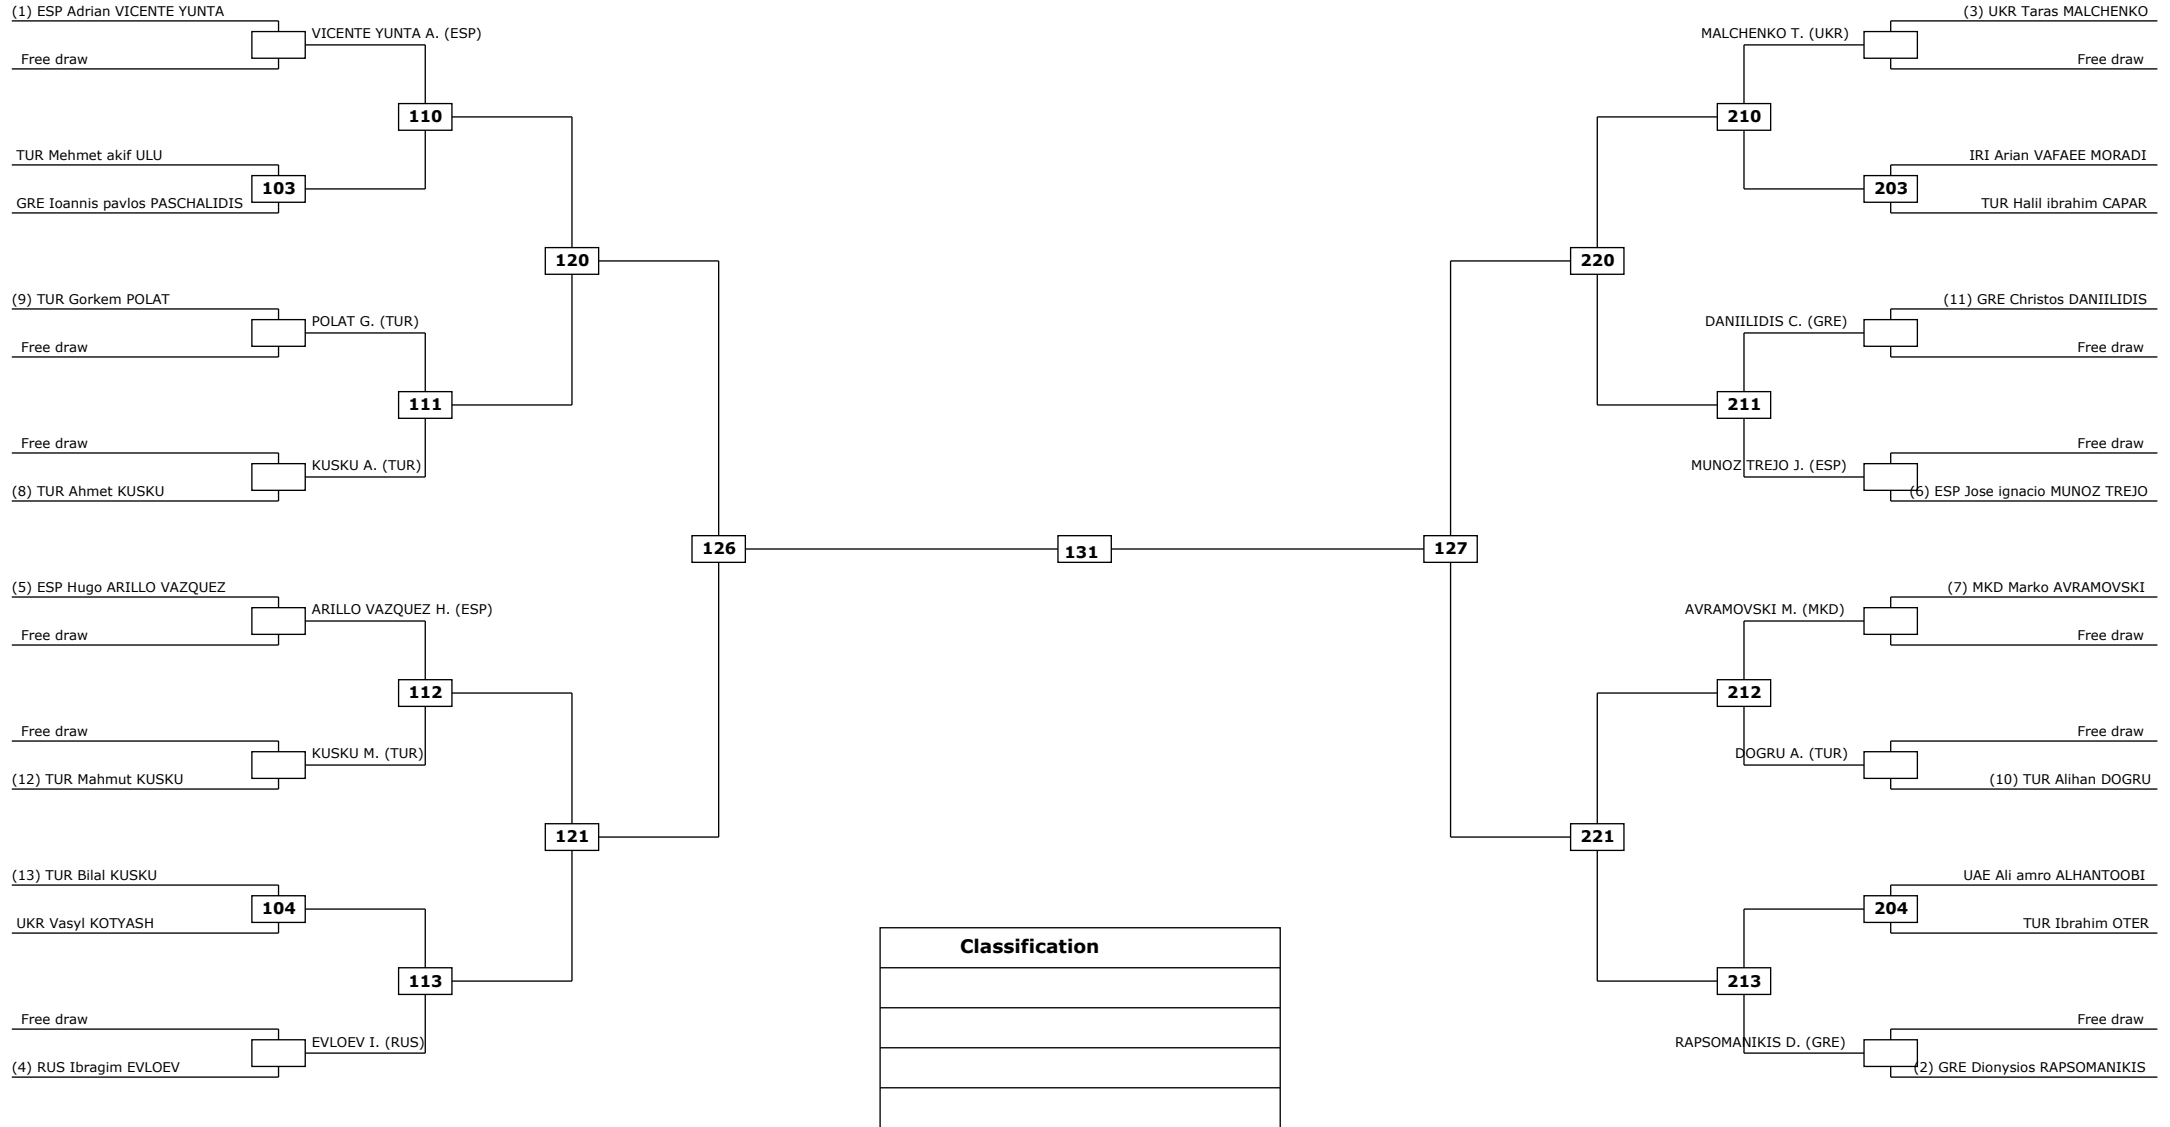

Round of 32 Round of 16 Quarter finals Semifinals Final Semifinals Quarter finals Round of 16 Round of 32

LEGEND: (RSC) Win by Referee stop the contest (PTG) Win by Point Gap (SUP) Win by Superiority (DSQ) Win by Disqualification (DOB) Win by Disqualification for unsportsmanlike behavior (DWR) Double Withdrawal R: Round
 (x): Seed: (PTF) Win by final score (GDP) Win by Golden Points (WDR) Win by Withdrawal (PUN) Win by Punitive Declaration (DDB) Double Disqualification for unsportsmanlike behavior (DDQ) Double Disqualification