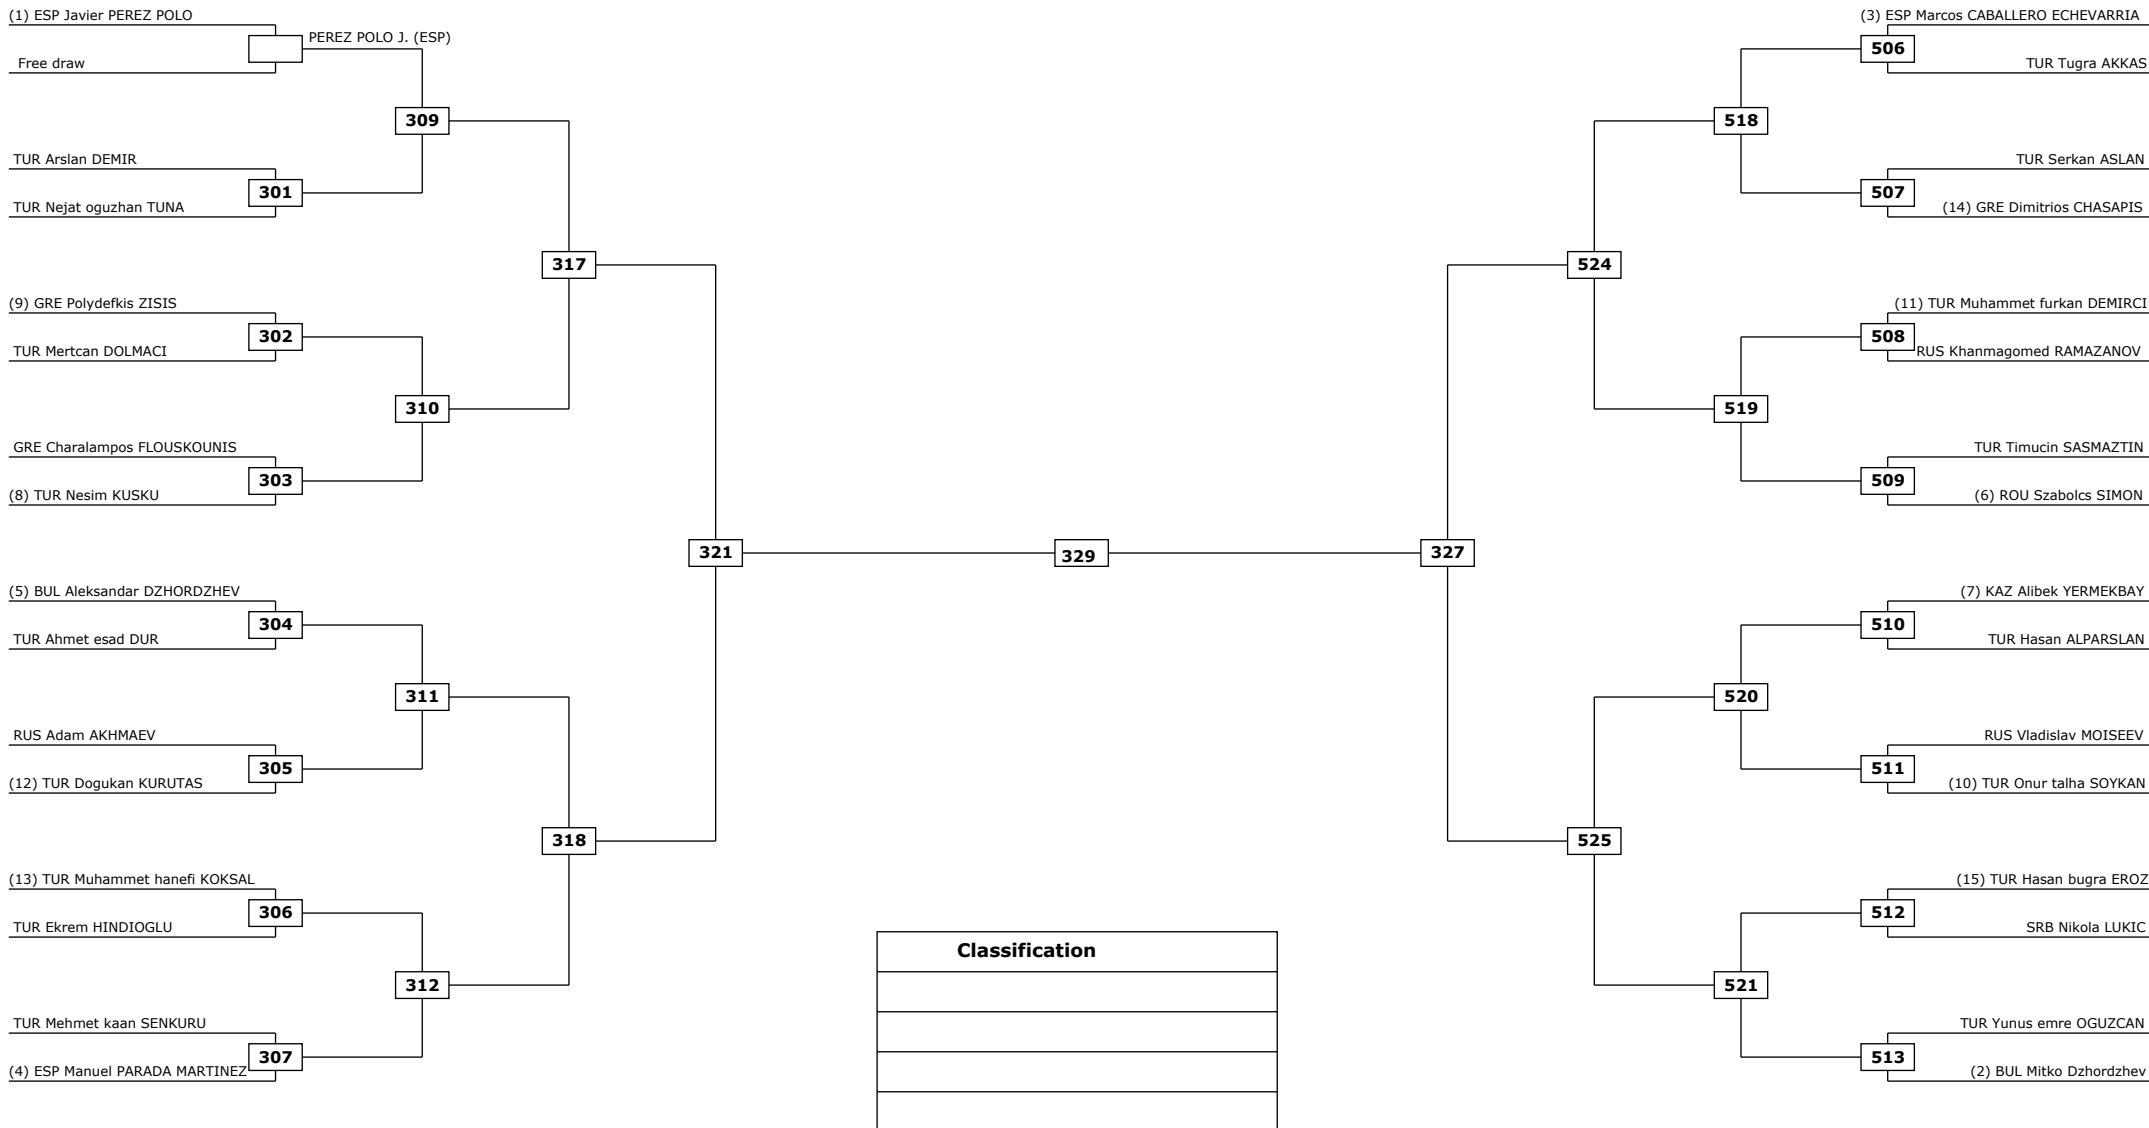

Round of 32   Round of 16   Quarter finals   Semifinals   Final   Semifinals   Quarter finals   Round of 16   Round of 32

LEGEND: (RSC) Win by Referee stop the contest (PTG) Win by Point Gap (SUP) Win by Superiority (DSQ) Win by Disqualification (DOB) Win by Disqualification for unsportsmanlike behavior (DWR) Double Withdrawal R: Round
(x): Seed: (PTF) Win by final score (GDP) Win by Golden Points (WDR) Win by Withdrawal (PUN) Win by Punitive Declaration (DDB) Double Disqualification for unsportsmanlike behavior (DDQ) Double Disqualification