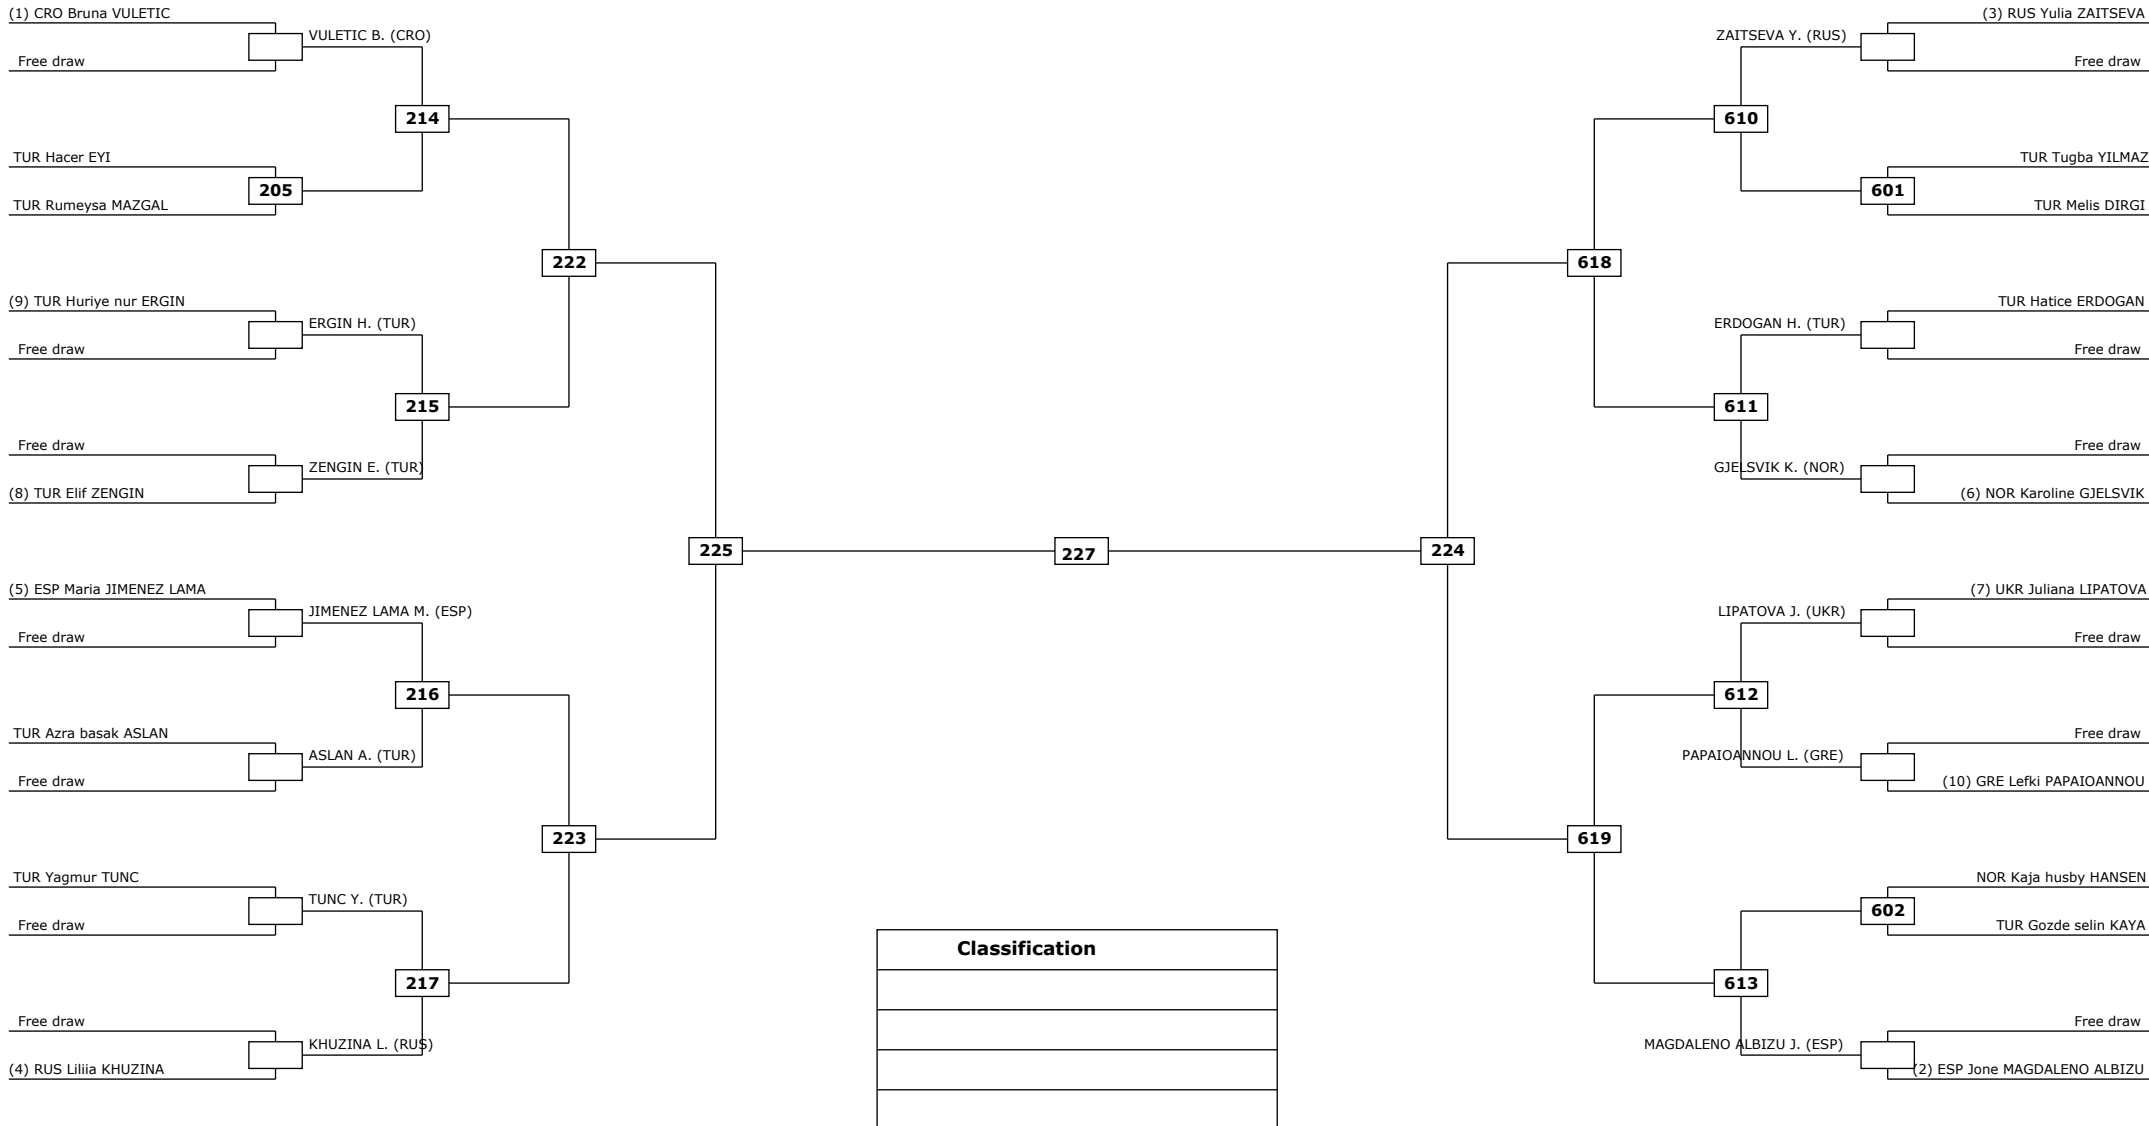

Round of 32   Round of 16   Quarter finals   Semifinals   Final   Semifinals   Quarter finals   Round of 16   Round of 32

LEGEND: (RSC) Win by Referee stop the contest (PTG) Win by Point Gap (SUP) Win by Superiority (DSQ) Win by Disqualification (DOB) Win by Disqualification for unsportsmanlike behavior (DWR) Double Withdrawal R: Round
(x): Seed: (PTF) Win by final score (GDP) Win by Golden Points (WDR) Win by Withdrawal (PUN) Win by Punitive Declaration (DDB) Double Disqualification for unsportsmanlike behavior (DDQ) Double Disqualification