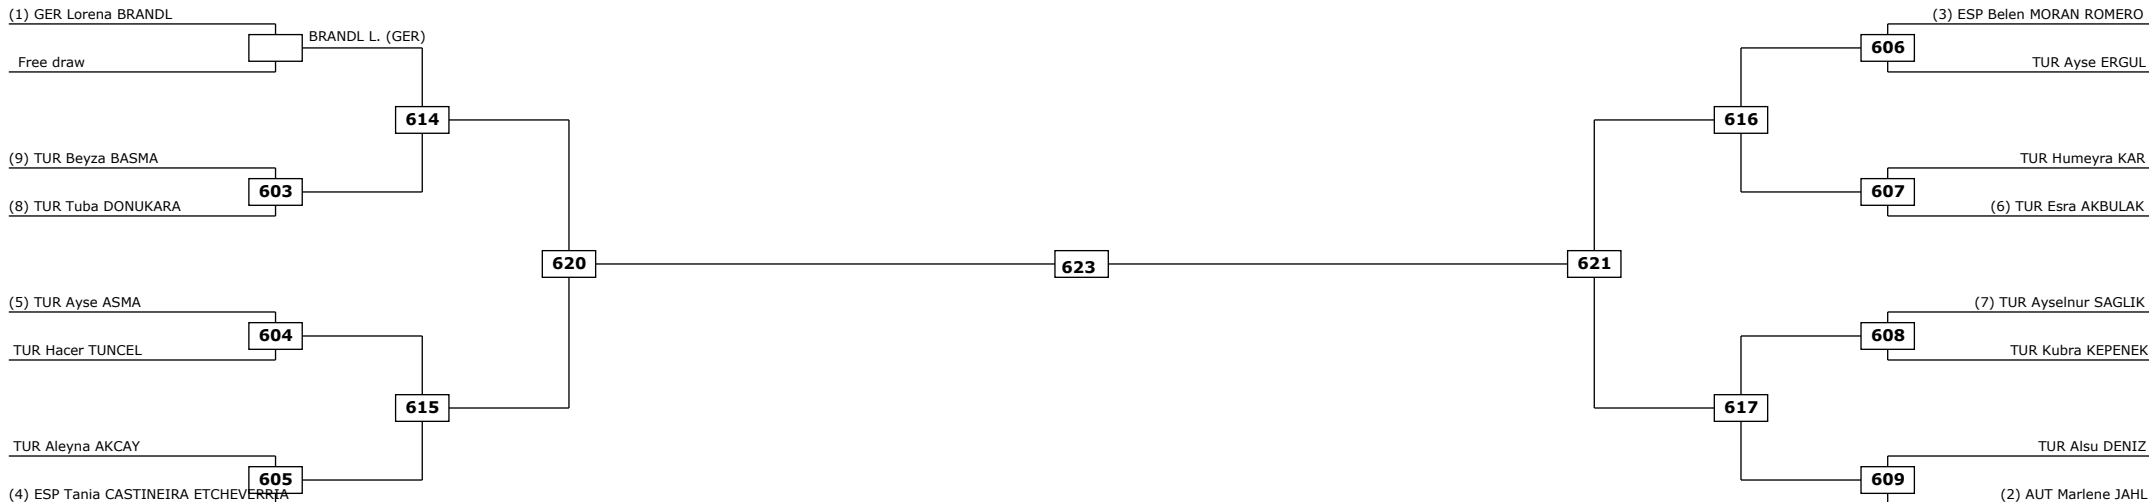

Round of 16

Quarter finals

Semifinals

Final

Semifinals

Quarter finals

Round of 16

Classification

LEGEND: (RSC) Win by Referee stop the contest (PTG) Win by Point Gap (SUP) Win by Superiority (DSQ) Win by Disqualification (DOB) Win by Disqualification for unsportsmanlike behavior (DWR) Double Withdrawal R: Round
 (x): Seed: (PTF) Win by final score (GDP) Win by Golden Points (WDR) Win by Withdrawal (PUN) Win by Punitive Declaration (DDB) Double Disqualification for unsportsmanlike behavior (DDQ) Double Disqualification