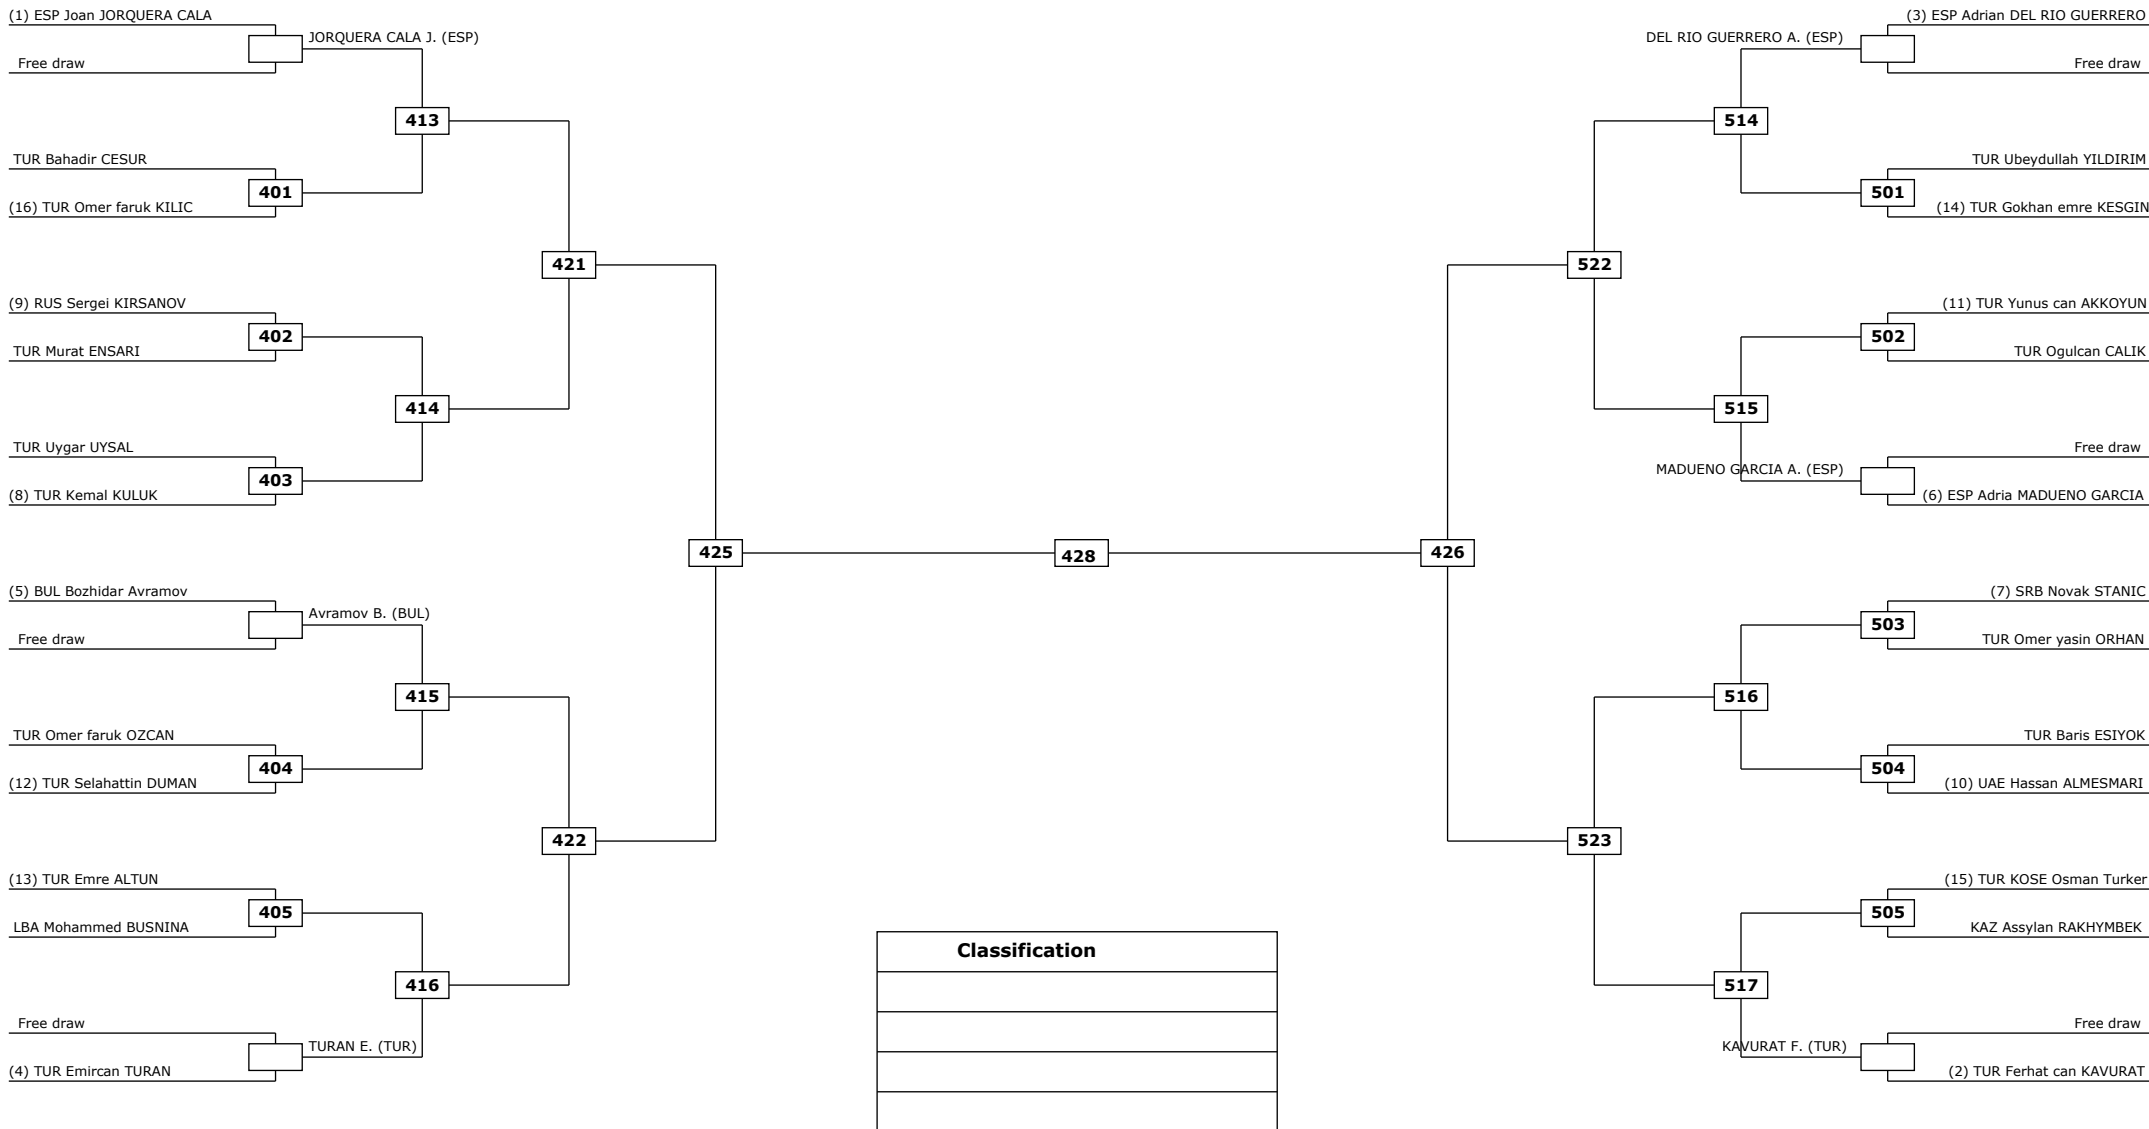

Round of 32 Round of 16 Quarter finals Semifinals Final Semifinals Quarter finals Round of 16 Round of 32

LEGEND: (RSC) Win by Referee stop the contest (PTG) Win by Point Gap (SUP) Win by Superiority (DSQ) Win by Disqualification (DOB) Win by Disqualification for unsportsmanlike behavior (DWR) Double Withdrawal R: Round
 (x): Seed: (PTF) Win by final score (GDP) Win by Golden Points (WDR) Win by Withdrawal (PUN) Win by Punitive Declaration (DDB) Double Disqualification for unsportsmanlike behavior (DDQ) Double Disqualification