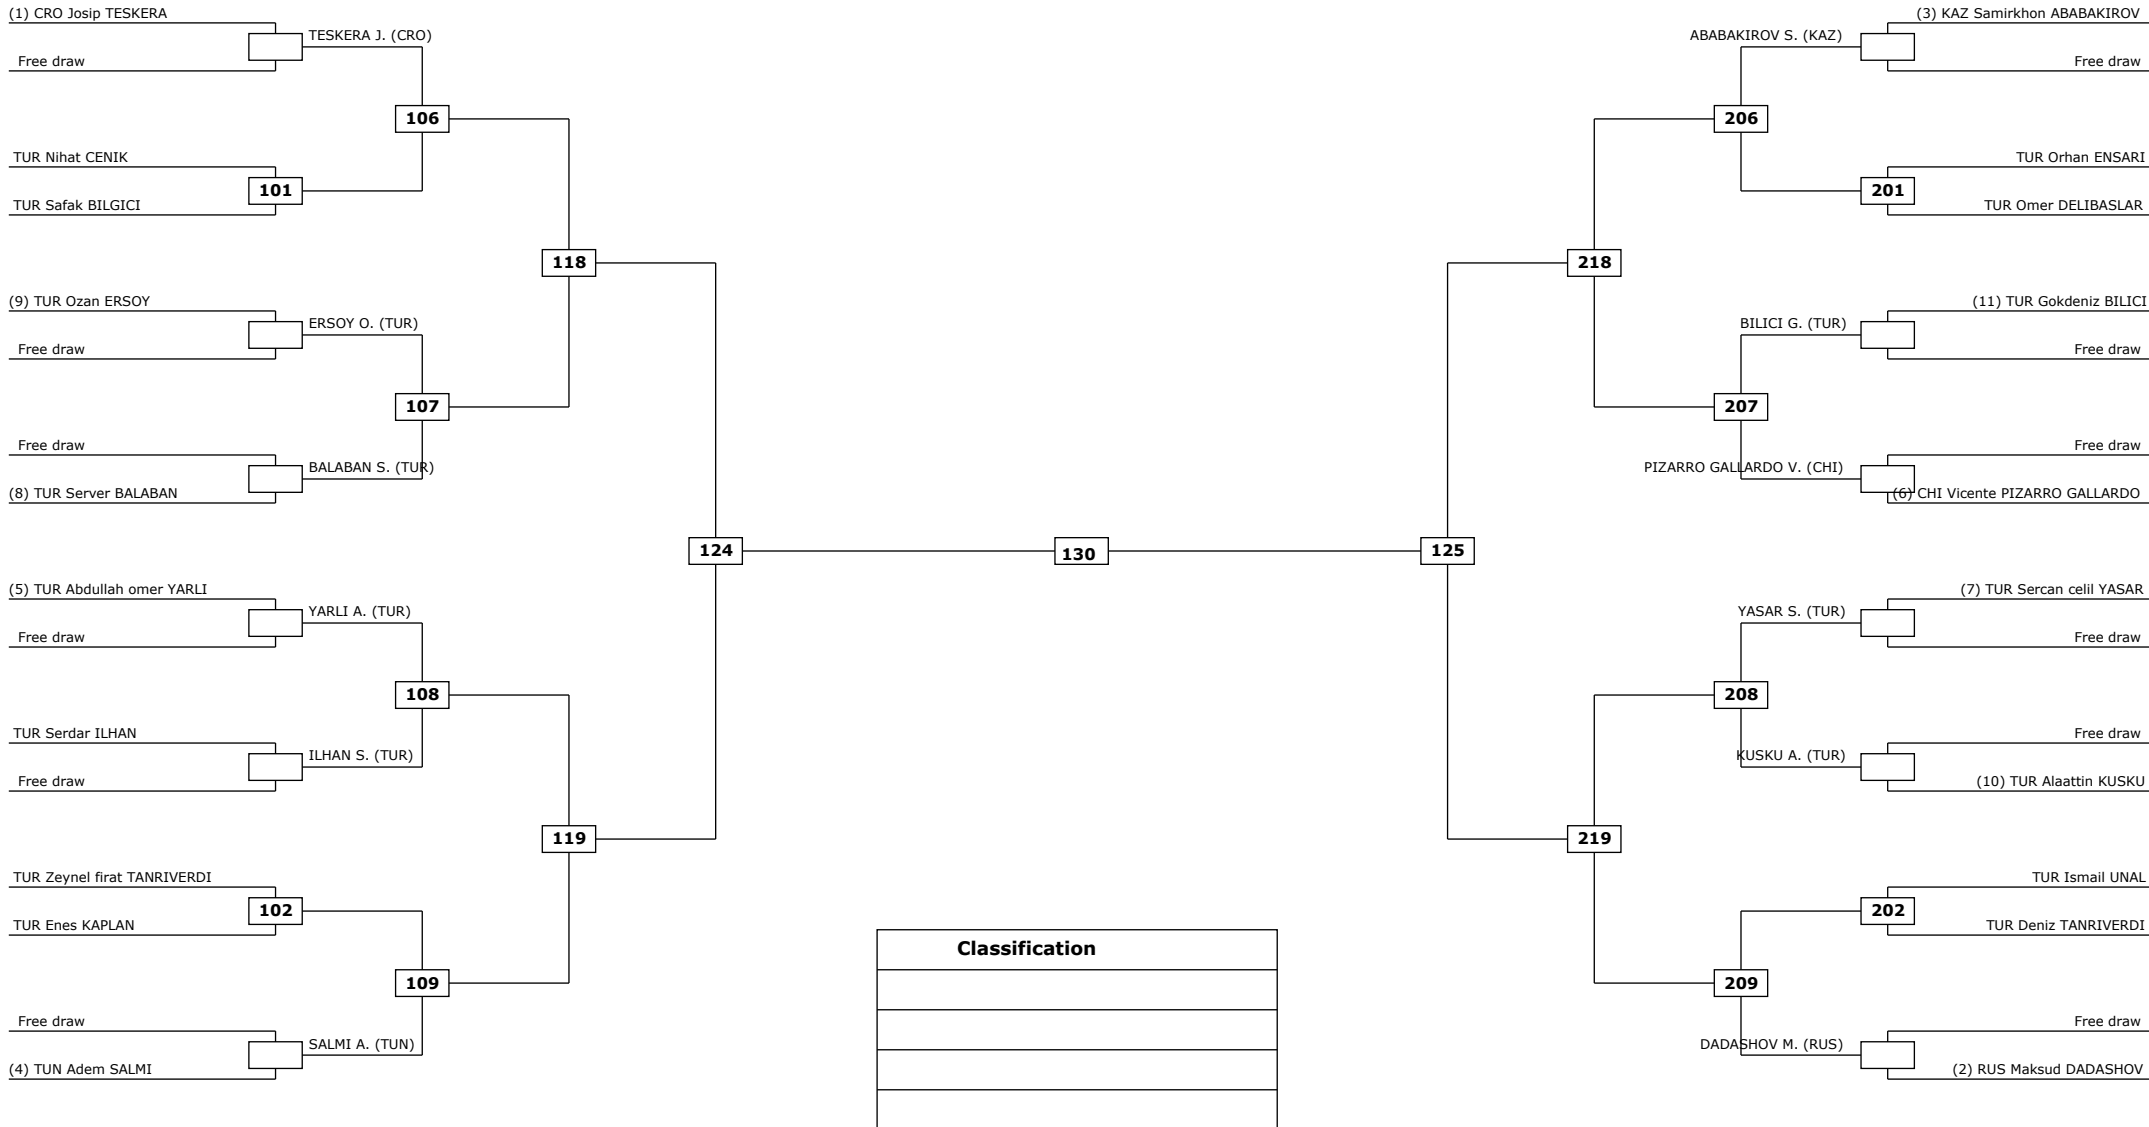

Round of 32 Round of 16 Quarter finals Semifinals Final Semifinals Quarter finals Round of 16 Round of 32

LEGEND: (RSC) Win by Referee stop the contest (PTG) Win by Point Gap (SUP) Win by Superiority (DSQ) Win by Disqualification (DOB) Win by Disqualification for unsportsmanlike behavior (DWR) Double Withdrawal R: Round
 (x): Seed: (PTF) Win by final score (GDP) Win by Golden Points (WDR) Win by Withdrawal (PUN) Win by Punitive Declaration (DDB) Double Disqualification for unsportsmanlike behavior (DDQ) Double Disqualification