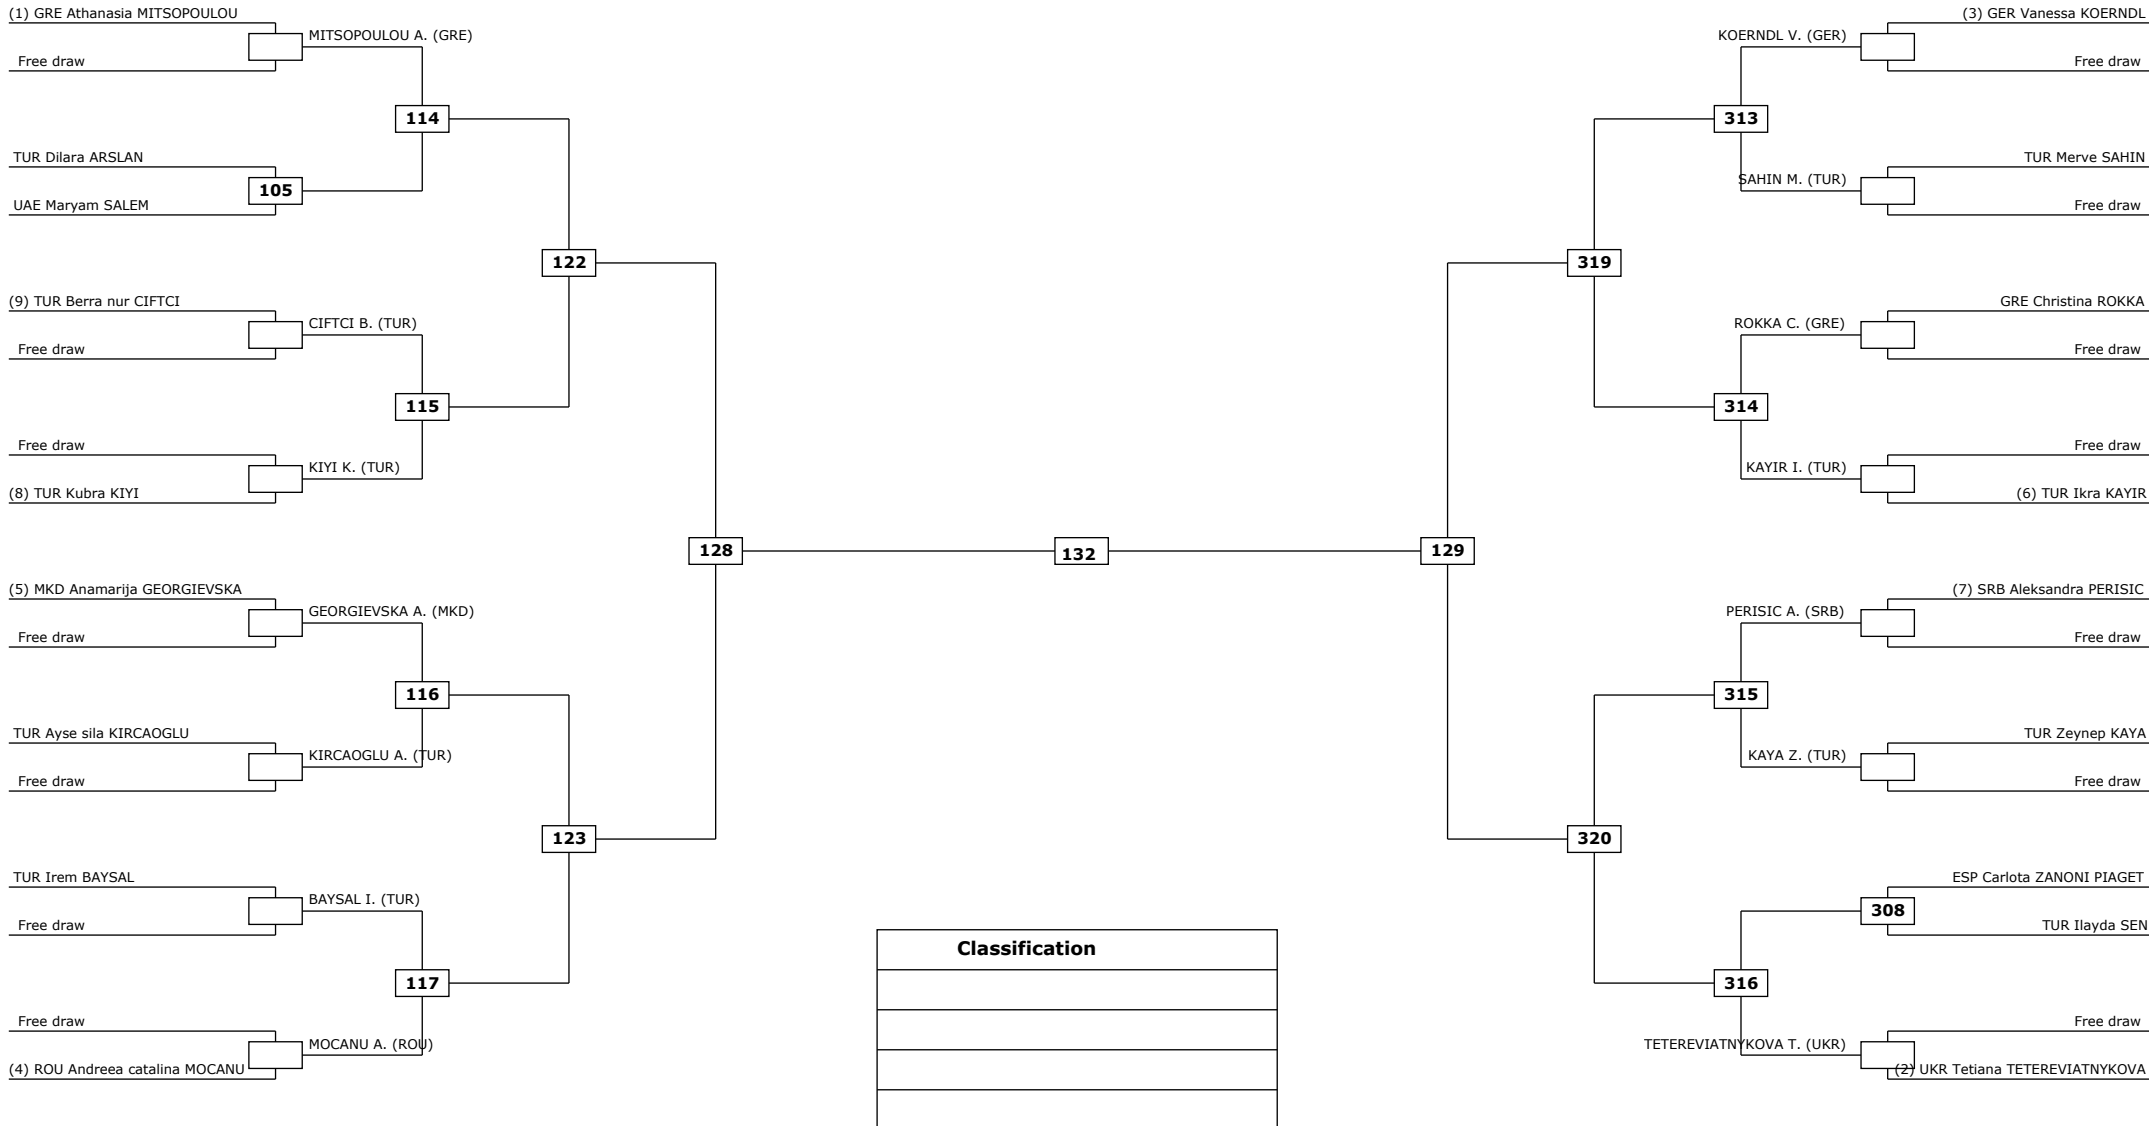

Round of 32   Round of 16   Quarter finals   Semifinals   Final   Semifinals   Quarter finals   Round of 16   Round of 32

LEGEND: (RSC) Win by Referee stop the contest (PTG) Win by Point Gap (SUP) Win by Superiority (DSQ) Win by Disqualification (DOB) Win by Disqualification for unsportsmanlike behavior (DWR) Double Withdrawal R: Round
(x): Seed: (PTF) Win by final score (GDP) Win by Golden Points (WDR) Win by Withdrawal (PUN) Win by Punitive Declaration (DDB) Double Disqualification for unsportsmanlike behavior (DDQ) Double Disqualification