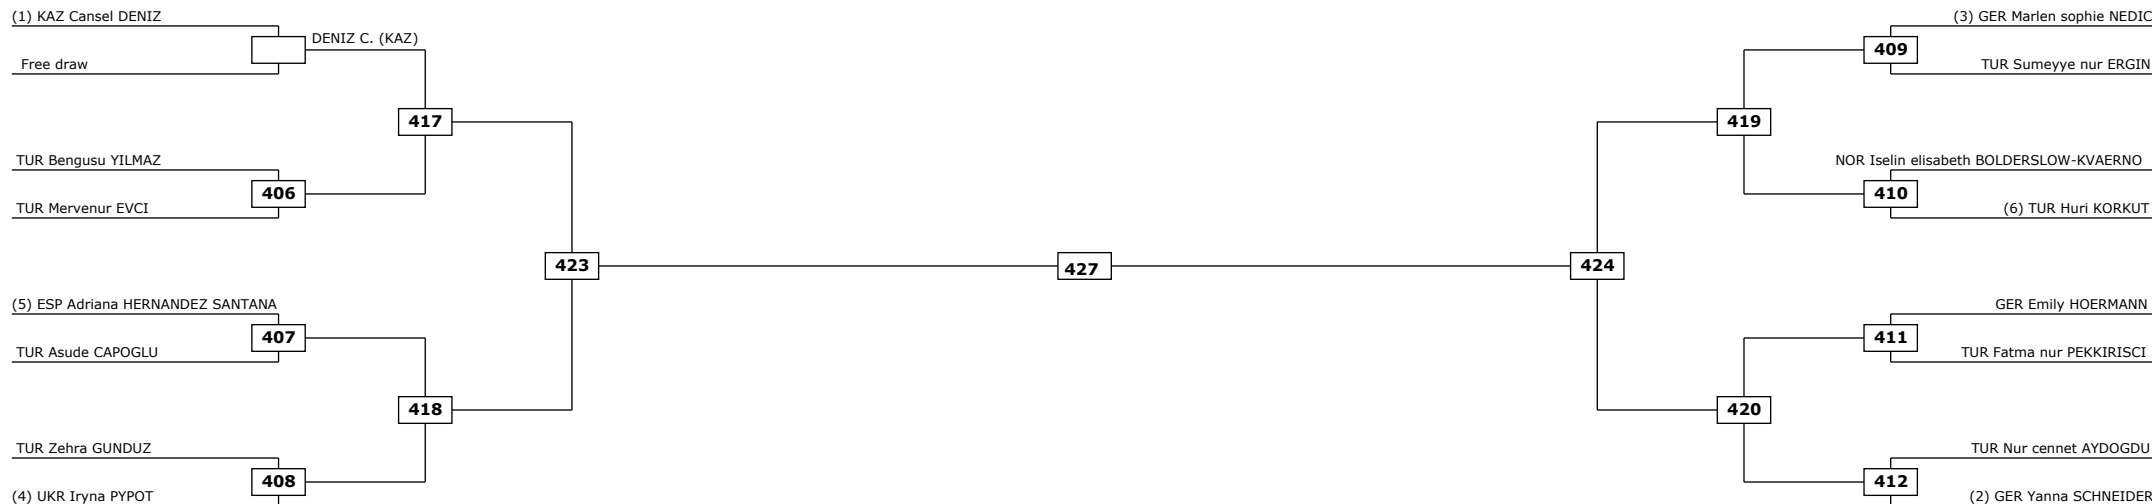

Round of 32 Round of 16 Quarter finals Semifinals Final Semifinals Quarter finals Round of 16 Round of 32

LEGEND: (RSC) Win by Referee stop the contest (PTG) Win by Point Gap (SUP) Win by Superiority (DSQ) Win by Disqualification (DOB) Win by Disqualification for unsportsmanlike behavior (DWR) Double Withdrawal R: Round
 (x): Seed: (PTF) Win by final score (GDP) Win by Golden Points (WDR) Win by Withdrawal (PUN) Win by Punitive Declaration (DDB) Double Disqualification for unsportsmanlike behavior (DDQ) Double Disqualification

Round of 16

Quarter finals

Semifinals

Final

Semifinals

Quarter finals

Round of 16

Classification

LEGEND: (RSC) Win by Referee stop the contest (PTG) Win by Point Gap (SUP) Win by Superiority (DSQ) Win by Disqualification (DOB) Win by Disqualification for unsportsmanlike behavior (DWR) Double Withdrawal R: Round
 (x): Seed: (PTF) Win by final score (GDP) Win by Golden Points (WDR) Win by Withdrawal (PUN) Win by Punitive Declaration (DDB) Double Disqualification for unsportsmanlike behavior (DDQ) Double Disqualification