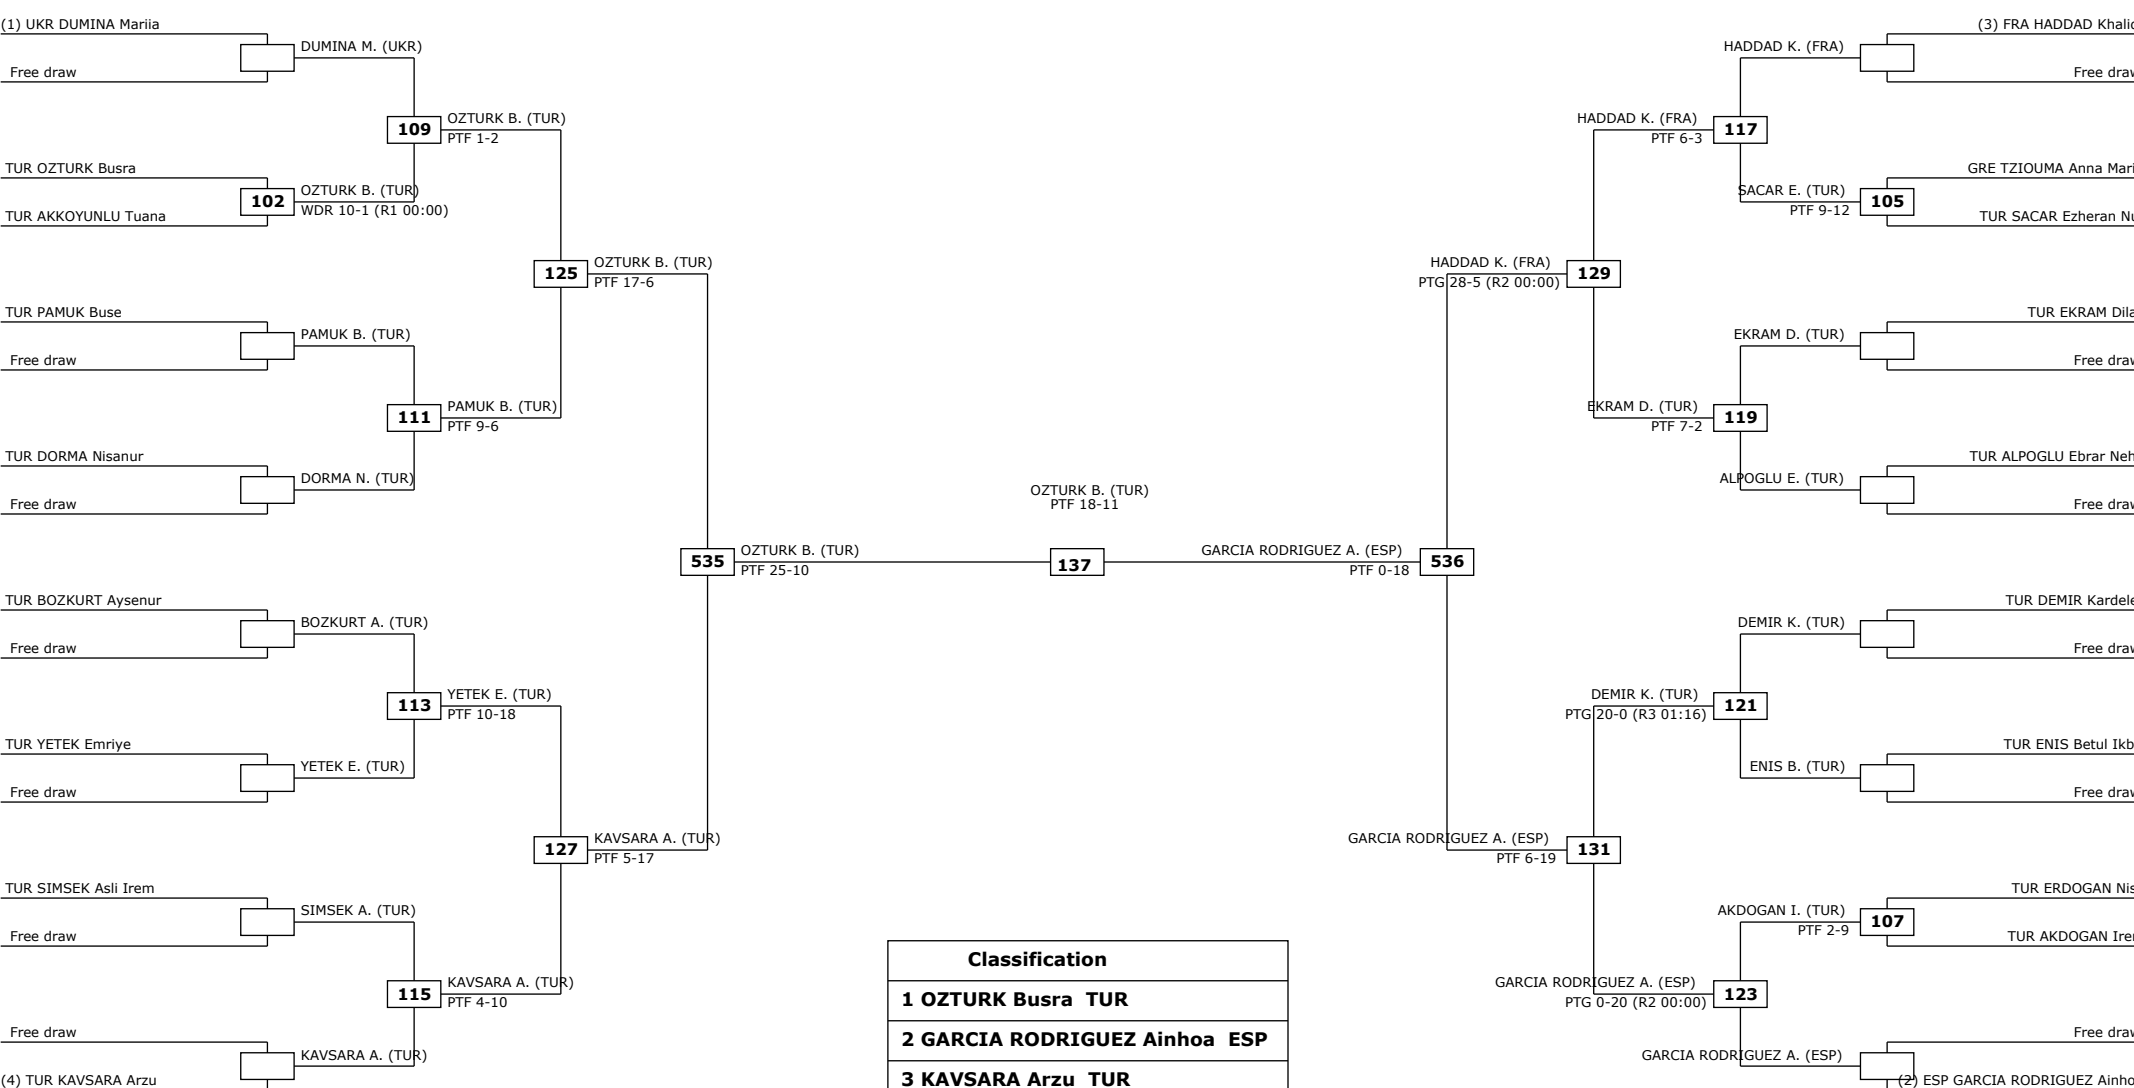

Round of 32    Round of 16    Quarter finals    Semifinals    Final    Semifinals    Quarter finals    Round of 16    Round of 32

LEGEND: (RSC) Win by Referee stop the contest (PTG) Win by Point Gap (SUP) Win by Superiority (DSQ) Win by Disqualification (DOB) Win by Disqualification for unsportsmanlike behavior (DWR) Double Withdrawal R: Round  
(x): Seed: (PTF) Win by final score (GDP) Win by Golden Points (WDR) Win by Withdrawal (PUN) Win by Punitive Declaration (DDB) Double Disqualification for unsportsmanlike behavior (DDQ) Double Disqualification

Round of 16

Quarter finals

Semifinals

Final

Semifinals

Quarter finals

Round of 16

**Classification**