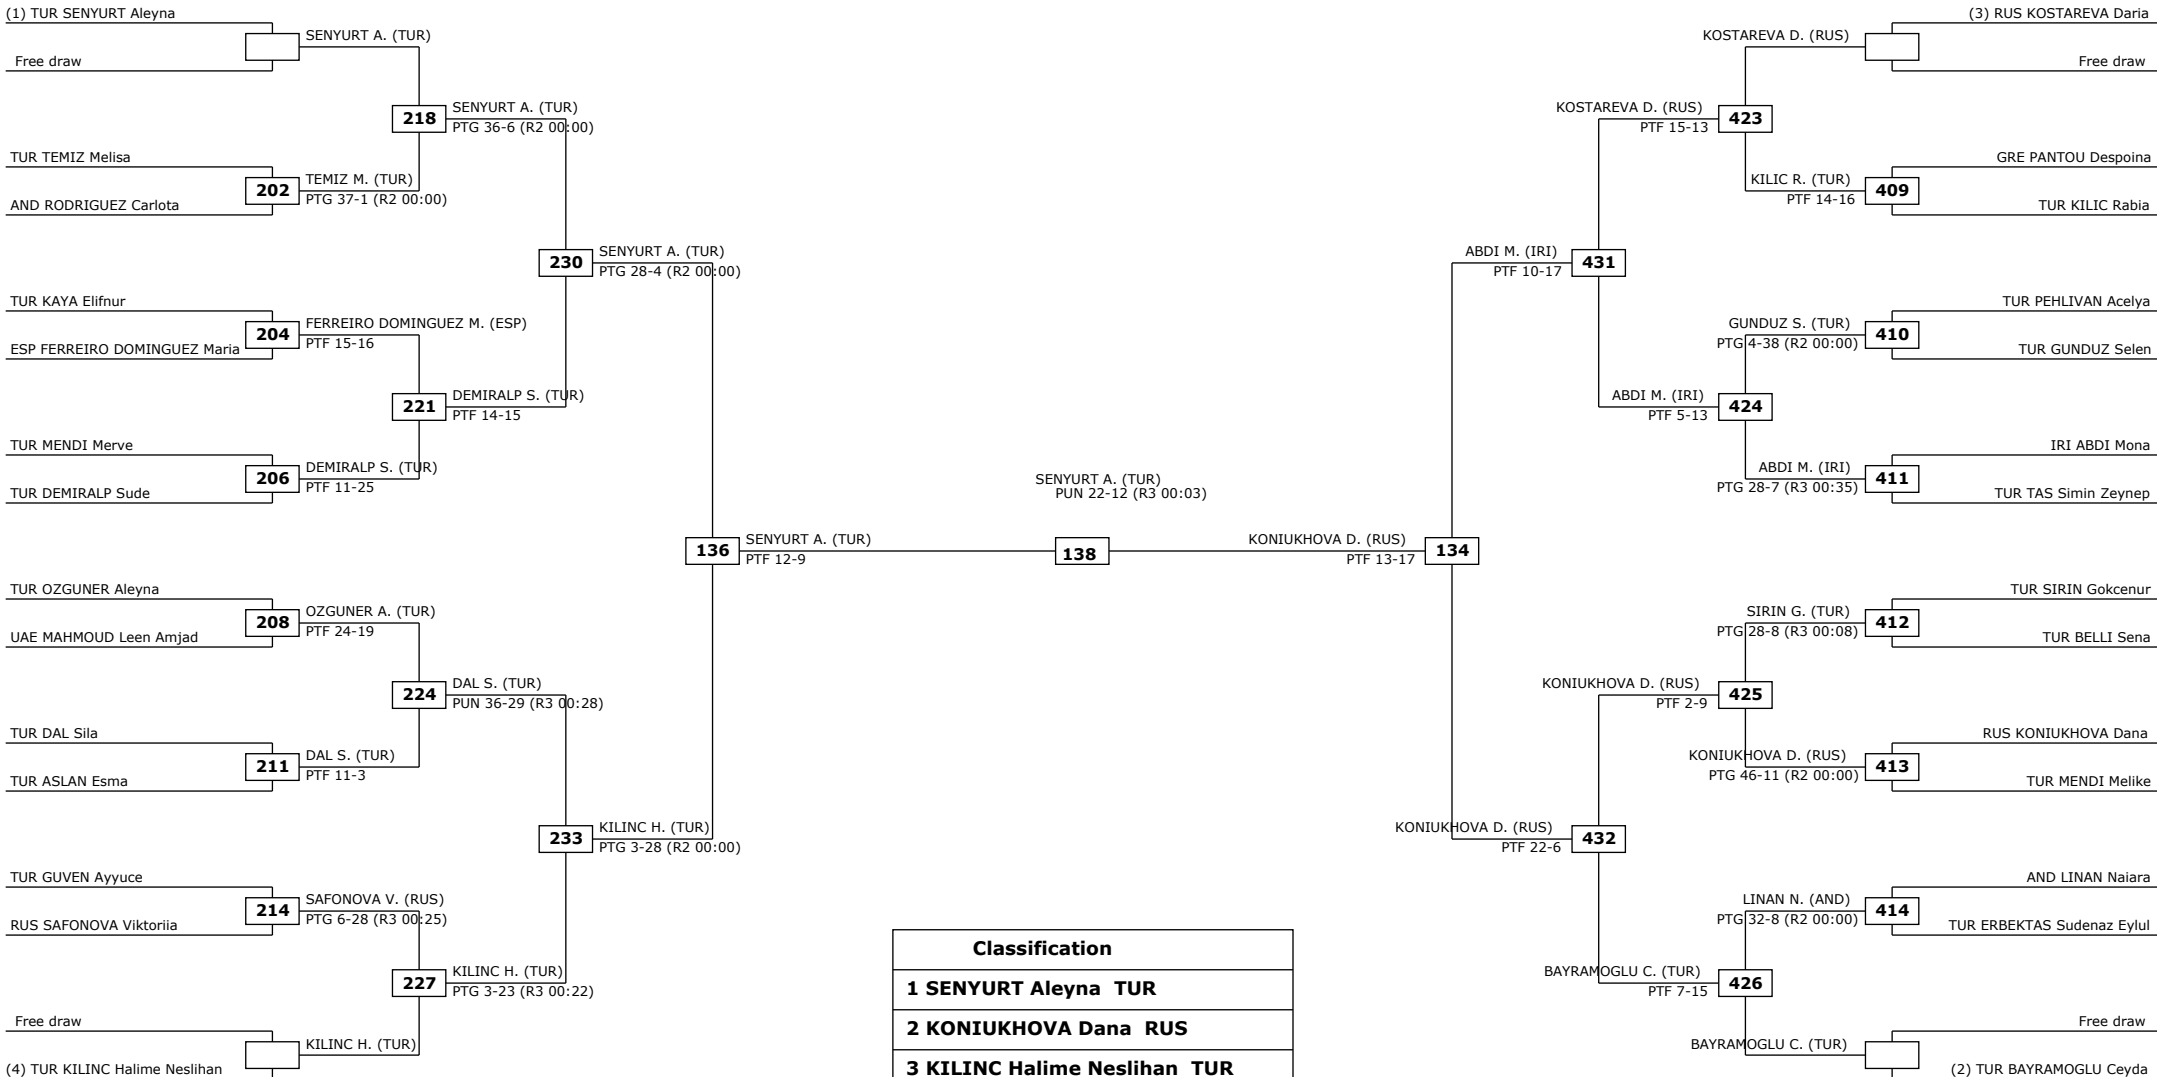

Classification	
1	ONER Fatmanur TUR
2	GENIS Nehir TUR
3	AYDIN Esmanur TUR
3	UZUNKAYA Sila Nur TUR

LEGEND: (RSC) Win by Referee stop the contest (PTG) Win by Point Gap (SUP) Win by Superiority (DSQ) Win by Disqualification (DOB) Win by Disqualification for unsportsmanlike behavior (DWR) Double Withdrawal R: Round  
 (x): Seed: (PTF) Win by final score (GDP) Win by Golden Points (WDR) Win by Withdrawal (PUN) Win by Punitive Declaration (DDB) Double Disqualification for unsportsmanlike behavior (DDQ) Double Disqualification

Round of 32    Round of 16    Quarter finals    Semifinals    Final    Semifinals    Quarter finals    Round of 16    Round of 32

LEGEND: (RSC) Win by Referee stop the contest (PTG) Win by Point Gap (SUP) Win by Superiority (DSQ) Win by Disqualification (DOB) Win by Disqualification for unsportsmanlike behavior (DWR) Double Withdrawal R: Round  
 (x): Seed: (PTF) Win by final score (GDP) Win by Golden Points (WDR) Win by Withdrawal (PUN) Win by Punitive Declaration (DDB) Double Disqualification for unsportsmanlike behavior (DDQ) Double Disqualification

Round of 16

Quarter finals

Semifinals

Final

Semifinals

Quarter finals

Round of 16

**Classification**