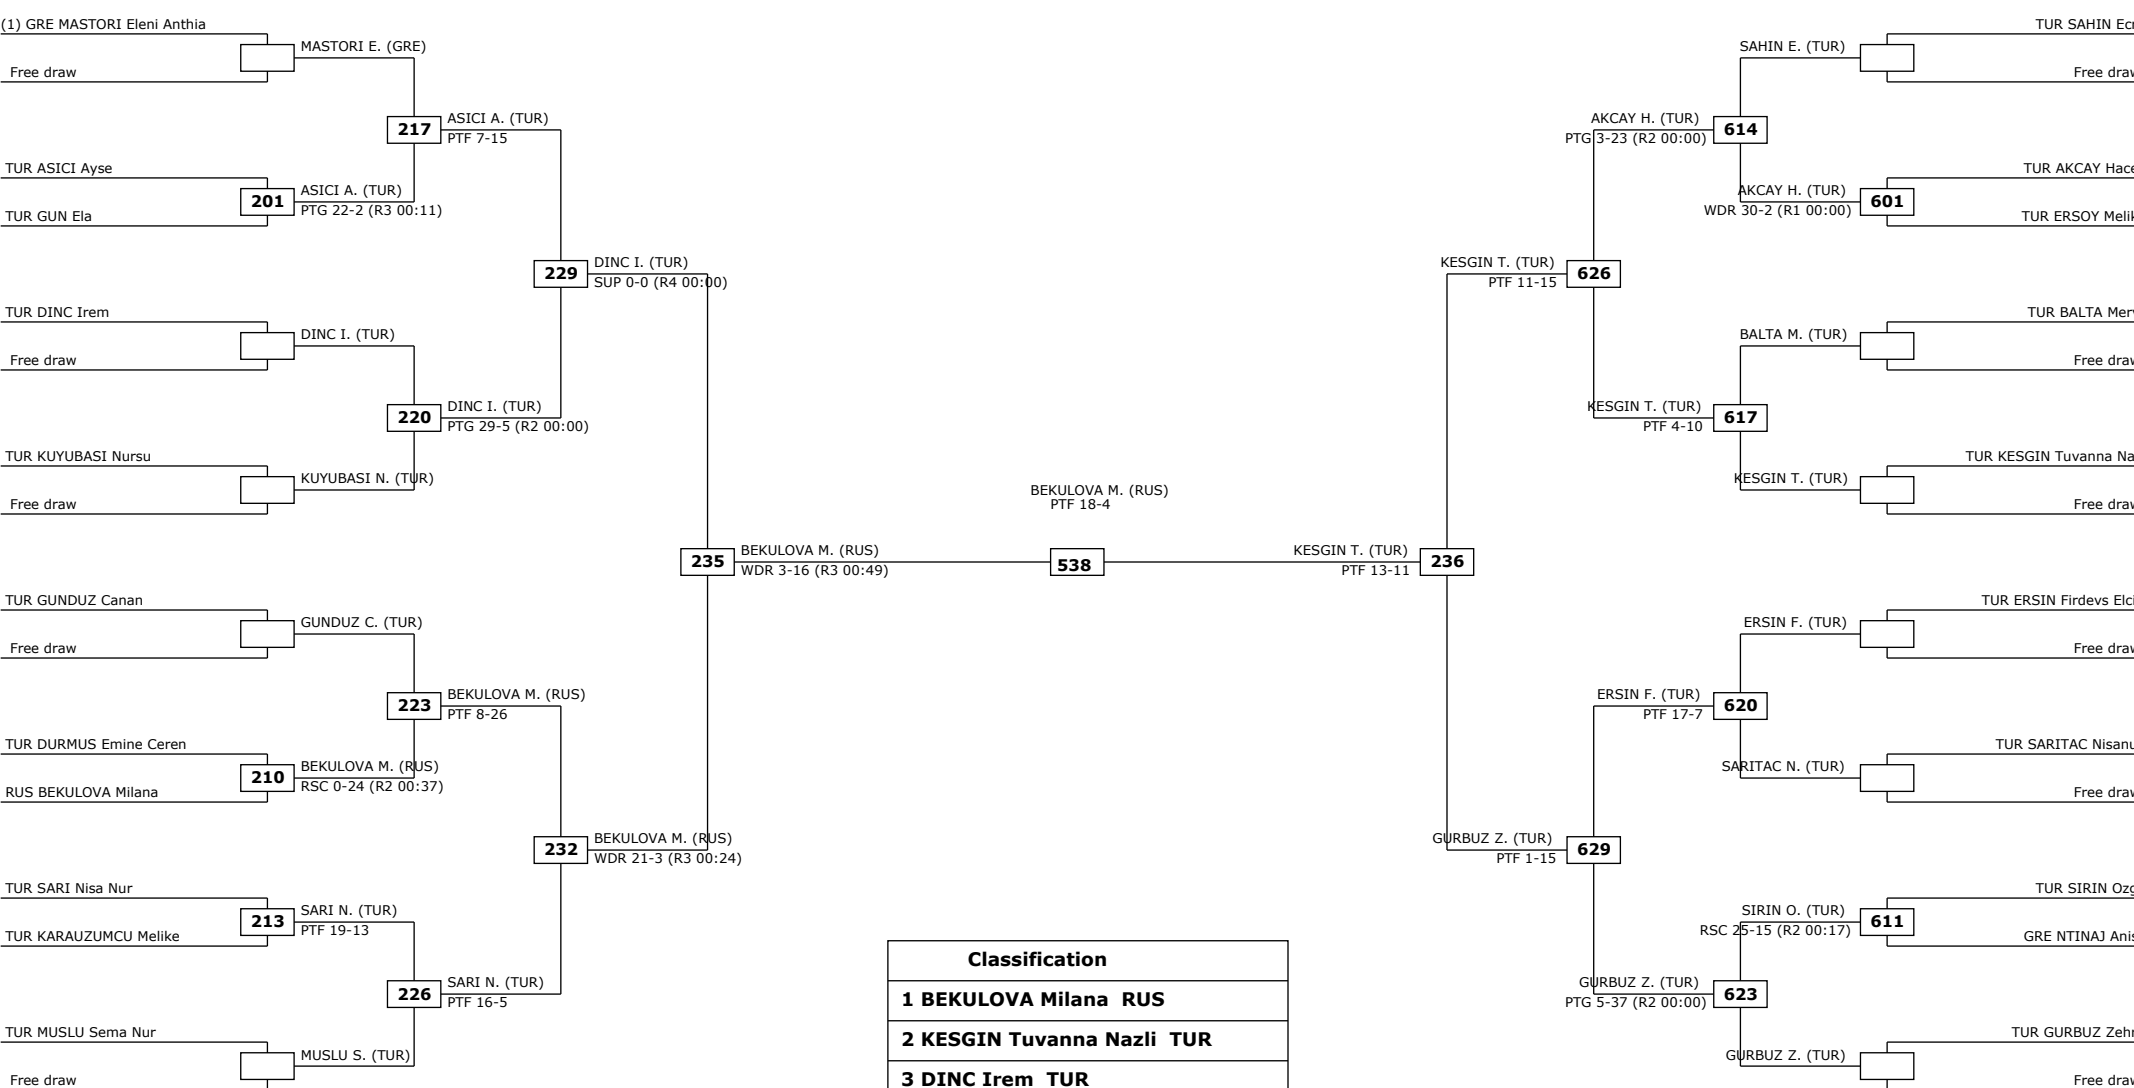

Classification	
1	ONER Fatmanur TUR
2	GENIS Nehir TUR
3	AYDIN Esmanur TUR
3	UZUNKAYA Sila Nur TUR

LEGEND: (RSC) Win by Referee stop the contest (PTG) Win by Point Gap (SUP) Win by Superiority (DSQ) Win by Disqualification (DOB) Win by Disqualification for unsportsmanlike behavior (DWR) Double Withdrawal R: Round  
 (x): Seed: (PTF) Win by final score (GDP) Win by Golden Points (WDR) Win by Withdrawal (PUN) Win by Punitive Declaration (DDB) Double Disqualification for unsportsmanlike behavior (DDQ) Double Disqualification

Round of 32    Round of 16    Quarter finals    Semifinals    Final    Semifinals    Quarter finals    Round of 16    Round of 32

LEGEND: (RSC) Win by Referee stop the contest (PTG) Win by Point Gap (SUP) Win by Superiority (DSQ) Win by Disqualification (DOB) Win by Disqualification for unsportsmanlike behavior (DWR) Double Withdrawal R: Round  
 (x): Seed: (PTF) Win by final score (GDP) Win by Golden Points (WDR) Win by Withdrawal (PUN) Win by Punitive Declaration (DDB) Double Disqualification for unsportsmanlike behavior (DDQ) Double Disqualification

Round of 16

Quarter finals

Semifinals

Final

Semifinals

Quarter finals

Round of 16

**Classification**