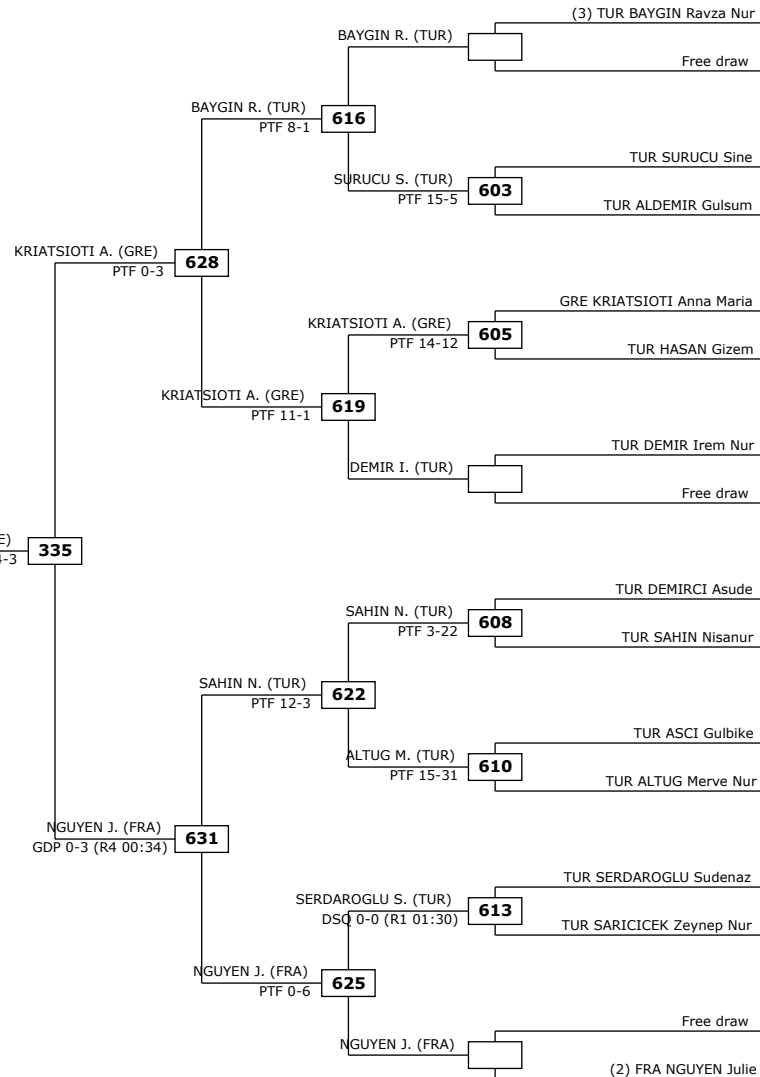

Round of 32    Round of 16    Quarter finals    Semifinals    Final    Semifinals    Quarter finals    Round of 16    Round of 32

LEGEND: (RSC) Win by Referee stop the contest (PTG) Win by Point Gap (SUP) Win by Superiority (DSQ) Win by Disqualification (DOB) Win by Disqualification for unsportsmanlike behavior (DWR) Double Withdrawal R: Round  
 (x): Seed: (PTF) Win by final score (GDP) Win by Golden Points (WDR) Win by Withdrawal (PUN) Win by Punitive Declaration (DDB) Double Disqualification for unsportsmanlike behavior (DDQ) Double Disqualification

Round of 32    Round of 16    Quarter finals    Semifinals    Final    Semifinals    Quarter finals    Round of 16    Round of 32

(1) ESP REIMUNDEZ QUEIMADELOS Yadiria

Classification	
<b>1</b>	<b>GOGEBAKAN Huru Gokce TUR</b>
<b>2</b>	<b>KRIATSIOTI Anna Maria GRE</b>
<b>3</b>	<b>BAGATOR Sahsenem TUR</b>
<b>3</b>	<b>NGUYEN Julie FRA</b>

Round of 16

Quarter finals

Semifinals

Final

Semifinals

Quarter finals

Round of 16

**Classification**