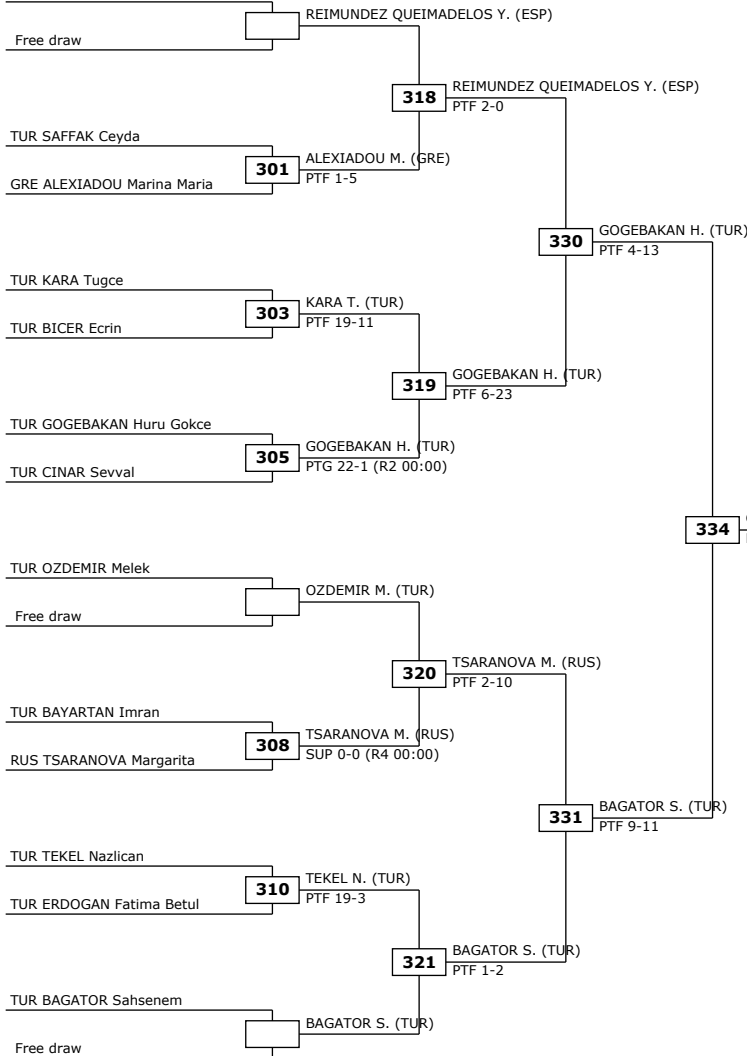

Round of 32    Round of 16    Quarter finals    Semifinals    Final    Semifinals    Quarter finals    Round of 16    Round of 32

LEGEND: (RSC) Win by Referee stop the contest (PTG) Win by Point Gap (SUP) Win by Superiority (DSQ) Win by Disqualification (DOB) Win by Disqualification for unsportsmanlike behavior (DWR) Double Withdrawal R: Round  
 (x): Seed: (PTF) Win by final score (GDP) Win by Golden Points (WDR) Win by Withdrawal (PUN) Win by Punitive Declaration (DDB) Double Disqualification for unsportsmanlike behavior (DDQ) Double Disqualification

Round of 32    Round of 16    Quarter finals    Semifinals    Final    Semifinals    Quarter finals    Round of 16    Round of 32

(1) ESP REIMUNDEZ QUEIMADELOS Yadiria

Classification	
<b>1</b>	<b>GOGEBAKAN Huru Gokce TUR</b>
<b>2</b>	<b>KRIATSIOTI Anna Maria GRE</b>
<b>3</b>	<b>BAGATOR Sahsenem TUR</b>
<b>3</b>	<b>NGUYEN Julie FRA</b>