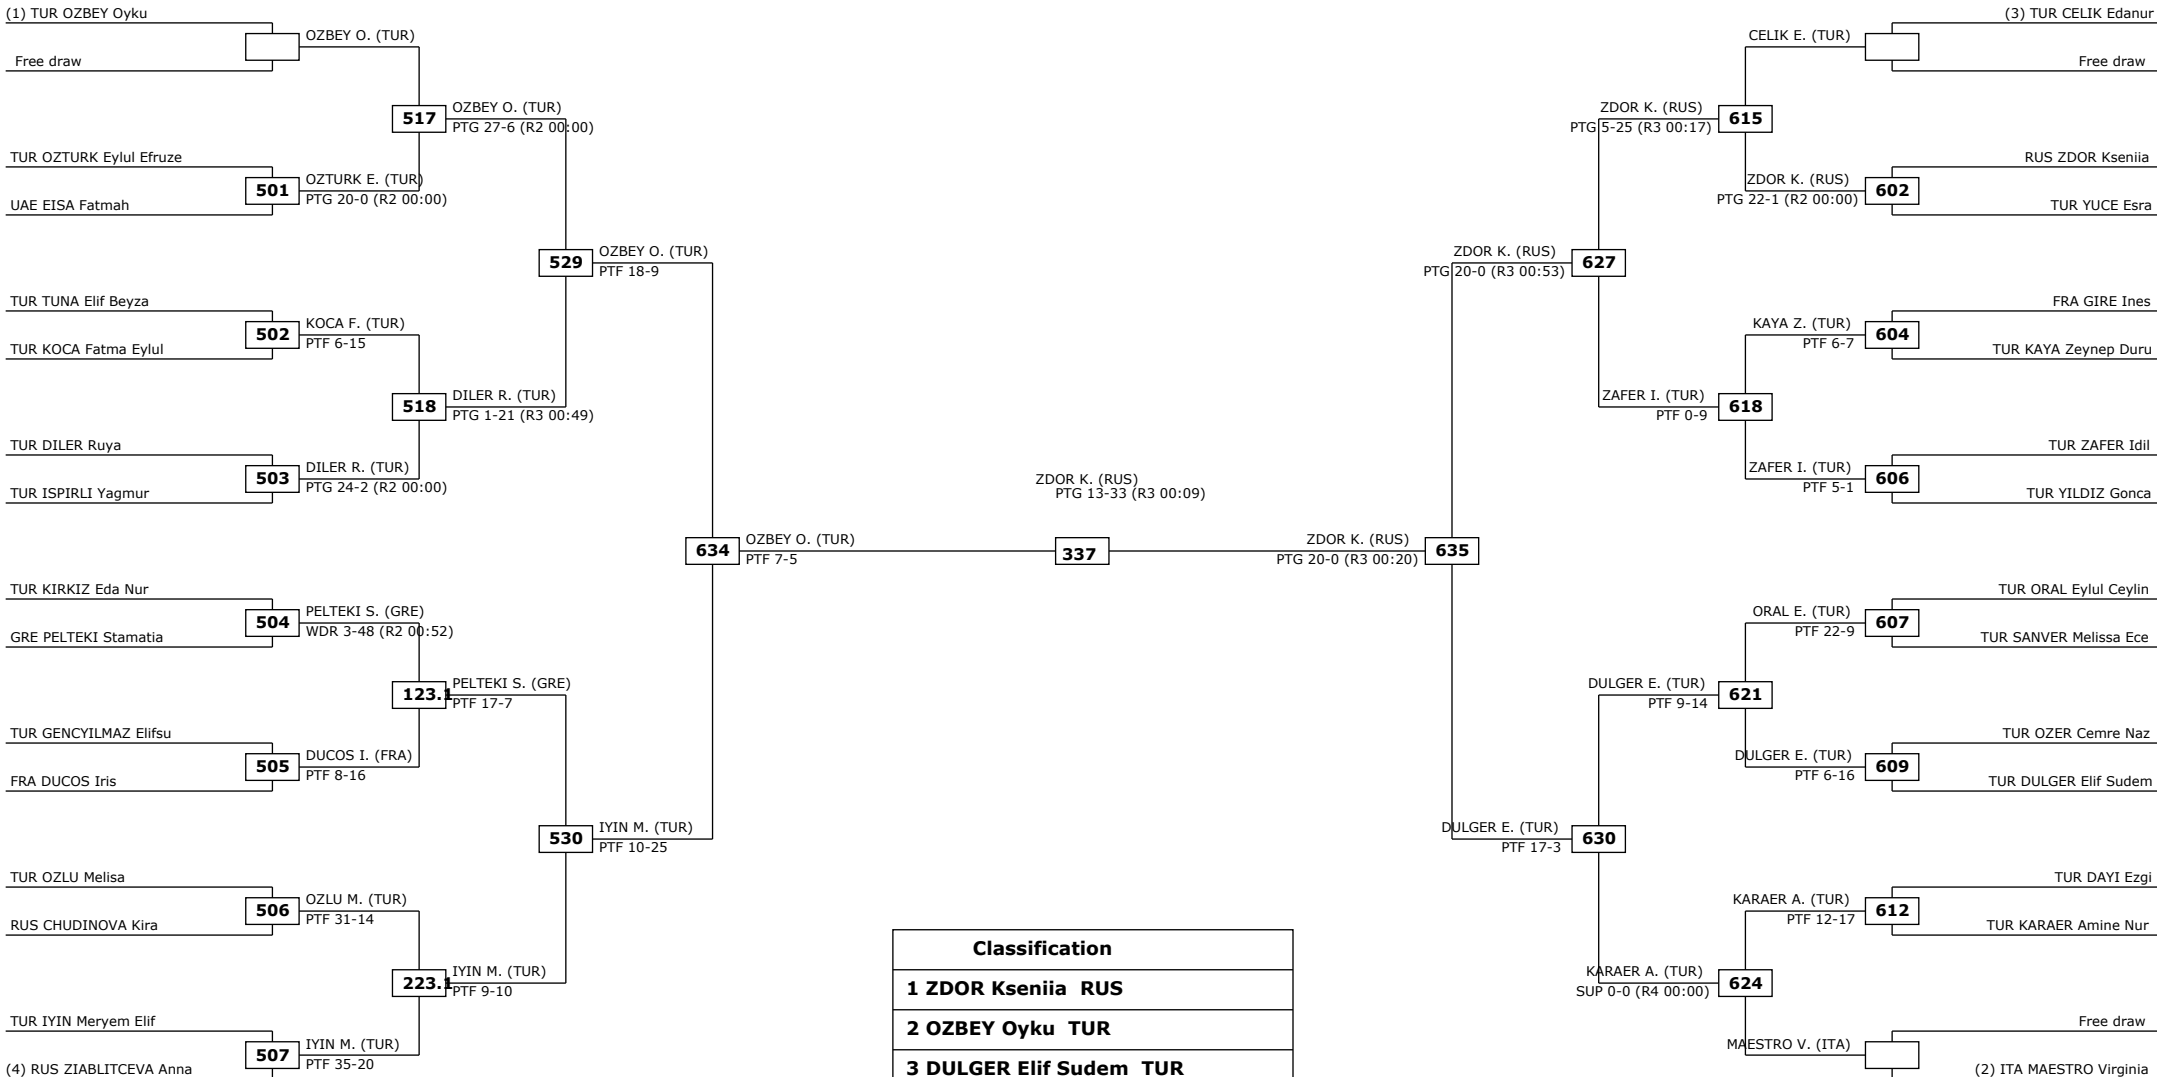

LEGEND: (RSC) Win by Referee stop the contest (PTG) Win by Point Gap (SUP) Win by Superiority (DSQ) Win by Disqualification (DOB) Win by Disqualification for unsportsmanlike behavior (DWR) Double Withdrawal R: Round  
 (x): Seed: (PTF) Win by final score (GDP) Win by Golden Points (WDR) Win by Withdrawal (PUN) Win by Punitive Declaration (DDB) Double Disqualification for unsportsmanlike behavior (DDQ) Double Disqualification

Round of 32    Round of 16    Quarter finals    Semifinals    Final    Semifinals    Quarter finals    Round of 16    Round of 32

LEGEND: (RSC) Win by Referee stop the contest (PTG) Win by Point Gap (SUP) Win by Superiority (DSQ) Win by Disqualification (DOB) Win by Disqualification for unsportsmanlike behavior (DWR) Double Withdrawal R: Round  
 (x): Seed: (PTF) Win by final score (GDP) Win by Golden Points (WDR) Win by Withdrawal (PUN) Win by Punitive Declaration (DDB) Double Disqualification for unsportsmanlike behavior (DDQ) Double Disqualification

Round of 16

Quarter finals

Semifinals

Final

Semifinals

Quarter finals

Round of 16

**Classification**