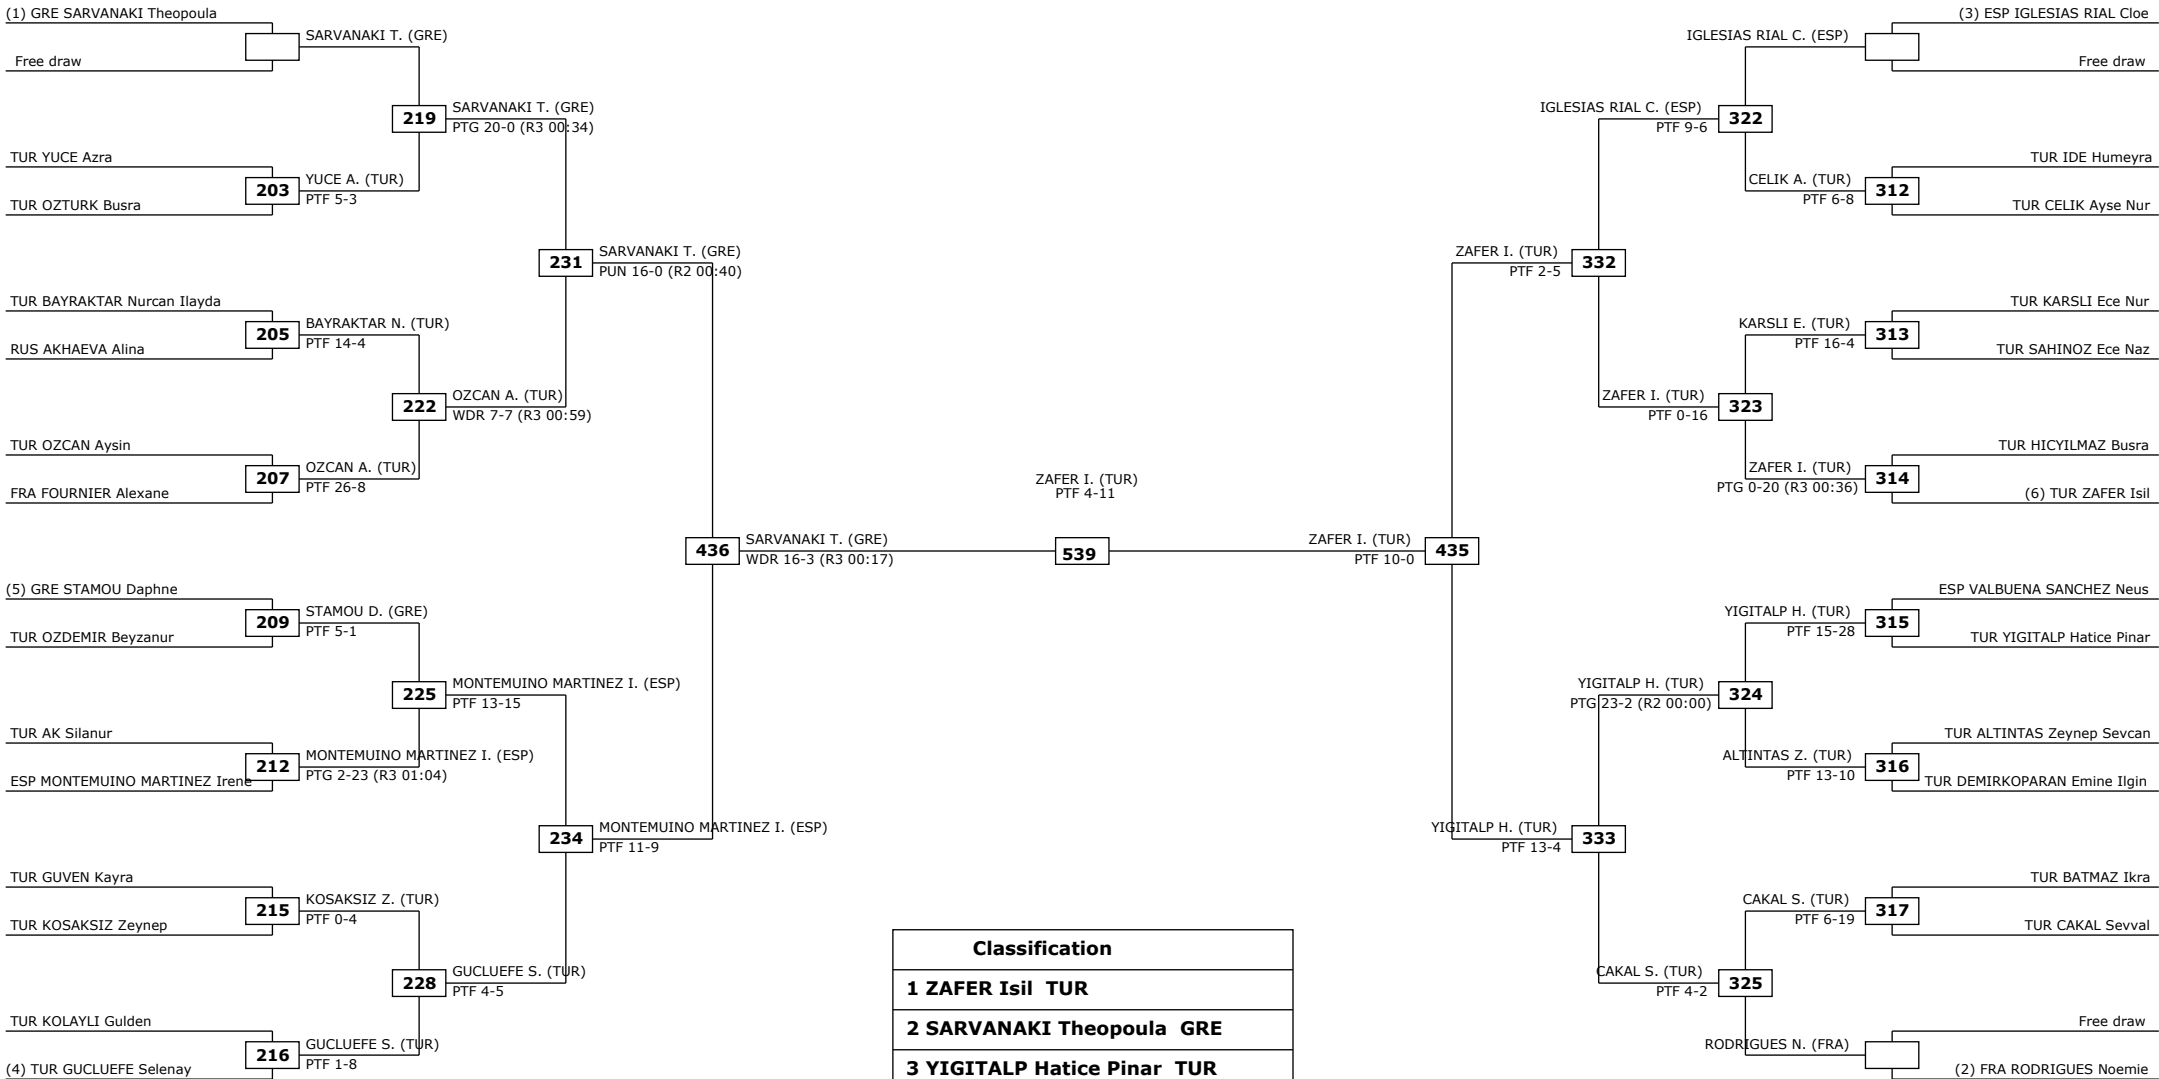

Round of 32   Round of 16   Quarter finals   Semifinals   Final   Semifinals   Quarter finals   Round of 16   Round of 32

LEGEND: (RSC) Win by Referee stop the contest (PTG) Win by Point Gap (SUP) Win by Superiority (DSQ) Win by Disqualification (DOB) Win by Disqualification for unsportsmanlike behavior (DWR) Double Withdrawal R: Round
(x): Seed: (PTF) Win by final score (GDP) Win by Golden Points (WDR) Win by Withdrawal (PUN) Win by Punitive Declaration (DDB) Double Disqualification for unsportsmanlike behavior (DDQ) Double Disqualification