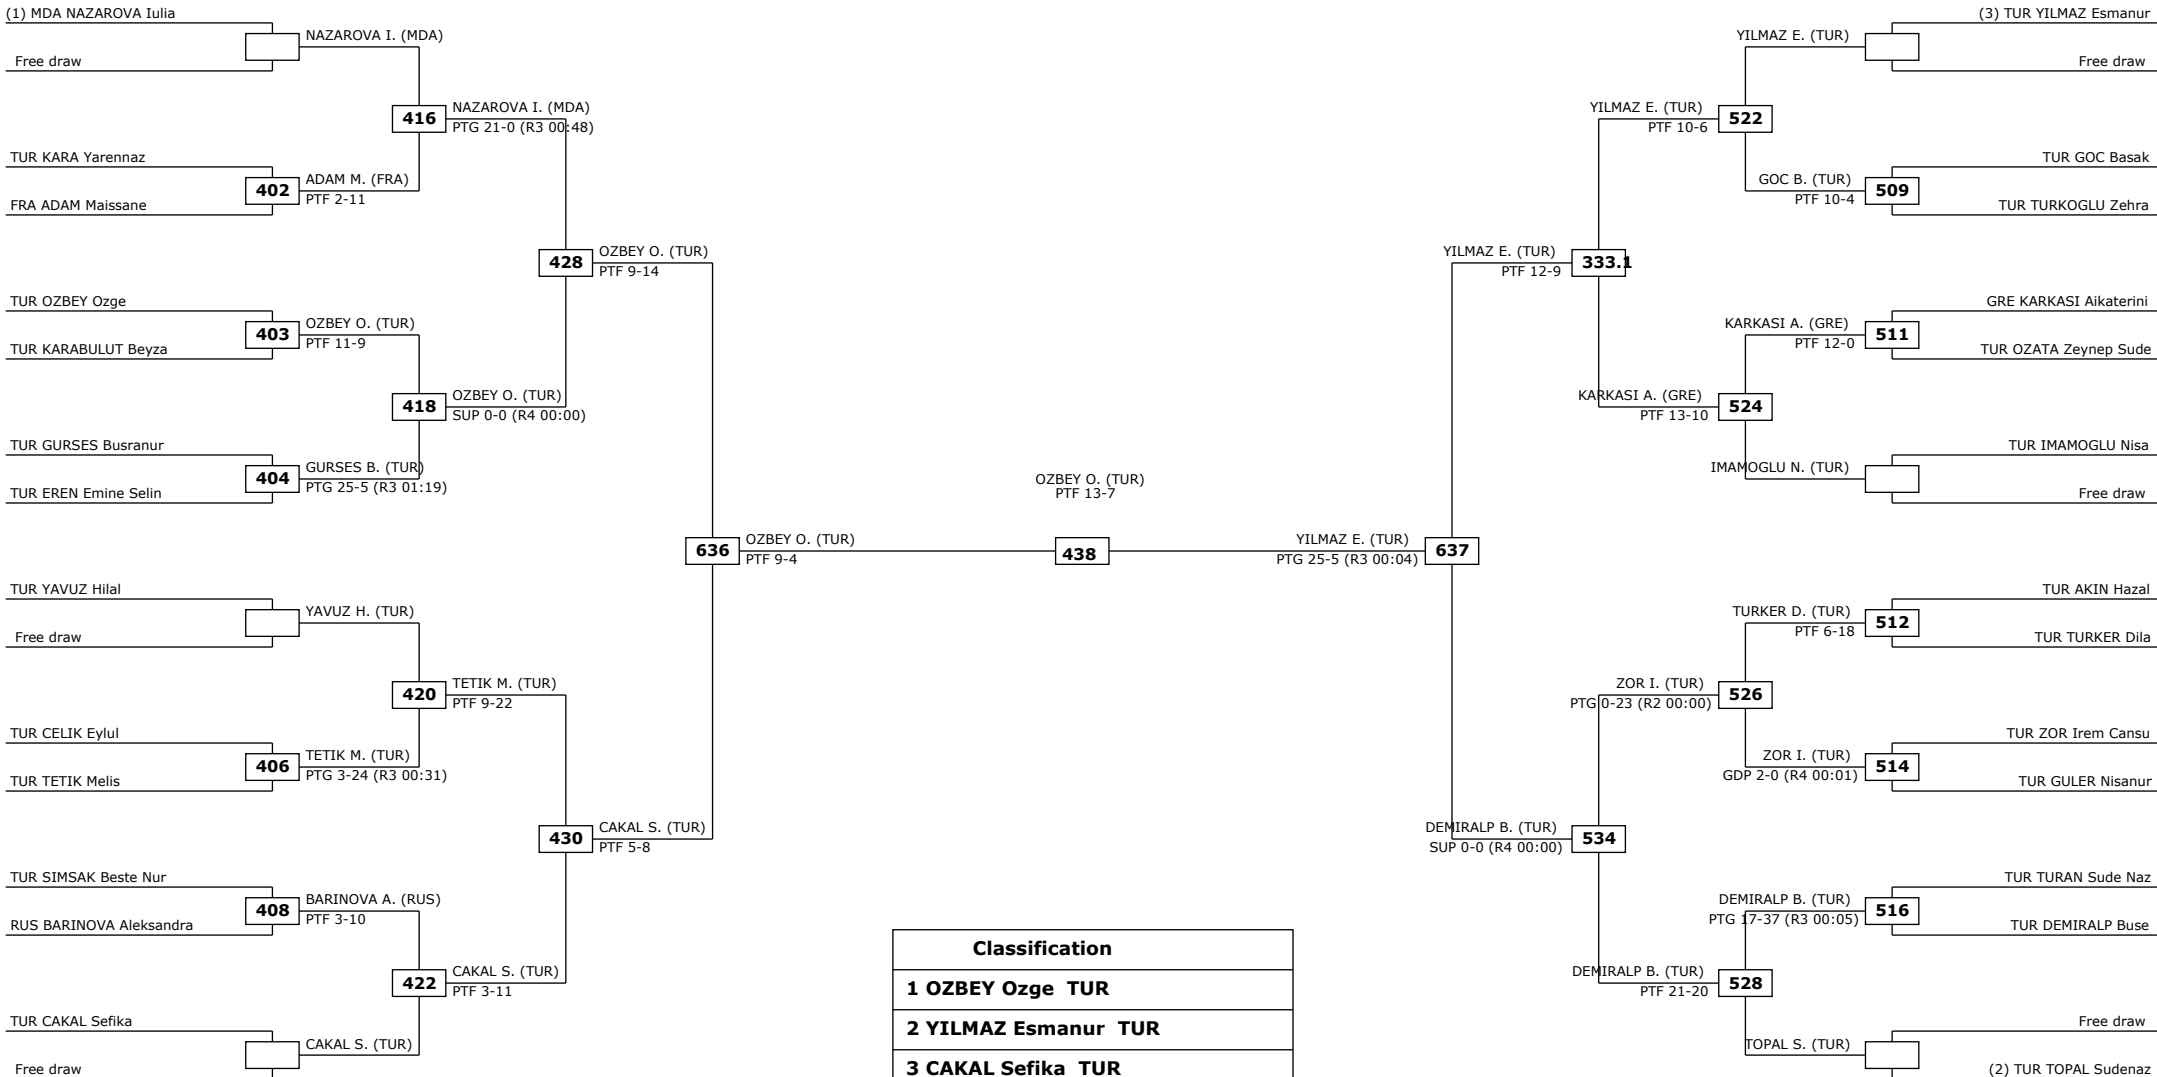

Round of 32    Round of 16    Quarter finals    Semifinals    Final    Semifinals    Quarter finals    Round of 16    Round of 32

LEGEND: (RSC) Win by Referee stop the contest (PTG) Win by Point Gap (SUP) Win by Superiority (DSQ) Win by Disqualification (DOB) Win by Disqualification for unsportsmanlike behavior (DWR) Double Withdrawal R: Round  
 (x): Seed: (PTF) Win by final score (GDP) Win by Golden Points (WDR) Win by Withdrawal (PUN) Win by Punitive Declaration (DDB) Double Disqualification for unsportsmanlike behavior (DDQ) Double Disqualification

Round of 32    Round of 16    Quarter finals    Semifinals    Final    Semifinals    Quarter finals    Round of 16    Round of 32

(1) ESP REIMUNDEZ QUEIMADELOS Yadiria

Classification	
<b>1</b>	<b>GOGEBAKAN Huru Gokce TUR</b>
<b>2</b>	<b>KRIATSIOTI Anna Maria GRE</b>
<b>3</b>	<b>BAGATOR Sahsenem TUR</b>
<b>3</b>	<b>NGUYEN Julie FRA</b>

Round of 16

Quarter finals

Semifinals

Final

Semifinals

Quarter finals

Round of 16

**Classification**