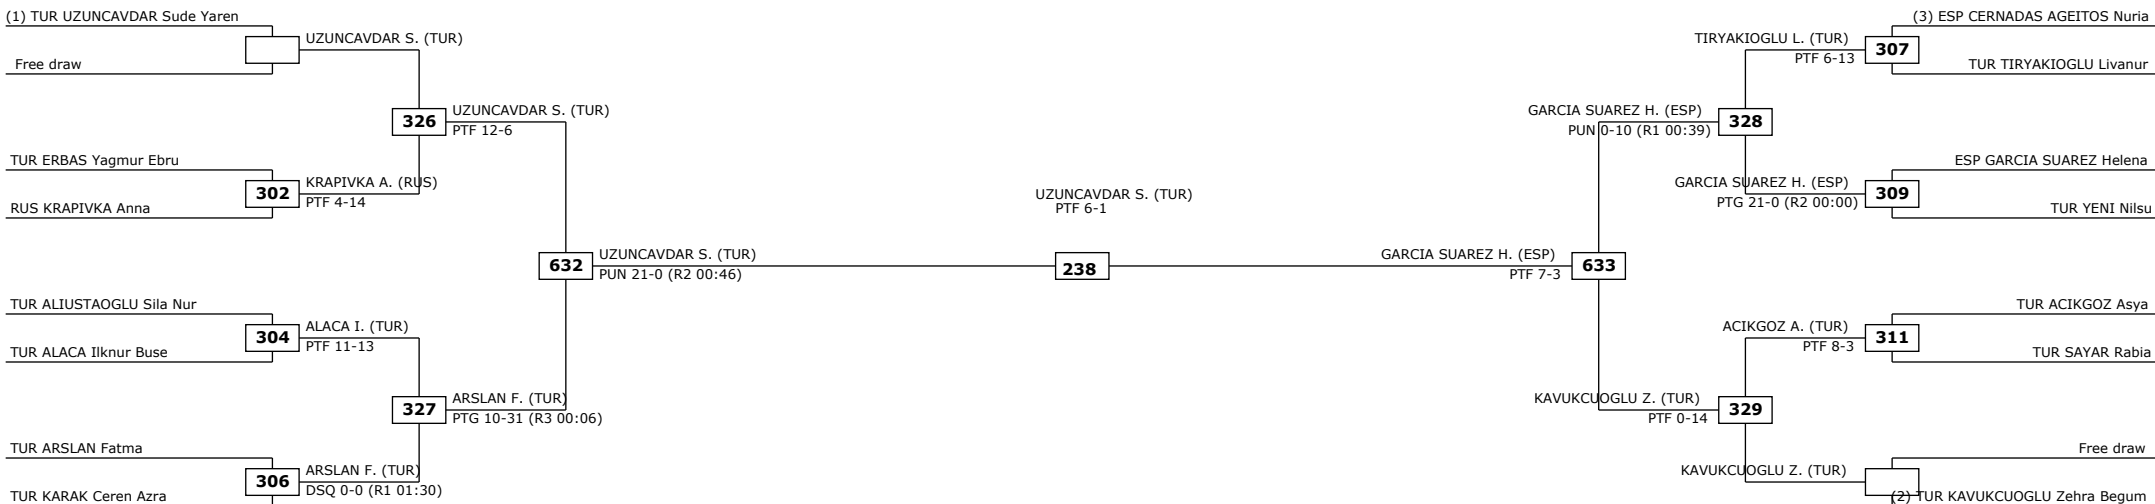

Round of 16

Quarter finals

Semifinals

Final

Semifinals

Quarter finals

Round of 16

**Classification**

**1 UZUNCAVDAR Sude Yaren TUR**

**2 GARCIA SUAREZ Helena ESP**

**3 ARSLAN Fatma TUR**

**3 KAVUKCUOGLU Zehra Begum TUR**

LEGEND: (RSC) Win by Referee stop the contest (PTG) Win by Point Gap (SUP) Win by Superiority (DSQ) Win by Disqualification (DOB) Win by Disqualification for unsportsmanlike behavior (DWR) Double Withdrawal R: Round  
(x): Seed: (PTF) Win by final score (GDP) Win by Golden Points (WDR) Win by Withdrawal (PUN) Win by Punitive Declaration (DDB) Double Disqualification for unsportsmanlike behavior (DDQ) Double Disqualification