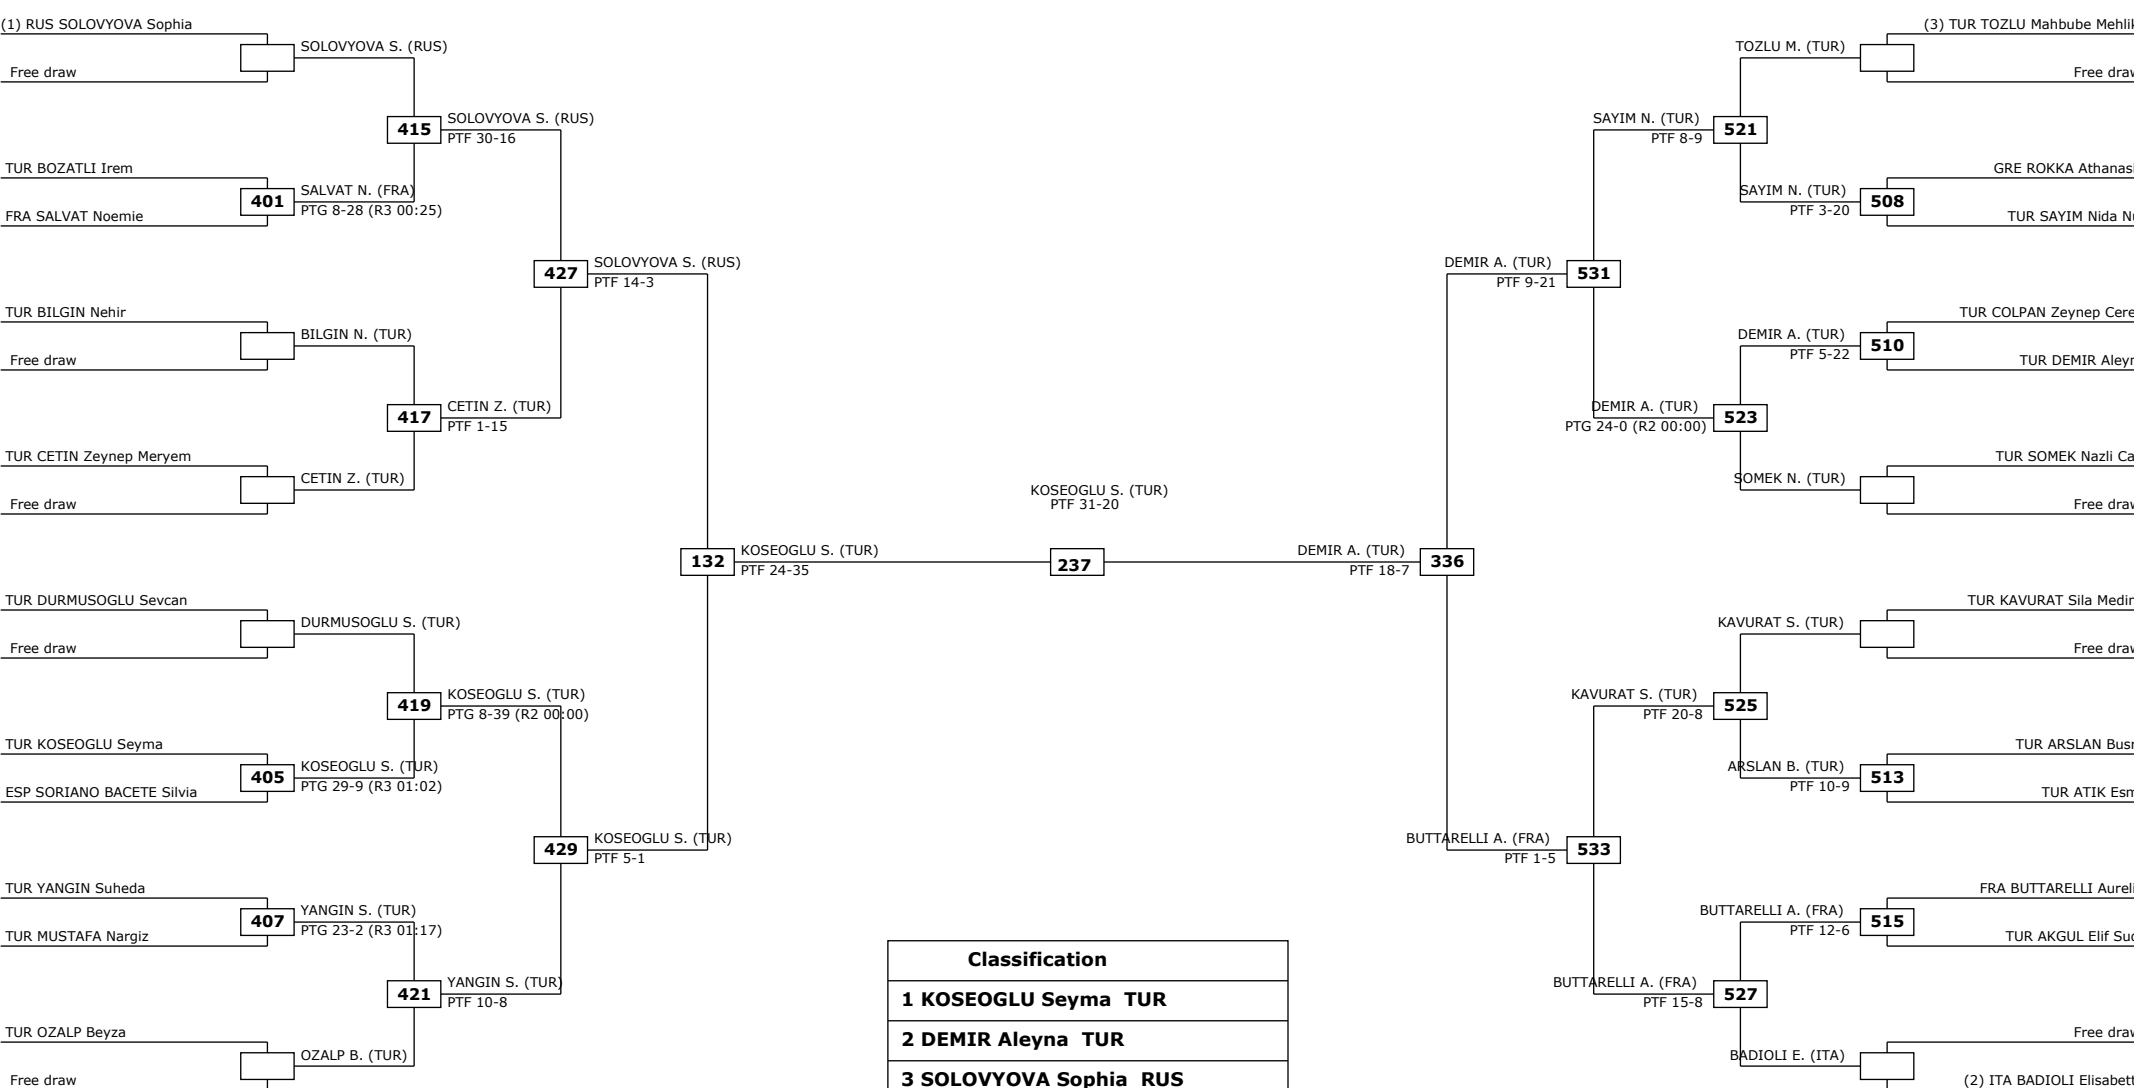

LEGEND: (RSC) Win by Referee stop the contest (PTG) Win by Point Gap (SUP) Win by Superiority (DSQ) Win by Disqualification (DOB) Win by Disqualification for unsportsmanlike behavior (DWR) Double Withdrawal R: Round
(x): Seed: (PTF) Win by final score (GDP) Win by Golden Points (WDR) Win by Withdrawal (PUN) Win by Punitive Declaration (DDB) Double Disqualification for unsportsmanlike behavior (DDQ) Double Disqualification