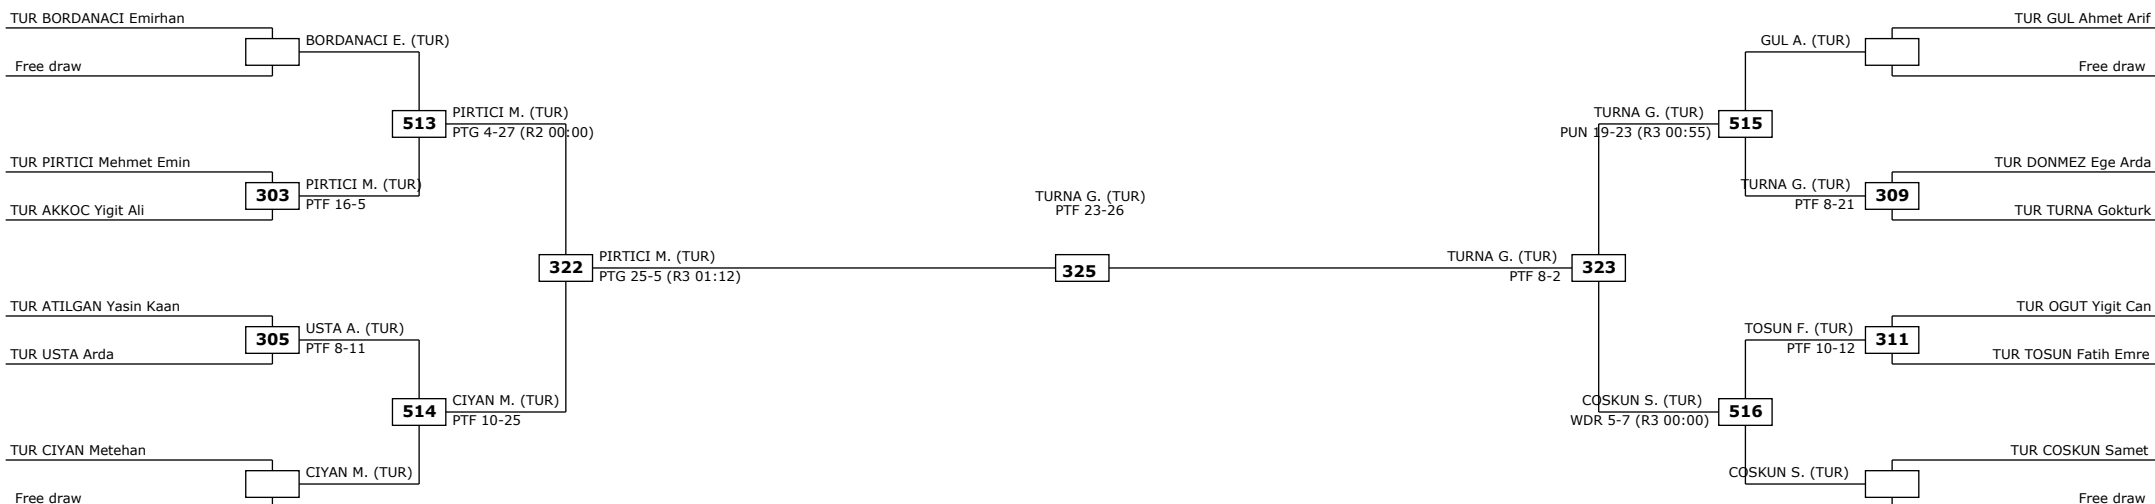

Round of 16

Quarter finals

Semifinals

Final

Semifinals

Quarter finals

Round of 16

Classification
1 TURNA Gokturk TUR
2 PIRTICI Mehmet Emin TUR
3 COSKUN Samet TUR
3 CIYAN Metehan TUR

LEGEND: (RSC) Win by Referee stop the contest (PTG) Win by Point Gap (SUP) Win by Superiority (DSQ) Win by Disqualification (DOB) Win by Disqualification for unsportsmanlike behavior (DWR) Double Withdrawal R: Round
 (x): Seed: (PTF) Win by final score (GDP) Win by Golden Points (WDR) Win by Withdrawal (PUN) Win by Punitive Declaration (DDB) Double Disqualification for unsportsmanlike behavior (DDQ) Double Disqualification