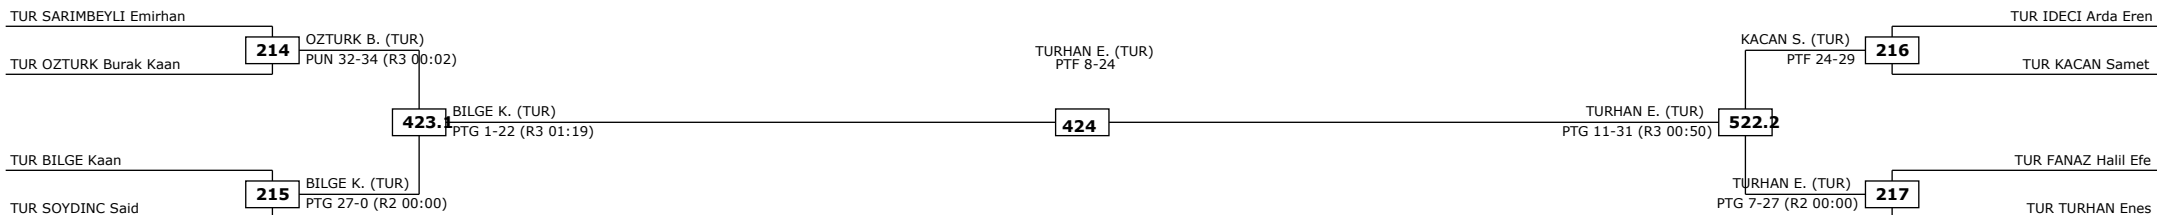

Quarter finals

Semifinals

Final

Semifinals

Quarter finals

Classification
1 TURHAN Enes TUR
2 BILGE Kaan TUR
3 KACAN Samet TUR
3 OZTURK Burak Kaan TUR

LEGEND: (RSC) Win by Referee stop the contest (PTG) Win by Point Gap (SUP) Win by Superiority (DSQ) Win by Disqualification (DOB) Win by Disqualification for unsportsmanlike behavior (DWR) Double Withdrawal R: Round
(x): Seed: (PTF) Win by final score (GDP) Win by Golden Points (WDR) Win by Withdrawal (PUN) Win by Punitive Declaration (DDB) Double Disqualification for unsportsmanlike behavior (DDQ) Double Disqualification