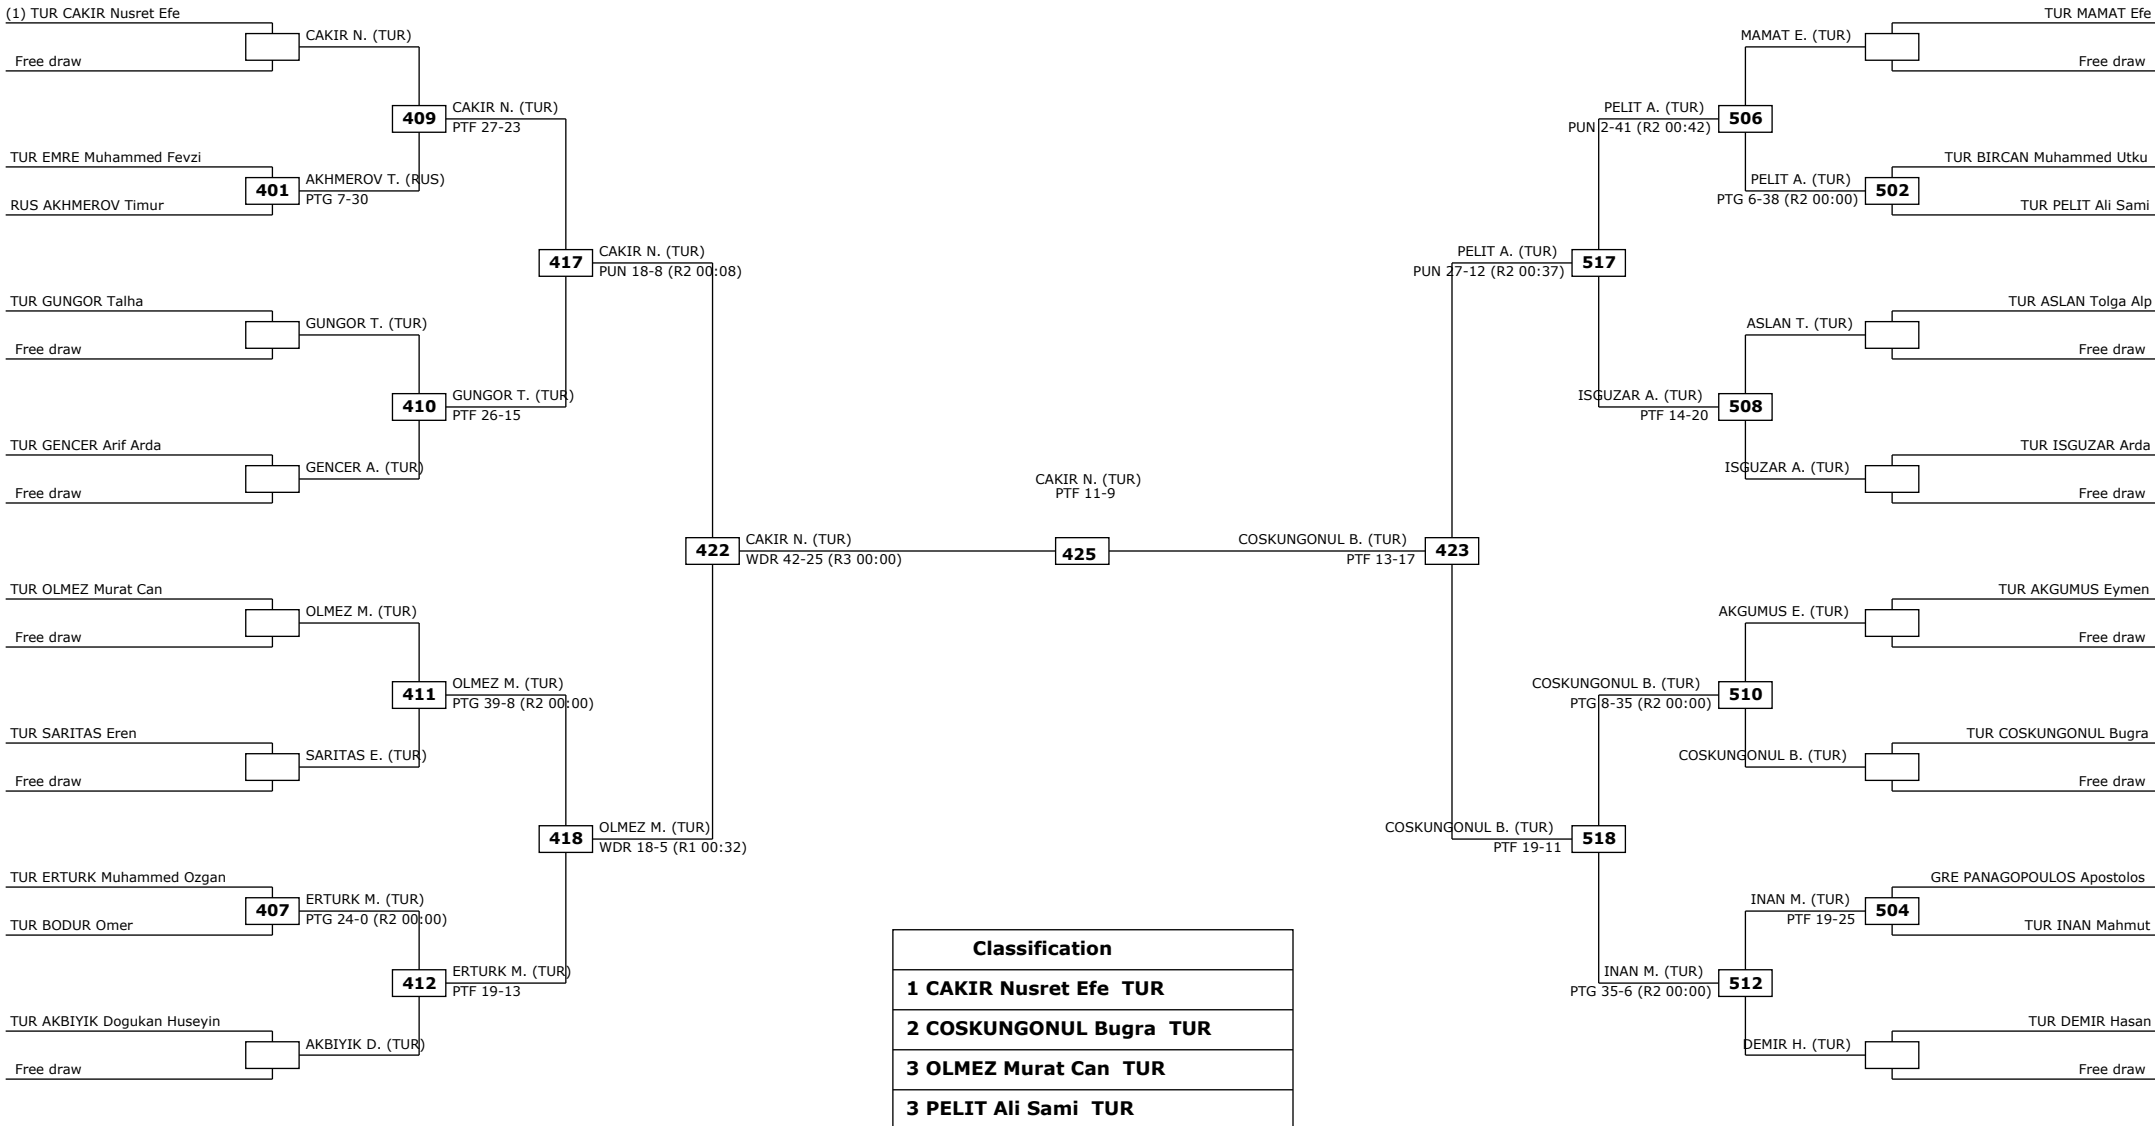

LEGEND: (RSC) Win by Referee stop the contest (PTG) Win by Point Gap (SUP) Win by Superiority (DSQ) Win by Disqualification (DOB) Win by Disqualification for unsportsmanlike behavior (DWR) Double Withdrawal R: Round
 (x): Seed: (PTF) Win by final score (GDP) Win by Golden Points (WDR) Win by Withdrawal (PUN) Win by Punitive Declaration (DDB) Double Disqualification for unsportsmanlike behavior (DDQ) Double Disqualification

Round of 32 Round of 16 Quarter finals Semifinals Final Semifinals Quarter finals Round of 16 Round of 32

Classification	
1	BADEM Yusuf TUR
2	ARSLAN Hasan TUR
3	Bicer Furkan TUR
3	SENYUREK Ersin TUR

LEGEND: (RSC) Win by Referee stop the contest (PTG) Win by Point Gap (SUP) Win by Superiority (DSQ) Win by Disqualification (DOB) Win by Disqualification for unsportsmanlike behavior (DWR) Double Withdrawal R: Round
 (x): Seed: (PTF) Win by final score (GDP) Win by Golden Points (WDR) Win by Withdrawal (PUN) Win by Punitive Declaration (DDB) Double Disqualification for unsportsmanlike behavior (DDQ) Double Disqualification

Round of 32 Round of 16 Quarter finals Semifinals Final Semifinals Quarter finals Round of 16 Round of 32

LEGEND: (RSC) Win by Referee stop the contest (PTG) Win by Point Gap (SUP) Win by Superiority (DSQ) Win by Disqualification (DOB) Win by Disqualification for unsportsmanlike behavior (DWR) Double Withdrawal R: Round
 (x): Seed: (PTF) Win by final score (GDP) Win by Golden Points (WDR) Win by Withdrawal (PUN) Win by Punitive Declaration (DDB) Double Disqualification for unsportsmanlike behavior (DDQ) Double Disqualification