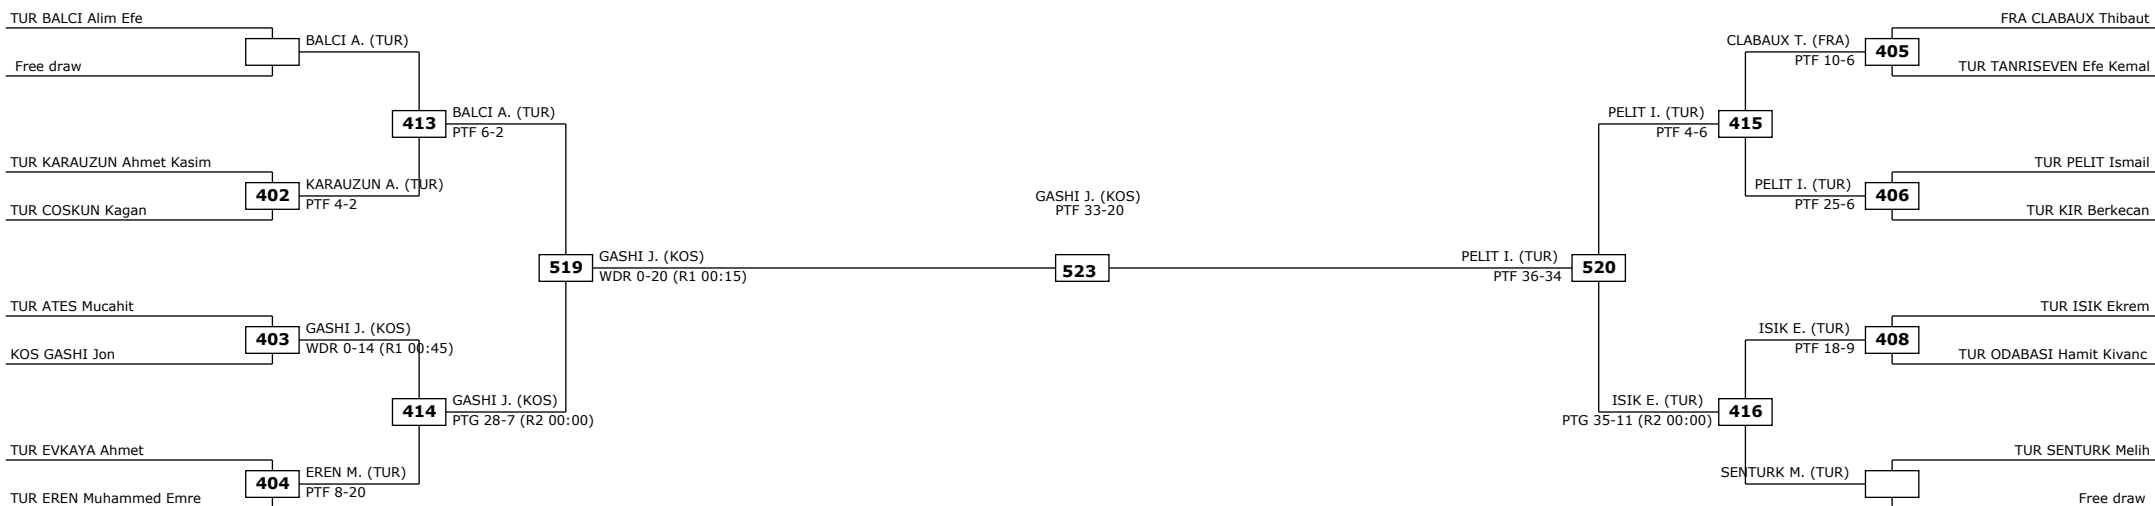

Quarter finals

Semifinals

Final

Semifinals

Quarter finals

Classification
1 TURHAN Enes TUR
2 BILGE Kaan TUR
3 KACAN Samet TUR
3 OZTURK Burak Kaan TUR

LEGEND: (RSC) Win by Referee stop the contest (PTG) Win by Point Gap (SUP) Win by Superiority (DSQ) Win by Disqualification (DOB) Win by Disqualification for unsportsmanlike behavior (DWR) Double Withdrawal R: Round
(x): Seed: (PTF) Win by final score (GDP) Win by Golden Points (WDR) Win by Withdrawal (PUN) Win by Punitive Declaration (DDB) Double Disqualification for unsportsmanlike behavior (DDQ) Double Disqualification

Round of 16

Quarter finals

Semifinals

Final

Semifinals

Quarter finals

Round of 16

Classification
1 GASHI Jon KOS
2 PELIT Ismail TUR
3 BALCI Alim Efe TUR
3 ISIK Ekrem TUR

LEGEND: (RSC) Win by Referee stop the contest (PTG) Win by Point Gap (SUP) Win by Superiority (DSQ) Win by Disqualification (DOB) Win by Disqualification for unsportsmanlike behavior (DWR) Double Withdrawal R: Round
 (x): Seed: (PTF) Win by final score (GDP) Win by Golden Points (WDR) Win by Withdrawal (PUN) Win by Punitive Declaration (DDB) Double Disqualification for unsportsmanlike behavior (DDQ) Double Disqualification