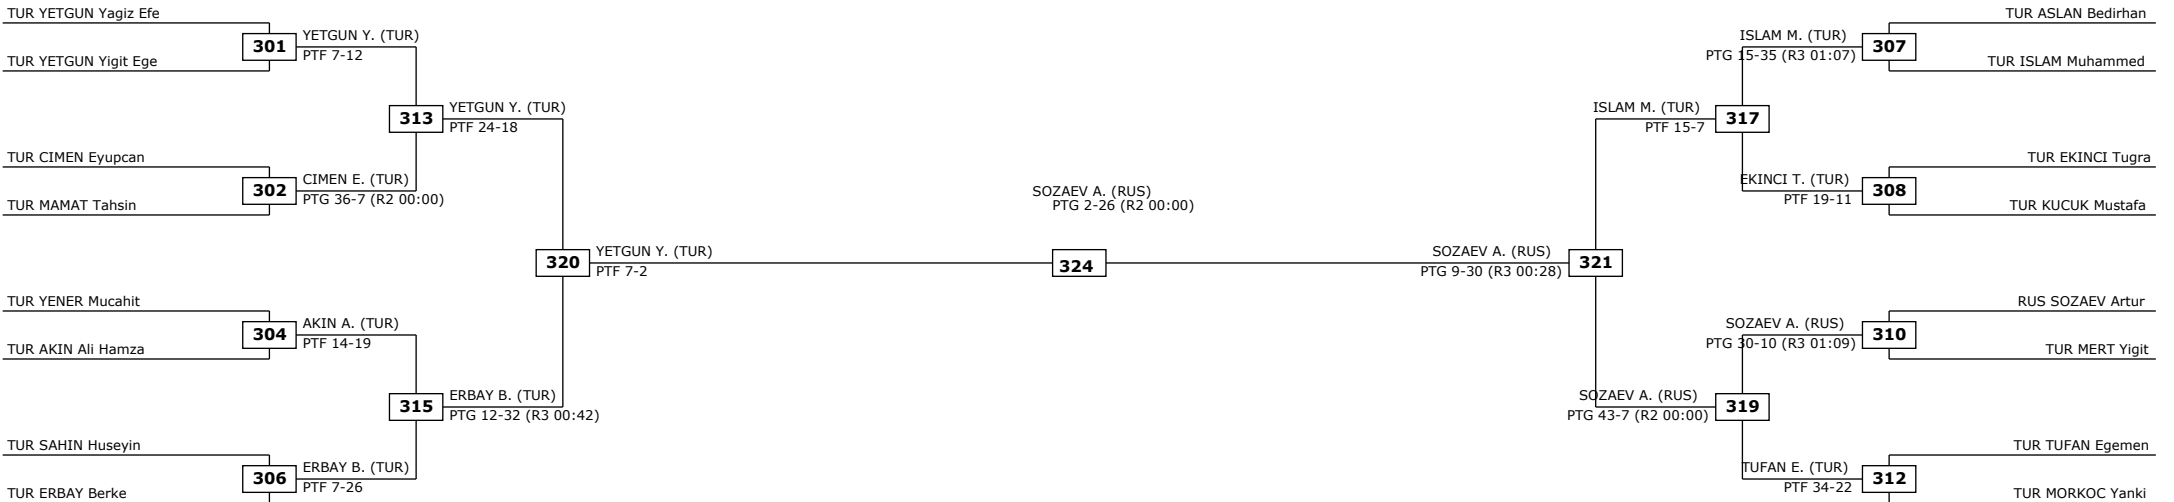

Round of 16 Quarter finals Semifinals Final Semifinals Quarter finals Round of 16

Classification
1 SOZAEV Artur RUS
2 YETGUN Yigit Ege TUR
3 ISLAM Muhammed TUR
3 ERBAY Berke TUR

LEGEND:	(RSC) Win by Referee stop the contest	(PTG) Win by Point Gap	(SUP) Win by Superiority	(DSQ) Win by Disqualification	(DOB) Win by Disqualification for unsportsmanlike behavior	(DWR) Double Withdrawal	R: Round
(x): Seed:	(PTF) Win by final score	(GDP) Win by Golden Points	(WDR) Win by Withdrawal	(PUN) Win by Punitive Declaration	(DDB) Double Disqualification for unsportsmanlike behavior	(DDQ) Double Disqualification	

Round of 16

Quarter finals

Semifinals

Final

Semifinals

Quarter finals

Round of 16

Classification