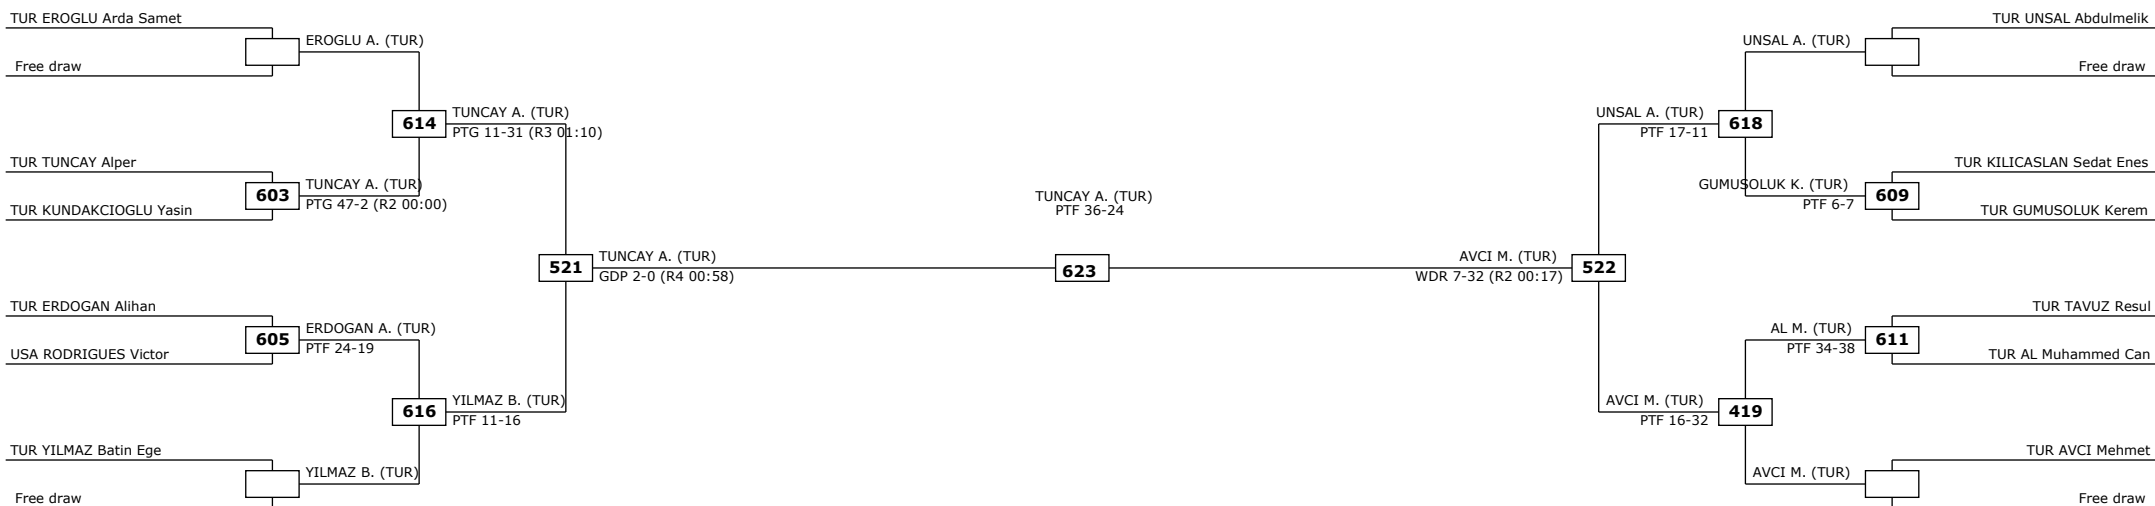

Round of 16

Quarter finals

Semifinals

Final

Semifinals

Quarter finals

Round of 16

Classification
1 TUNCAY Alper TUR
2 AVCI Mehmet TUR
3 YILMAZ Batin Ege TUR
3 UNSAL Abdulmelik TUR