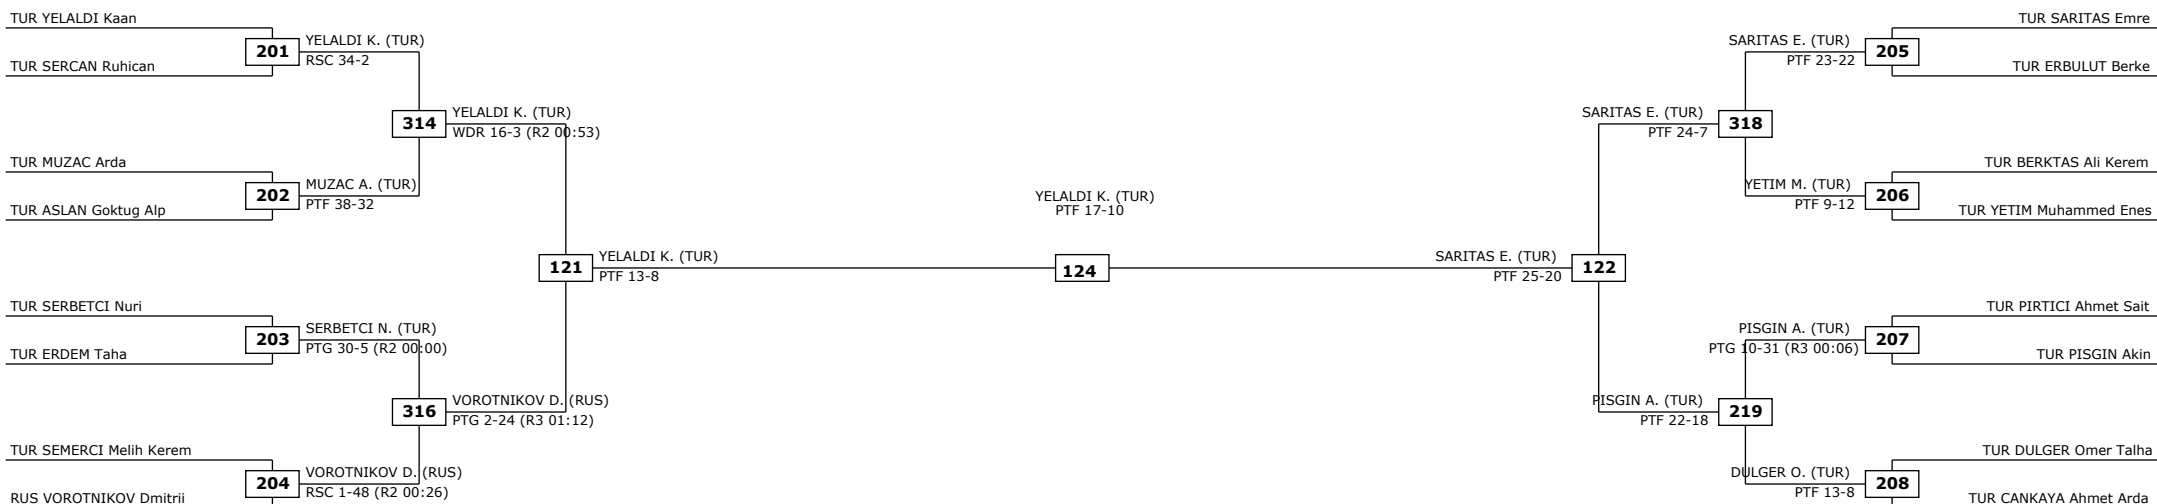

Round of 16

Quarter finals

Semifinals

Final

Semifinals

Quarter finals

Round of 16

Classification
1 YELALDI Kaan TUR
2 SARITAS Emre TUR
3 VOROTNIKOV Dmitrii RUS
3 PISGIN Akin TUR