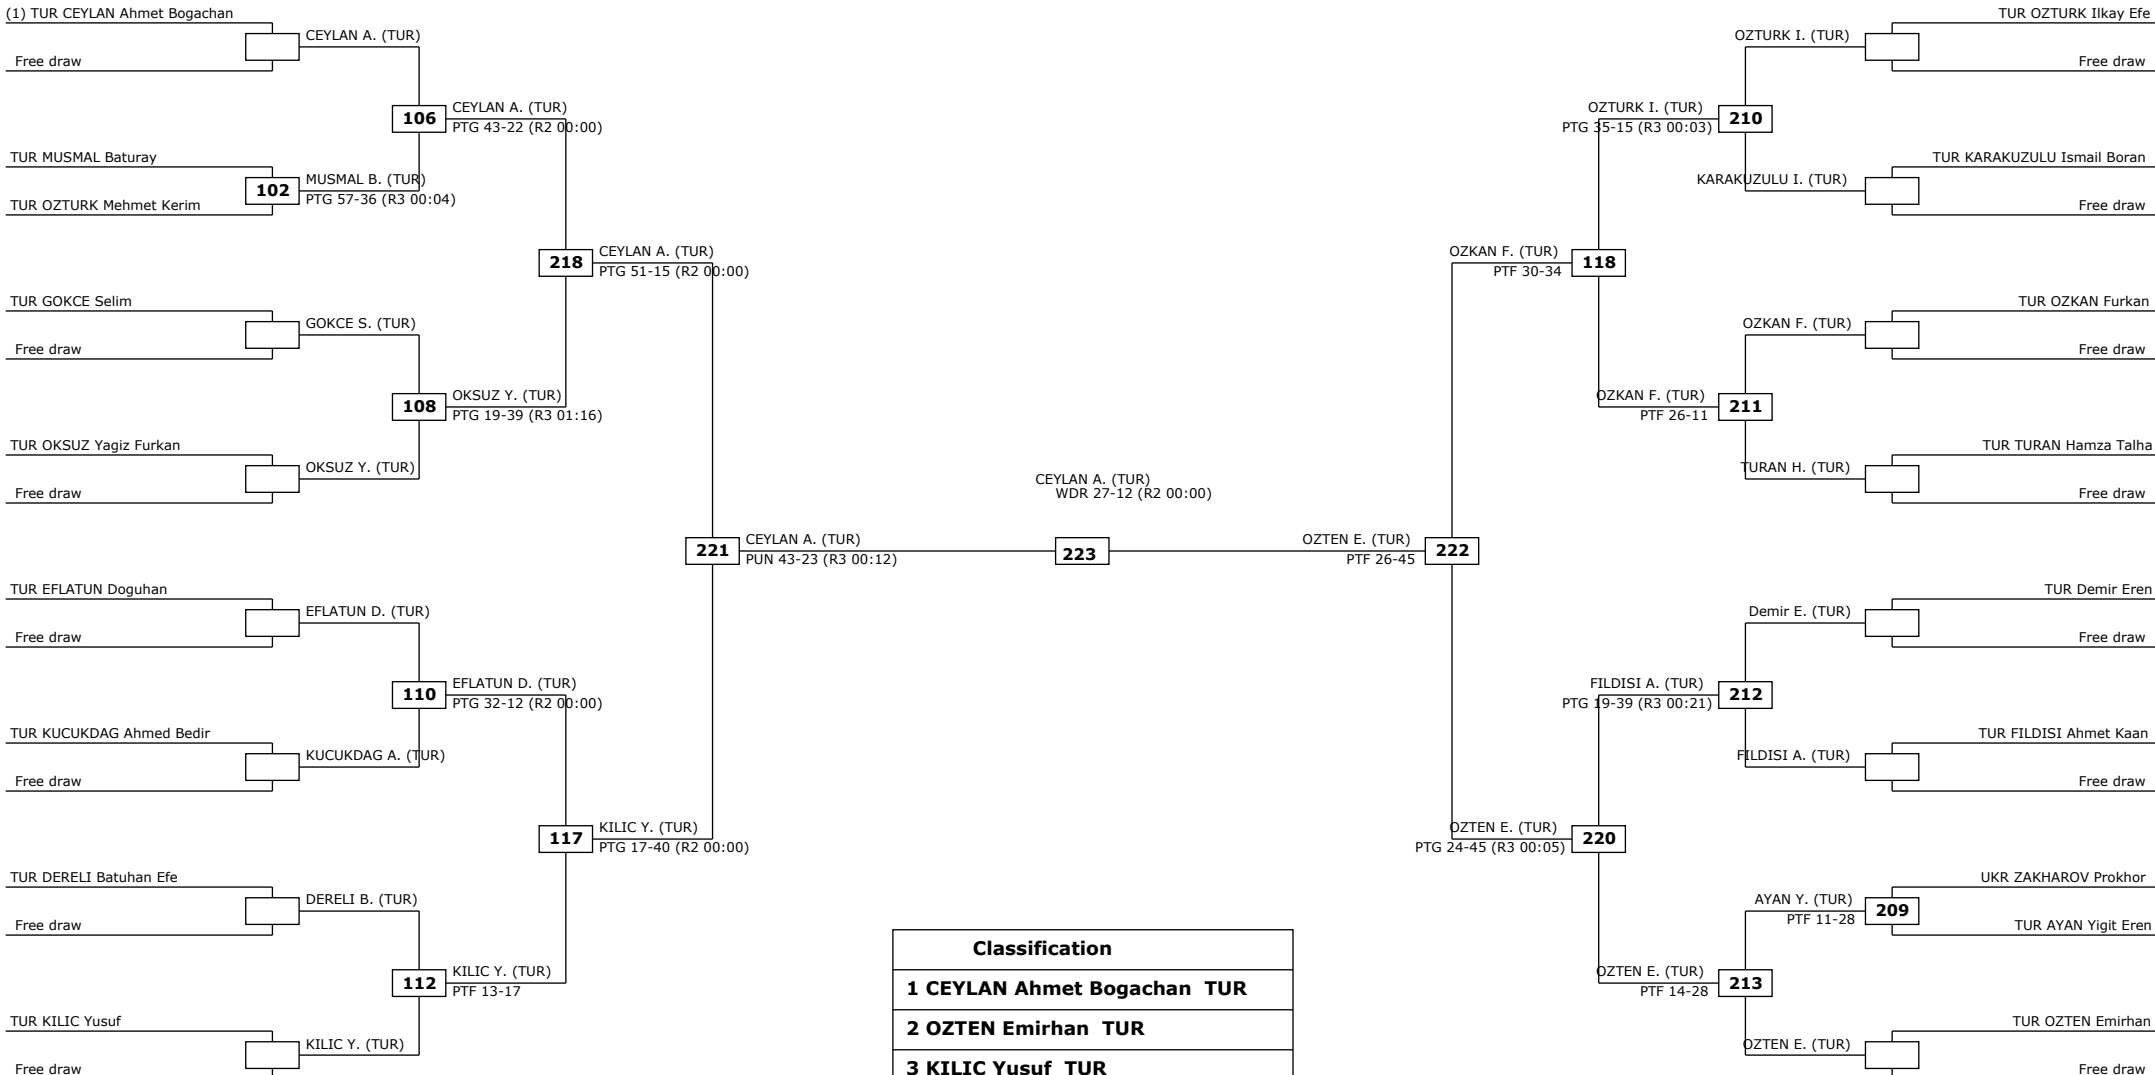

Round of 32 Round of 16 Quarter finals Semifinals Final Semifinals Quarter finals Round of 16 Round of 32

Classification	
1	BADEM Yusuf TUR
2	ARSLAN Hasan TUR
3	Bicer Furkan TUR
3	SENYUREK Ersin TUR

LEGEND: (RSC) Win by Referee stop the contest (PTG) Win by Point Gap (SUP) Win by Superiority (DSQ) Win by Disqualification (DOB) Win by Disqualification for unsportsmanlike behavior (DWR) Double Withdrawal R: Round
 (x): Seed: (PTF) Win by final score (GDP) Win by Golden Points (WDR) Win by Withdrawal (PUN) Win by Punitive Declaration (DDB) Double Disqualification for unsportsmanlike behavior (DDQ) Double Disqualification

Round of 32 Round of 16 Quarter finals Semifinals Final Semifinals Quarter finals Round of 16 Round of 32

LEGEND: (RSC) Win by Referee stop the contest (PTG) Win by Point Gap (SUP) Win by Superiority (DSQ) Win by Disqualification (DOB) Win by Disqualification for unsportsmanlike behavior (DWR) Double Withdrawal R: Round
 (x): Seed: (PTF) Win by final score (GDP) Win by Golden Points (WDR) Win by Withdrawal (PUN) Win by Punitive Declaration (DDB) Double Disqualification for unsportsmanlike behavior (DDQ) Double Disqualification