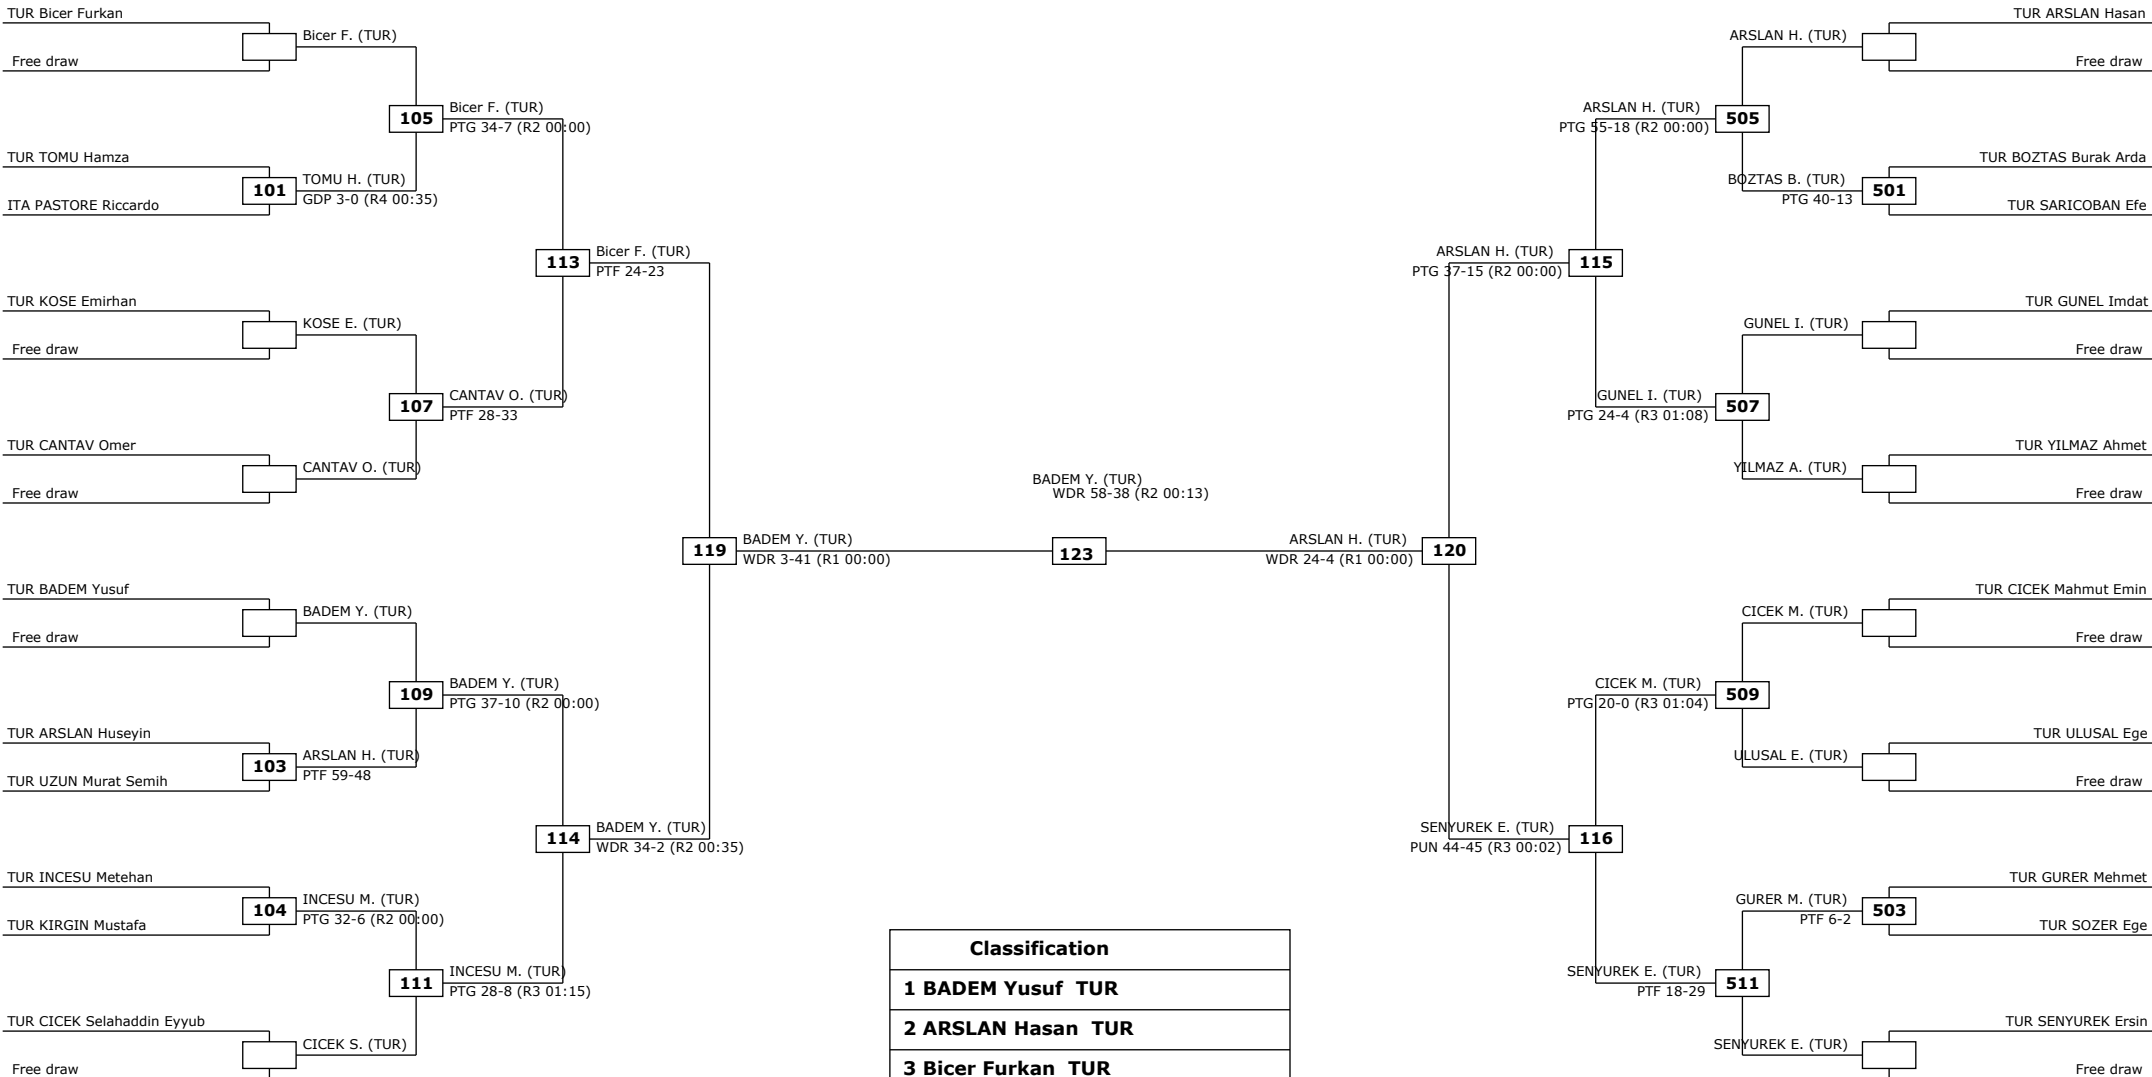

Round of 32   Round of 16   Quarter finals   Semifinals   Final   Semifinals   Quarter finals   Round of 16   Round of 32

Classification	
1	BADEM Yusuf TUR
2	ARSLAN Hasan TUR
3	Bicer Furkan TUR
3	SENYUREK Ersin TUR

LEGEND: (RSC) Win by Referee stop the contest (PTG) Win by Point Gap (SUP) Win by Superiority (DSQ) Win by Disqualification (DOB) Win by Disqualification for unsportsmanlike behavior (DWR) Double Withdrawal R: Round
(x): Seed: (PTF) Win by final score (GDP) Win by Golden Points (WDR) Win by Withdrawal (PUN) Win by Punitive Declaration (DDB) Double Disqualification for unsportsmanlike behavior (DDQ) Double Disqualification