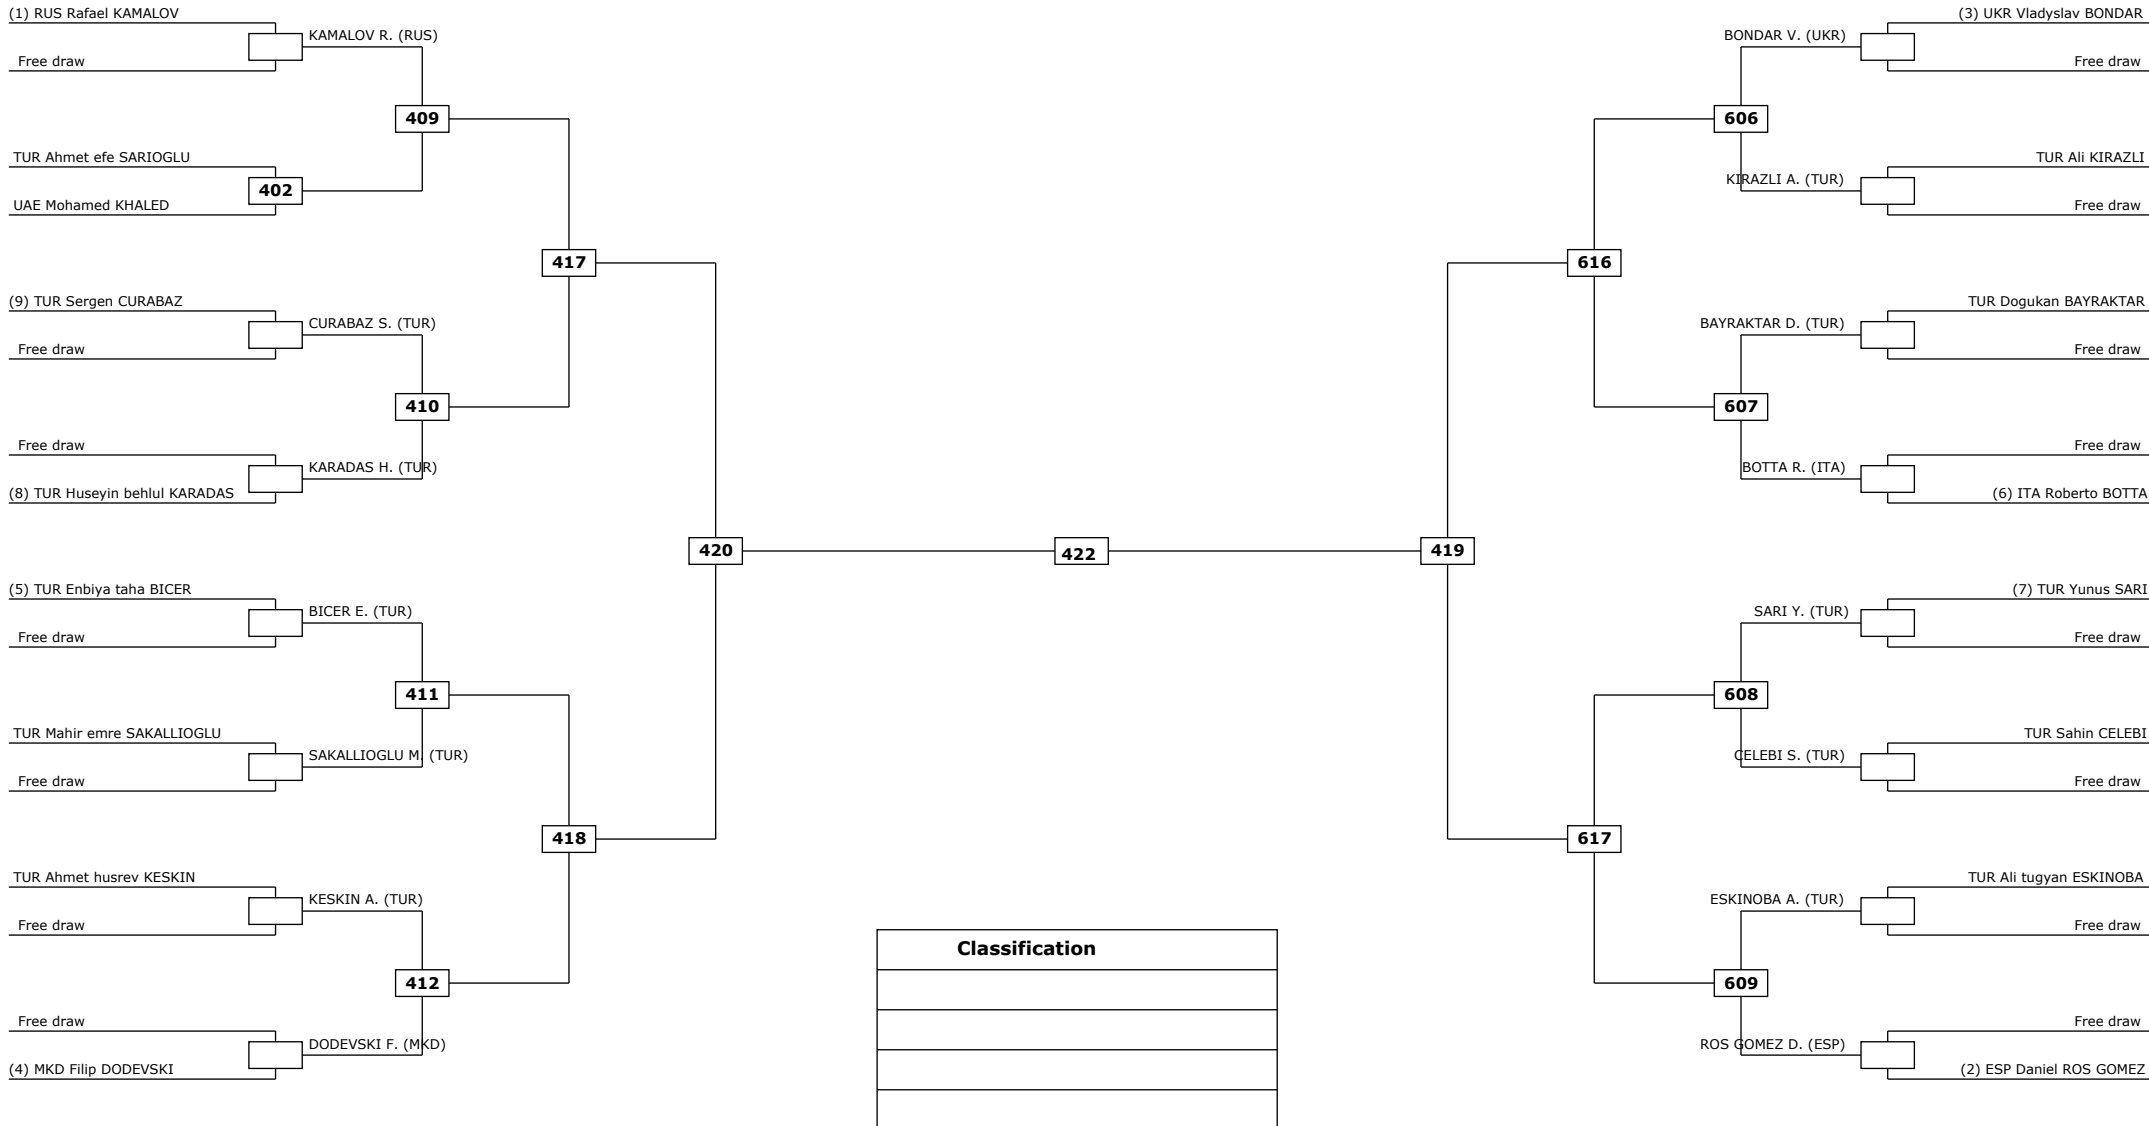

Round of 32 Round of 16 Quarter finals Semifinals Final Semifinals Quarter finals Round of 16 Round of 32

LEGEND: (RSC) Win by Referee stop the contest (PTG) Win by Point Gap (SUP) Win by Superiority (DSQ) Win by Disqualification (DOB) Win by Disqualification for unsportsmanlike behavior (DWR) Double Withdrawal R: Round
 (x): Seed: (PTF) Win by final score (GDP) Win by Golden Points (WDR) Win by Withdrawal (PUN) Win by Punitive Declaration (DDB) Double Disqualification for unsportsmanlike behavior (DDQ) Double Disqualification

Round of 16

Quarter finals

Semifinals

Final

Semifinals

Quarter finals

Round of 16

Classification