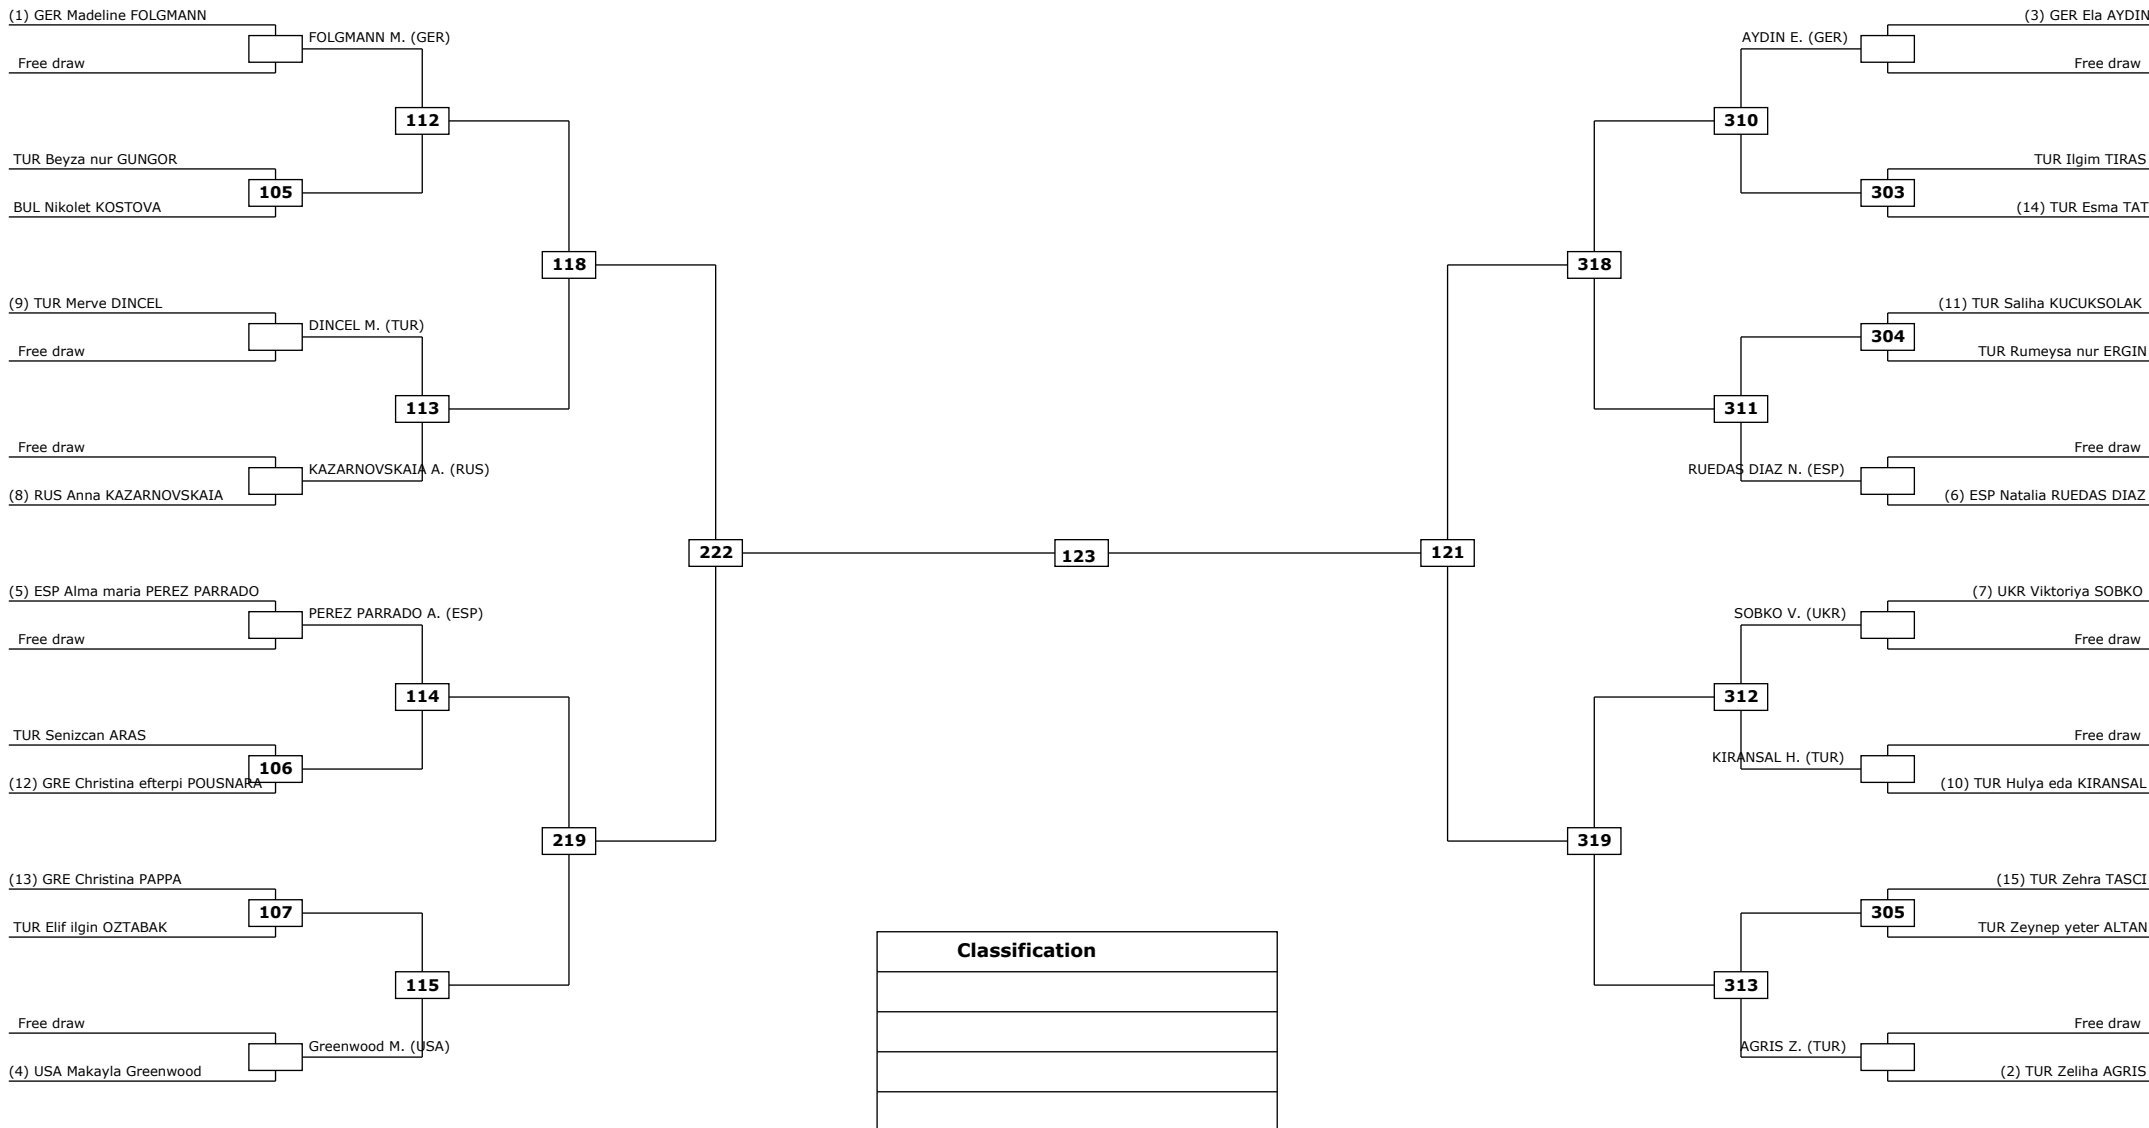

Round of 16

Quarter finals

Semifinals

Final

Semifinals

Quarter finals

Round of 16

Classification

Round of 32 Round of 16 Quarter finals Semifinals Final Semifinals Quarter finals Round of 16 Round of 32

LEGEND: (RSC) Win by Referee stop the contest (PTG) Win by Point Gap (SUP) Win by Superiority (DSQ) Win by Disqualification (DOB) Win by Disqualification for unsportsmanlike behavior (DWR) Double Withdrawal R: Round
 (x): Seed: (PTF) Win by final score (GDP) Win by Golden Points (WDR) Win by Withdrawal (PUN) Win by Punitive Declaration (DDB) Double Disqualification for unsportsmanlike behavior (DDQ) Double Disqualification