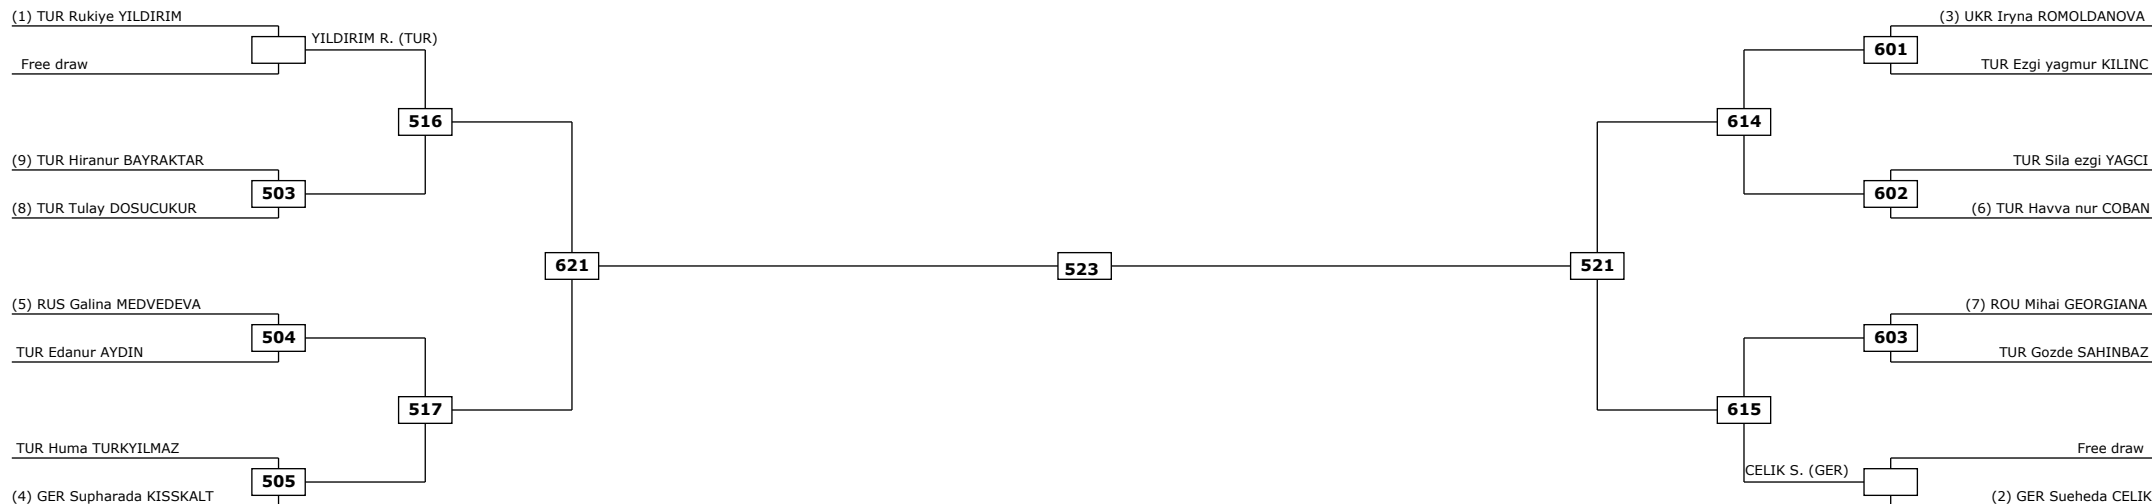

Round of 32 Round of 16 Quarter finals Semifinals Final Semifinals Quarter finals Round of 16 Round of 32

LEGEND: (RSC) Win by Referee stop the contest (PTG) Win by Point Gap (SUP) Win by Superiority (DSQ) Win by Disqualification (DOB) Win by Disqualification for unsportsmanlike behavior (DWR) Double Withdrawal R: Round
 (x): Seed: (PTF) Win by final score (GDP) Win by Golden Points (WDR) Win by Withdrawal (PUN) Win by Punitive Declaration (DDB) Double Disqualification for unsportsmanlike behavior (DDQ) Double Disqualification

Round of 16

Quarter finals

Semifinals

Final

Semifinals

Quarter finals

Round of 16

Classification