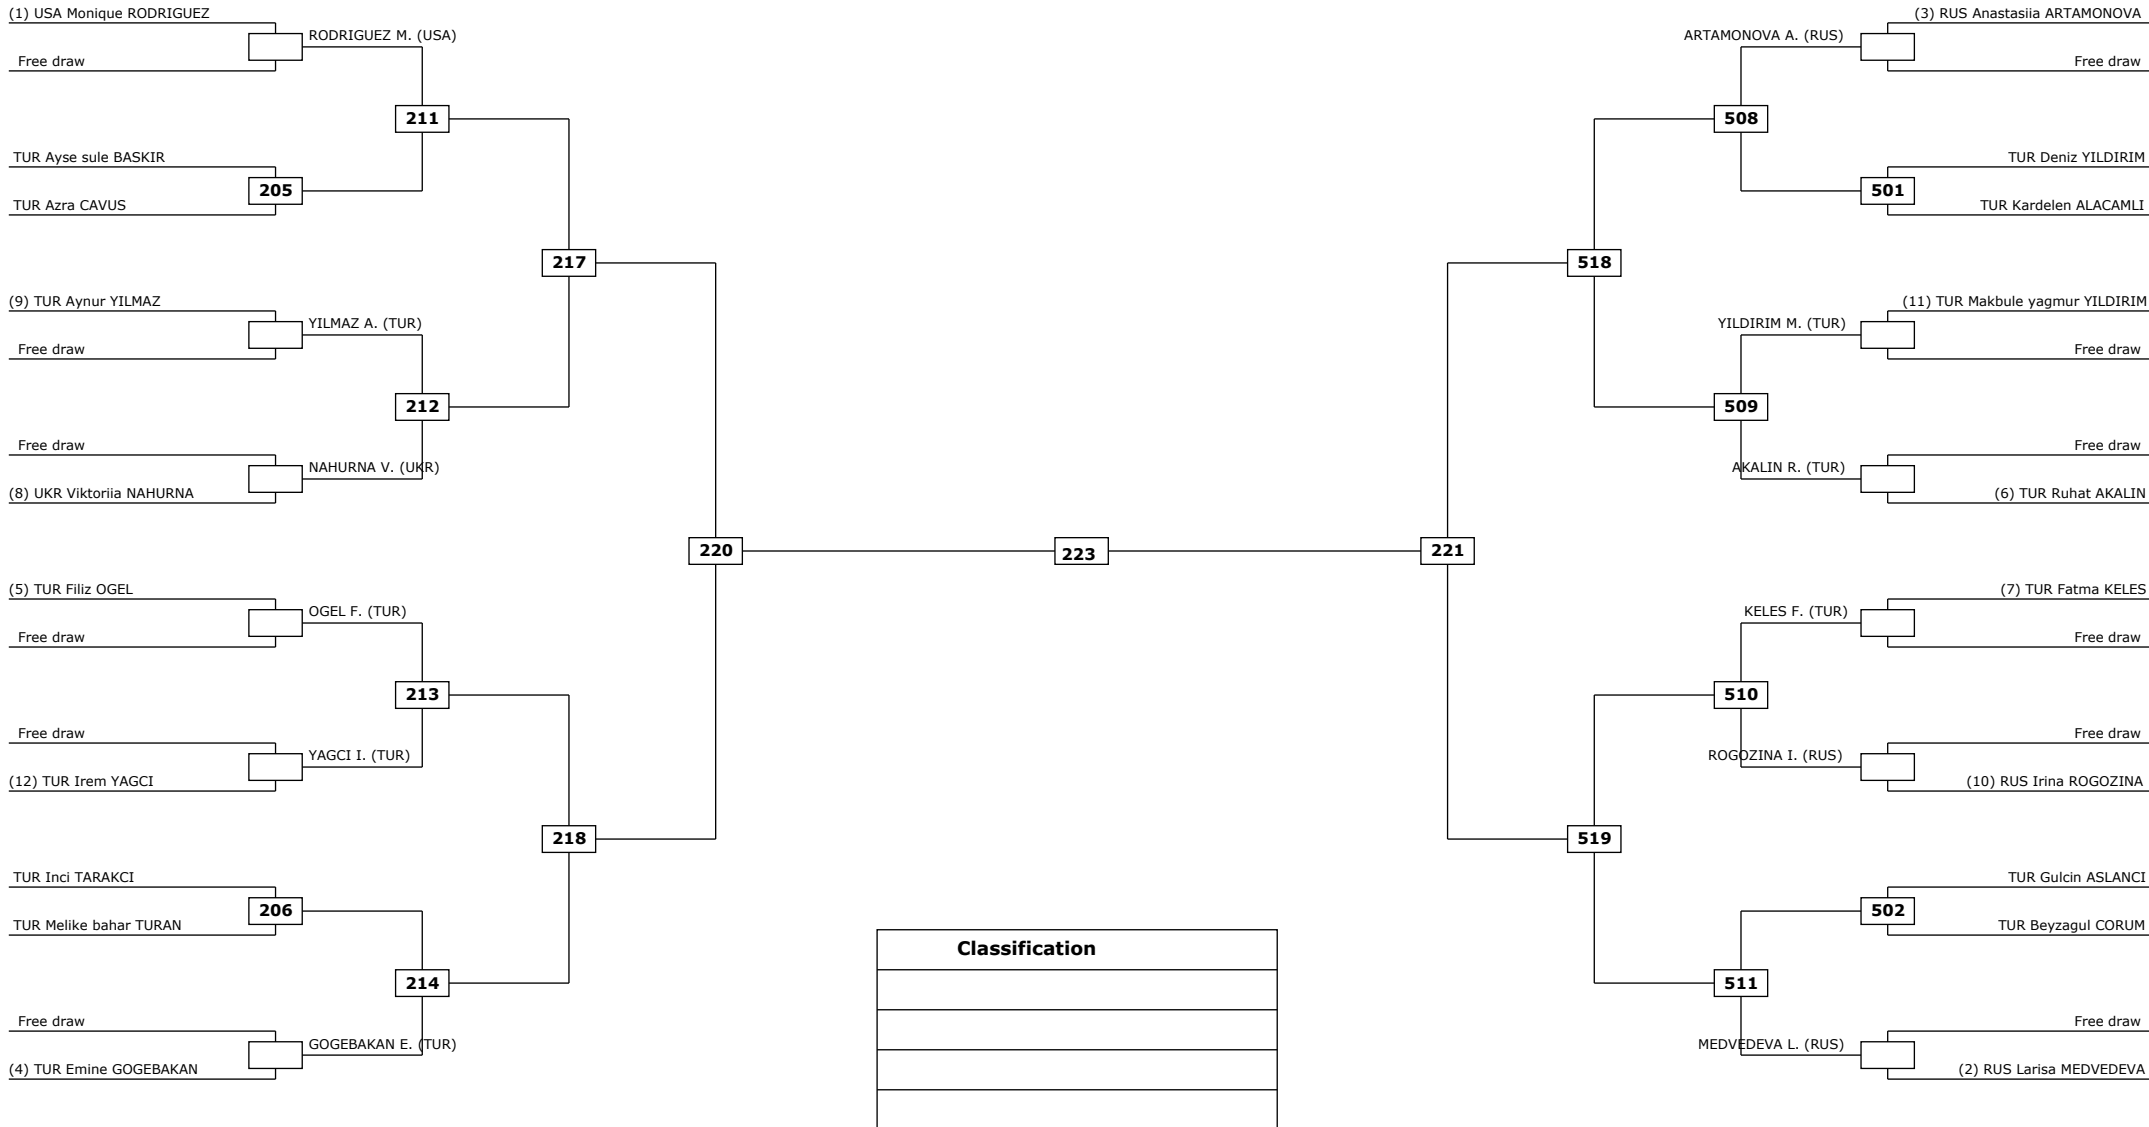

Round of 32 Round of 16 Quarter finals Semifinals Final Semifinals Quarter finals Round of 16 Round of 32

LEGEND: (RSC) Win by Referee stop the contest (PTG) Win by Point Gap (SUP) Win by Superiority (DSQ) Win by Disqualification (DOB) Win by Disqualification for unsportsmanlike behavior (DWR) Double Withdrawal R: Round
 (x): Seed: (PTF) Win by final score (GDP) Win by Golden Points (WDR) Win by Withdrawal (PUN) Win by Punitive Declaration (DDB) Double Disqualification for unsportsmanlike behavior (DDQ) Double Disqualification

Round of 16

Quarter finals

Semifinals

Final

Semifinals

Quarter finals

Round of 16

Classification