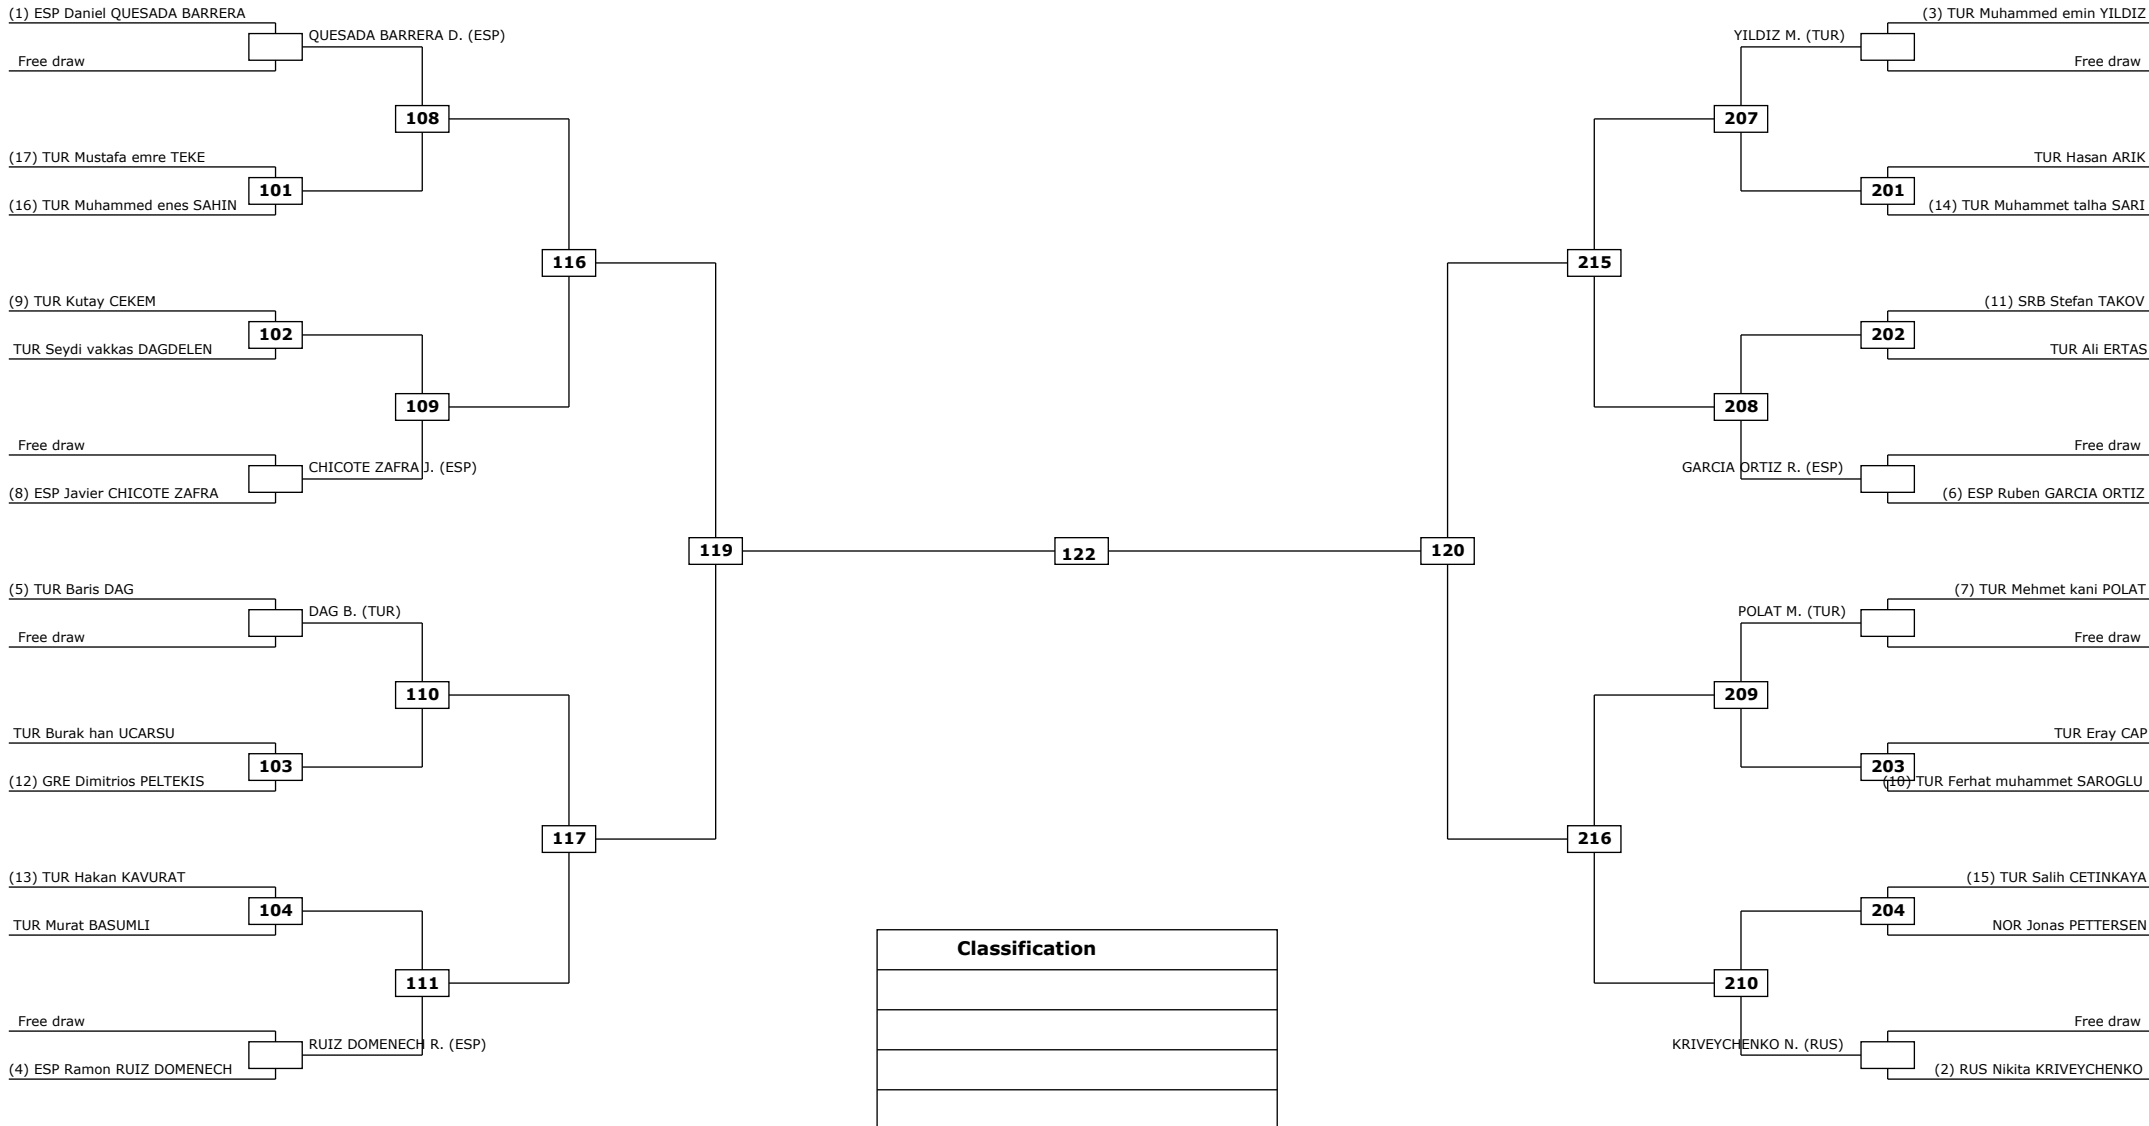

Round of 32 Round of 16 Quarter finals Semifinals Final Semifinals Quarter finals Round of 16 Round of 32

LEGEND: (RSC) Win by Referee stop the contest (PTG) Win by Point Gap (SUP) Win by Superiority (DSQ) Win by Disqualification (DOB) Win by Disqualification for unsportsmanlike behavior (DWR) Double Withdrawal R: Round
 (x): Seed: (PTF) Win by final score (GDP) Win by Golden Points (WDR) Win by Withdrawal (PUN) Win by Punitive Declaration (DDB) Double Disqualification for unsportsmanlike behavior (DDQ) Double Disqualification

Round of 16

Quarter finals

Semifinals

Final

Semifinals

Quarter finals

Round of 16

Classification