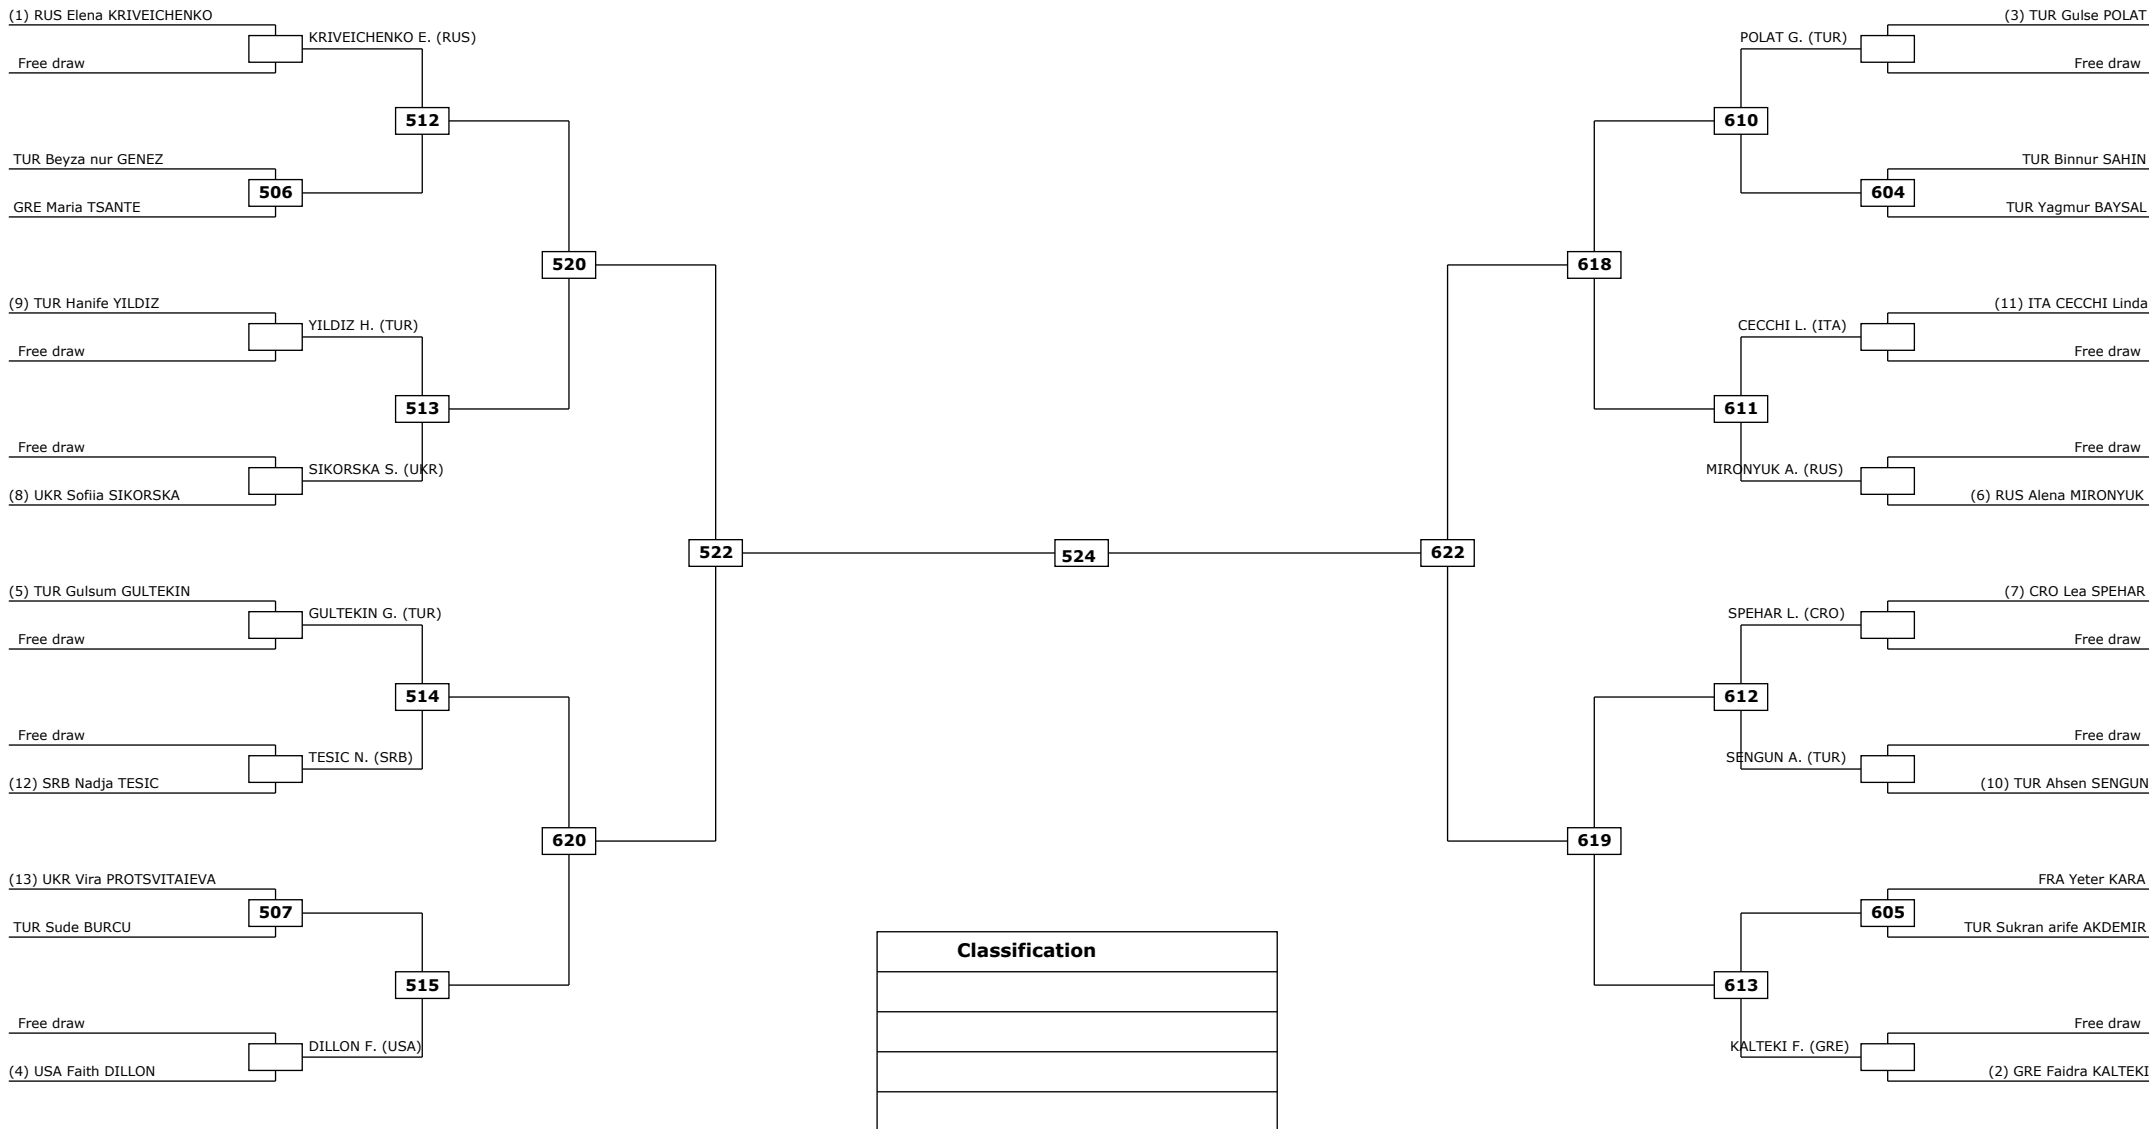

Round of 32   Round of 16   Quarter finals   Semifinals   Final   Semifinals   Quarter finals   Round of 16   Round of 32

LEGEND: (RSC) Win by Referee stop the contest (PTG) Win by Point Gap (SUP) Win by Superiority (DSQ) Win by Disqualification (DOB) Win by Disqualification for unsportsmanlike behavior (DWR) Double Withdrawal R: Round
(x): Seed: (PTF) Win by final score (GDP) Win by Golden Points (WDR) Win by Withdrawal (PUN) Win by Punitive Declaration (DDB) Double Disqualification for unsportsmanlike behavior (DDQ) Double Disqualification