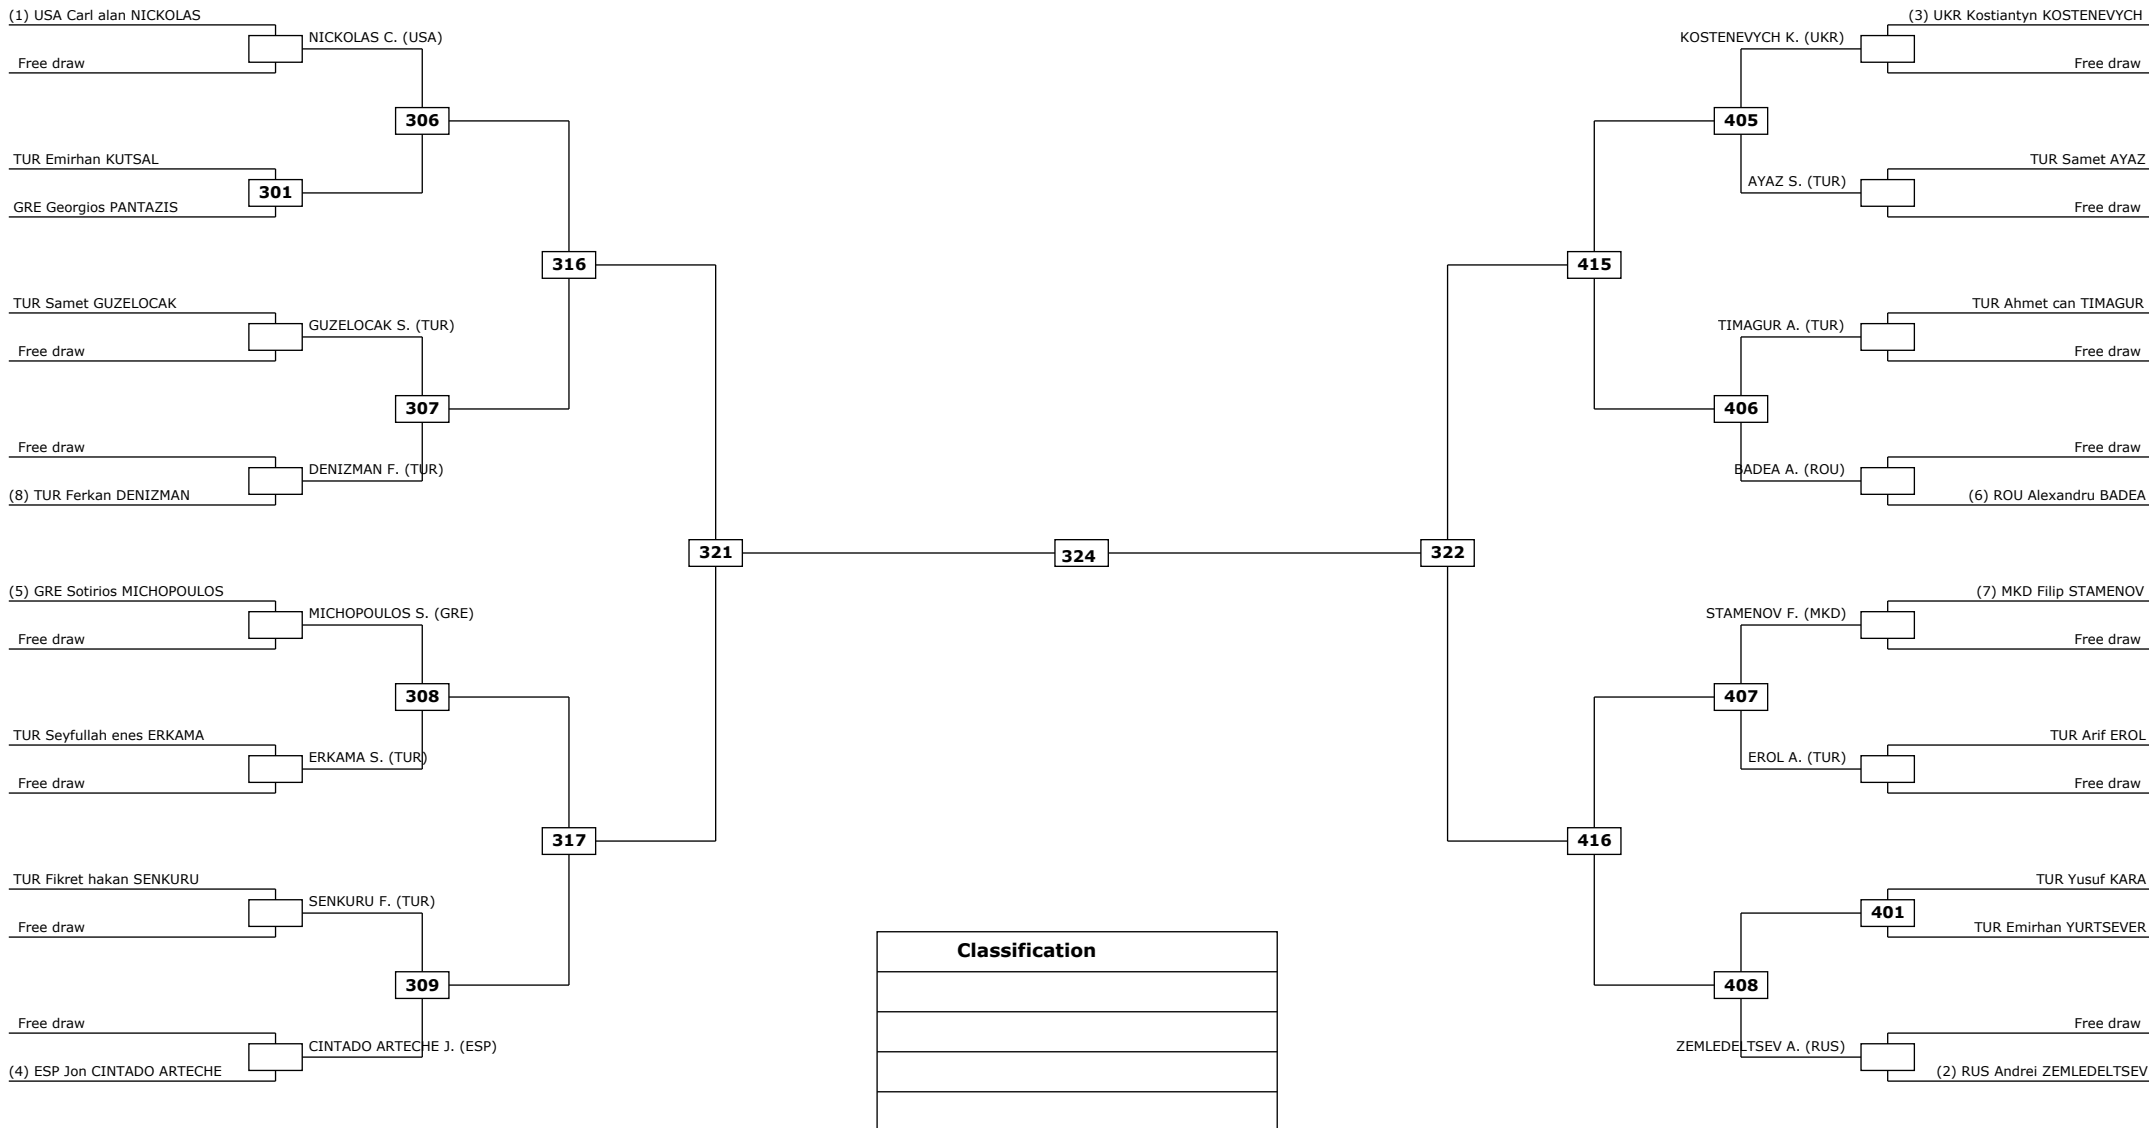

Round of 32 Round of 16 Quarter finals Semifinals Final Semifinals Quarter finals Round of 16 Round of 32

LEGEND: (RSC) Win by Referee stop the contest (PTG) Win by Point Gap (SUP) Win by Superiority (DSQ) Win by Disqualification (DOB) Win by Disqualification for unsportsmanlike behavior (DWR) Double Withdrawal R: Round
 (x): Seed: (PTF) Win by final score (GDP) Win by Golden Points (WDR) Win by Withdrawal (PUN) Win by Punitive Declaration (DDB) Double Disqualification for unsportsmanlike behavior (DDQ) Double Disqualification

Round of 16

Quarter finals

Semifinals

Final

Semifinals

Quarter finals

Round of 16

Classification